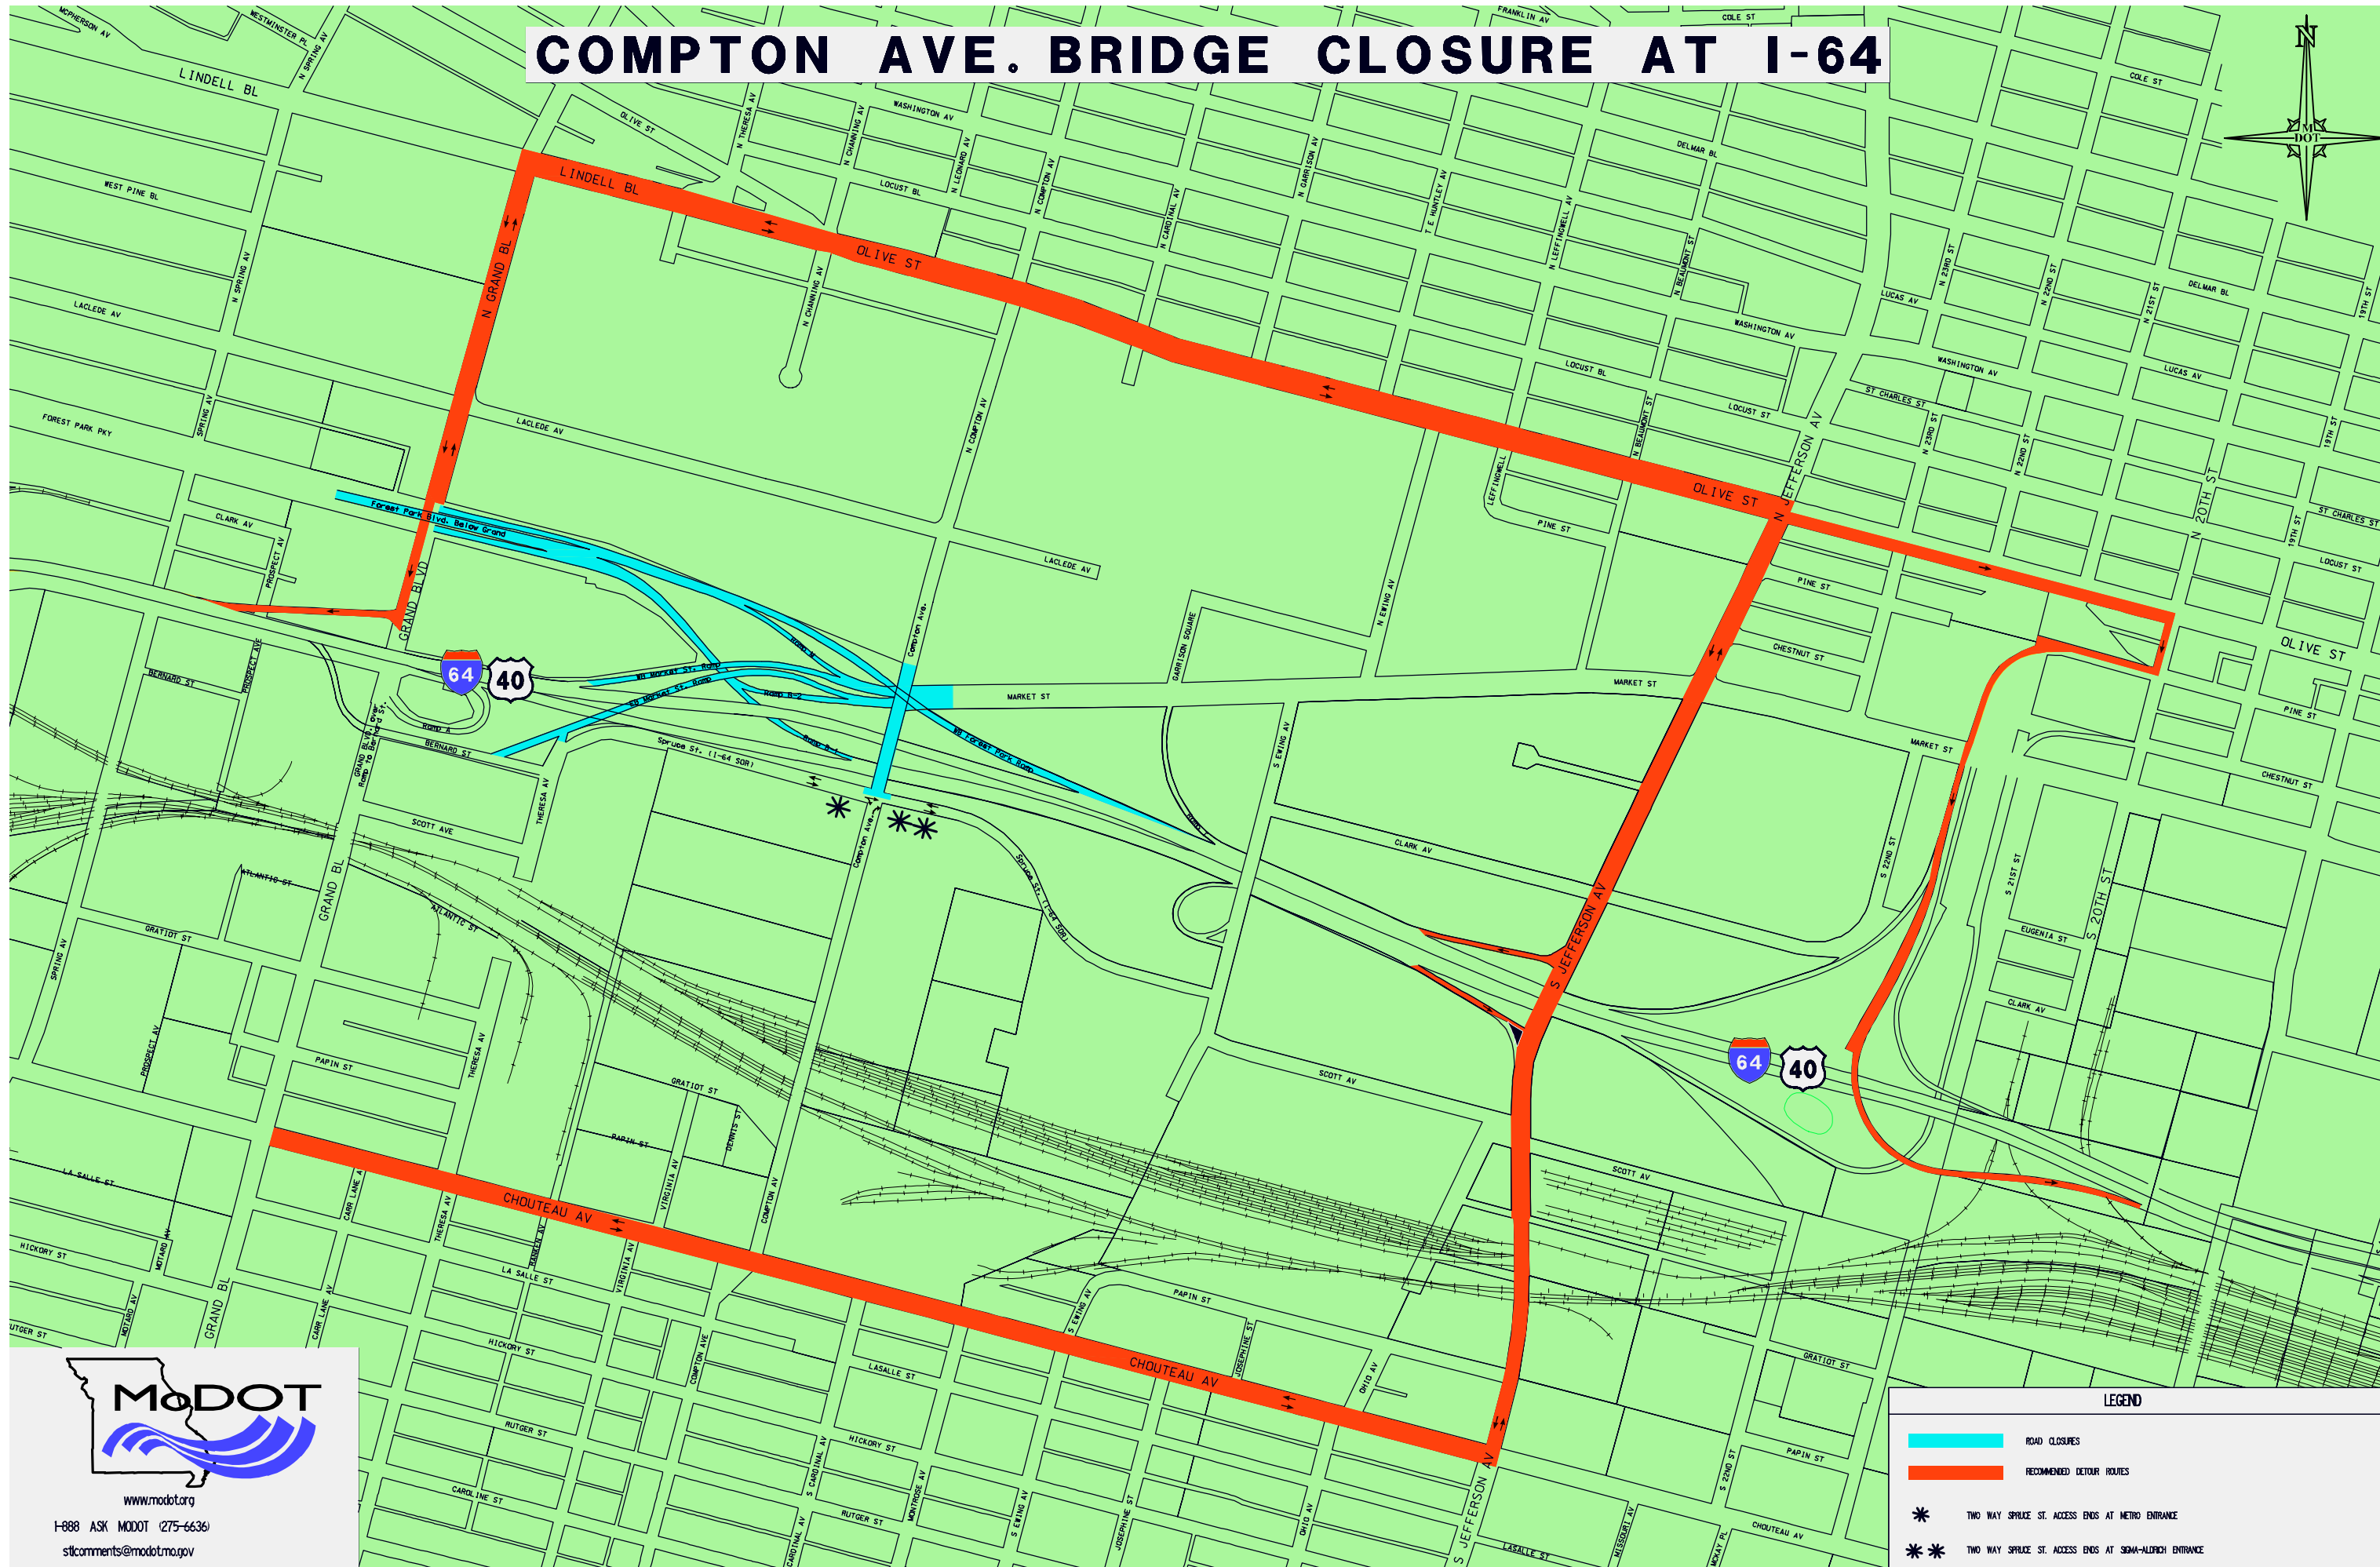

COMPTON AVE. BRIDGE CLOSURE AT I-64

LEGEND	
	ROAD CLOSURES
	RECOMMENDED DETOUR ROUTES
	TWO WAY SPURGE ST. ACCESS ENDS AT METRO ENTRANCE
	TWO WAY SPURGE ST. ACCESS ENDS AT SEMA-ALDRICH ENTRANCE

www.modot.org
1-888 ASK MODOT (275-6636)
stlcomments@modotmo.gov