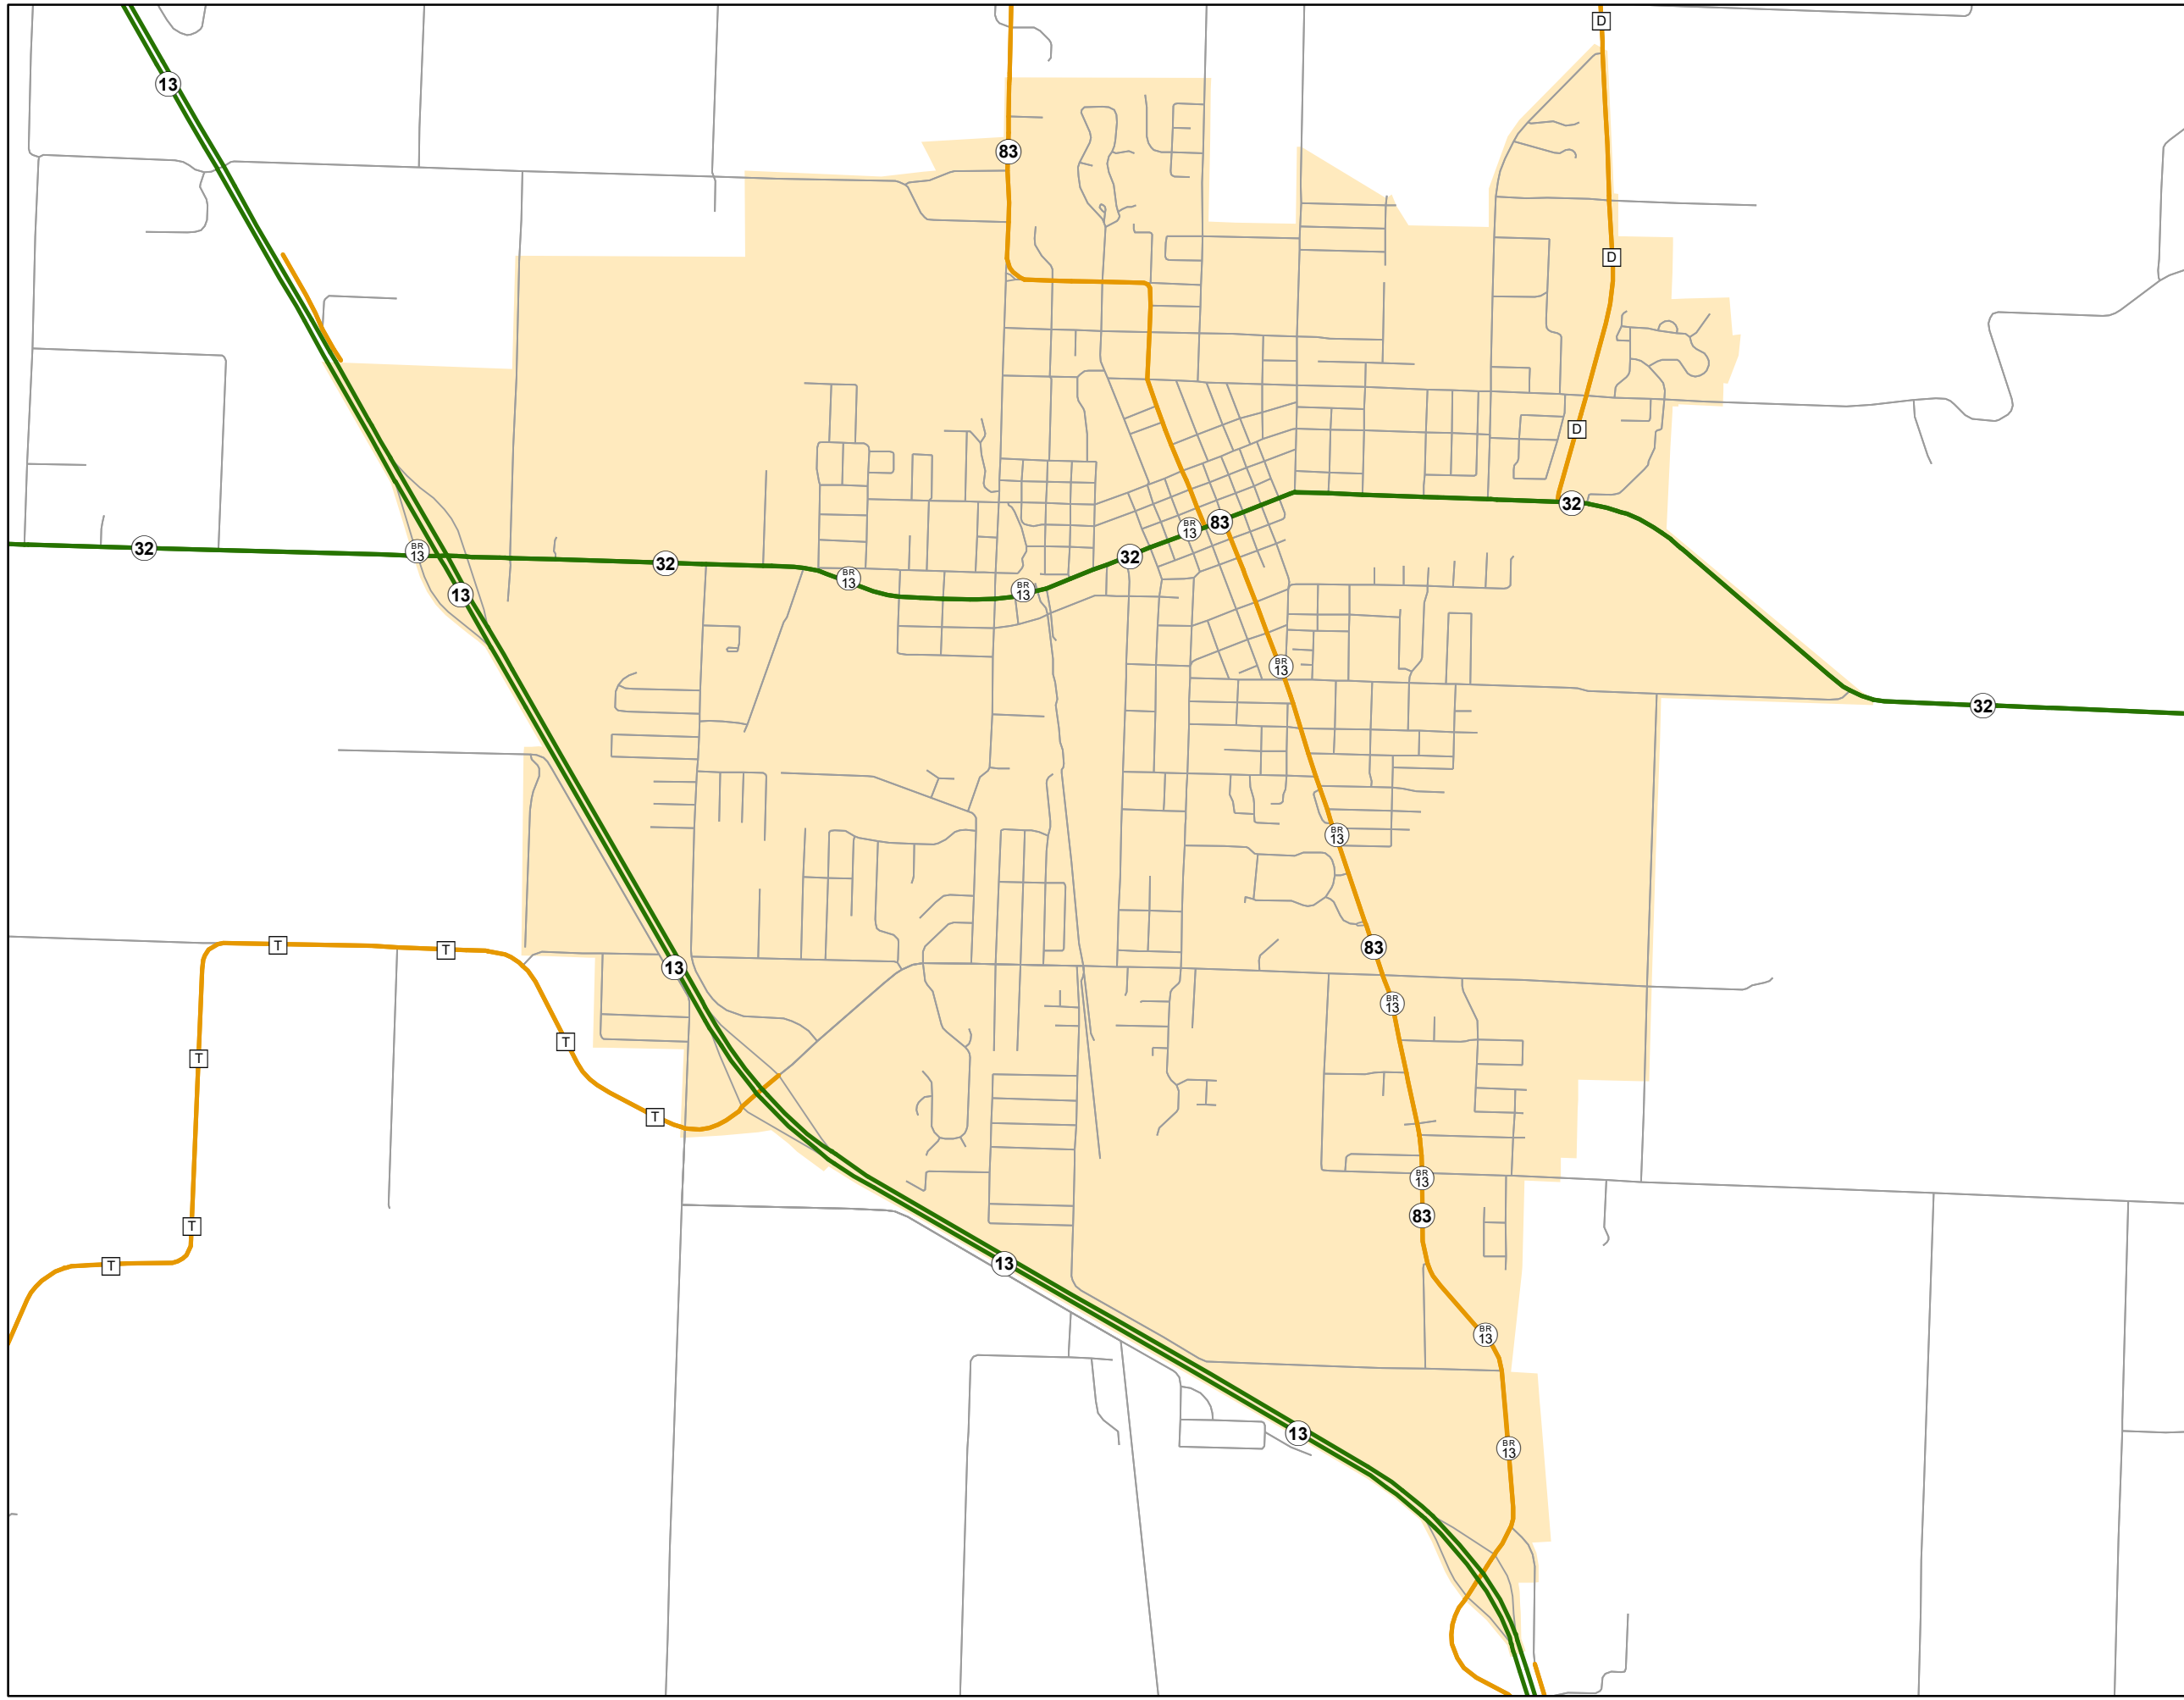

State System Urban Area

**BOLIVAR
MISSOURI**

State System Class	Miles
Interstate	0
Primary	8.598
Supplementary	5.931
State Marked - NOS	
Other Roads	
Urban Area	

105 W. Capitol Ave.
Jefferson City, MO 65102
Phone (573) 526-5478
Fax (573) 526-8052

April 2024