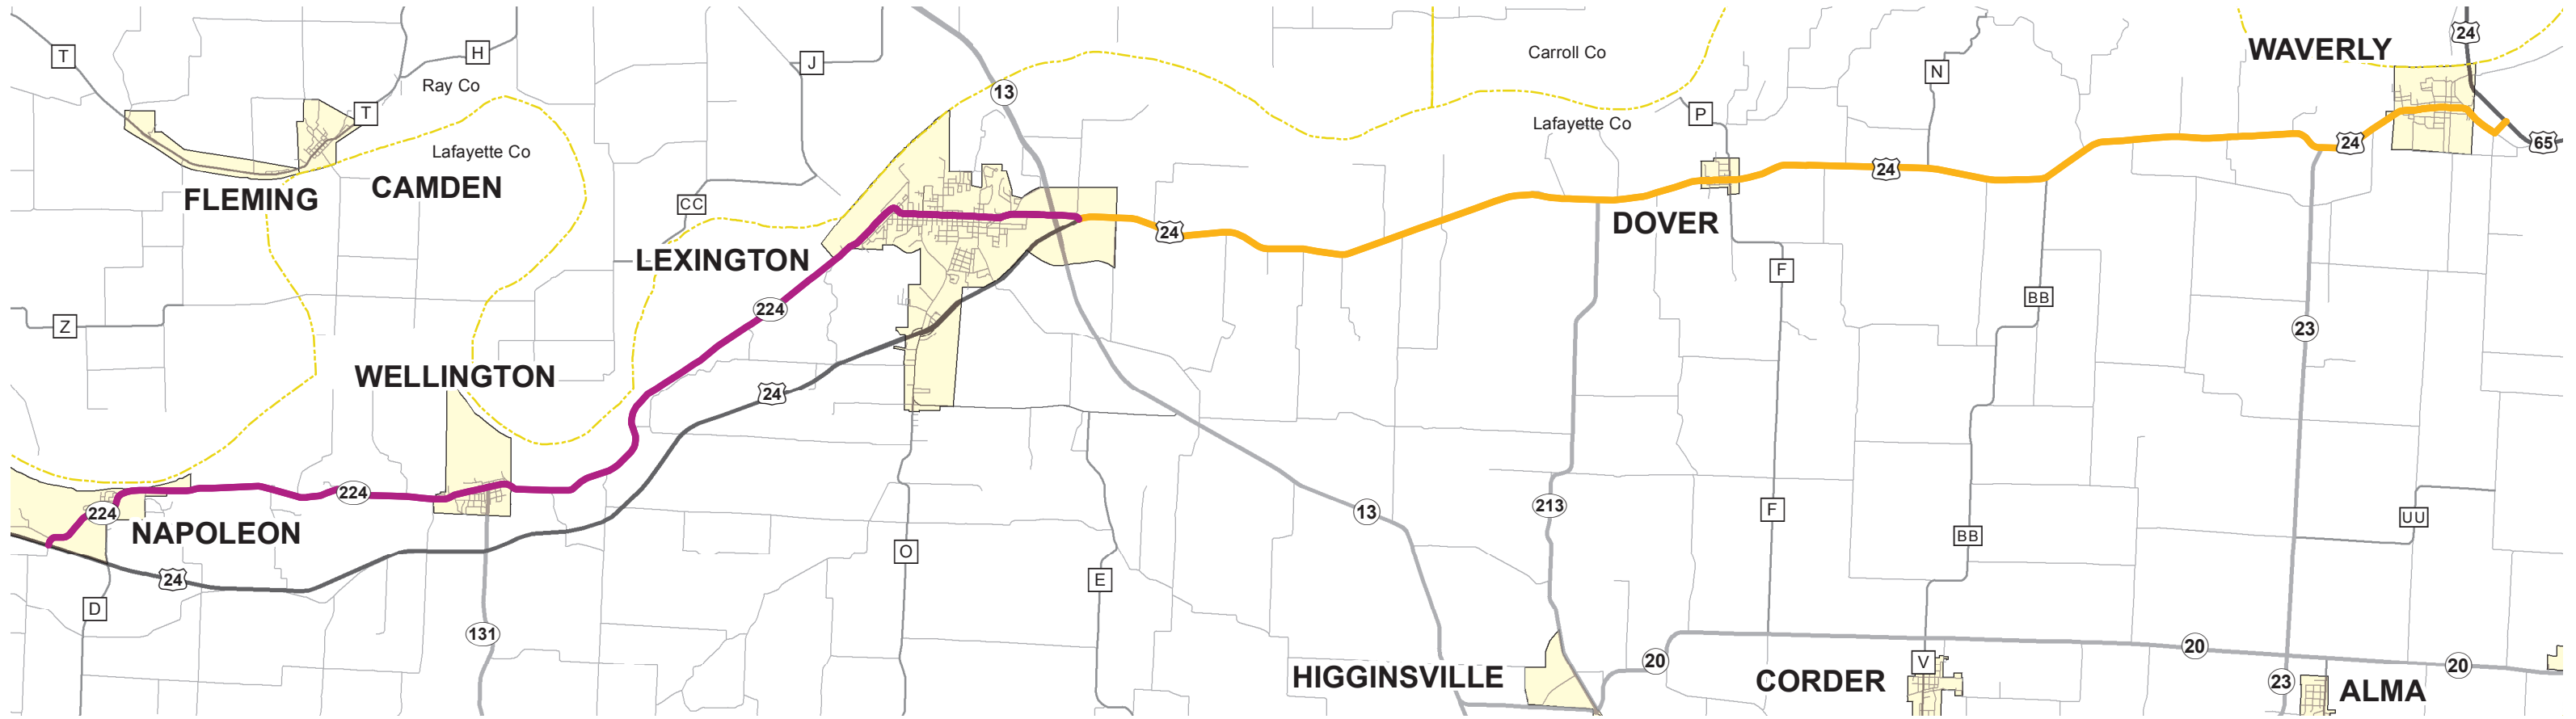

# Old Trails and Show Me Santa Fe Trails Scenic Byway

Missouri Department of Transportation  
 Transportation Planning  
 1-888-ASK-MODOT  
 WWW.MODOT.ORG  
 Date: 5/01/2014

### Legend

- OLD TRAILS ROAD
- SHOW ME SANTA FE TRAILS
- COUNTY
- City Limit