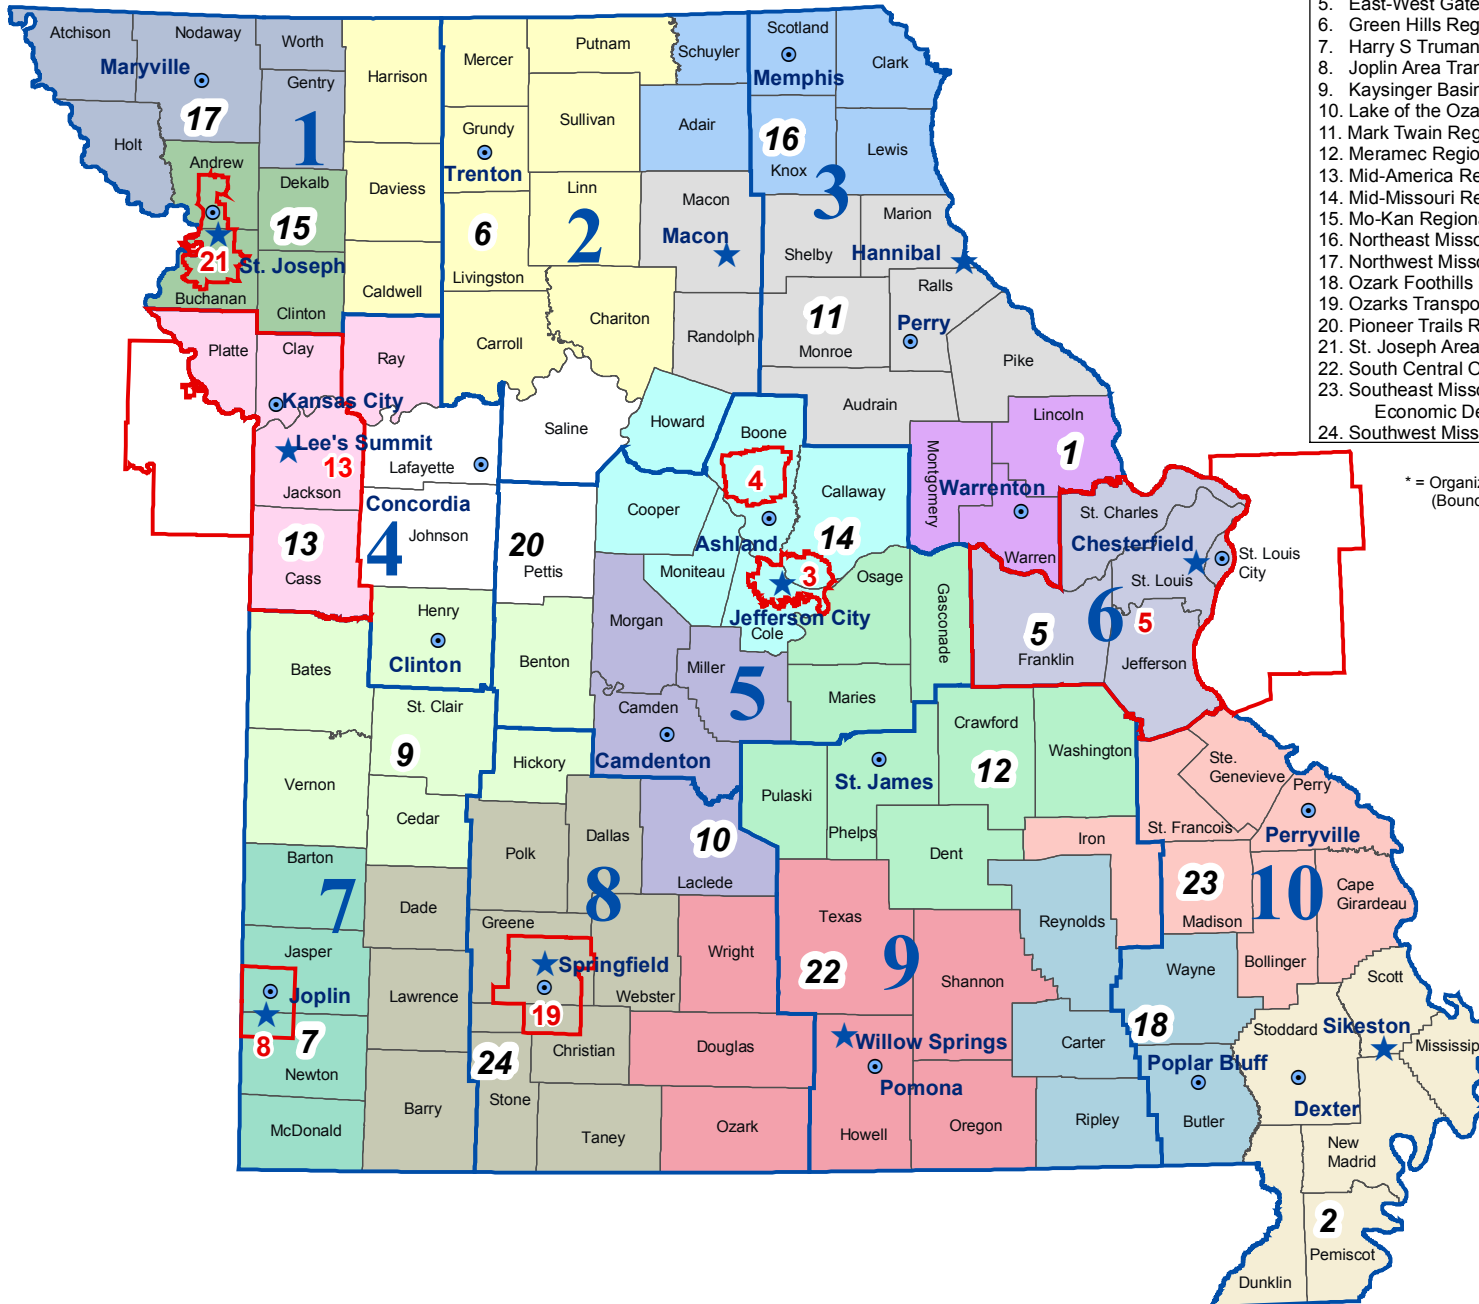

Regional Planning Commissions and Metropolitan Planning Organizations

1. Boonslick Regional Planning Commission	636-456-3473
2. Bootheel Regional Planning & Economic Development Commission	573-614-5178
3. Capital Area Metropolitan Planning Organization	573-634-6410
4. Columbia Area Transportation Study Organization	573-874-7239
5. East-West Gateway Council of Governments*	314-421-4220
6. Green Hills Regional Planning Commission	660-359-5636
7. Harry S Truman Coordinating Council	417-782-3515
8. Joplin Area Transportation Study Organization	417-624-0820
9. Kaysinger Basin Regional Planning Commission	660-885-3393
10. Lake of the Ozarks Council of Local Governments	573-346-5692
11. Mark Twain Regional Council of Governments	573-565-2203
12. Meramec Regional Planning Commission	573-265-2993
13. Mid-America Regional Council*	816-474-4240
14. Mid-Missouri Regional Planning Commission	573-657-9779
15. Mo-Kan Regional Council	816-233-3144
16. Northeast Missouri Regional Planning Commission	660-465-7281
17. Northwest Missouri Regional Council of Governments	660-582-5121
18. Ozark Foothills Regional Planning Commission	573-785-6402
19. Ozarks Transportation Organization	417-864-5442
20. Pioneer Trails Regional Planning Commission	660-463-7934
21. St. Joseph Area Transportation Study Organization	816-271-4653
22. South Central Ozark Council of Governments	417-256-4226
23. Southeast Missouri Regional Planning & Economic Development Commission	573-547-8357
24. Southwest Missouri Council of Governments	417-836-6900

* = Organizations functioning as both RPC and MPO
(Boundaries for the Mid-America Regional Council RPC and MPO vary)

10 MoDOT District

23 Regional Planning Commission

3 Metropolitan Planning Organization

★ MoDOT District Office

⊙ RPC Office

MoDOT Districts 1-888-ASK-MODOT (275-6636)

Prepared by
Missouri Department of Transportation
Transportation Planning
2217 St. Marys Blvd.
Jefferson City, MO 65109
Phone (573) 526-8058 Fax (573) 526-8052