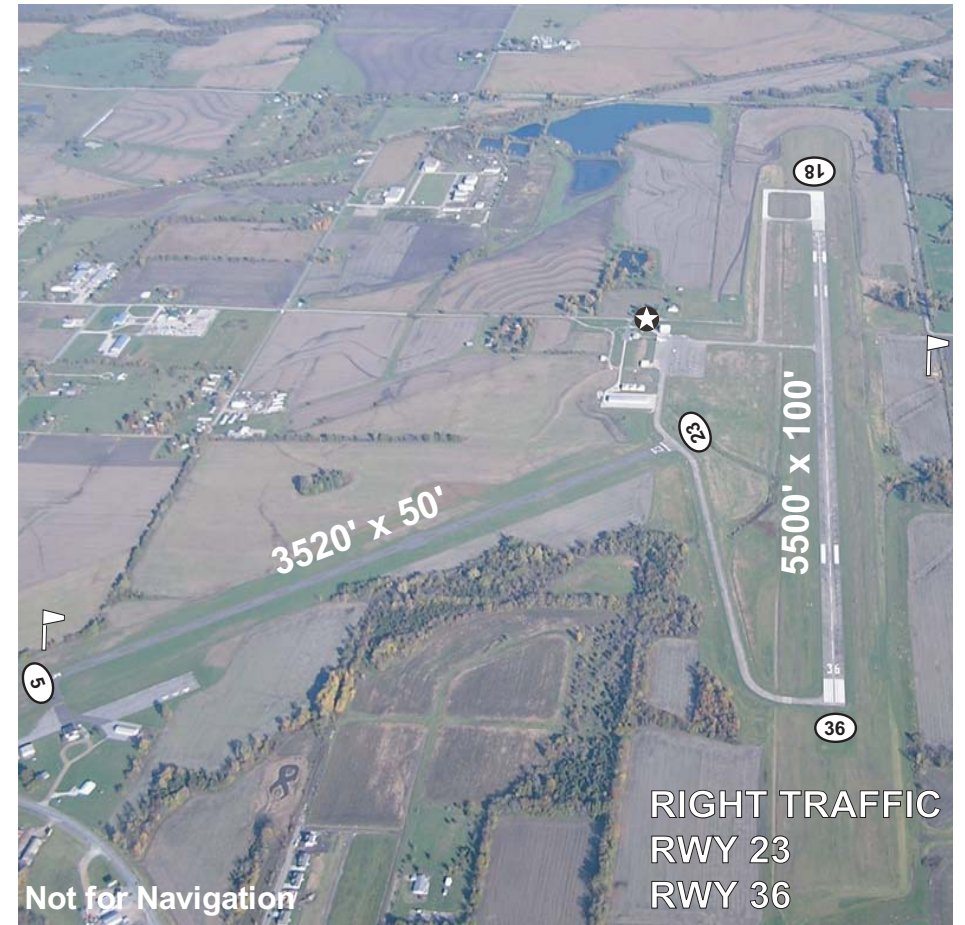

Vending Machines: Yes

Overnight Camping for Aircraft Flying In: Yes

	Name	Miles From Airport	Phone	Services
Dining:	Numerous Dining Facilities	6		
Lodging:	Best Western	6	(660) 826-6100	
	Ramada Inn	6	(600) 826-8400	
	Super 8	6	(660) 827-5890	
	Windmoor Bed & Breakfast	10	(660) 827-6400	
Golf Courses:	Elm Hills	9	(660) 826-6171	
	Prairie Ridge	15	(660) 827-5424	
Camp Grounds:	Countryside RV	9	(660) 827-6513	

Local Attractions: Missouri State Fair, Scott Joplin Music Festival.

Airport Events:

Comments: Computer Terminal Weather Service.

Sedalia **Sedalia Memorial** **DMO**

Latitude	Longitude	Elevation	Mi from CBD
38°42.44'	93°10.55'	909'	2 E

Runway	18/36	5/23	Frequencies		Navigation
Length	5500'	3520'	CTAF	122.8	NDB
Width	100'	50'	UNICOM	122.8	GPS
Surface	Concrete	Asphalt	Lights	122.8	RNAV
Rwy Lights	MIRL		Weather	ASOS 120.525	
Appr Lights	REIL		Approach		
VGSI	P2L		Whiteman	127.45	
			Kansas City (& Dep)	135.575	
			Departure		Fuel
			Whiteman	125.925	100LL
			FSS/RCO	122.05	JET A