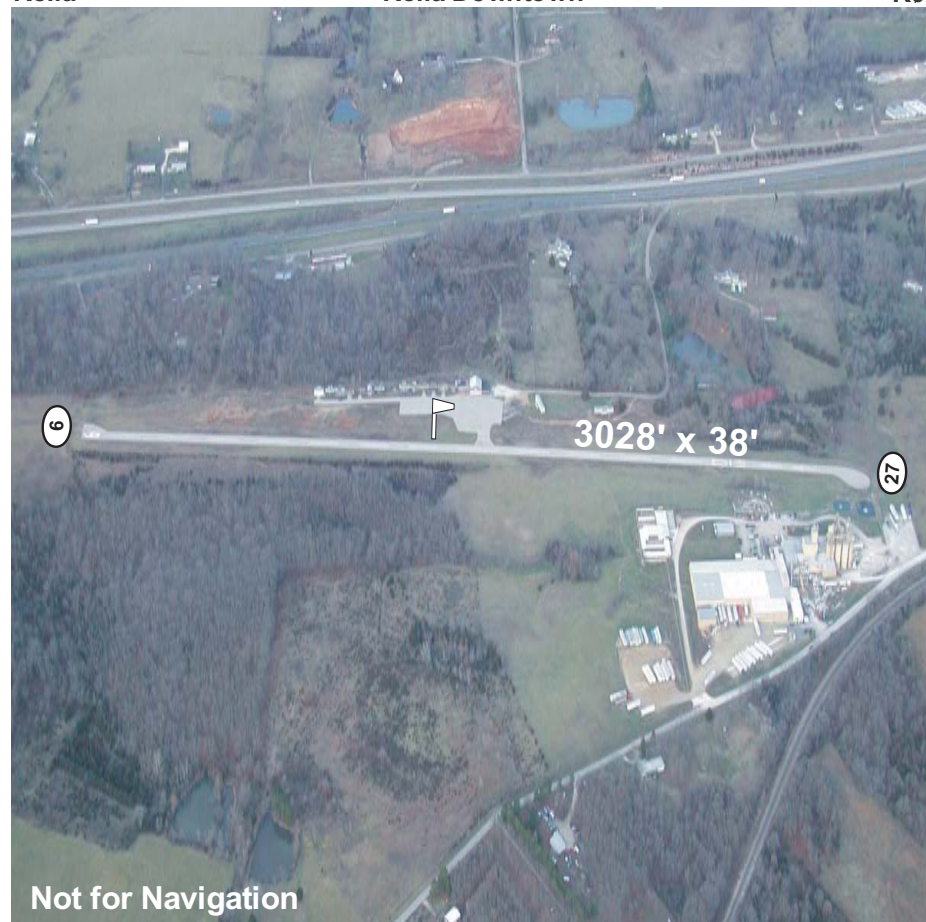

ROLLA
ROLLA DOWNTOWN
K07

Airport Phone: (573) 341-2994 or (573) 364-1039

Airport Manager's Name: MAXINE DICKMAN

Airport Manager's Phone (573) 341-2994

After Hours Phone#:

FBO's:

Mechanical Services: Airframe: NONE Power Plant: NONE

Fuel Type:

Landing Fee: No

Overnight Hangar Storage: No

Tiedowns for Aircraft: Yes

Ground Transportation: Car Rental: No Shuttle: No Courtesy Car: No

Vending Machines: No

Overnight Camping for Aircraft Flying In: No

	Name	Miles From Airport	Phone	Services
Dining:	Zeno's	-1		
Lodging:	Zeno's	-1	(573) 364-1301	
	Holiday Inn Express	-1	(573) 364-8200	
	Best Western	-1	(573) 341-2511	
	Wayfarer Inn	-1	(573) 368-3131	

Local Attractions: University of Missouri-Rolla.

Airport Events:

Comments: Activate lgtg-CTAF. Motels will sometimes pickup.

Rolla **Rolla Downtown** **K07**

Not for Navigation

Latitude	Longitude	Elevation	Mi from CBD
37°56.14'	91°48.81'	987'	3 SW

Runway 9/27	
Length	3028'
Width	38'
Surface	Asphalt
Rwy Lights	LIRL
Appr Lights	
VGSI	

Frequencies		Navigation
CTAF	122.8	VOR
UNICOM		GPS
Lights	122.8	
Weather		
ATIS		
Approach	133.4	
Tower		
Ground		
Clnc Del		
FSS/RCO		
		Fuel
		None