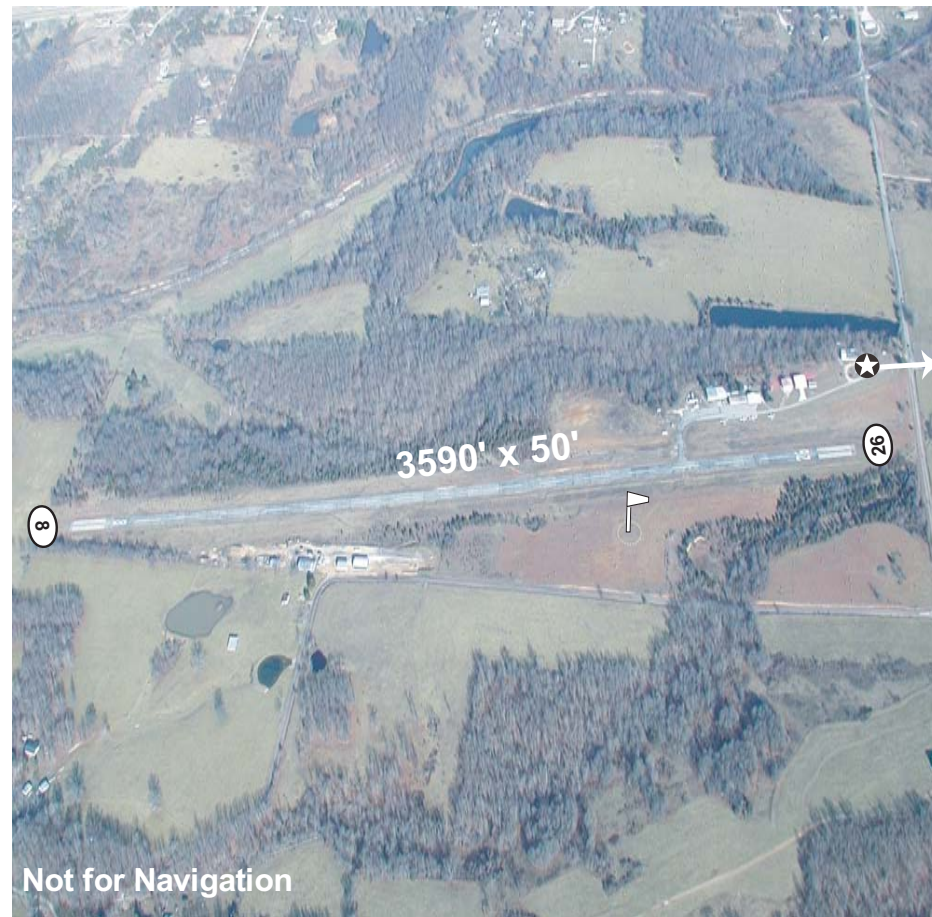

**Tiedowns for Aircraft:** Yes

**Ground Transportation:** Car Rental: No Shuttle: No Courtesy Car: No

**Vending Machines:** No

**Overnight Camping for Aircraft Flying In:** Yes

	Name	Miles From Airport	Phone	Services
<b>Dining:</b>	Polly's Café	3		6 am - 9 pm
	Blimpie	3		8 am - 8 pm
	Oriental Hut	3		10 am - 8 pm
	Pizza Hut	3		10 am - 10 pm
<b>Lodging:</b>	Mountain Grove Motel	3	(417) 926-6101	
	Days Inn Motel	3	(417) 926-5555	
	Best Western Range House Inn	3	(417) 926-3152	
<b>Golf Courses:</b>	Randel-Hinkle Municipal	1.5	(417) 926-5700	
	Wedgewood Country Club	5	(417) 926-5374	
<b>Camp Grounds:</b>	Missouri Park	3	(417) 926-4104	

**Local Attractions:** Aid-Hodgson Mill, North Fork River, Southwest Missouri State University.

**Airport Events:**

**Comments:**

**Mountain Grove Mountain Grove Memorial 1MO**

Latitude	Longitude	Elevation	Mi from CBD
37°07.24'	92°18.67'	1476'	3 SW

Runway 8/26	
Length	3590'
Width	50'
Surface	Asphalt
Rwy Lights	LIRL
Appr Lights	
VGSI	

Frequencies		Navigation
CTAF	122.9	
UNICOM		GPS
Lights	122.9	
Weather		
ATIS		
Approach	133.8	
Tower		
Ground		<b>Fuel</b>
Clnc Del		100LL
FSS/RCO		JET A
		MoGAS