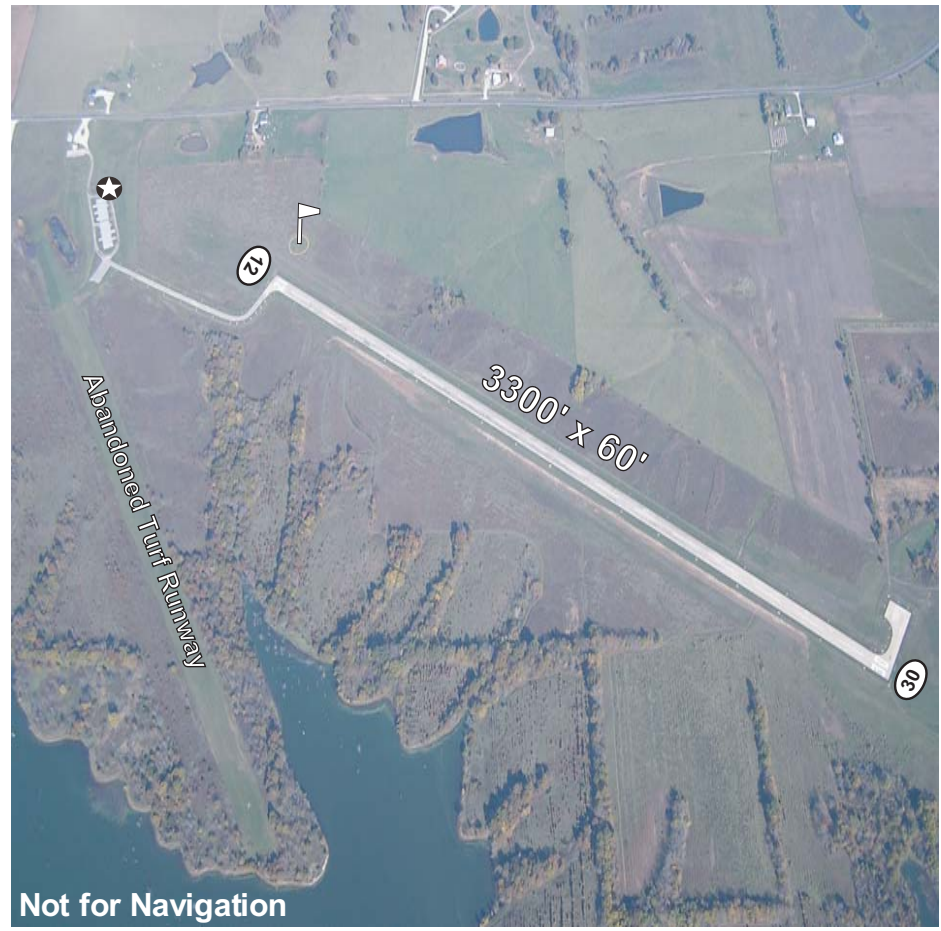

**Local Attractions:**

**Airport Events:** Annual Fly-in in September.

**Comments:**

**Memphis Memphis Memorial Ø3D**

**Not for Navigation**

Latitude		Longitude		Elevation		Mi from CBD	
40°26.84'		92°13.62'		813'		3 SW	
Runway 12/30				Frequencies		Navigation	
Length	3300'			CTAF	122.9	None	
Width	60'			UNICOM			
Surface	Concrete			Lights			
Rwy Lights	LIRL			Weather	HIWAS 114.6		
Appr Lights				ATIS			
VGSI				Approach			
				Tower			
				Ground			
				Clnc Del			
				FSS/RCO			
						Fuel	
						100LL	