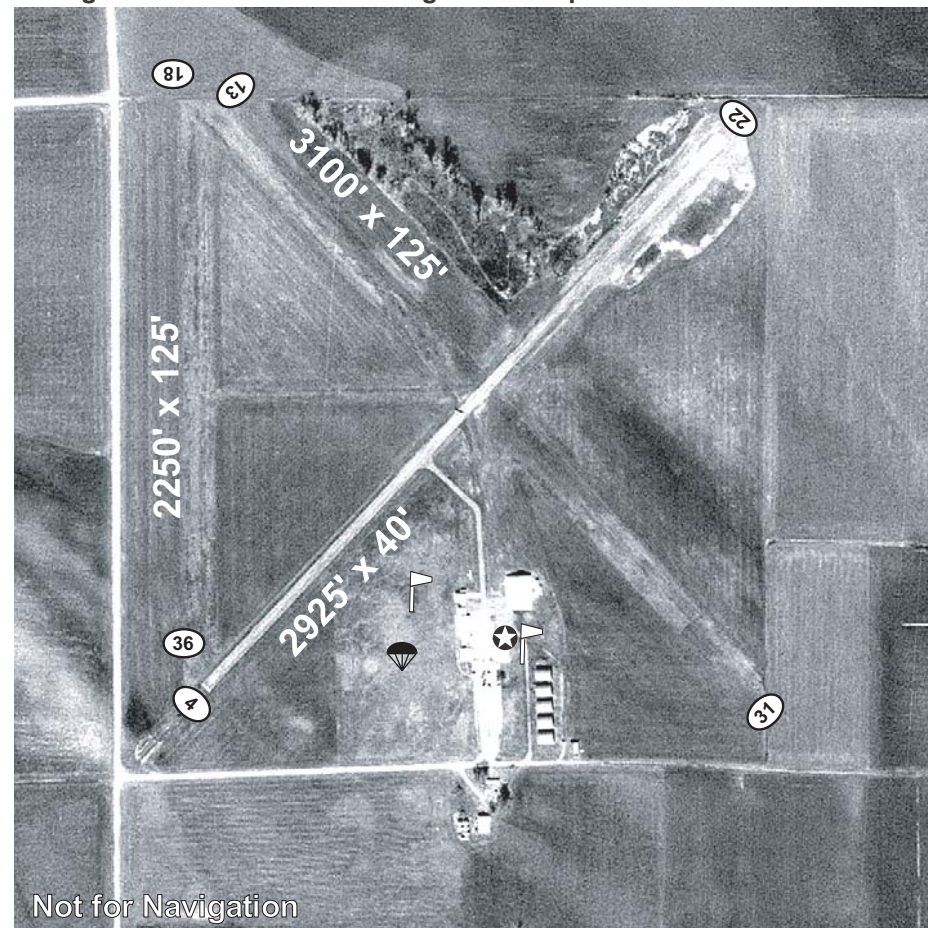

Local Attractions:

Airport Events:

Comments: Be alert to parachute operations on and in vicinity of airport. Activate lgtg-CTAF.

Lexington

Lexington Municipal

4K3

Not for Navigation

Latitude	Longitude	Elevation	Mi from CBD
39°12.59'	93°55.68'	691'	3 NW

Runway	4/22	13/31	18/36	Frequencies		Navigation
	Length	2925'	3100'	2250'	CTAF	
Width	40'	125'	125'	UNICOM	122.7	GPS
Surface	Asphalt	Turf	Turf	Lights	122.7	
Rwy Lights	LIRL			Weather		
Appr Lights				ATIS		
VGSI				Approach	135.575	
				Tower		Fuel
				Ground		100LL
				Cinc Del		
				FSS/RCO		