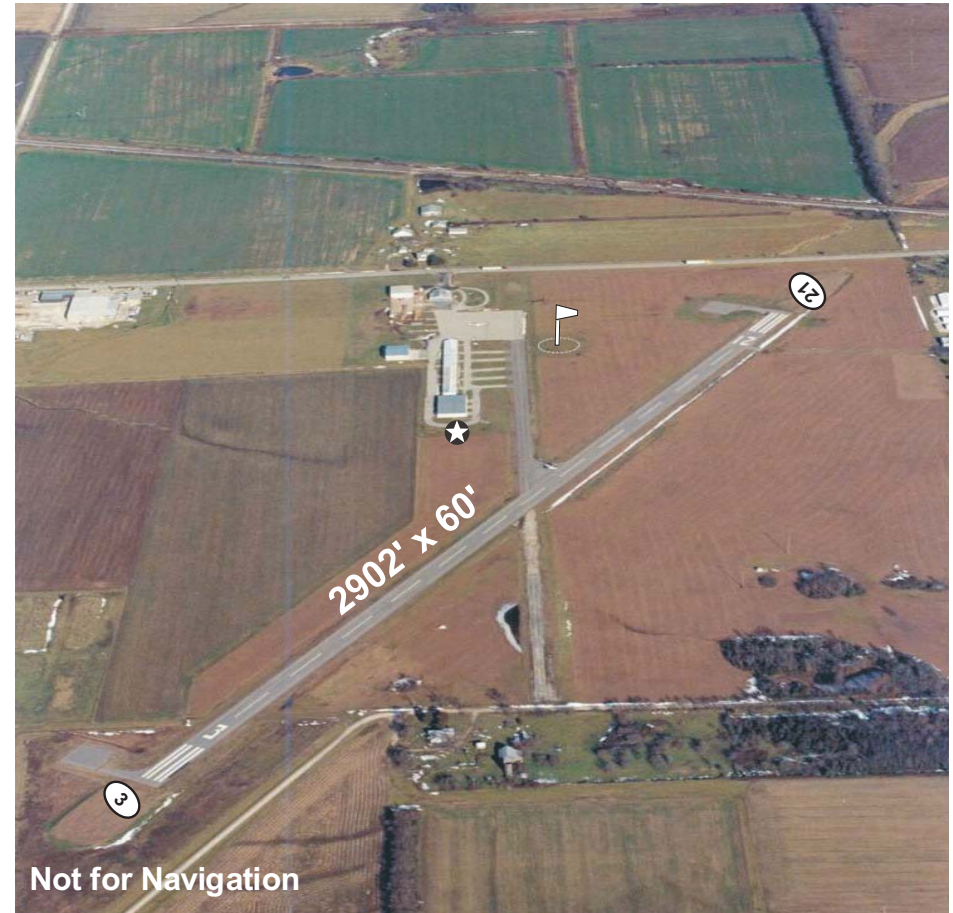

Local Attractions: Truman's Birthplace State Historic Site (417) 682-2279.

Airport Events:

Comments: After hours call local police for fuel. Taxi.

Lamar **Lamar Municipal** **LLU**

Latitude	Longitude	Elevation	Mi from CBD
37°29.37'	94°18.69'	1009'	2 SW

Runway 3/21	
Length	2902'
Width	60'
Surface	Asphalt
Rwy Lights	MIRL
Appr Lights	
VGSI	

Frequencies		Navigation
CTAF	122.9	NDB
UNICOM		GPS
Lights		
Weather		
ATIS		
Approach	128.6	
Tower		
Ground		
Clnc Del		
FSS/RCO		
		Fuel
		100LL
		MoGAS