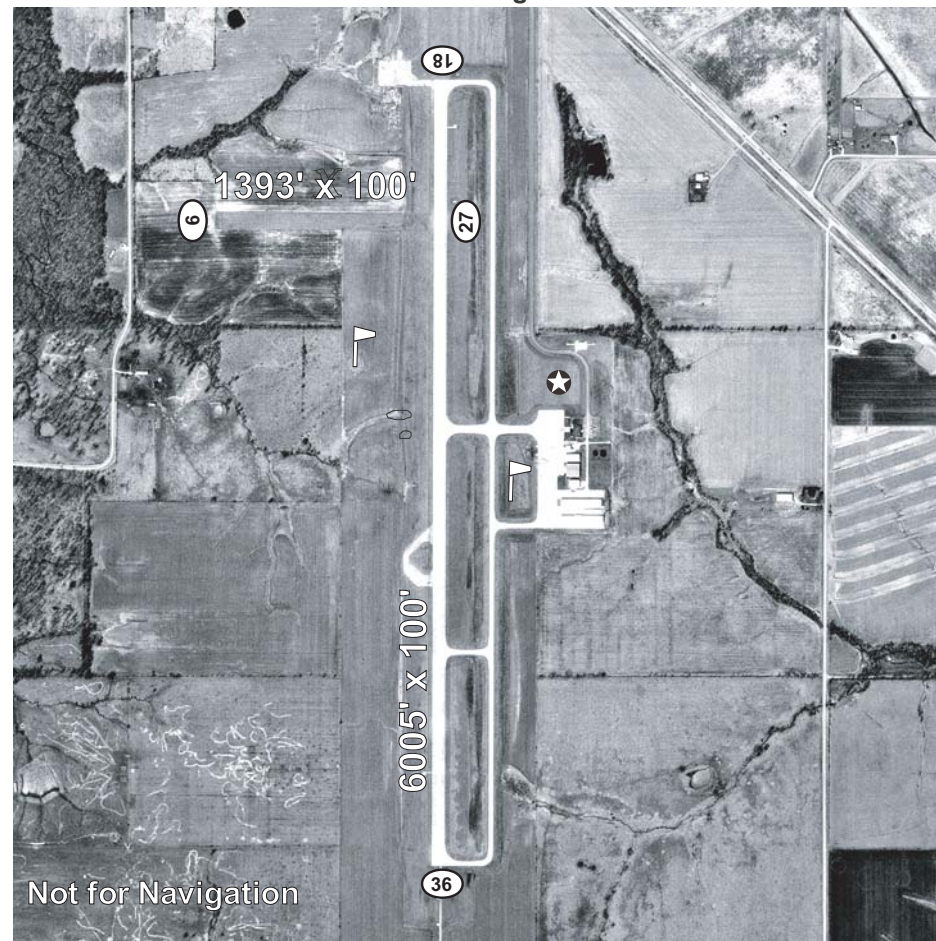

Latitude	Longitude	Elevation	Mi from CBD
40°05.61'	92°32.70'	966'	6 SE

Runway	18/36	9/27	Frequencies		Navigation
Length	6005'	1393'	CTAF	122.8	VOR
Width	100'	100'	UNICOM	122.8	GPS
Surface	Concrete	Turf	Lights	122.8	RNAV
Rwy Lights	MIRL		Weather	ASOS 121.125	LOC
Appr Lights	REIL/MALS		ATIS		
VGSI	V4L		Approach	132.6	
			Tower		<b>Fuel</b>
			Ground		100LL
			Clnc Del		JET A
			FSS/RCO	122.2, 122.1R, 114.6T	