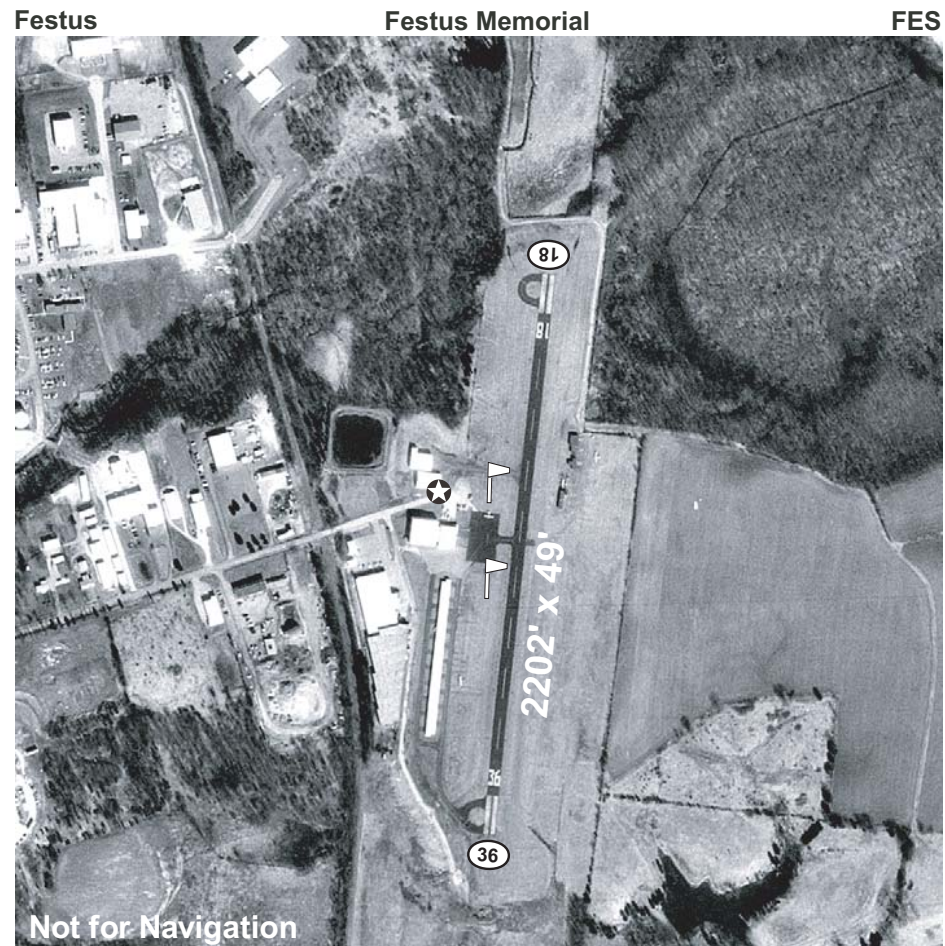

FESTUS
FESTUS MEMORIAL
FES

Airport Phone: (636) 937-2228

Airport Manager's Name: STEVE VOGT

Airport Manager's Phone (636) 937-2228

After Hours Phone#: (636) 931-1916

FBO's: FESTUS AIRPORT SERVICES (636) 937-2228 FUEL, CHARTS, INST, RENTAL

FESTUS FLYING SERVICE (636) 937-3040 MAINTENANCE

Mechanical Services: Airframe: MINOR Power Plant: MAJOR

Fuel Type: 100LL

Landing Fee: No

Overnight Hangar Storage: Yes

Tiedowns for Aircraft: Yes

Ground Transportation: Car Rental: Yes Shuttle: No Courtesy Car: No

Vending Machines: Yes

Overnight Camping for Aircraft Flying In: Yes

Local Attractions:

Airport Events:

Comments: Automated credit card fuel - 24 hrs.

Latitude	Longitude	Elevation	Mi from CBD
38°11.70'	90°23.13'	433'	2 S

Runway 18/36	
Length	2202'
Width	49'
Surface	Asphalt
Rwy Lights	MIRL
Appr Lights	None/REIL
VGSI	S2L

Frequencies		Navigation
CTAF	122.7	NDB
UNICOM	122.7	GPS
Lights	122.7	
Weather	HIWAS 115.7	
ATIS		
Approach	125.5	
Tower		
Ground		
Clnc Del		
FSS/RCO		

Fuel
100LL