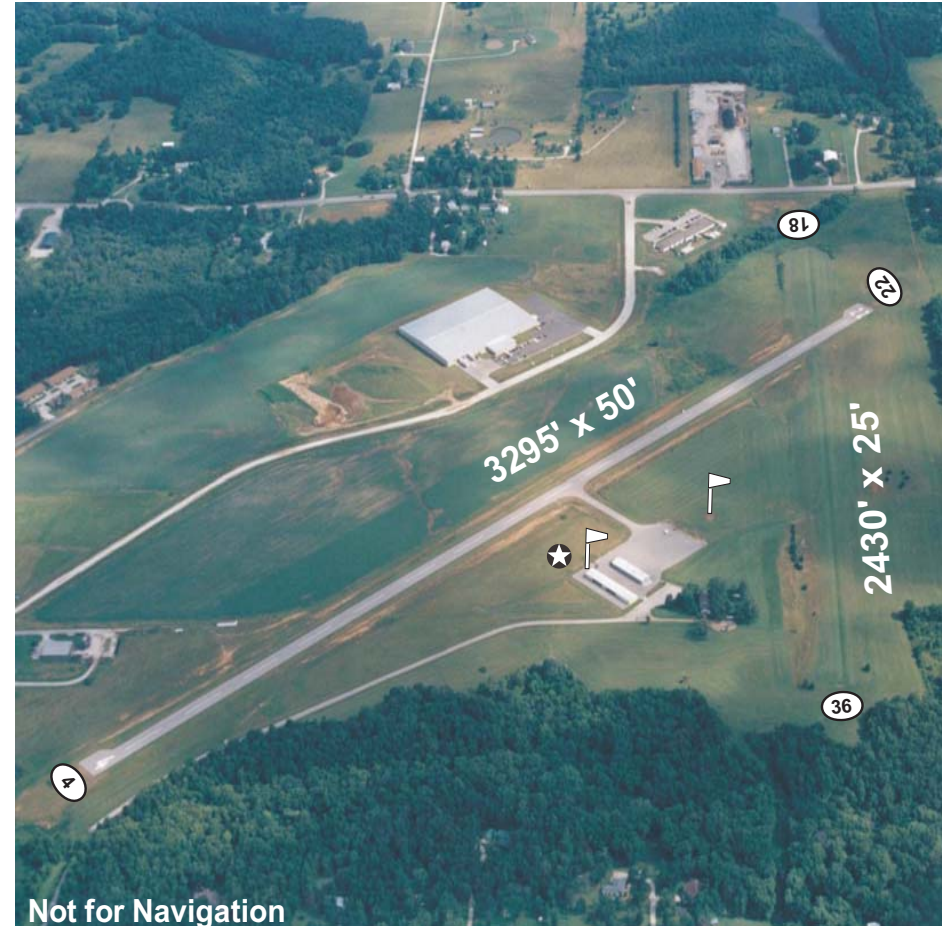

**Local Attractions:**

**Airport Events:**

**Comments:**

**El Dorado Springs** **El Dorado Springs Memorial** **87K**

| Latitude  | Longitude | Elevation | Mi from CBD |
|-----------|-----------|-----------|-------------|
| 37°51.40' | 93°59.95' | 931'      | 2 SE        |

| Runway      | 4/22    | 18/36 |
|-------------|---------|-------|
| Length      | 3295'   | 2430' |
| Width       | 50'     | 50'   |
| Surface     | Asphalt | Turf  |
| Rwy Lights  | MIRL    |       |
| Appr Lights |         |       |
| VGSI        |         |       |