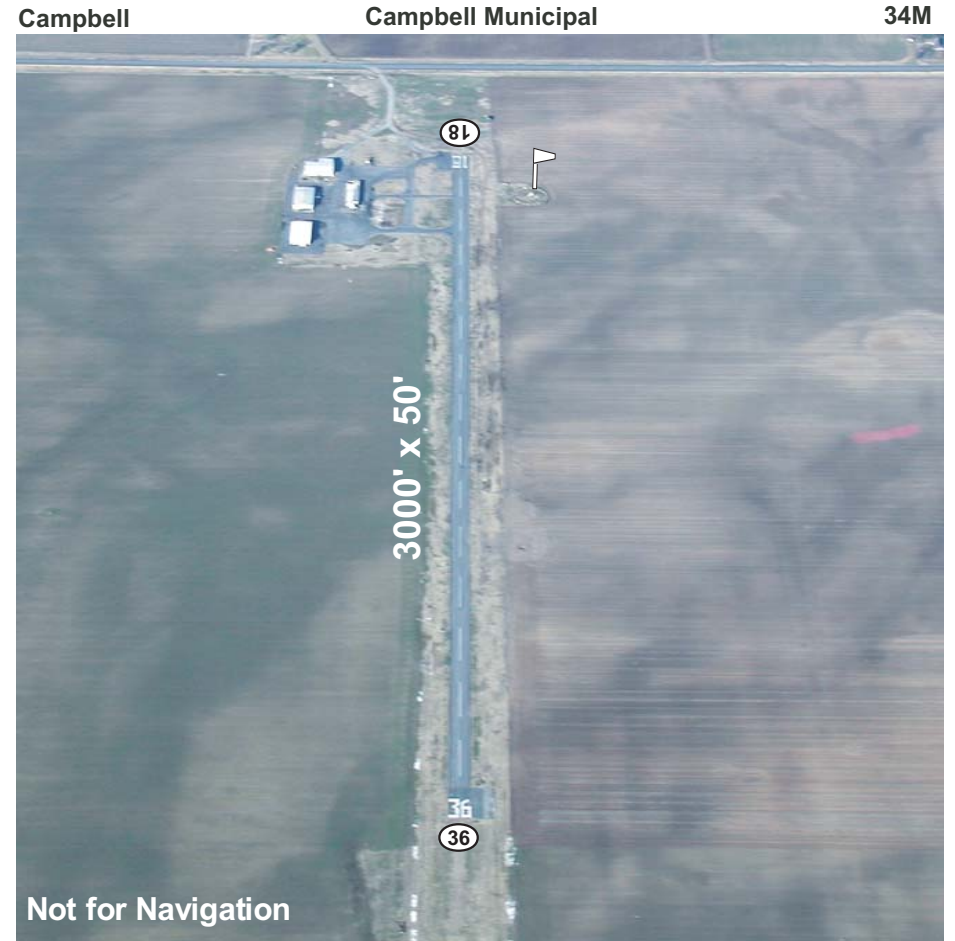

Local Attractions:

Airport Events:

Comments:

Latitude	Longitude	Elevation	Mi from CBD
36°29.17'	90°00.51'	284'	3 E

Runway 18/36	
Length	3000'
Width	50'
Surface	Asphalt
Rwy Lights	LIRL
Appr Lights	

Frequencies		Navigation
CTAF	122.9	
UNICOM		
Lights		
Weather		
ATIS		
Approach		
Tower		
Ground		
Clnc Del		
FSS/RCO		
Fuel		None