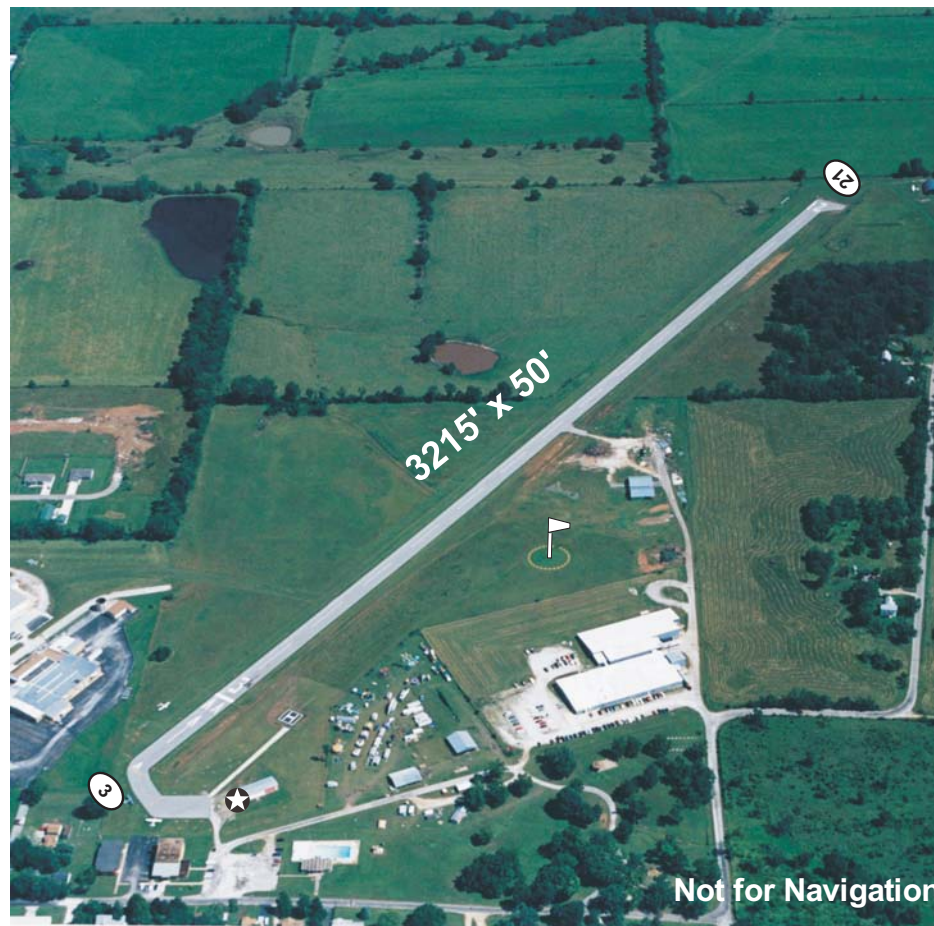

Local Attractions: Bennett Spring State Park-21 miles. Pomme De Terre Lake-25 miles.

Airport Events:

Comments: Activate Igtg-CTAF.

Buffalo

Buffalo Municipal

H17

Latitude	Longitude	Elevation	Mi from CBD
37°39.25'	93°05.26'	1154'	1 N

Runway 3/21	
Length	3215'
Width	50'
Surface	Asphalt
Rwy Lights	LIRL
Appr Lights	
VGSI	

Frequencies		Navigation
CTAF	122.9	None
UNICOM		
Lights	122.9	
Weather	HIWAS 116.9	
ATIS		
Approach		
Tower		
Ground		
Cinc Del		
FSS/RCO		
		Fuel
		None