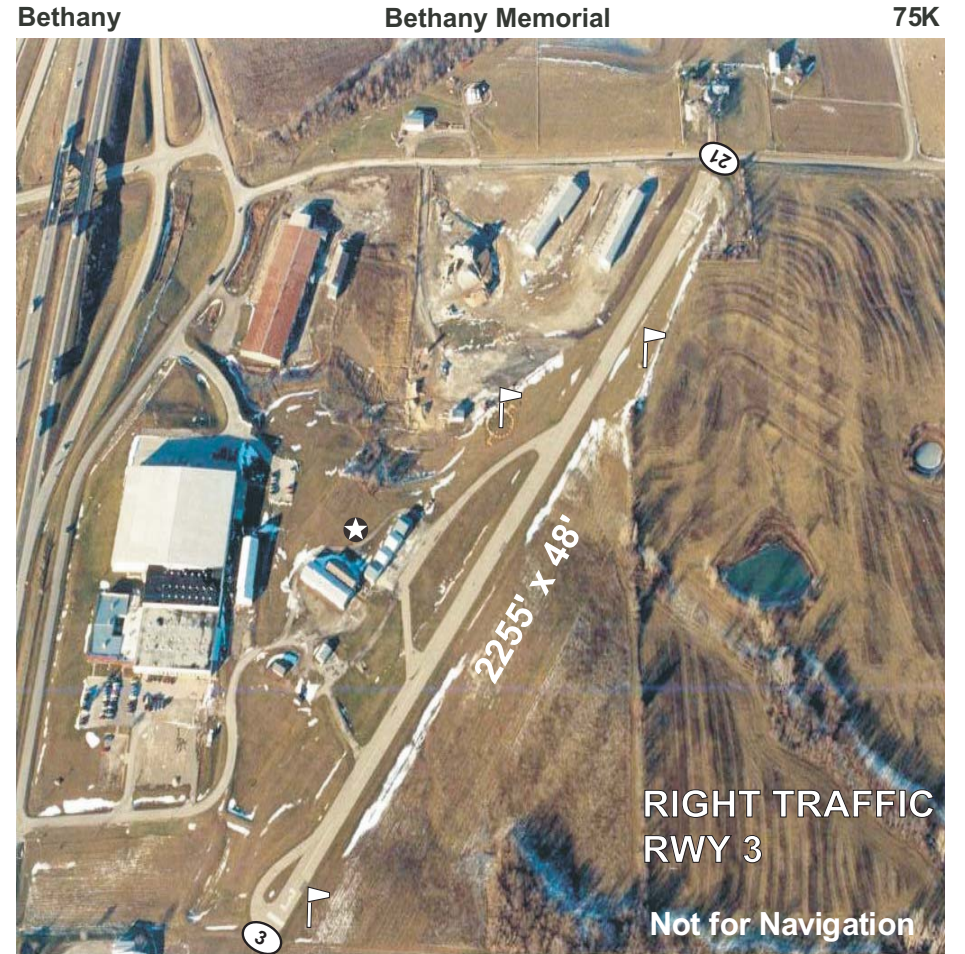

**BETHANY**  
**BETHANY MEMORIAL**  
**75K**

**Airport Phone:**  
**Airport Manager's Name:** TONY STONECYPHER  
**Airport Manager's Phone** (660) 425-3511  
**After Hours Phone#:** (660) 425-3199  
**FBO's:**  
**Mechanical Services:** Airframe: NONE Power Plant: NONE  
**Fuel Type:**  
**Landing Fee:** No  
**Overnight Hangar Storage:** No  
**Tiedowns for Aircraft:** Yes  
**Ground Transportation:** Car Rental: No Shuttle: No Courtesy Car: No  
**Vending Machines:** No  
**Overnight Camping for Aircraft Flying In:** No

	Name	Miles From Airport	Phone	Services
<b>Dining:</b>	McDonald's	2		6 am - 11 pm
	Toot-Toots	2		6 am - 10 pm
	Country Kitchen	2		6 am - 11 pm
<b>Lodging:</b>	Best Western	2	(660) 425-8006	
	Super 8	2	(660) 425-8881	
	Family Budget Inn	2	(660) 425-7915	
	Bethany Motel	3	(660) 425-6327	
<b>Golf Courses:</b>	Hub Golf & Swim Club	3	(660) 425-3022	
	Bethany Country Club	2	(660) 425-3745	
<b>Camp Grounds:</b>	RV Park	1	(660) 425-3216	

**Local Attractions:**

**Airport Events:**

**Comments:** Barbara's Taxi Service available on call. (660) 425-3161.

Latitude	Longitude	Elevation	Mi from CBD
40°16.62'	94°00.46'	1035'	2 NE

Runway 3/21	
Length	2255'
Width	48'
Surface	Asphalt
Rwy Lights	LIRL
Appr Lights	
VGSI	
Rt. Pattern	Rwy 3

Frequencies		Navigation
CTAF	122.9	None
UNICOM		
Lights		
Weather		
ATIS		
Approach		
Tower		
Ground		
Cinc Del		
FSS/RCO		
		Fuel
		None