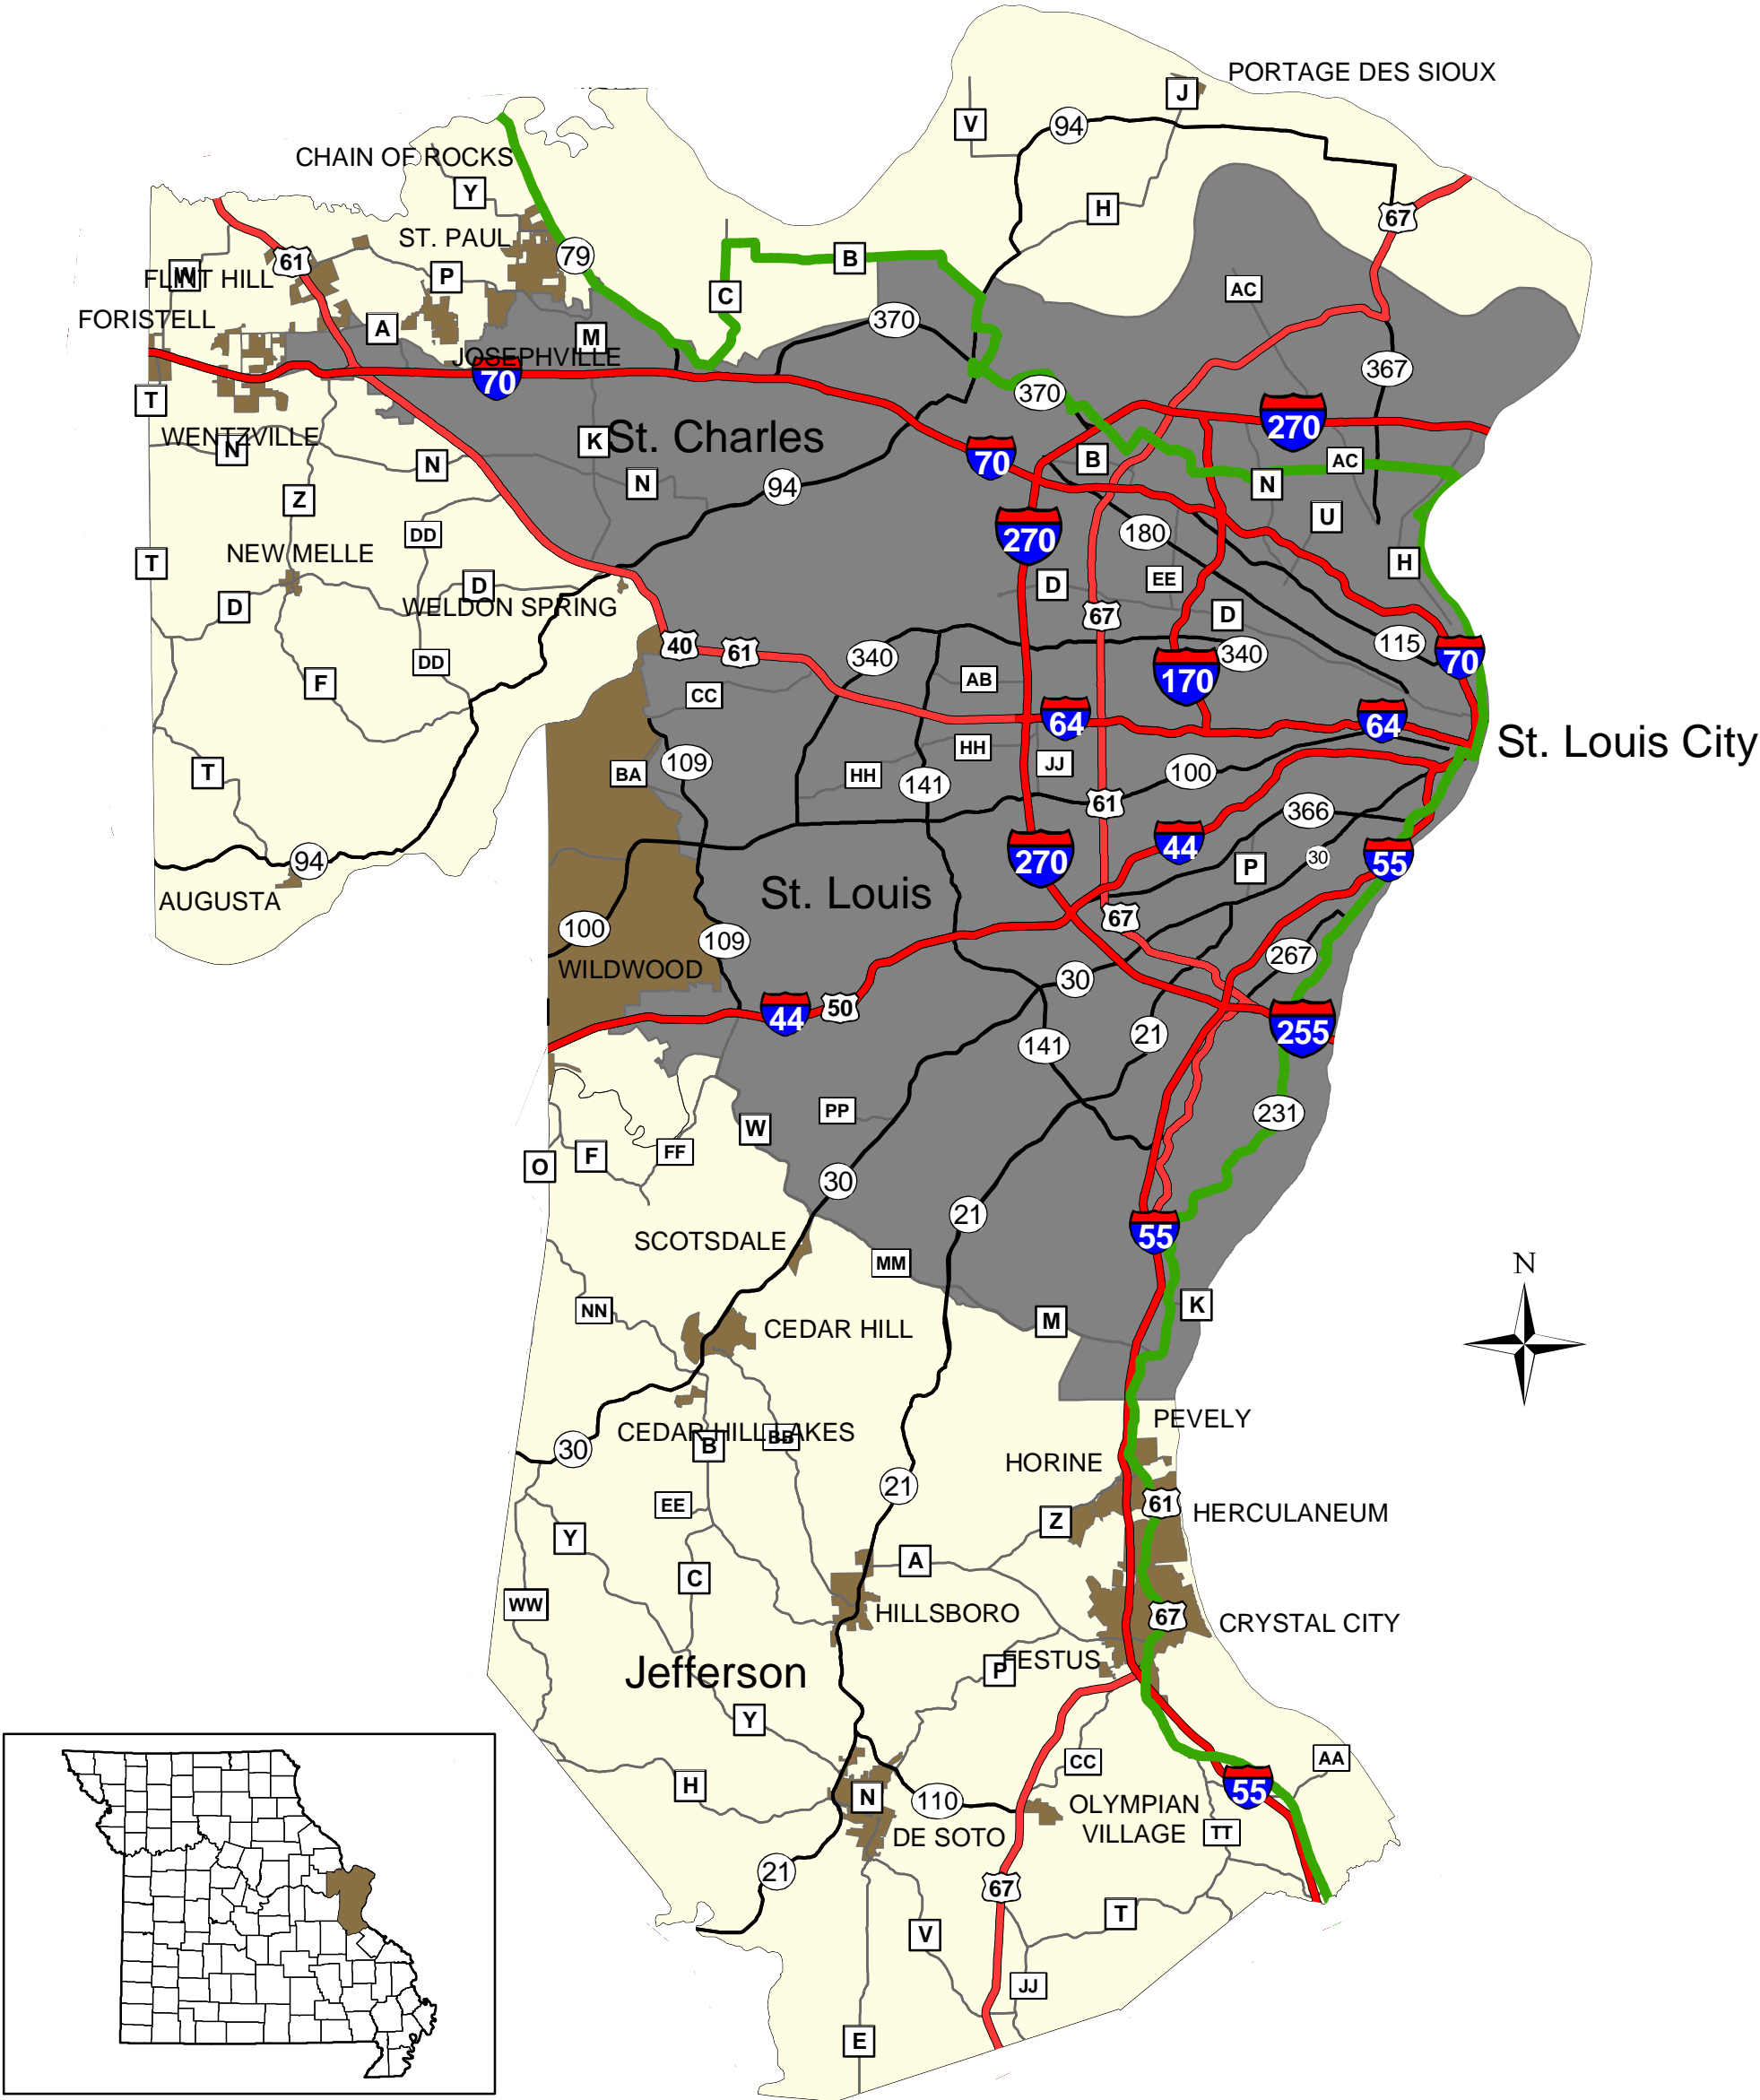

Mississippi River Trail

District 6

Legend

- Mississippi River Trail
- Interstate & US Routes
- MO Routes
- RT Routes
- County Roads
- Cities

Transportation Planning
 2217 St. Mary's Blvd.
 Jefferson City, MO 65109
 Phone (573) 526-8058
 Fax (573) 526-8052