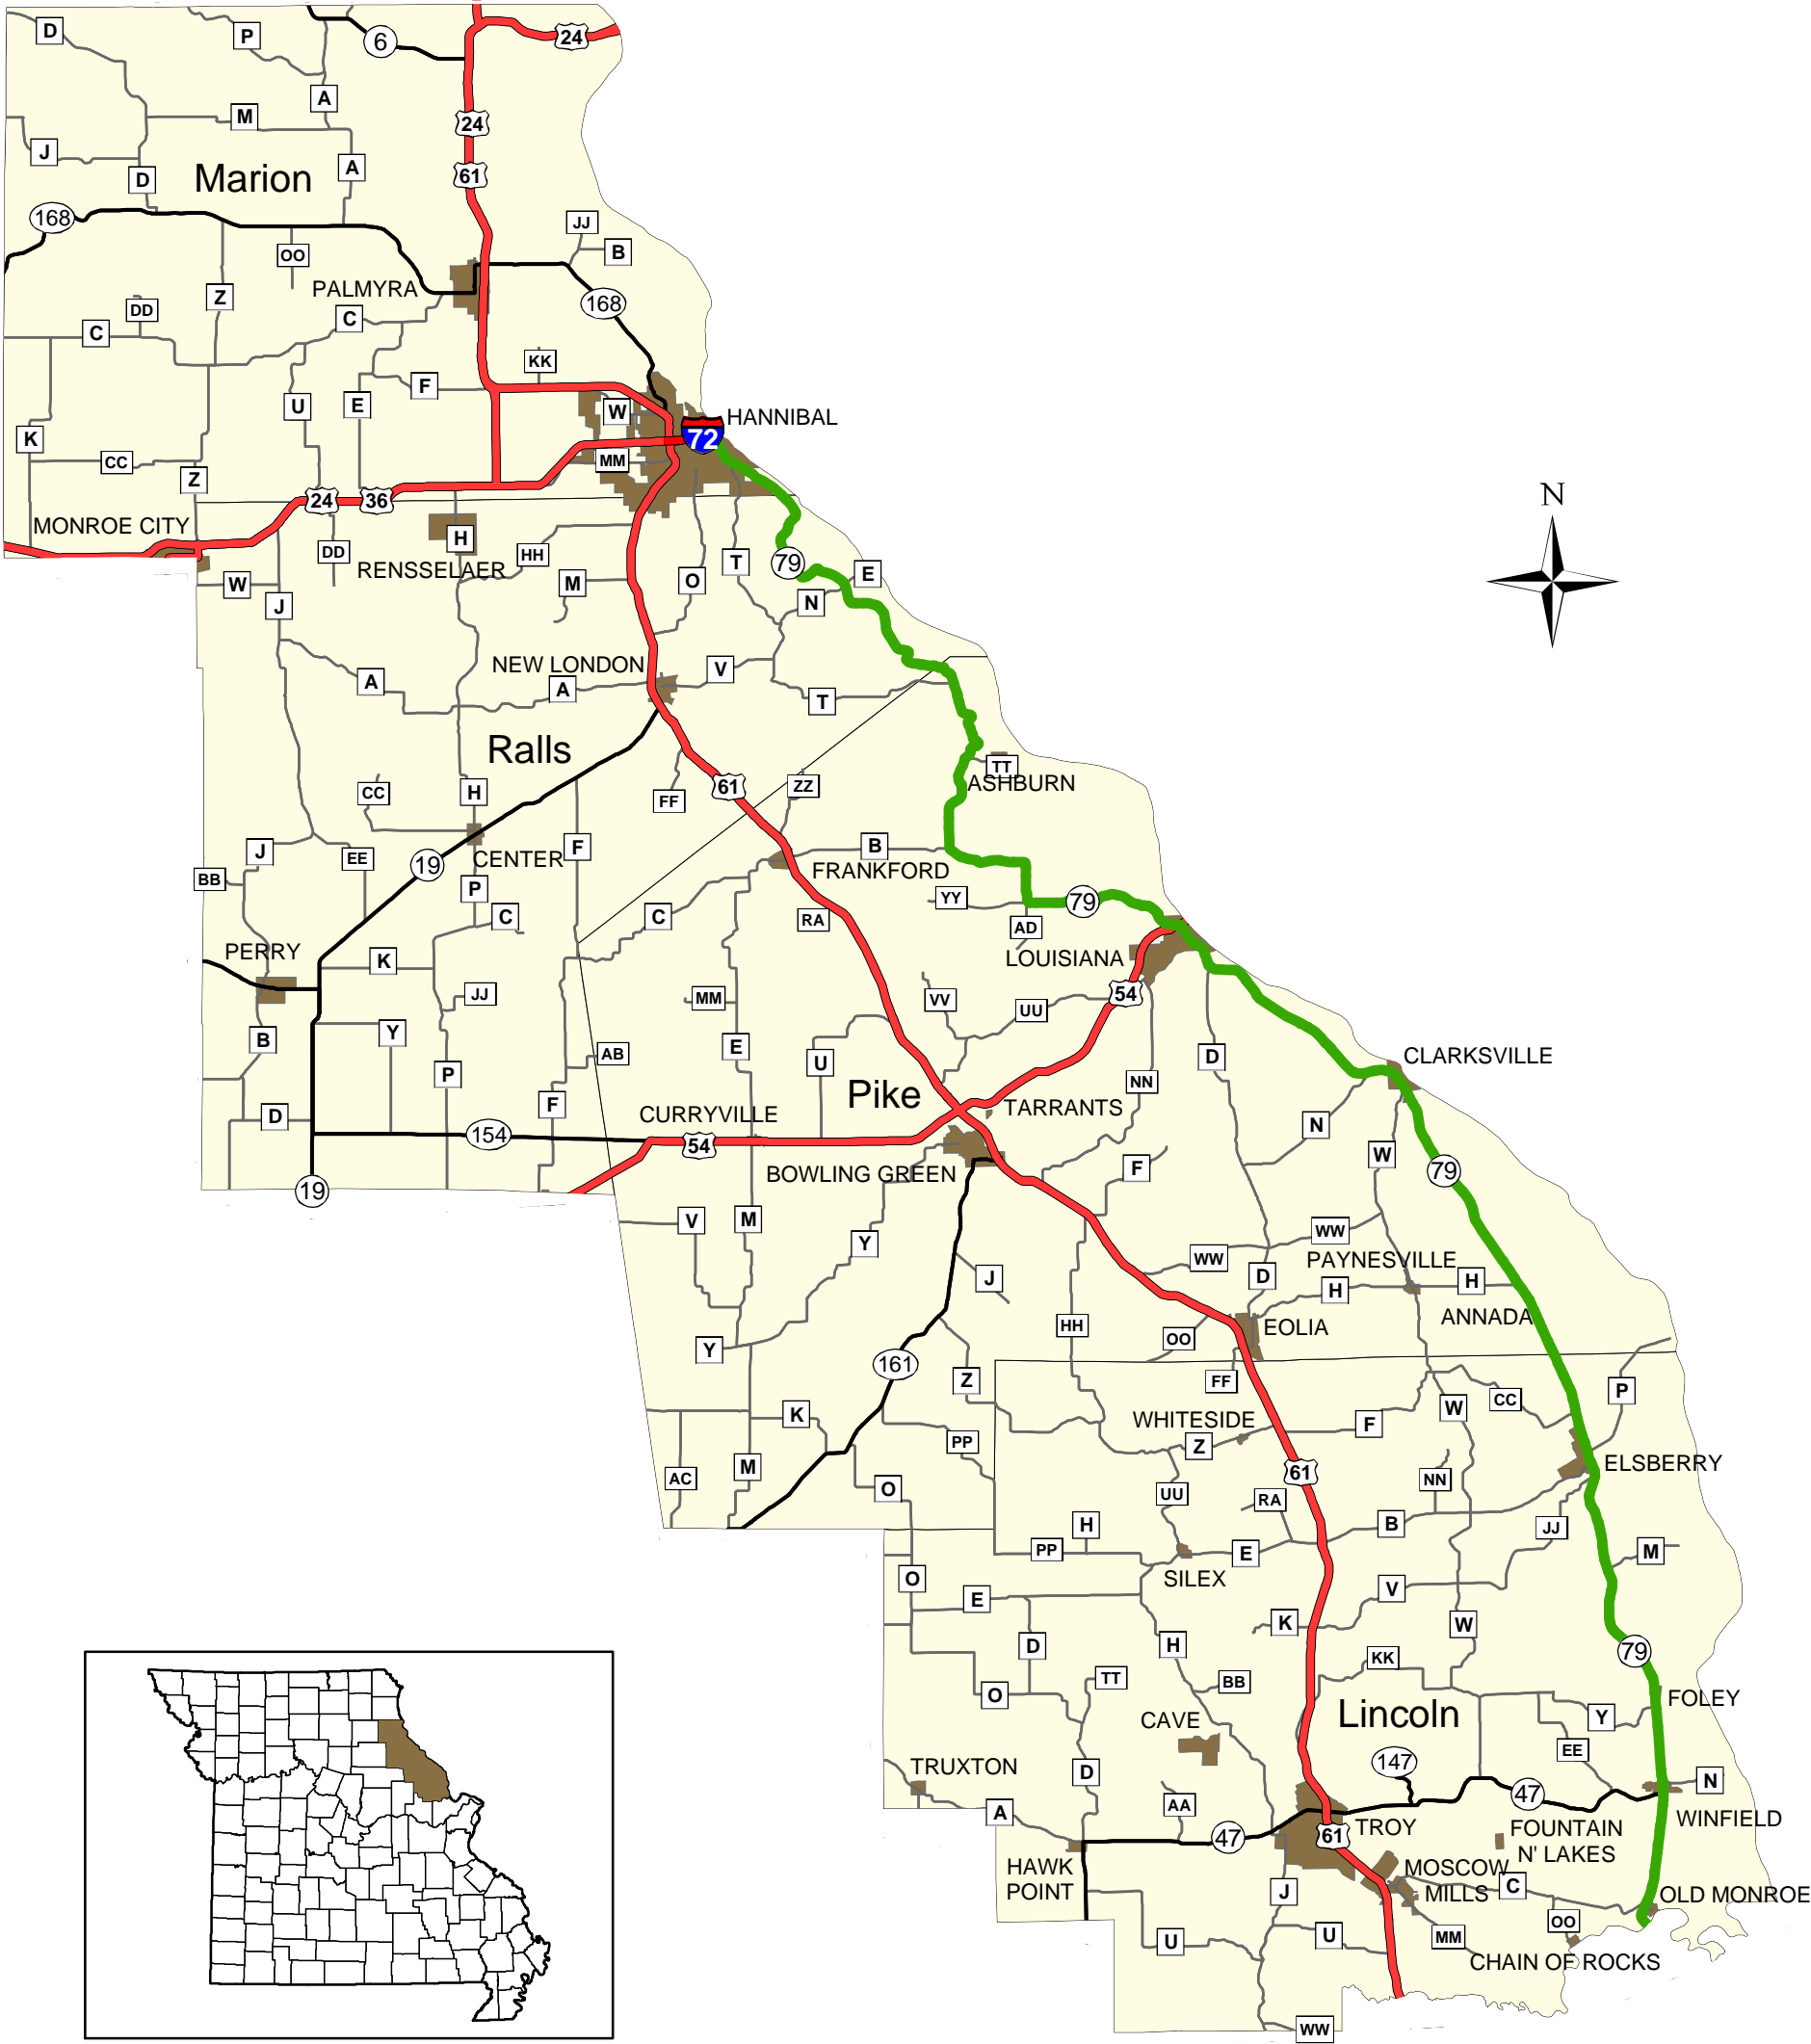

Mississippi River Trail

District 3

Transportation Planning

2217 St. Mary's Blvd.
 Jefferson City, MO 65109
 Phone (573) 526-8058
 Fax (573) 526-8052

May 19, 2003

J:\howert1\Map_Docs\Mississippi_River_Trail.mxd

Legend

- Mississippi River Trail
- Interstate & US Routes
- MO Routes
- RT Routes
- County Roads
- Cities