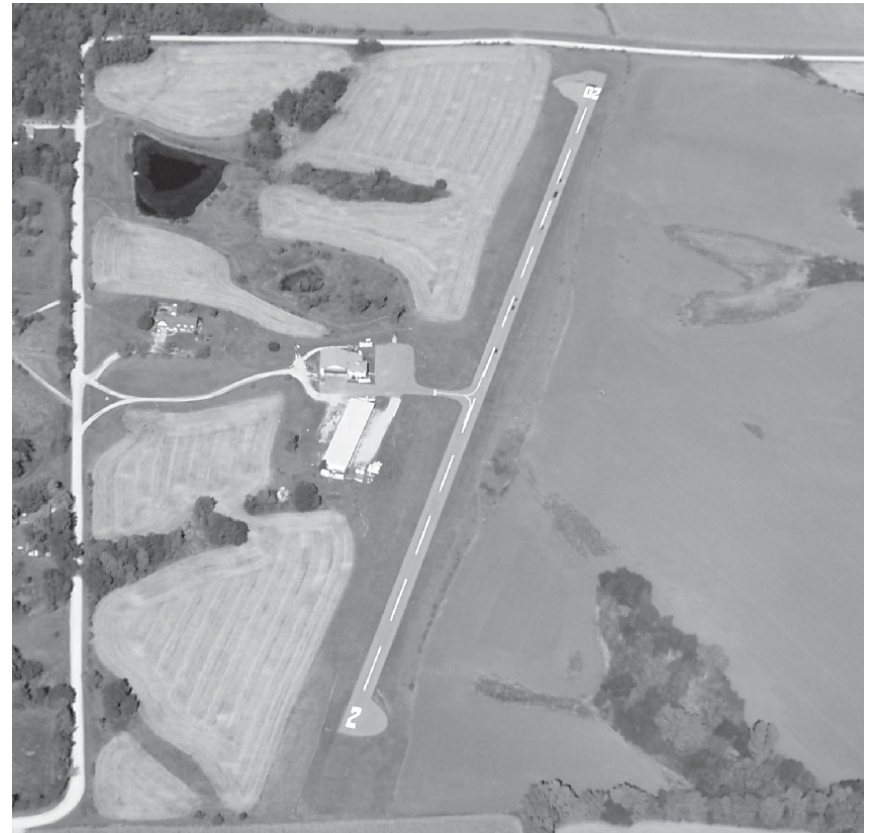

General

Latitude: 39-29-16.2000N   Elevation: 1000
Longitude: 94-46-49.8000W   City: DEARBORN

Runways

02/20: 35 ft x 2375 ft (ASPH-TRTD)
Lighting: NSTD
VGSI: Right Traffic: N/N

Communications

Unicom: 122.7   CTAF: 122.7
Lights: 122.7

Contacts

Manager: Mr. ANDREW ROTTINGHAUS
21815 OILWELL RD
DEARBORN, MO 64439
Phone: 816-935-9156   Email:

Services

Attendance: M: IREG   D: H:

Fuel: 100LL
Repairs: Airframe: MAJOR Power Plant: MAJOR
Storage:
Overnight Hangar: No
Ground Transportation: Car Rental from Nearby City: Y, Courtesy Car: N
Vending Machines: Y

Remarks

CALL ARPT MGR TO VERIFY ATTENDANCE. NSTD RWY SAFETY AREAS BEYOND EACH RWY END; TERRAIN GRADES, AND INSUF LEGNTH & WIDTH.

FBOs

TRIPLE R. AIR, LLC   (816) 935-9156

Notes:

Activate Igtg-CTAF. Fuel 24 hours, credit card. Call Enterprise in St. Joseph for rental car (816) 233-9999.