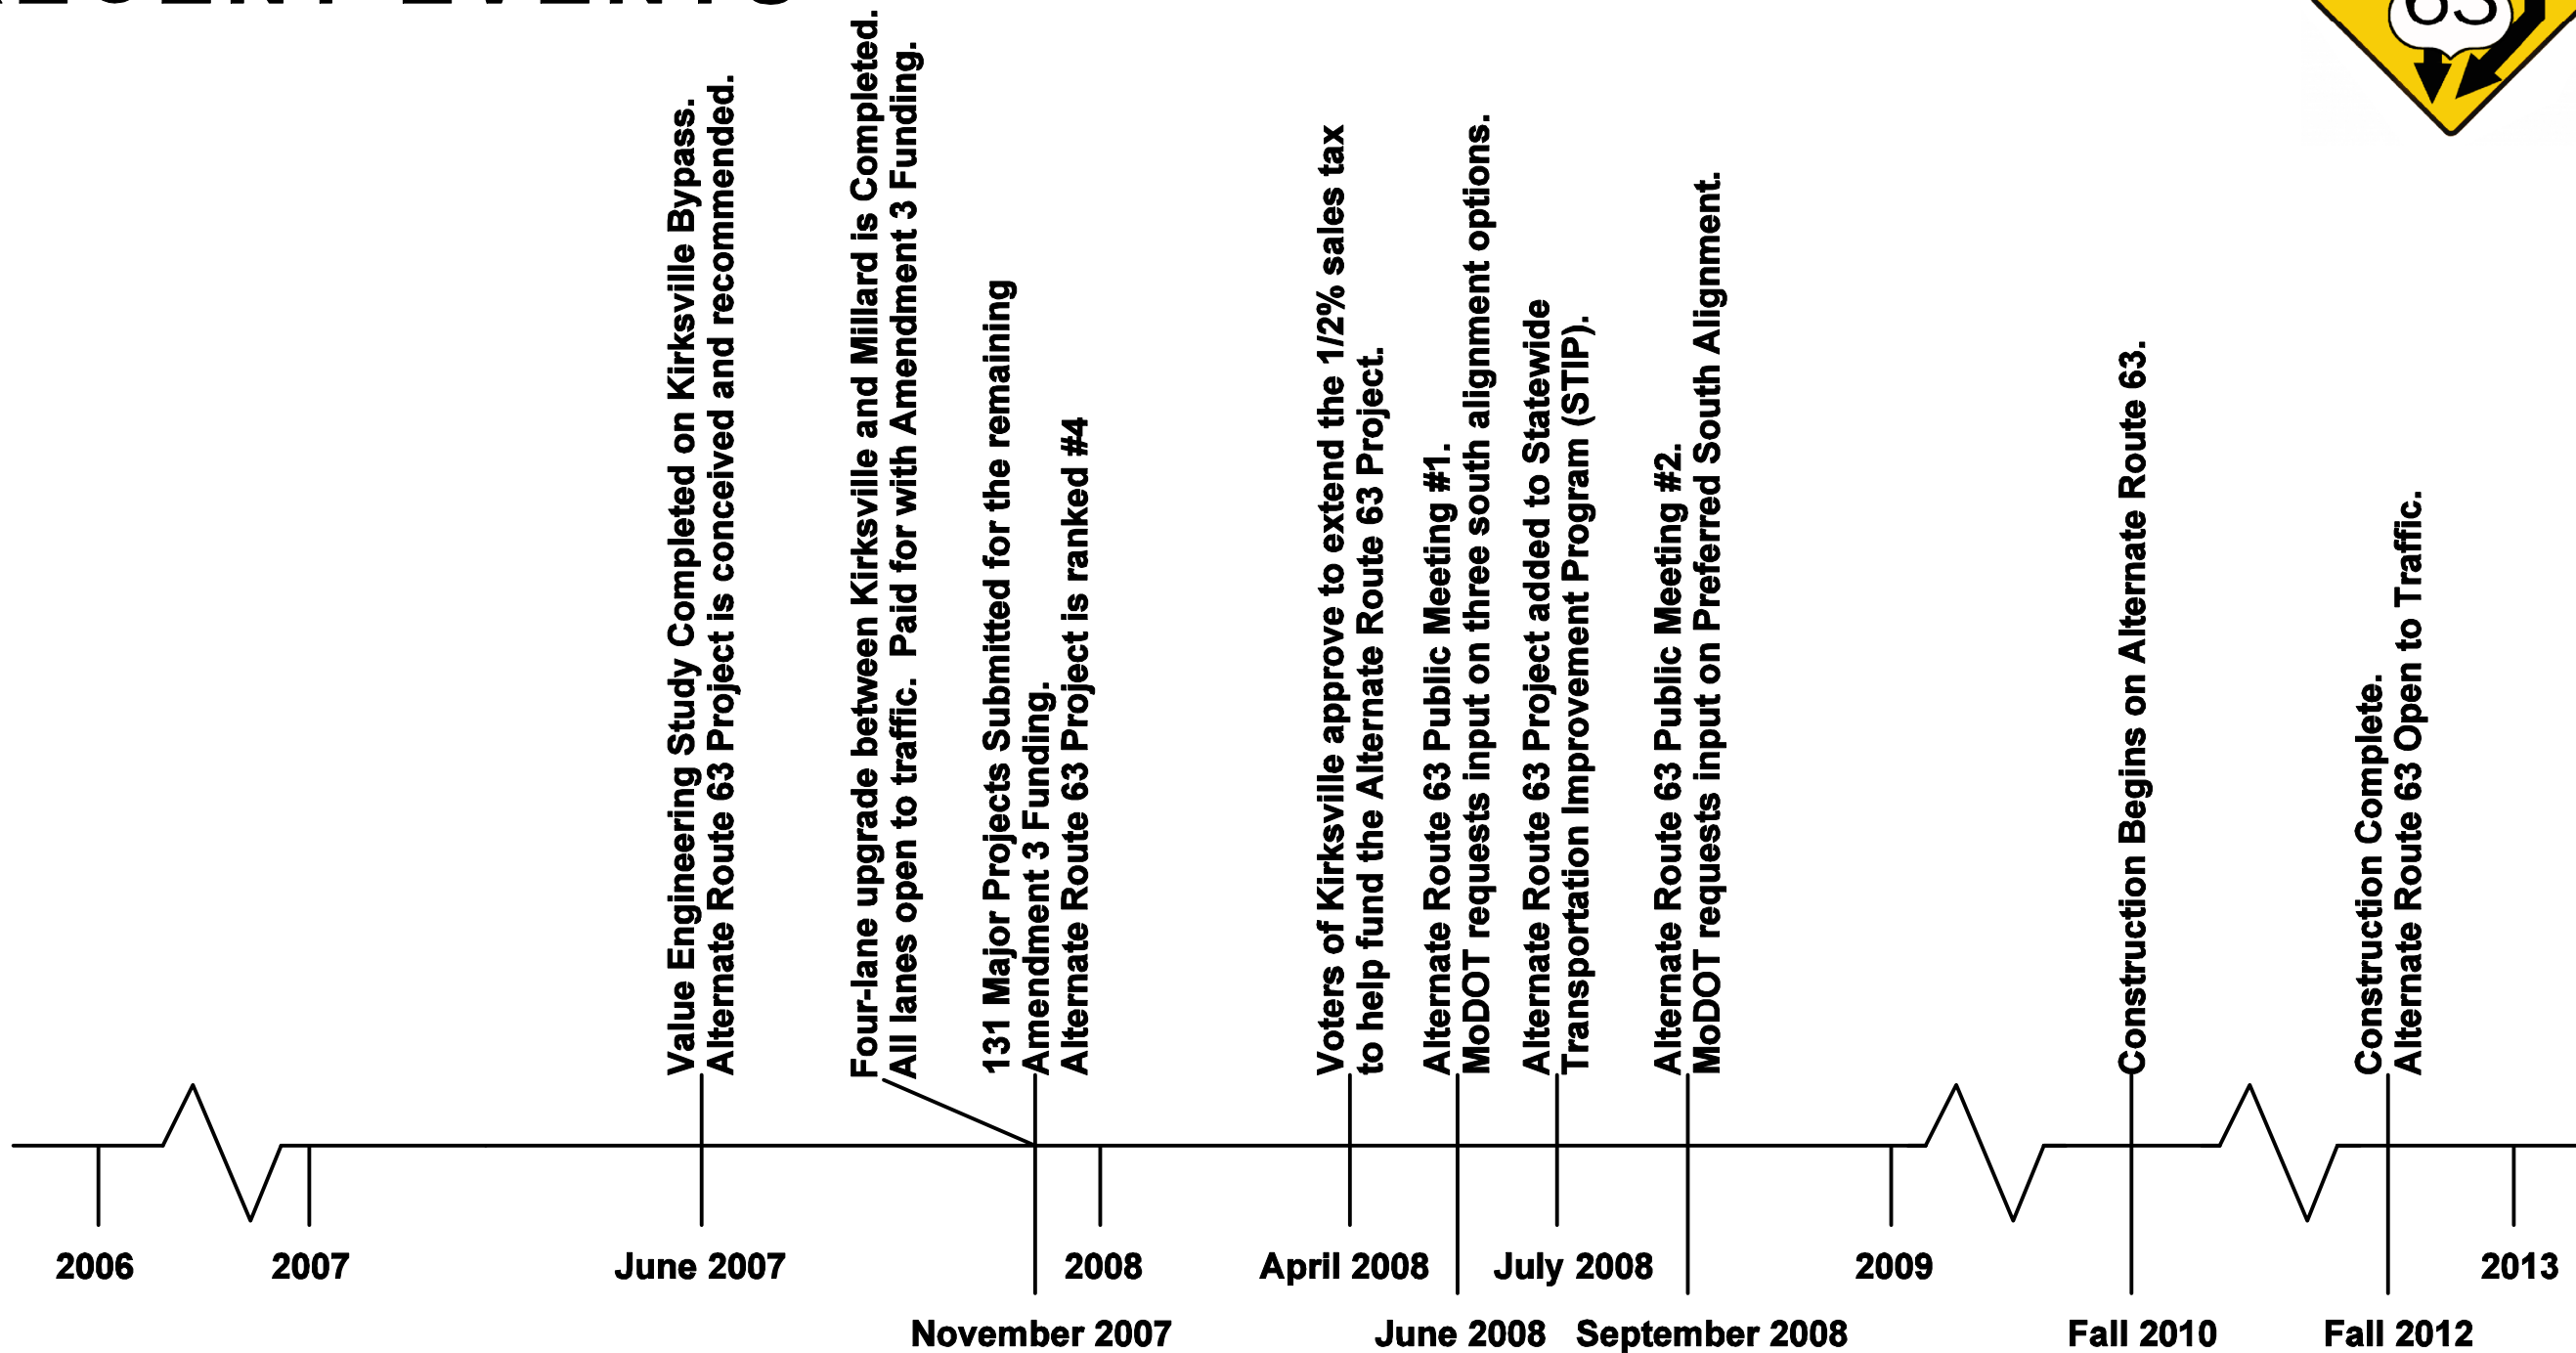

ALTERNATE ROUTE 63 RECENT EVENTS

QUESTIONS ???
1-888-ASK-MoDOT (275-6636)
www.modot.org
REVISED SEPTEMBER 4, 2008