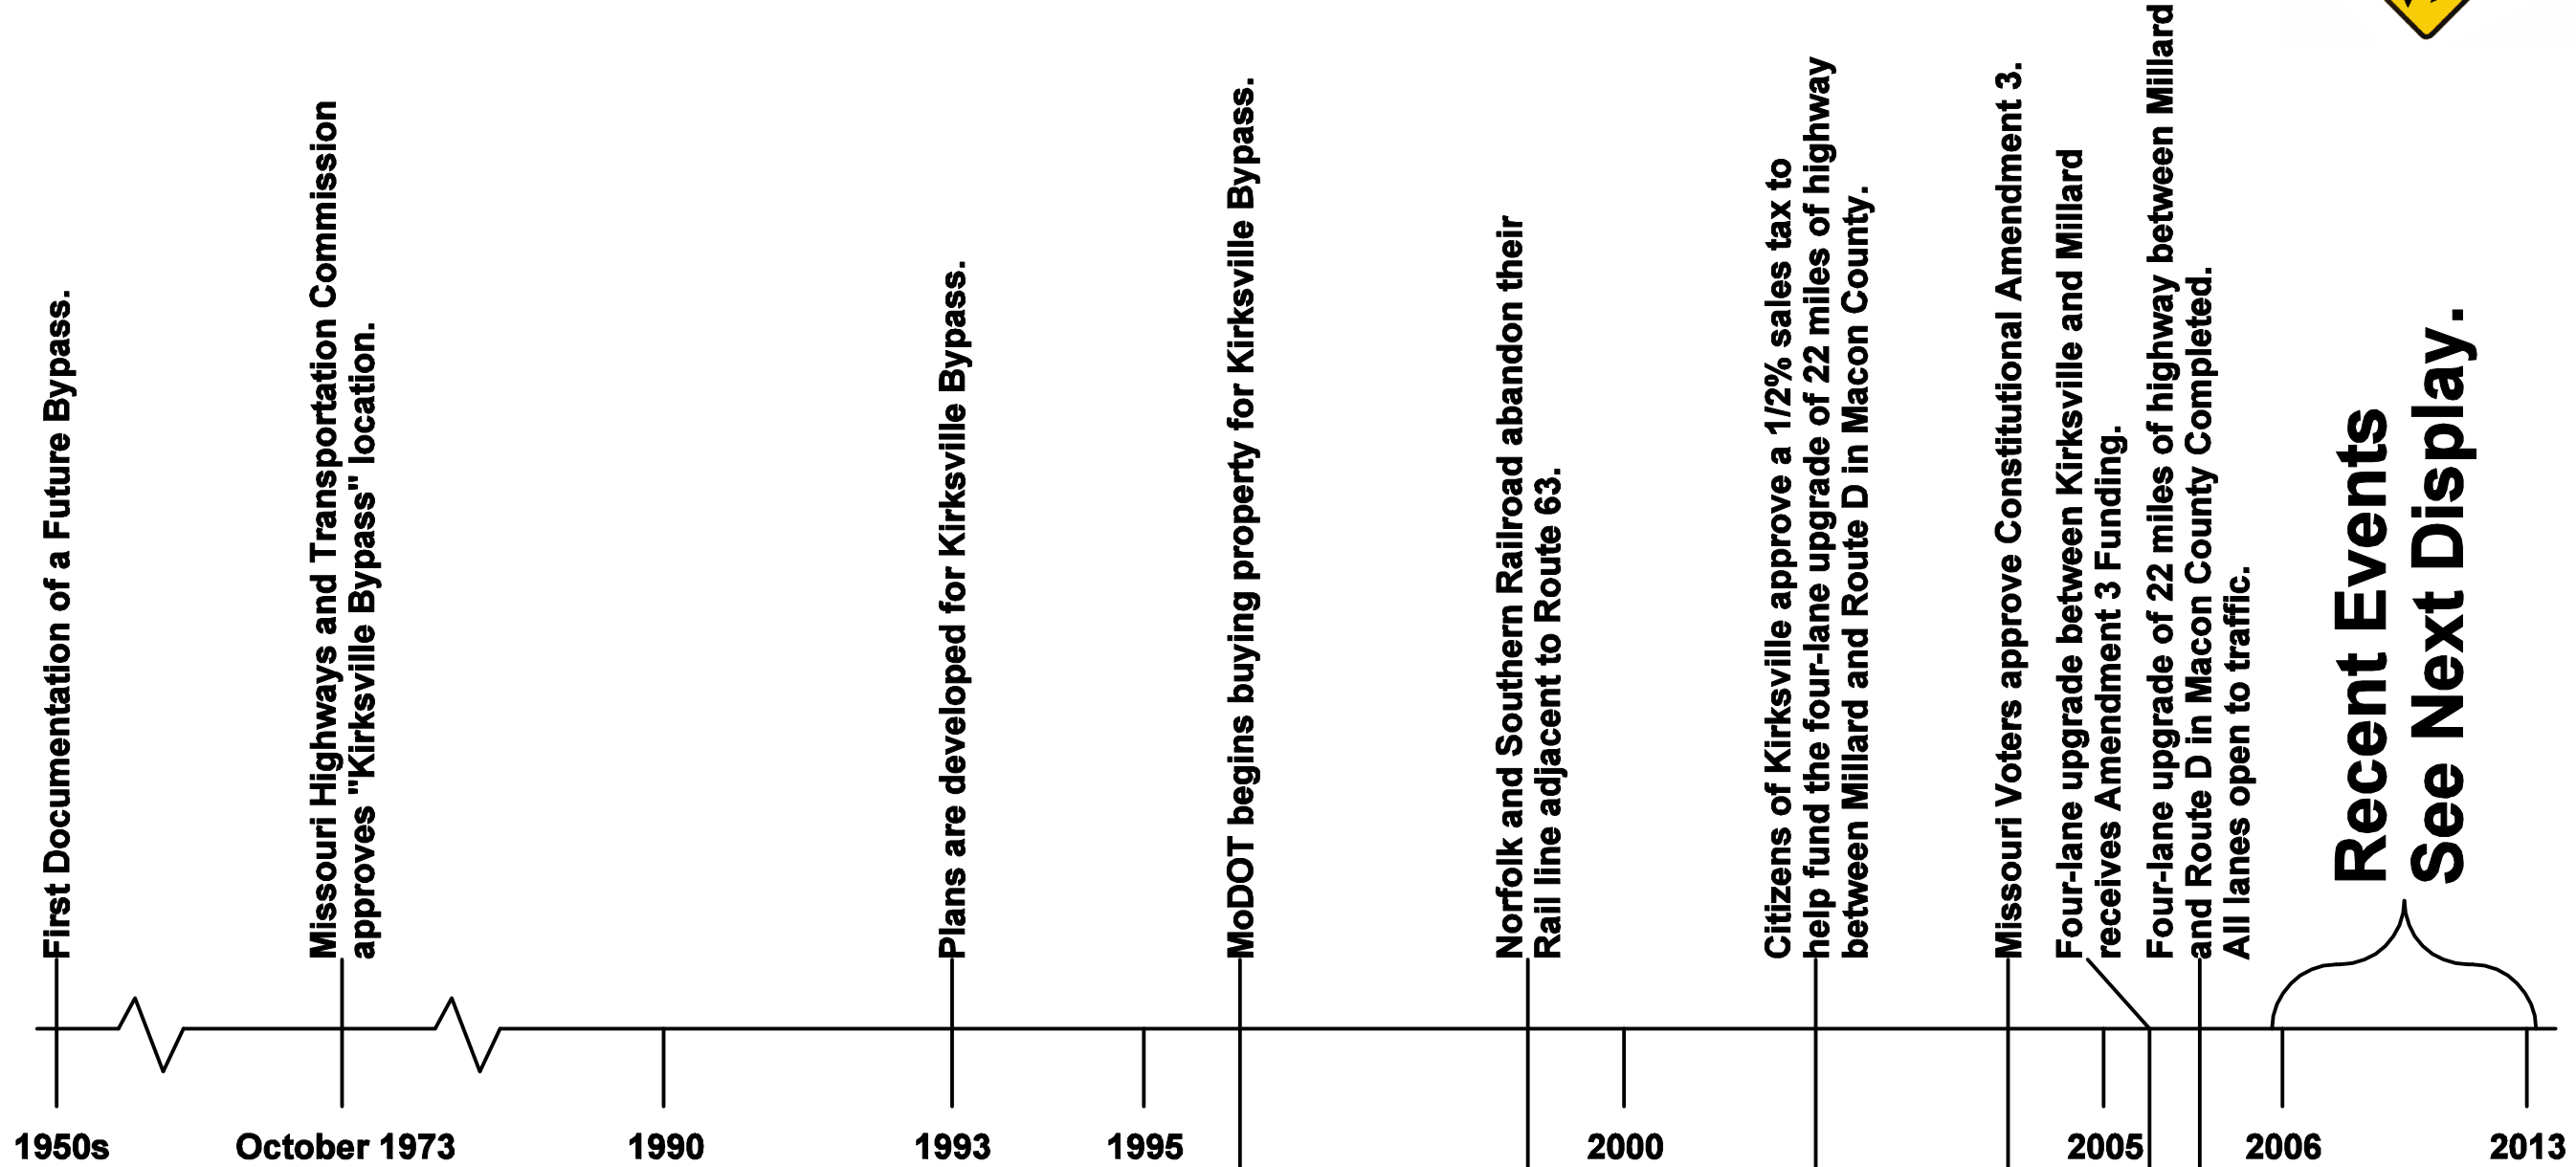

ALTERNATE ROUTE 63 IMPORTANT DATES AND EVENTS

**Recent Events
See Next Display.**

QUESTIONS ???
1-888-ASK-MoDOT (275-6636)
www.modot.org
REVISED SEPTEMBER 4, 2008