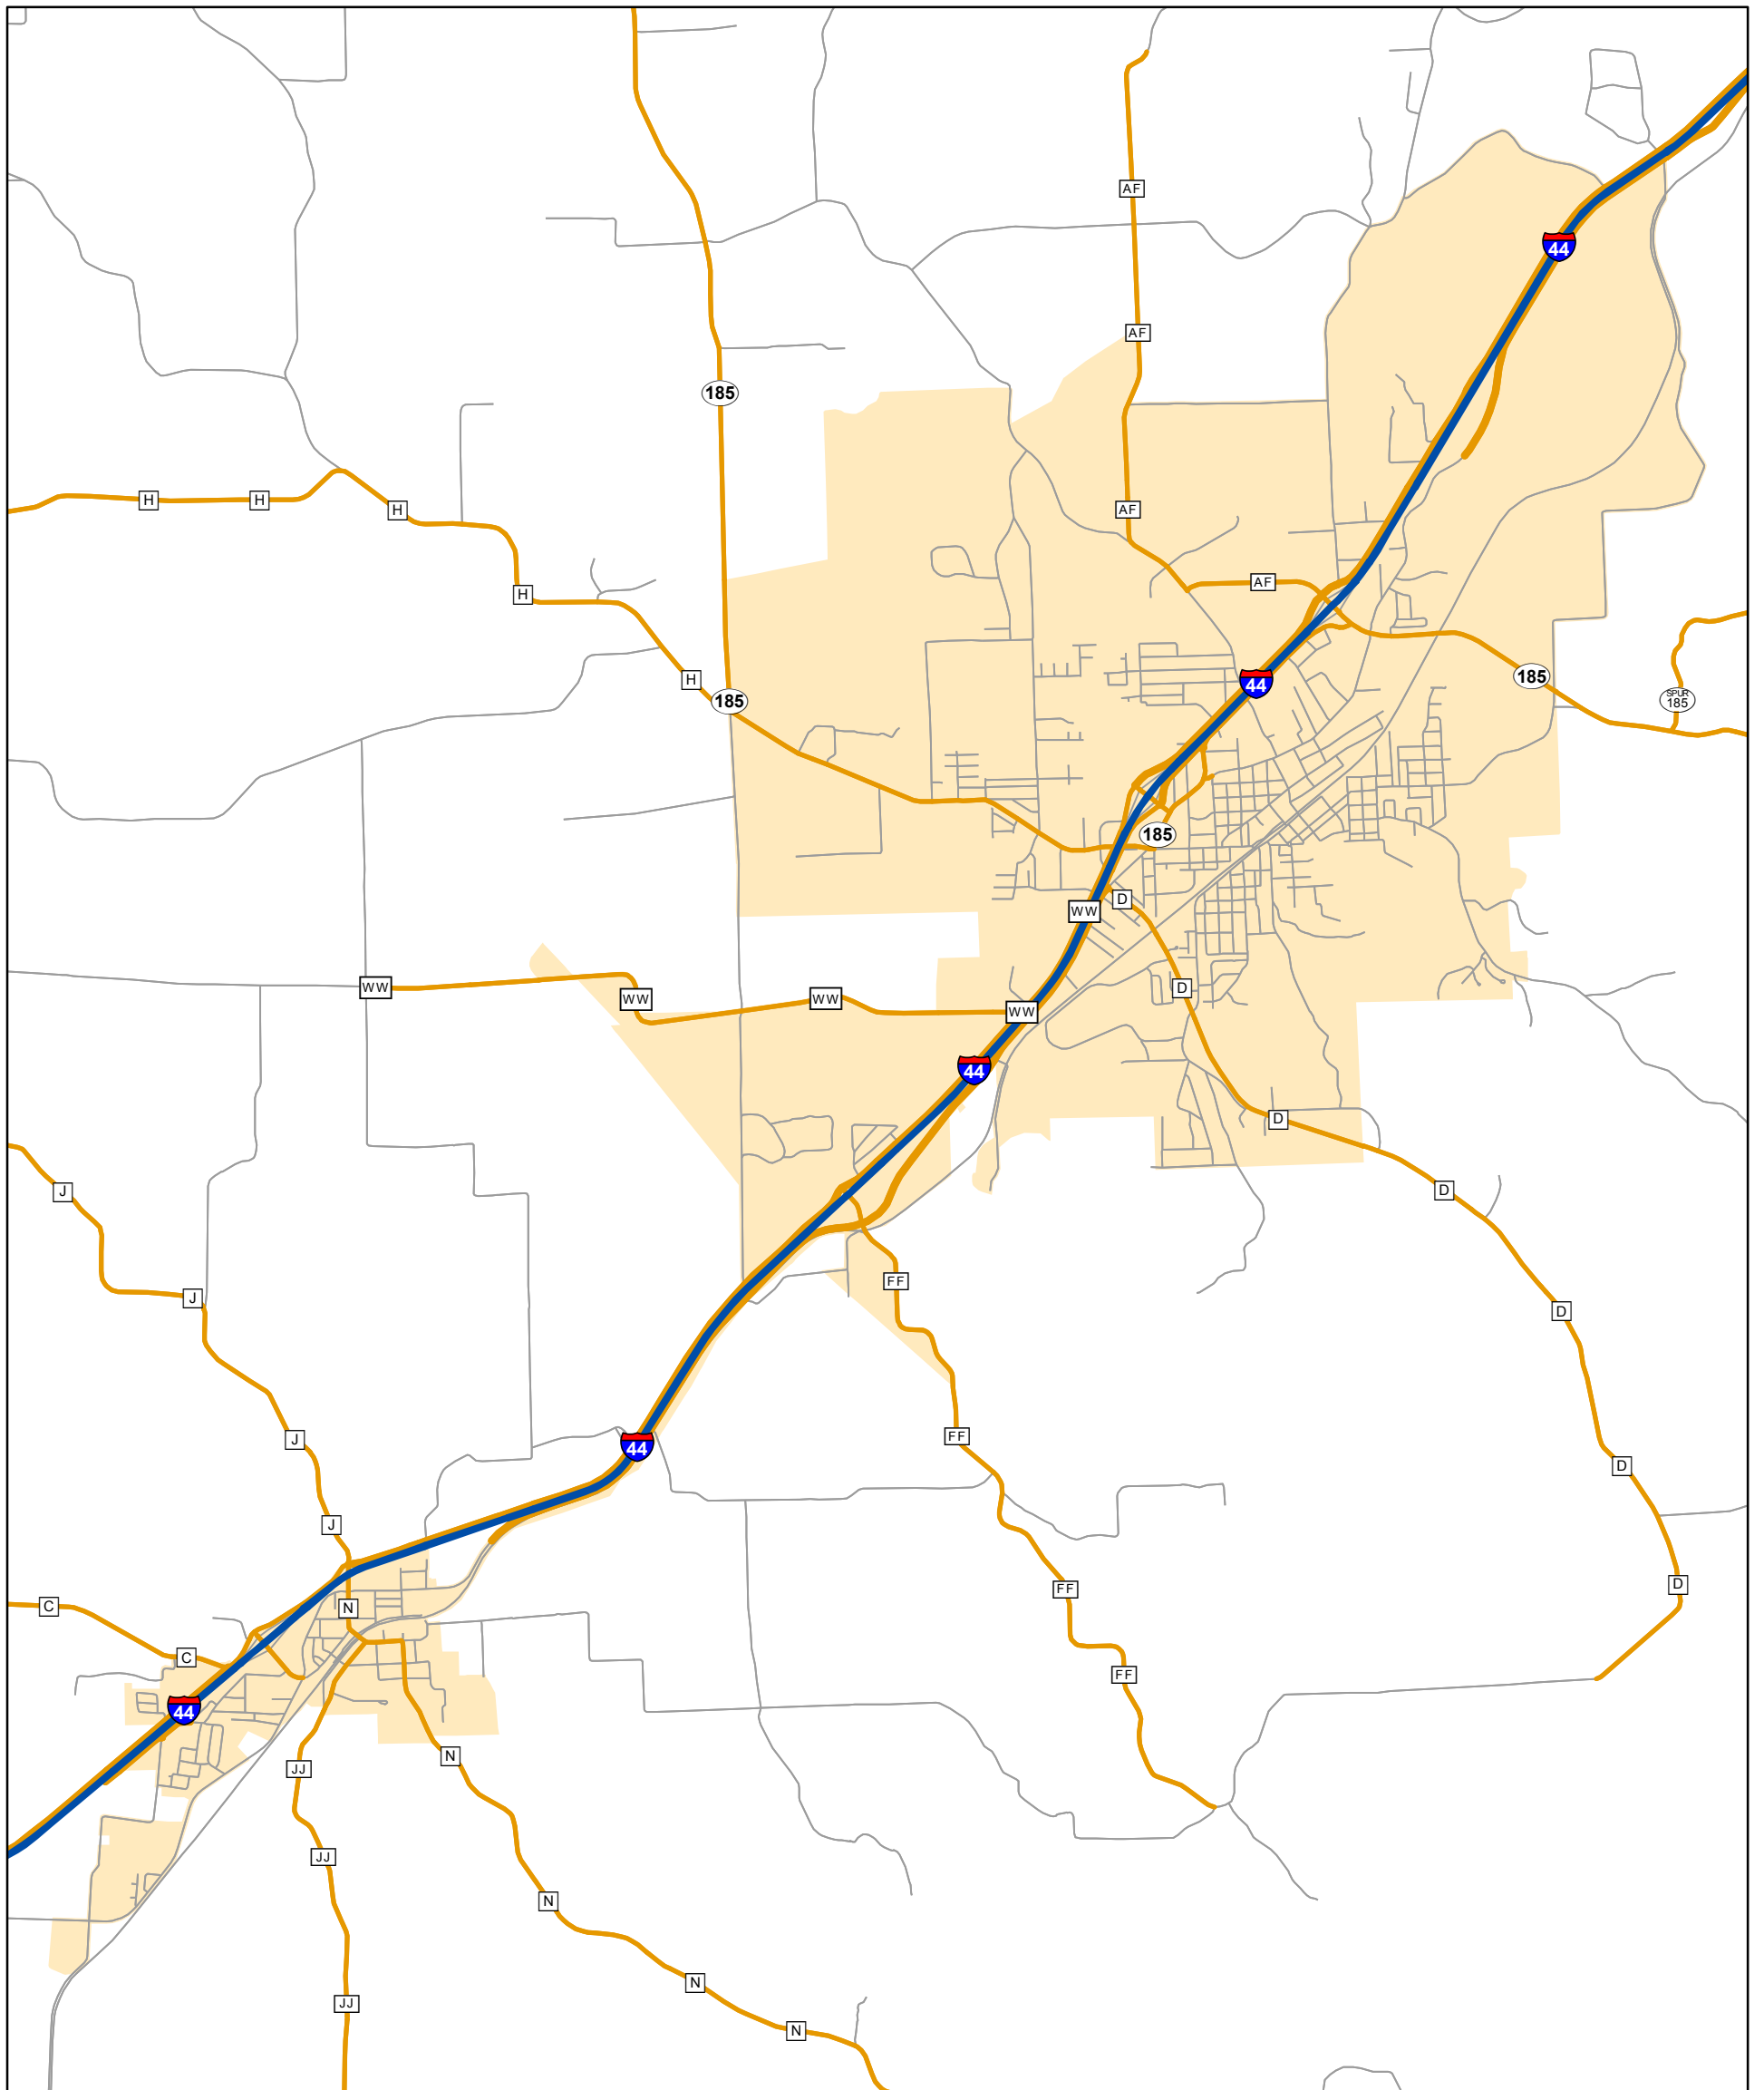

State System Urban Area

SULLIVAN

State System Class	Miles
Interstate	10.599
Primary	0
Supplementary	33.88
State Marked - NOS	
Other Roads	
Urban Area	