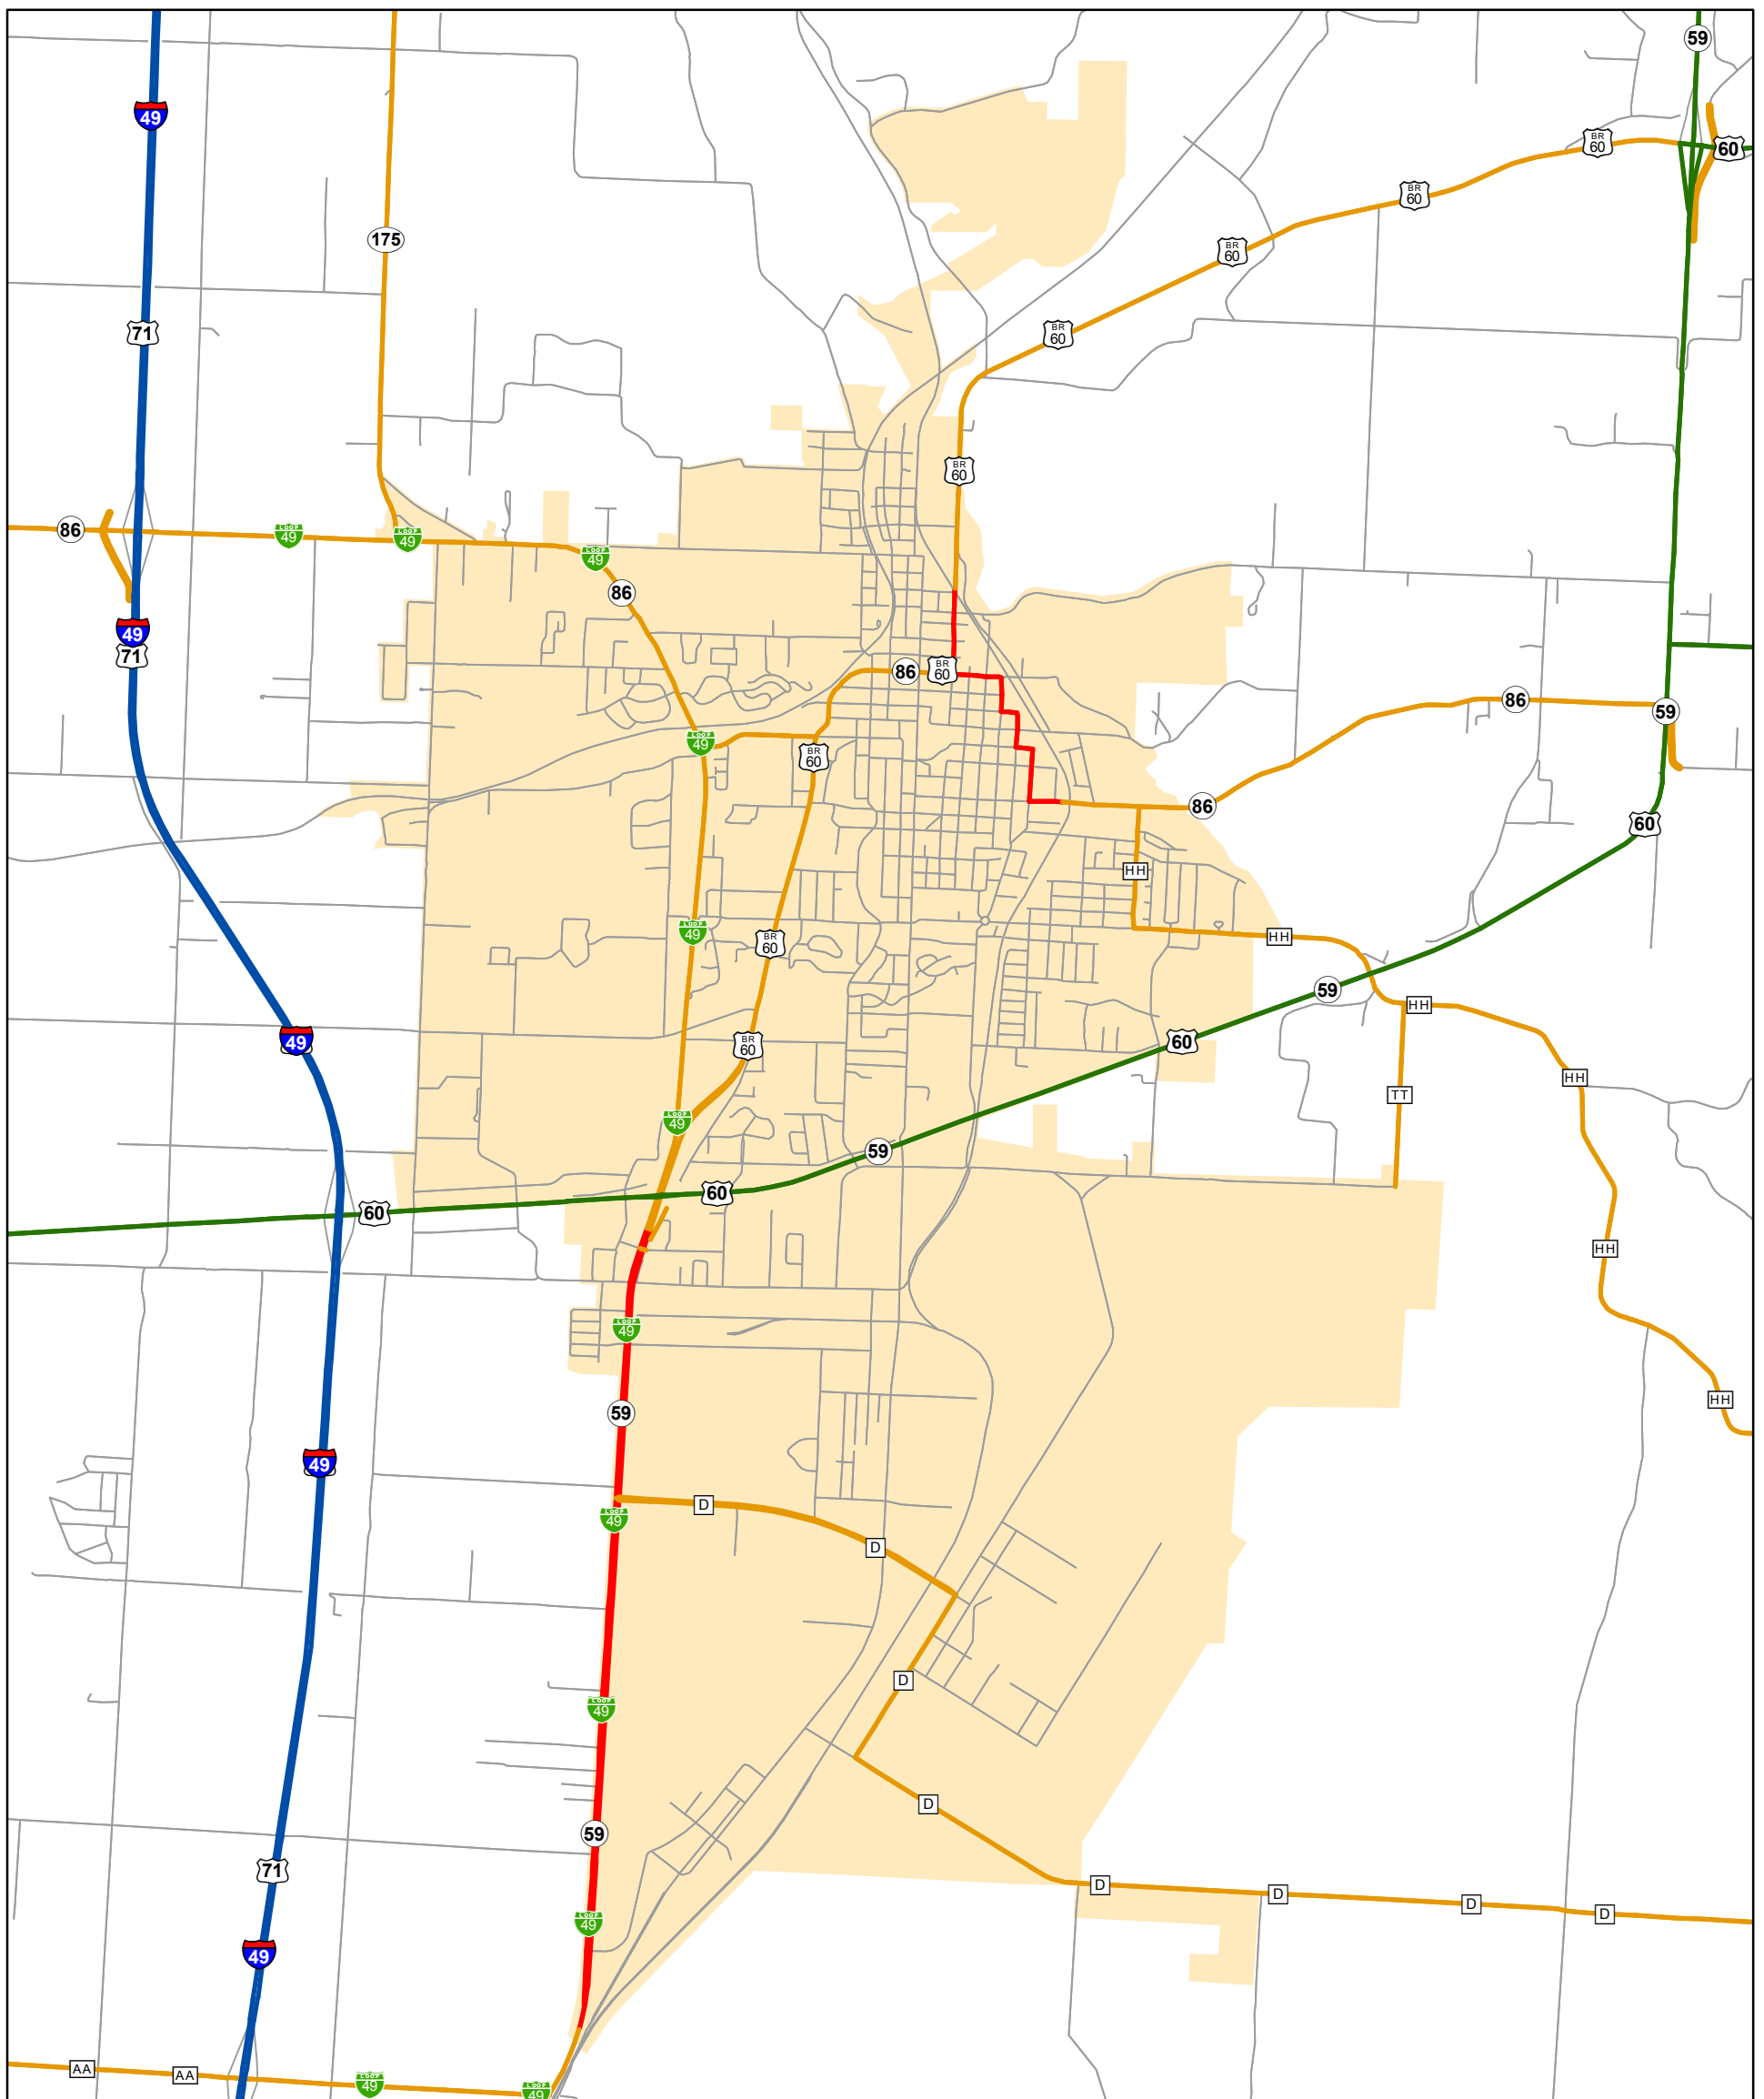

# State System Urban Area

NEOSHO

Date: 4/13/2016

State System Class	Miles
Interstate	0
Primary	3.568
Supplementary	13.075
State Marked - NOS	
Other Roads	
Urban Area	