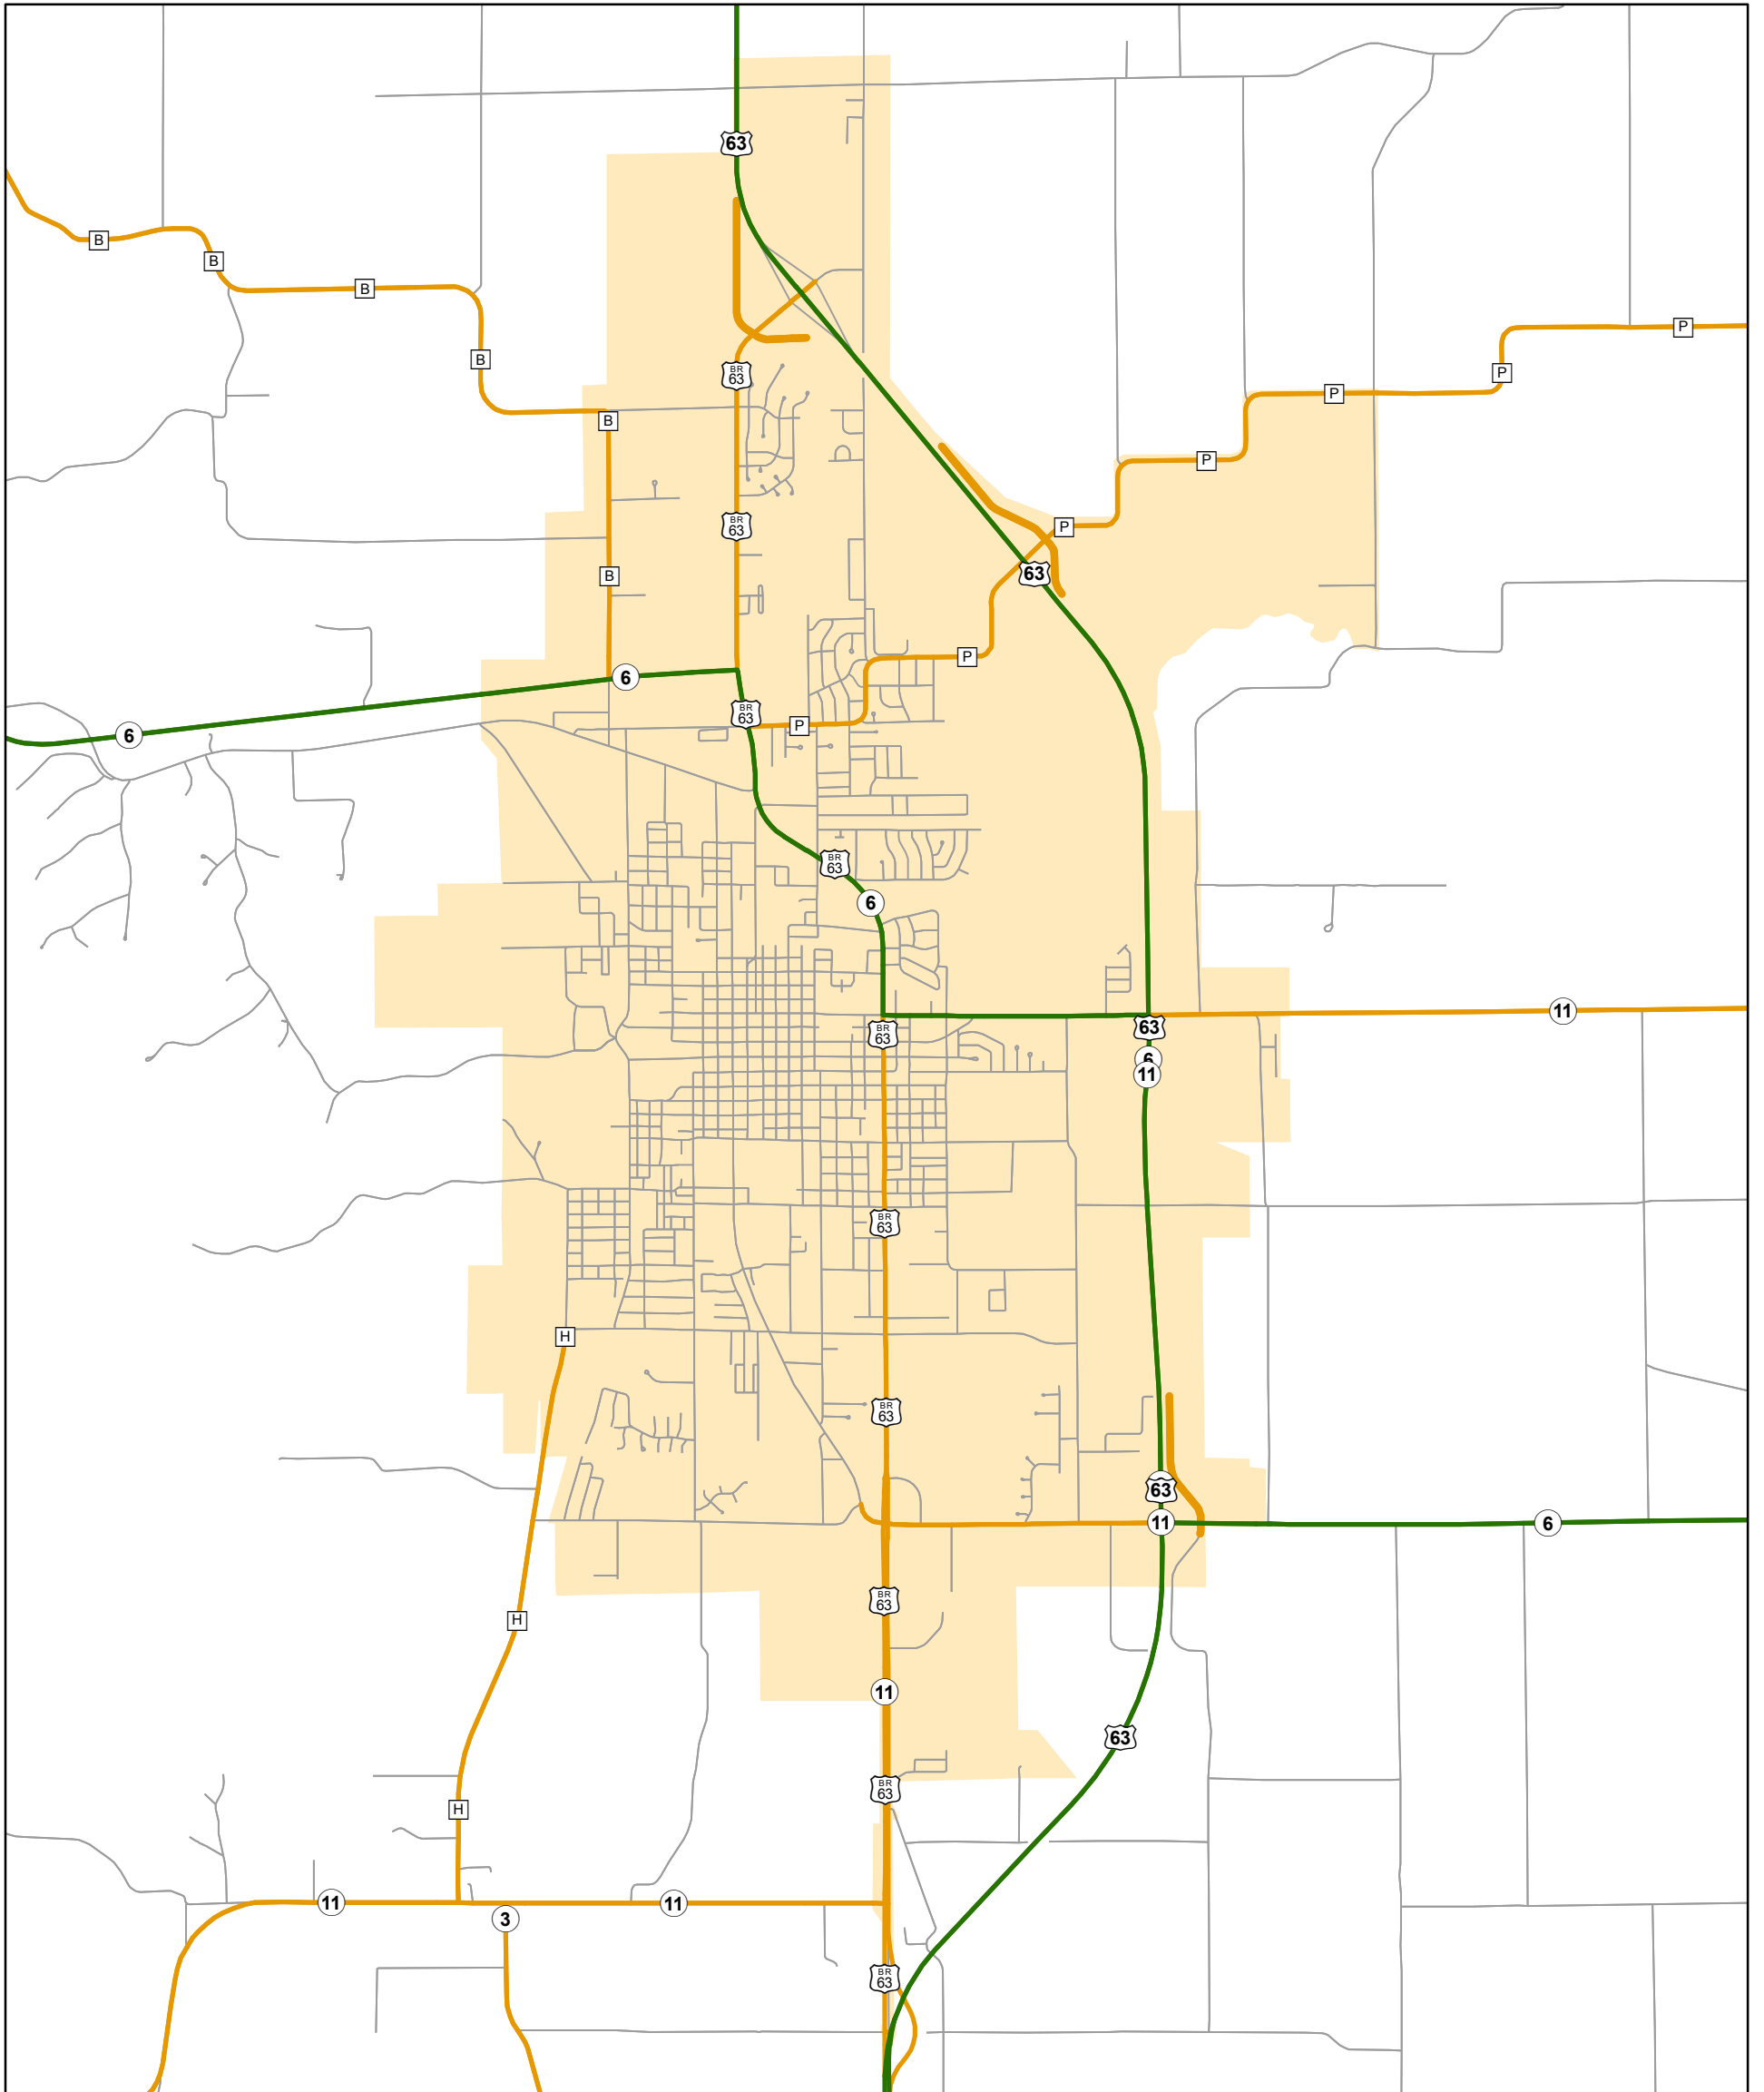

State System Urban Area

KIRKSVILLE

State System Class	Miles
Interstate	0
Primary	10.706
Supplementary	14.753
State Marked - NOS	
Other Roads	
Urban Area	