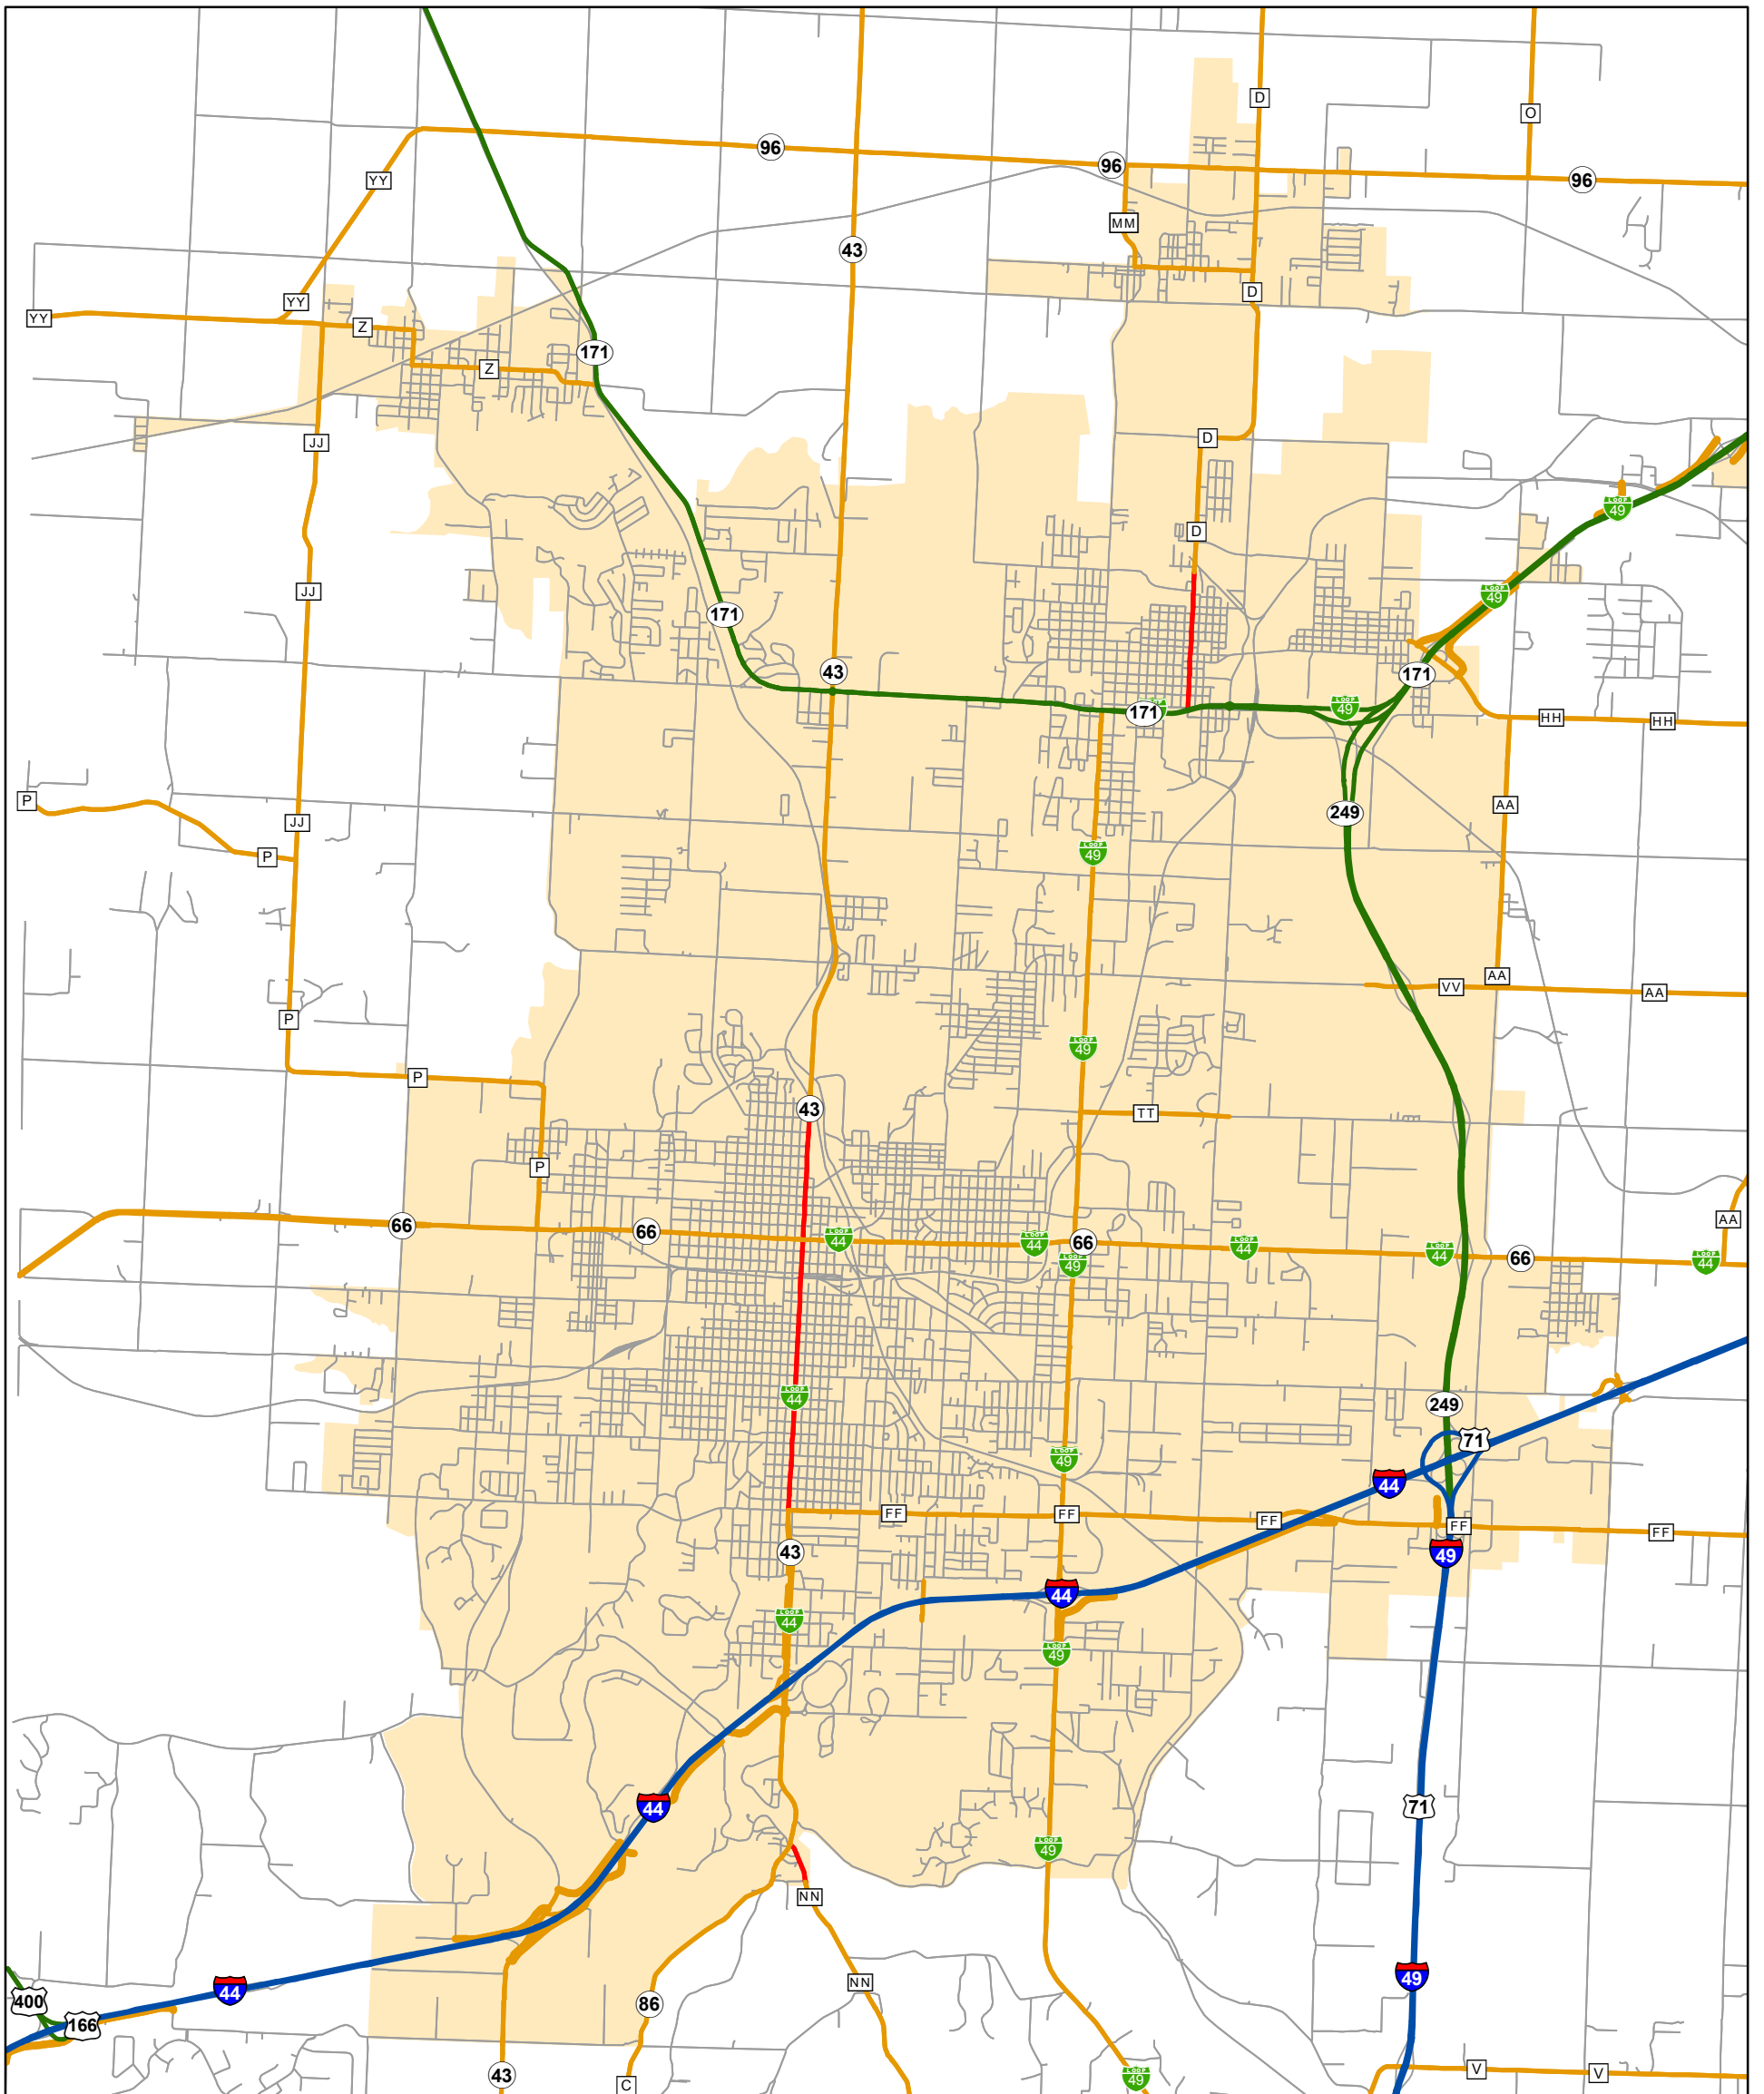

State System Urban Area

JOPLIN

State System Class	Miles
Interstate	12.129
Primary	16.215
Supplementary	57.756
State Marked - NOS	
Other Roads	
Urban Area	