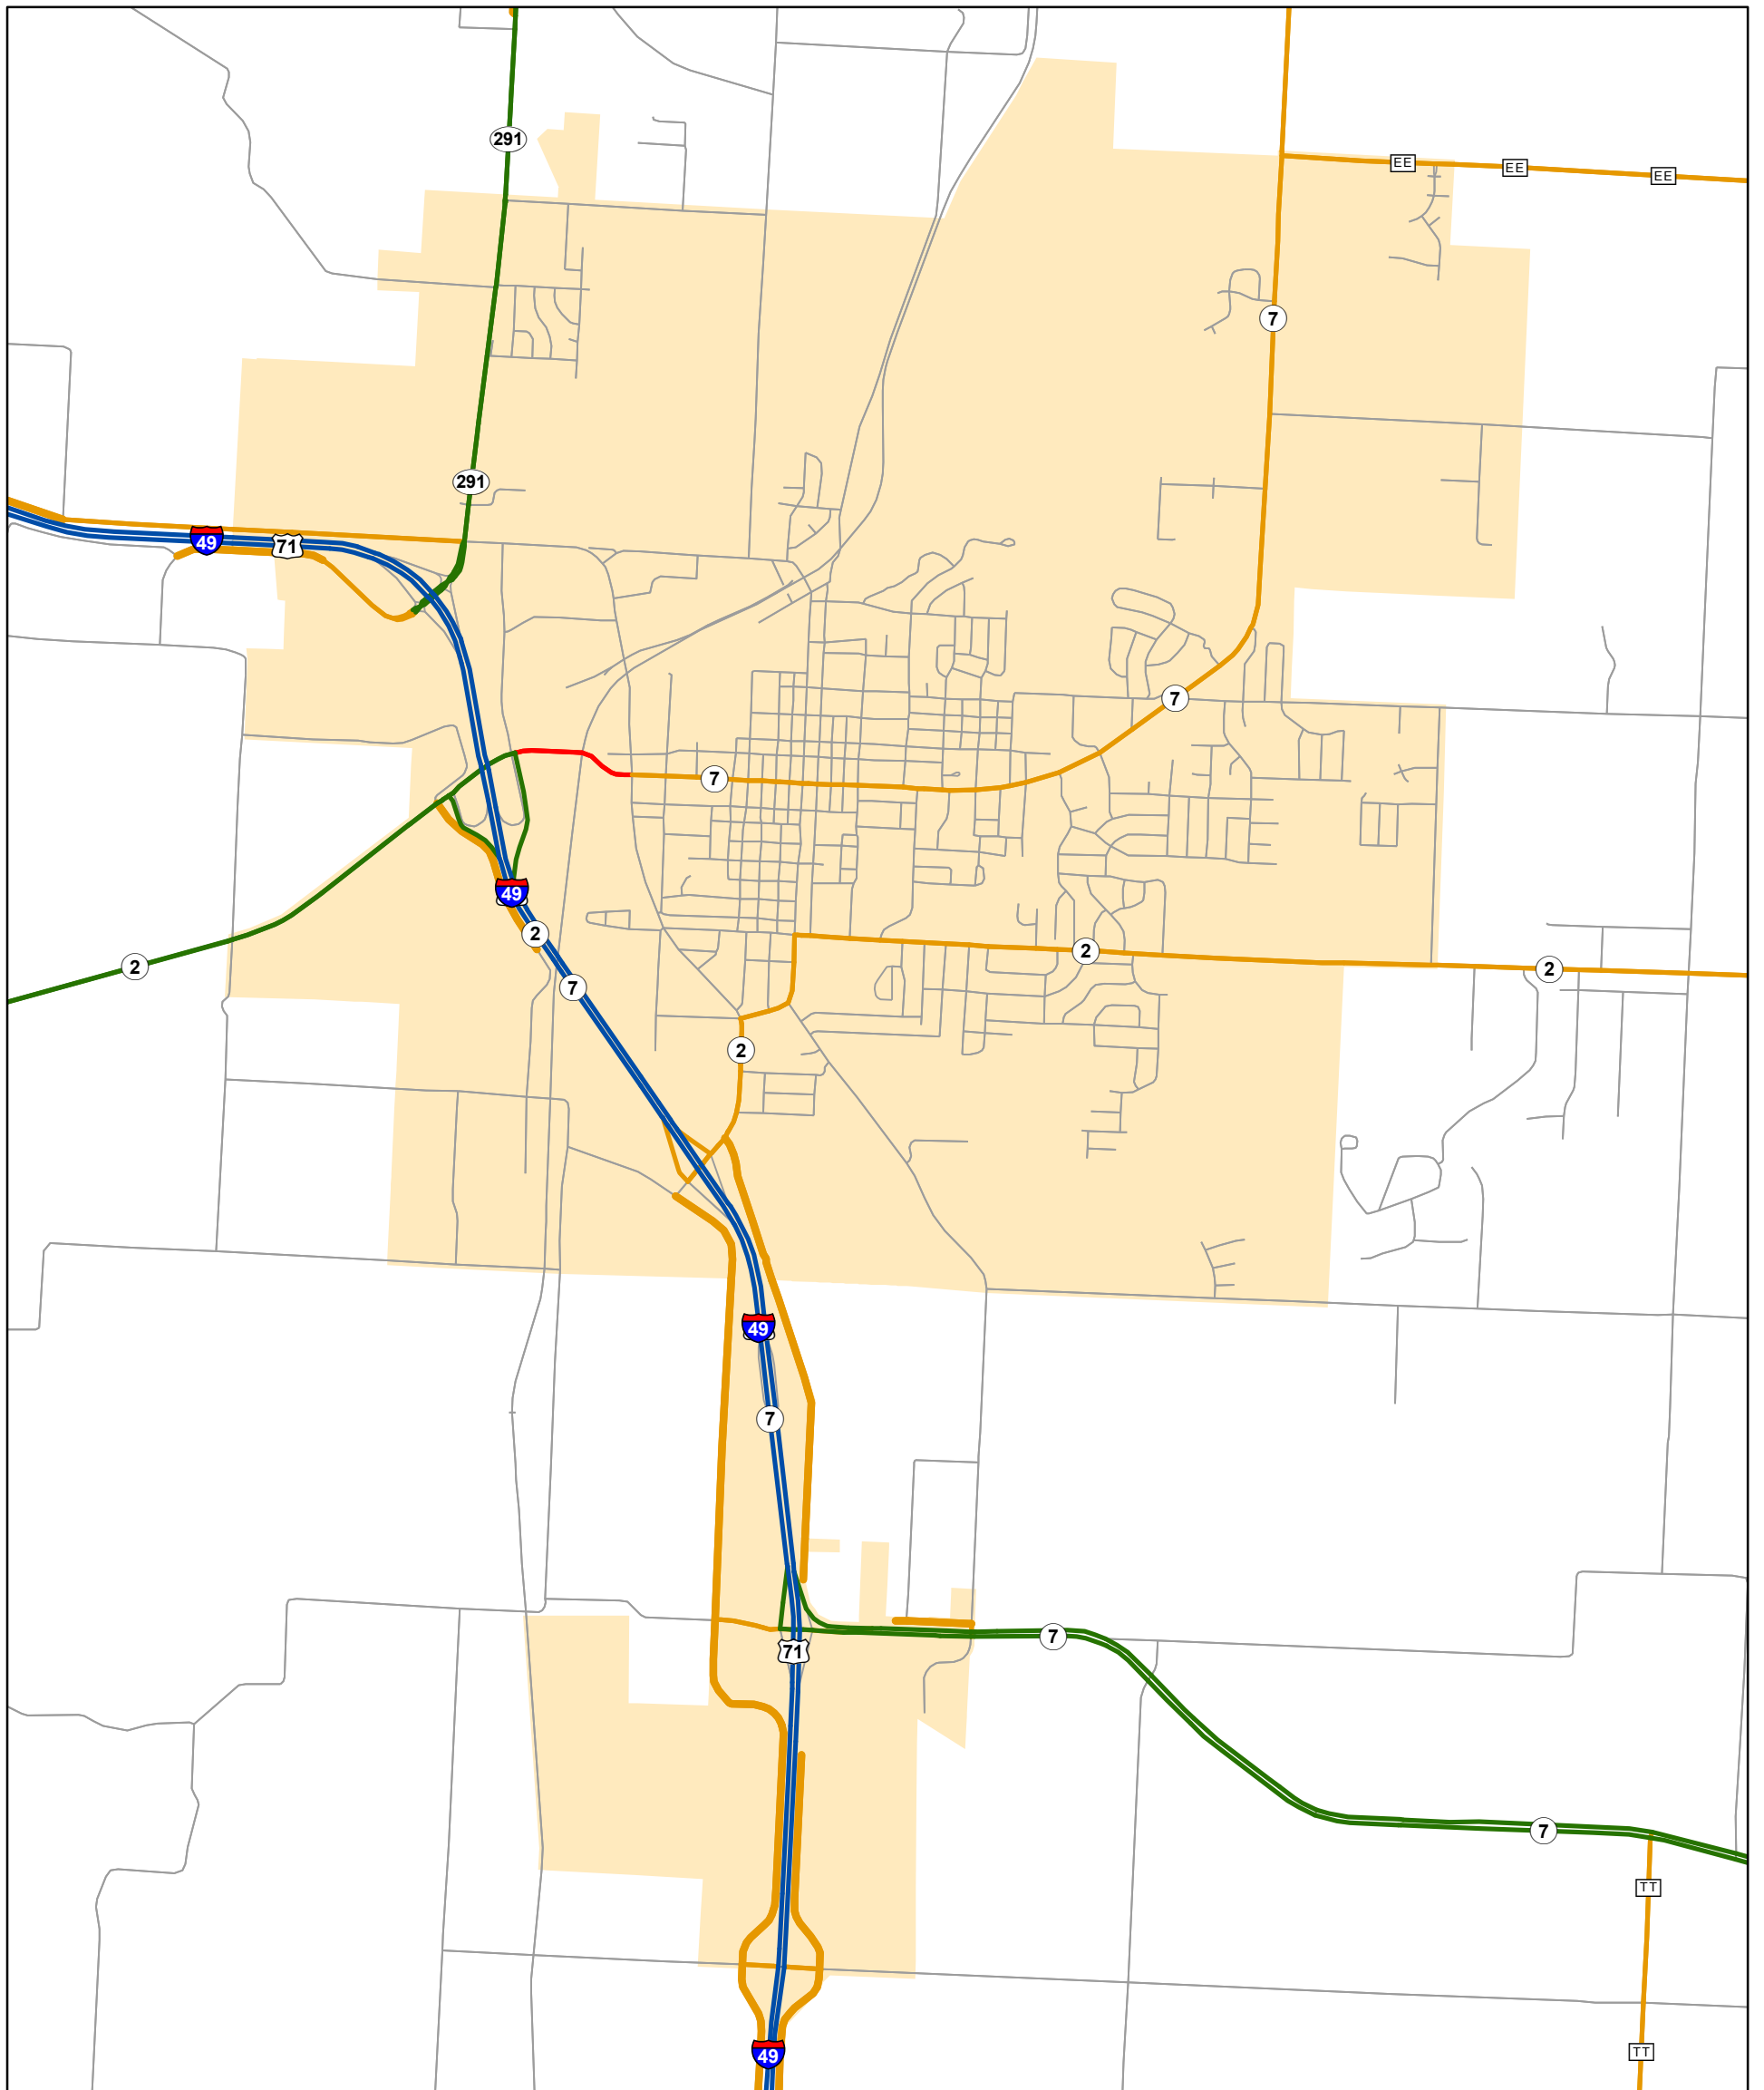

# State System Urban Area

## HARRISONVILLE

State System Class	Miles
Interstate	5.093
Primary	3.284
Supplementary	14.364
State Marked - NOS	
Other Roads	
Urban Area	