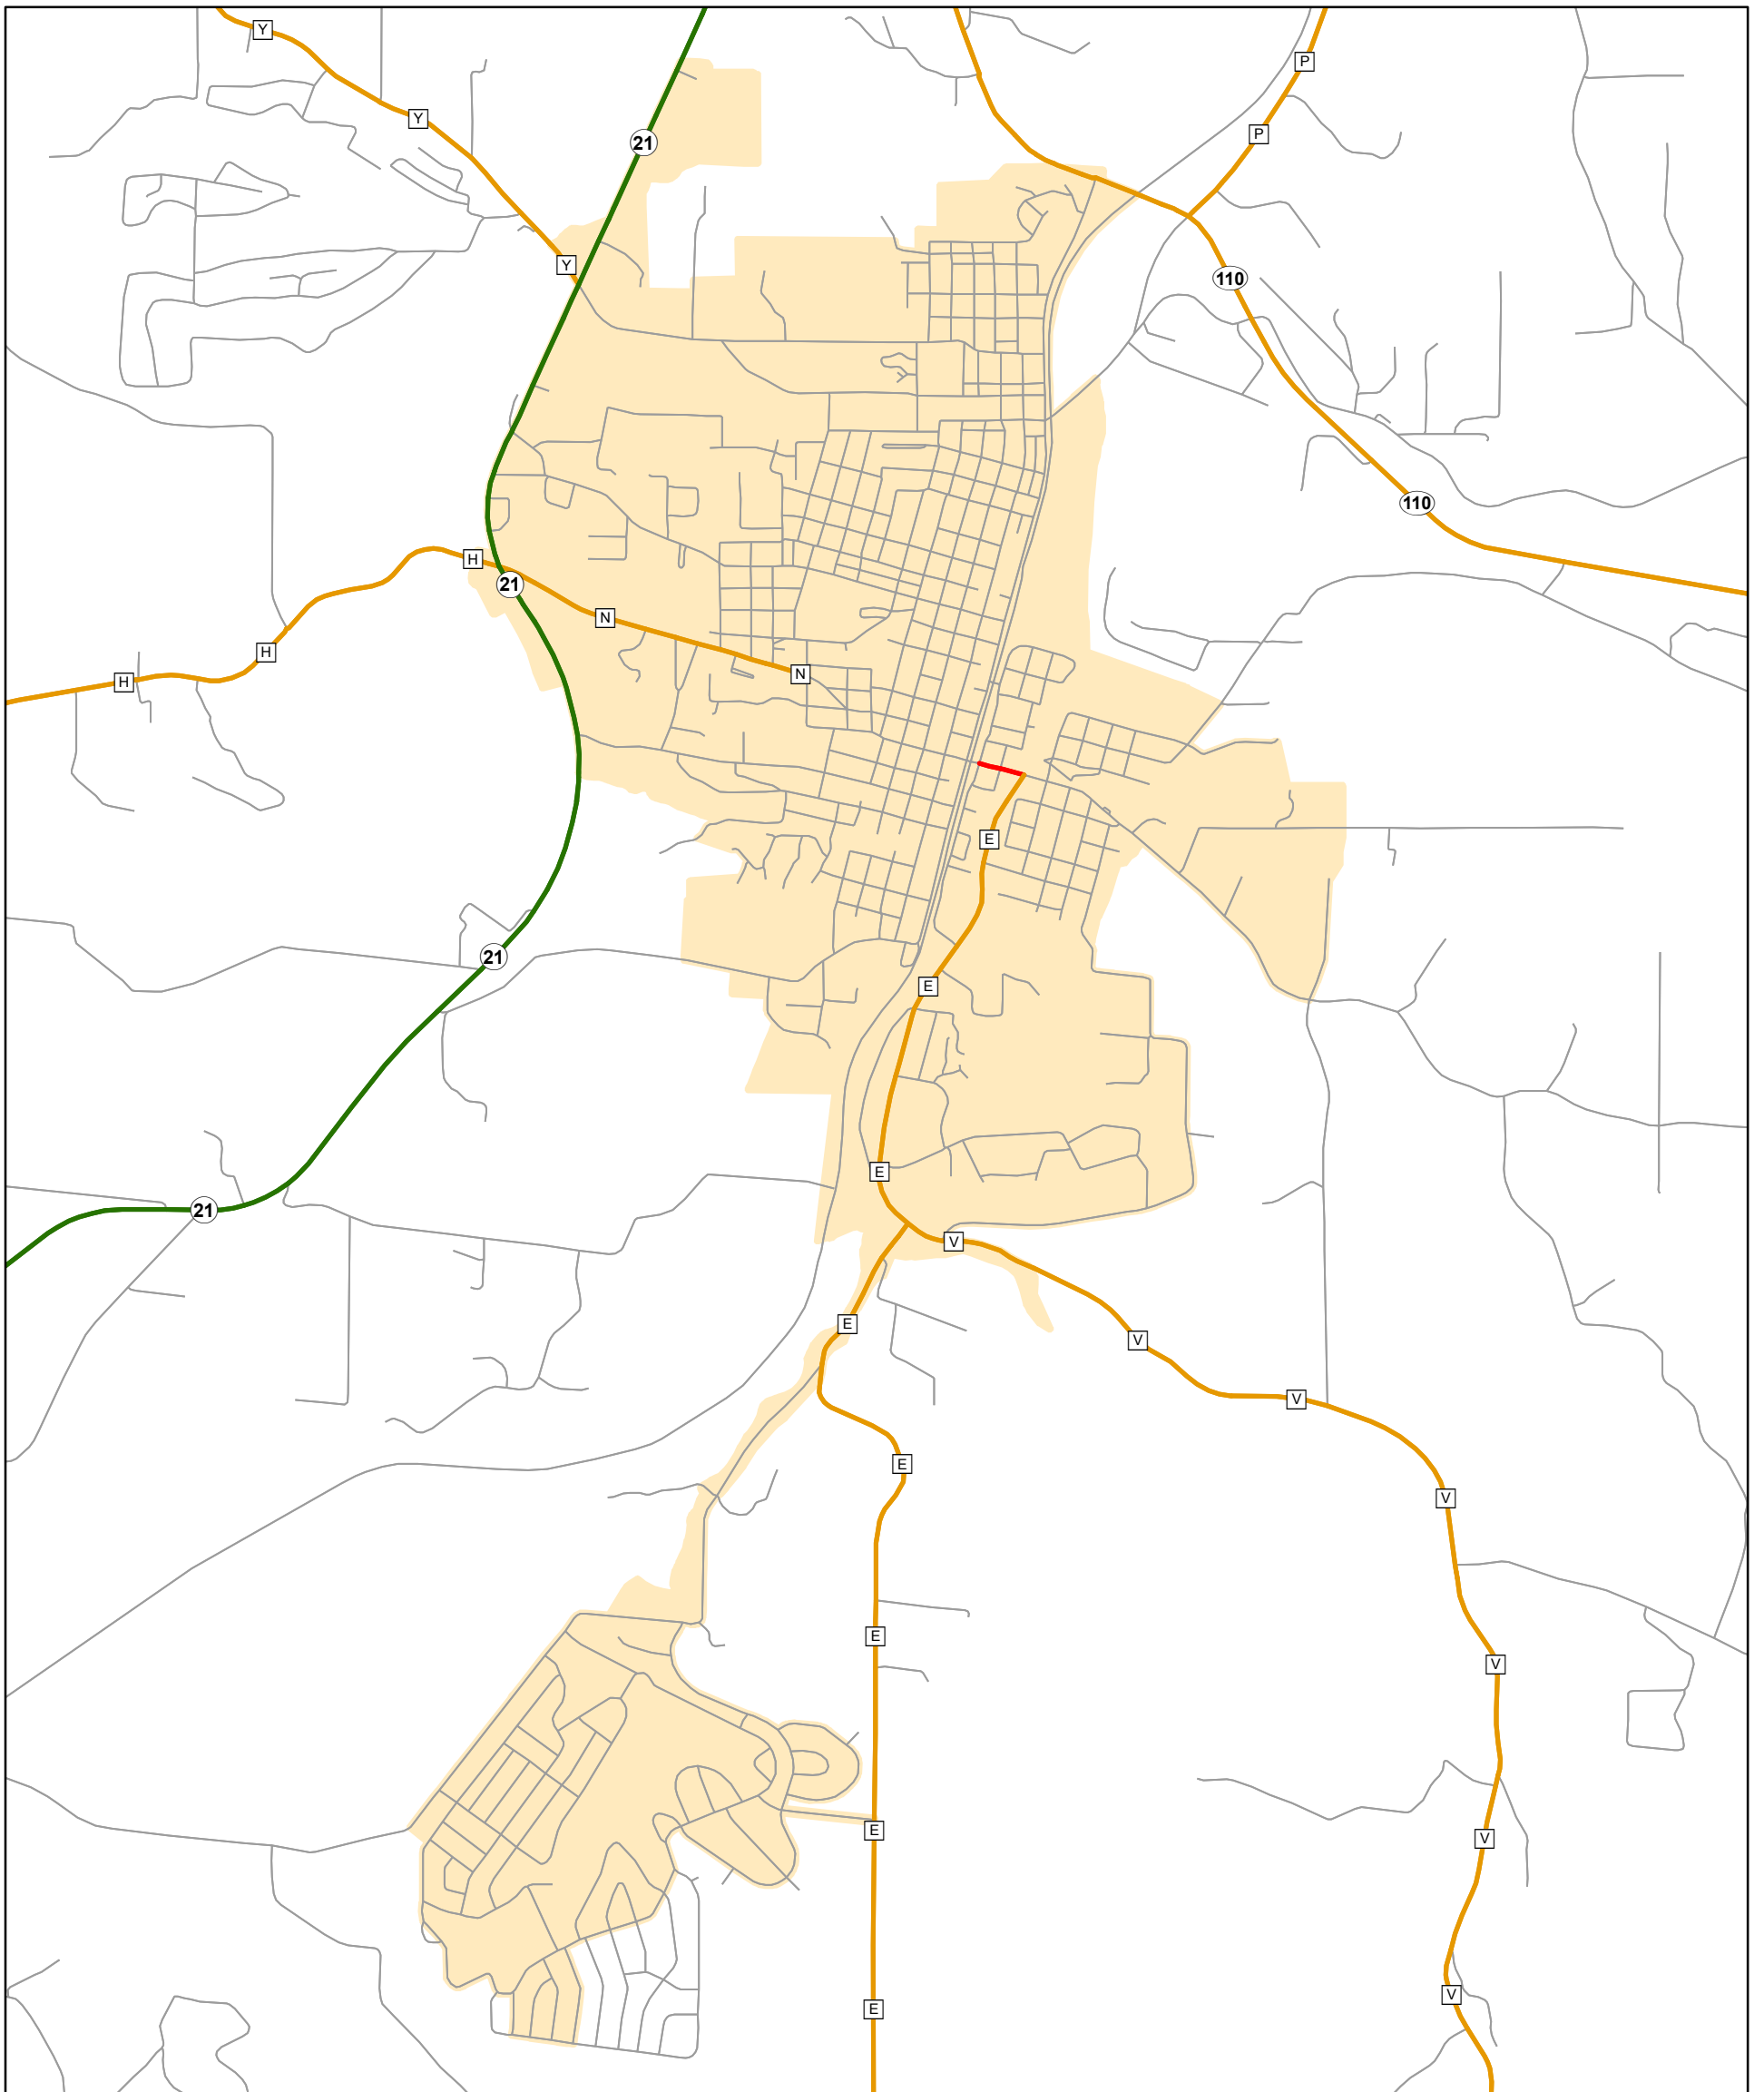

State System Urban Area

DE SOTO

Date: 4/13/2016

State System Class	Miles
Interstate	0
Primary	2.203
Supplementary	3.761
State Marked - NOS	
Other Roads	
Urban Area	