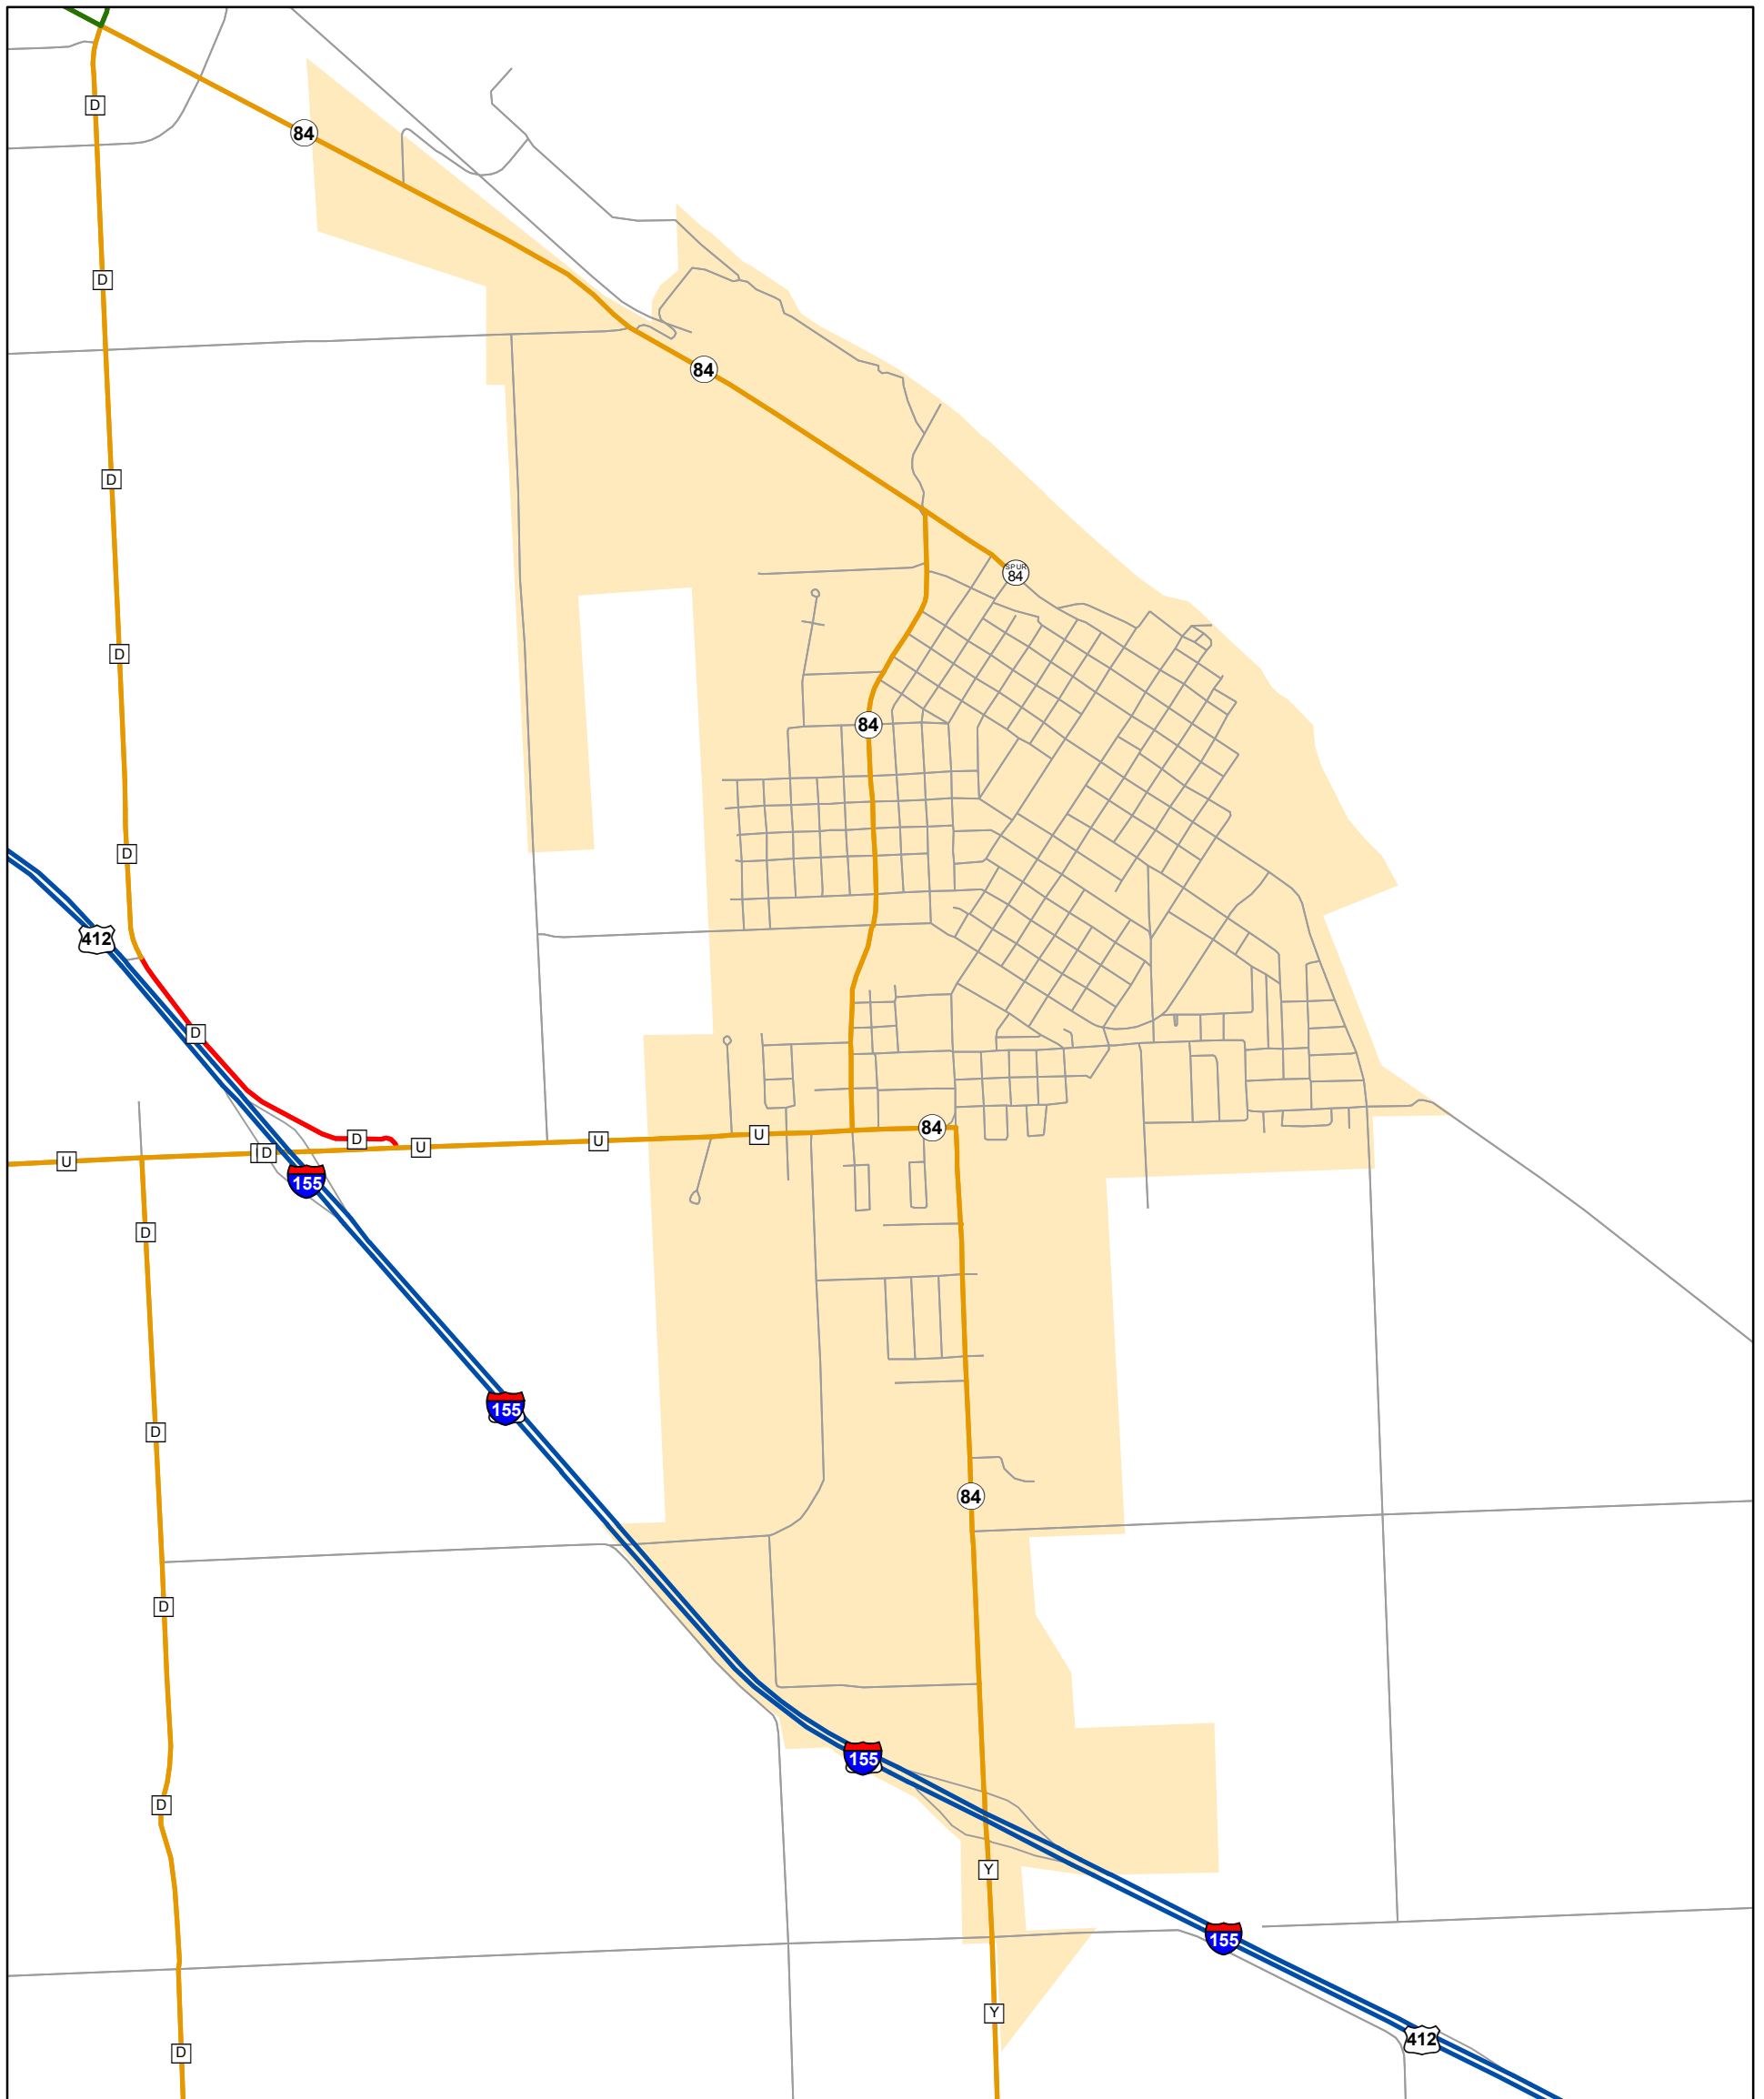

State System Urban Area

CARUTHERSVILLE

State System Class	Miles
Interstate	1.502
Primary	0
Supplementary	6.417
State Marked - NOS	
Other Roads	
Urban Area	