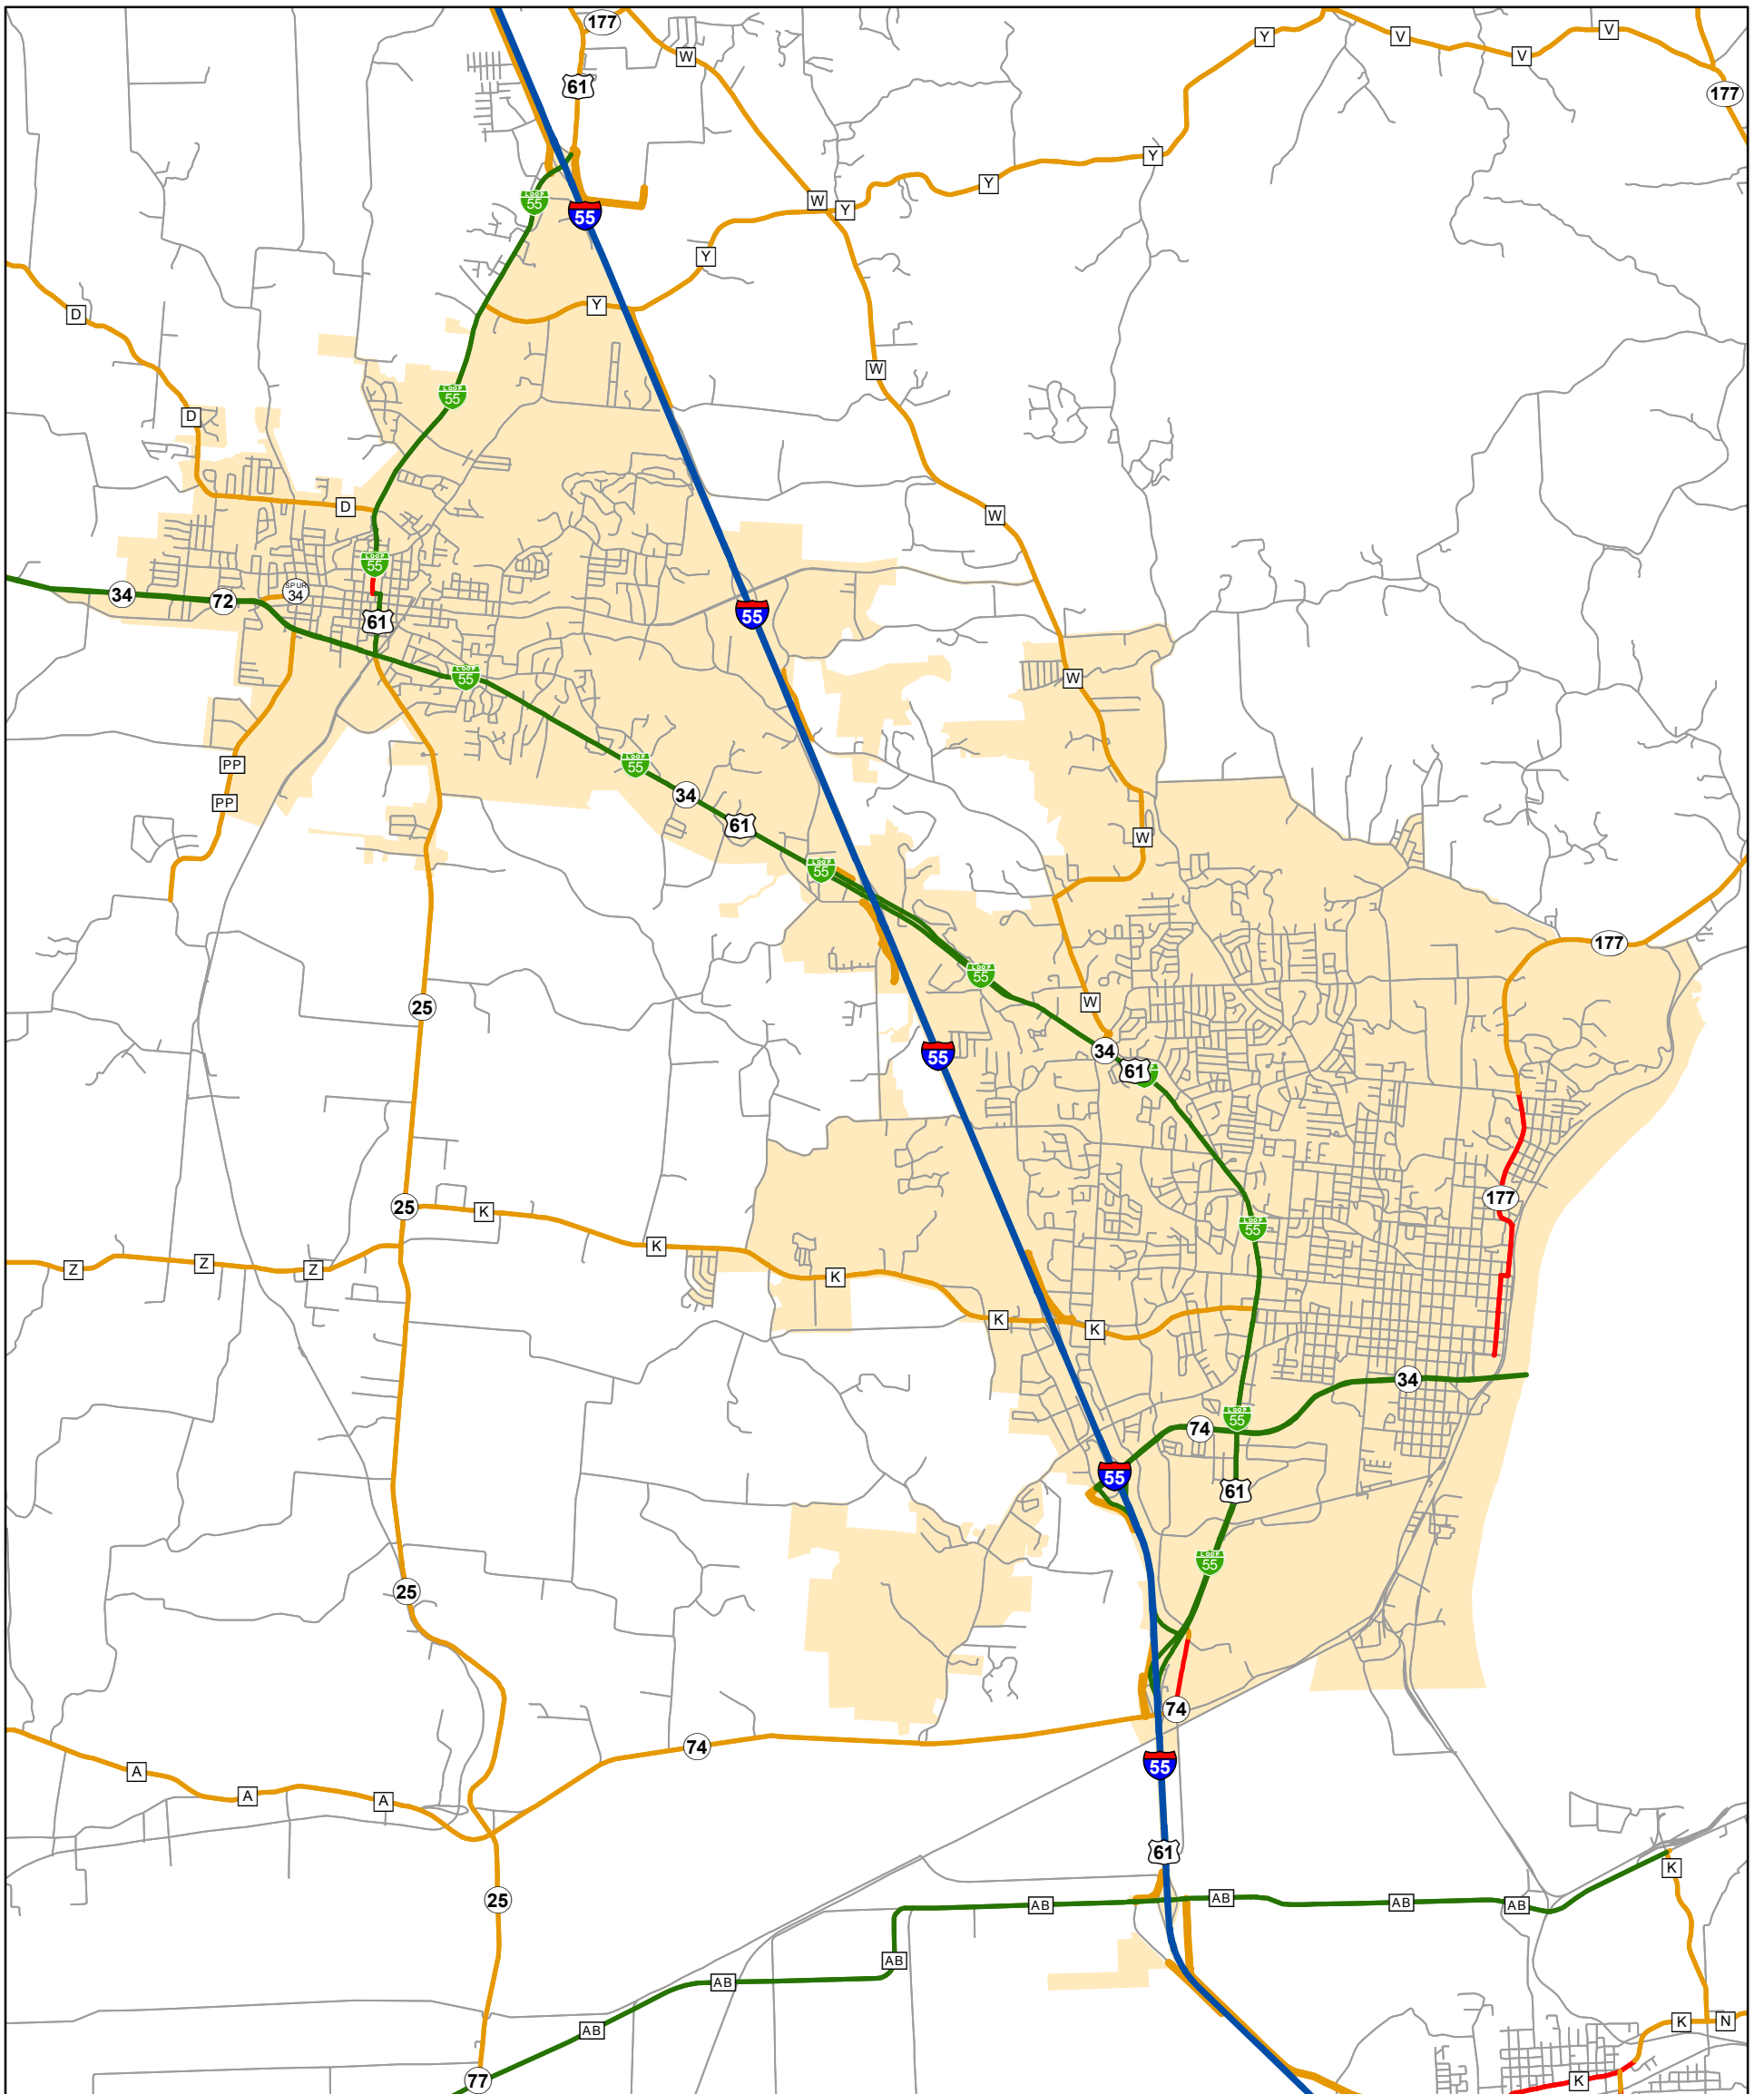

State System Urban Area

CAPE GIRARDEAU

State System Class	Miles
Interstate	14.487
Primary	22.089
Supplementary	22.867
State Marked - NOS	
Other Roads	
Urban Area	