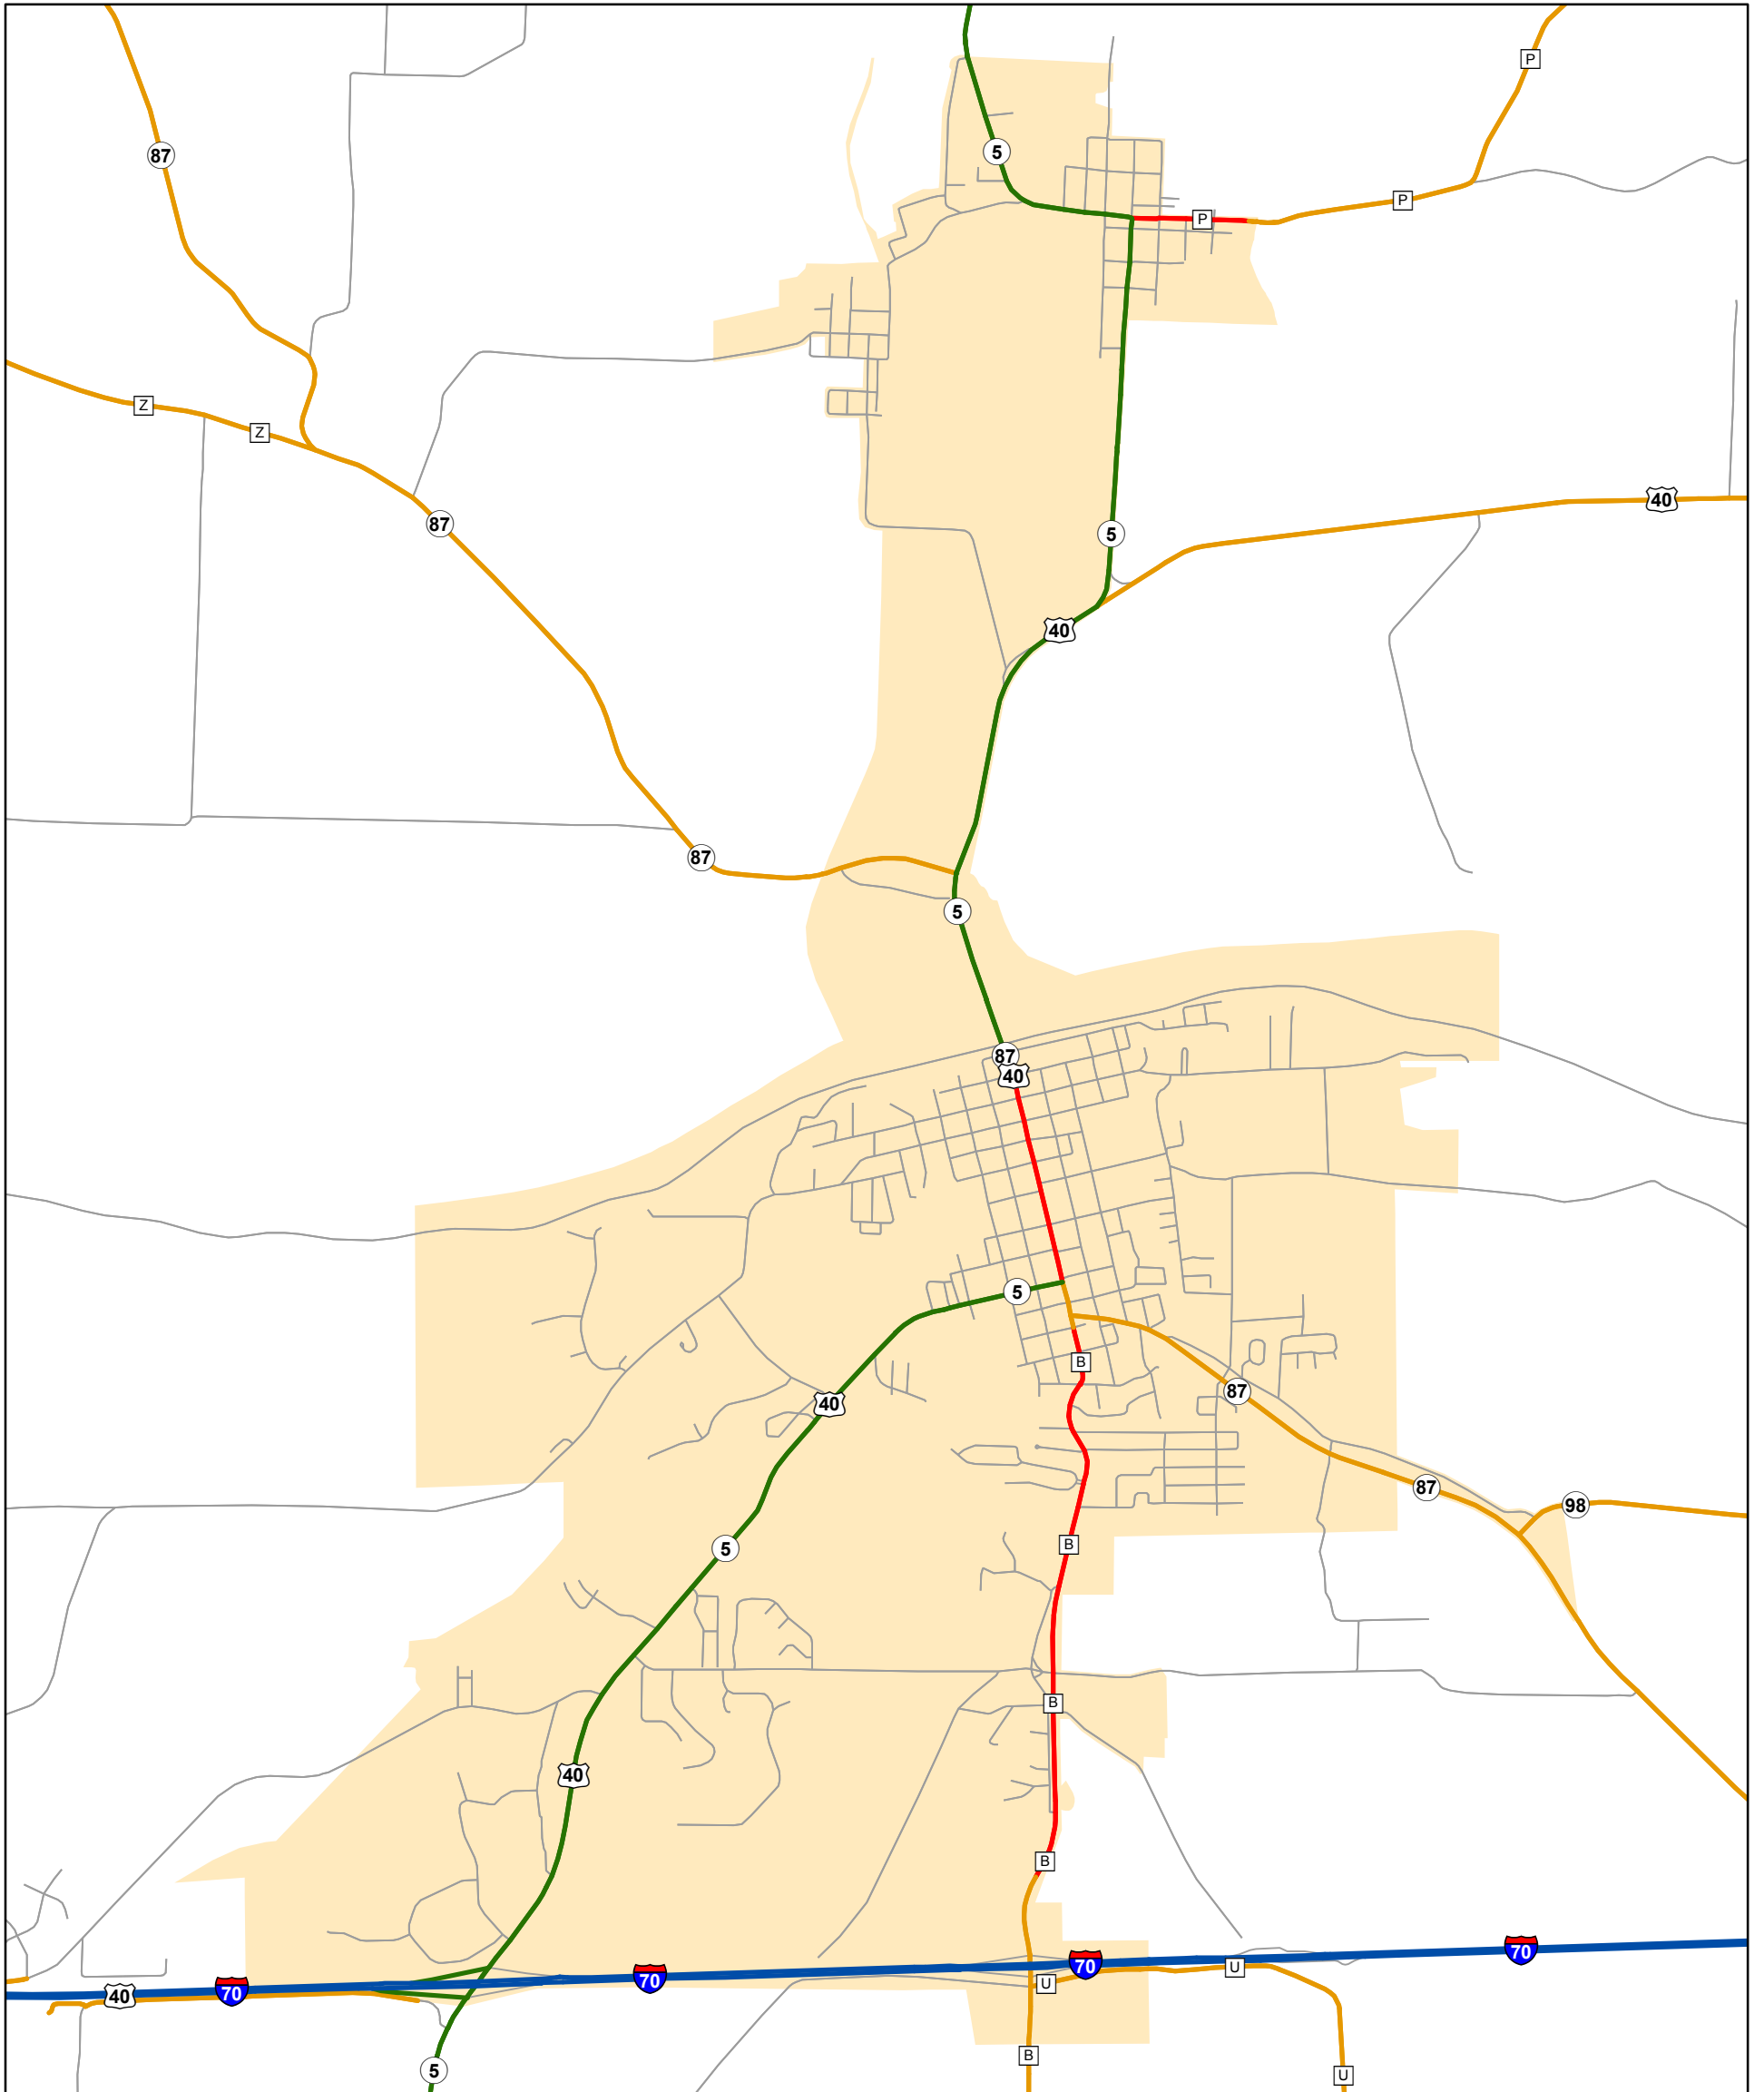

State System Urban Area

BOONVILLE

Date: 4/13/2016

State System Class	Miles
Interstate	2.878
Primary	7.374
Supplementary	4.24
State Marked - NOS	
Other Roads	
Urban Area	