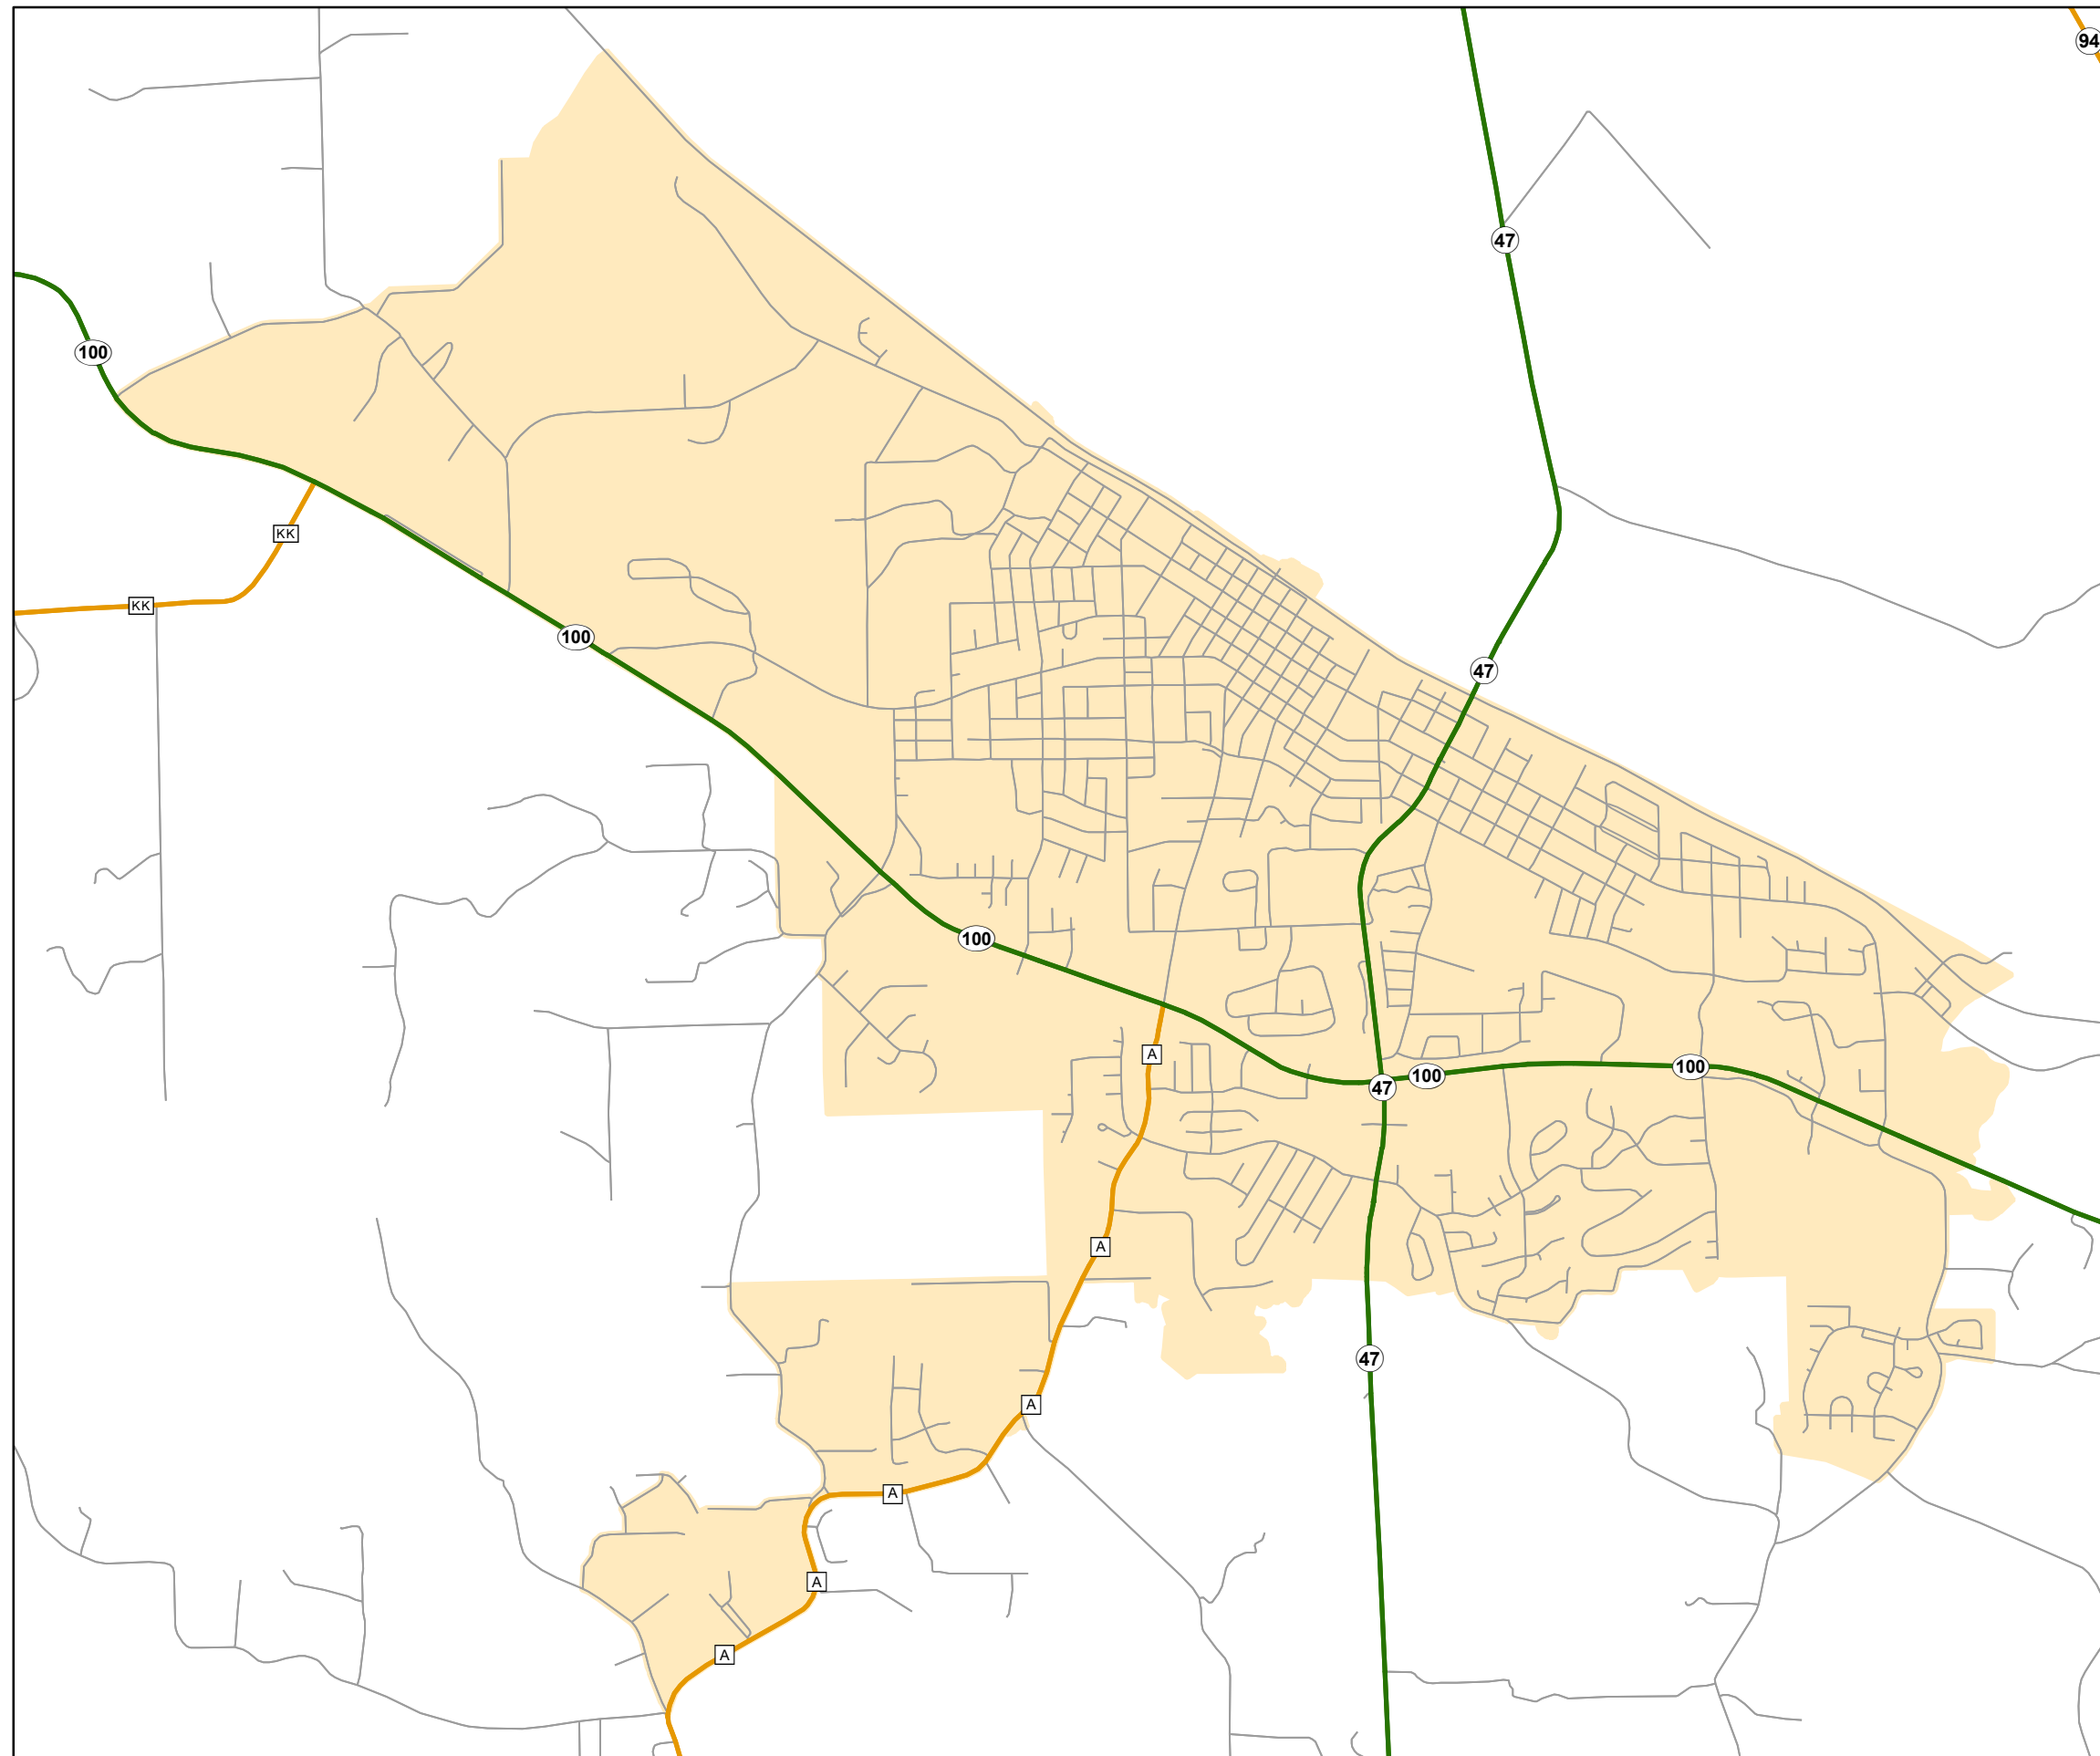

State System Urban Area WASHINGTON

State System Class	Miles
Interstate	0
Primary	8.185
Supplementary	2.964
State Marked - NOS	
Other Roads	
Urban Area	