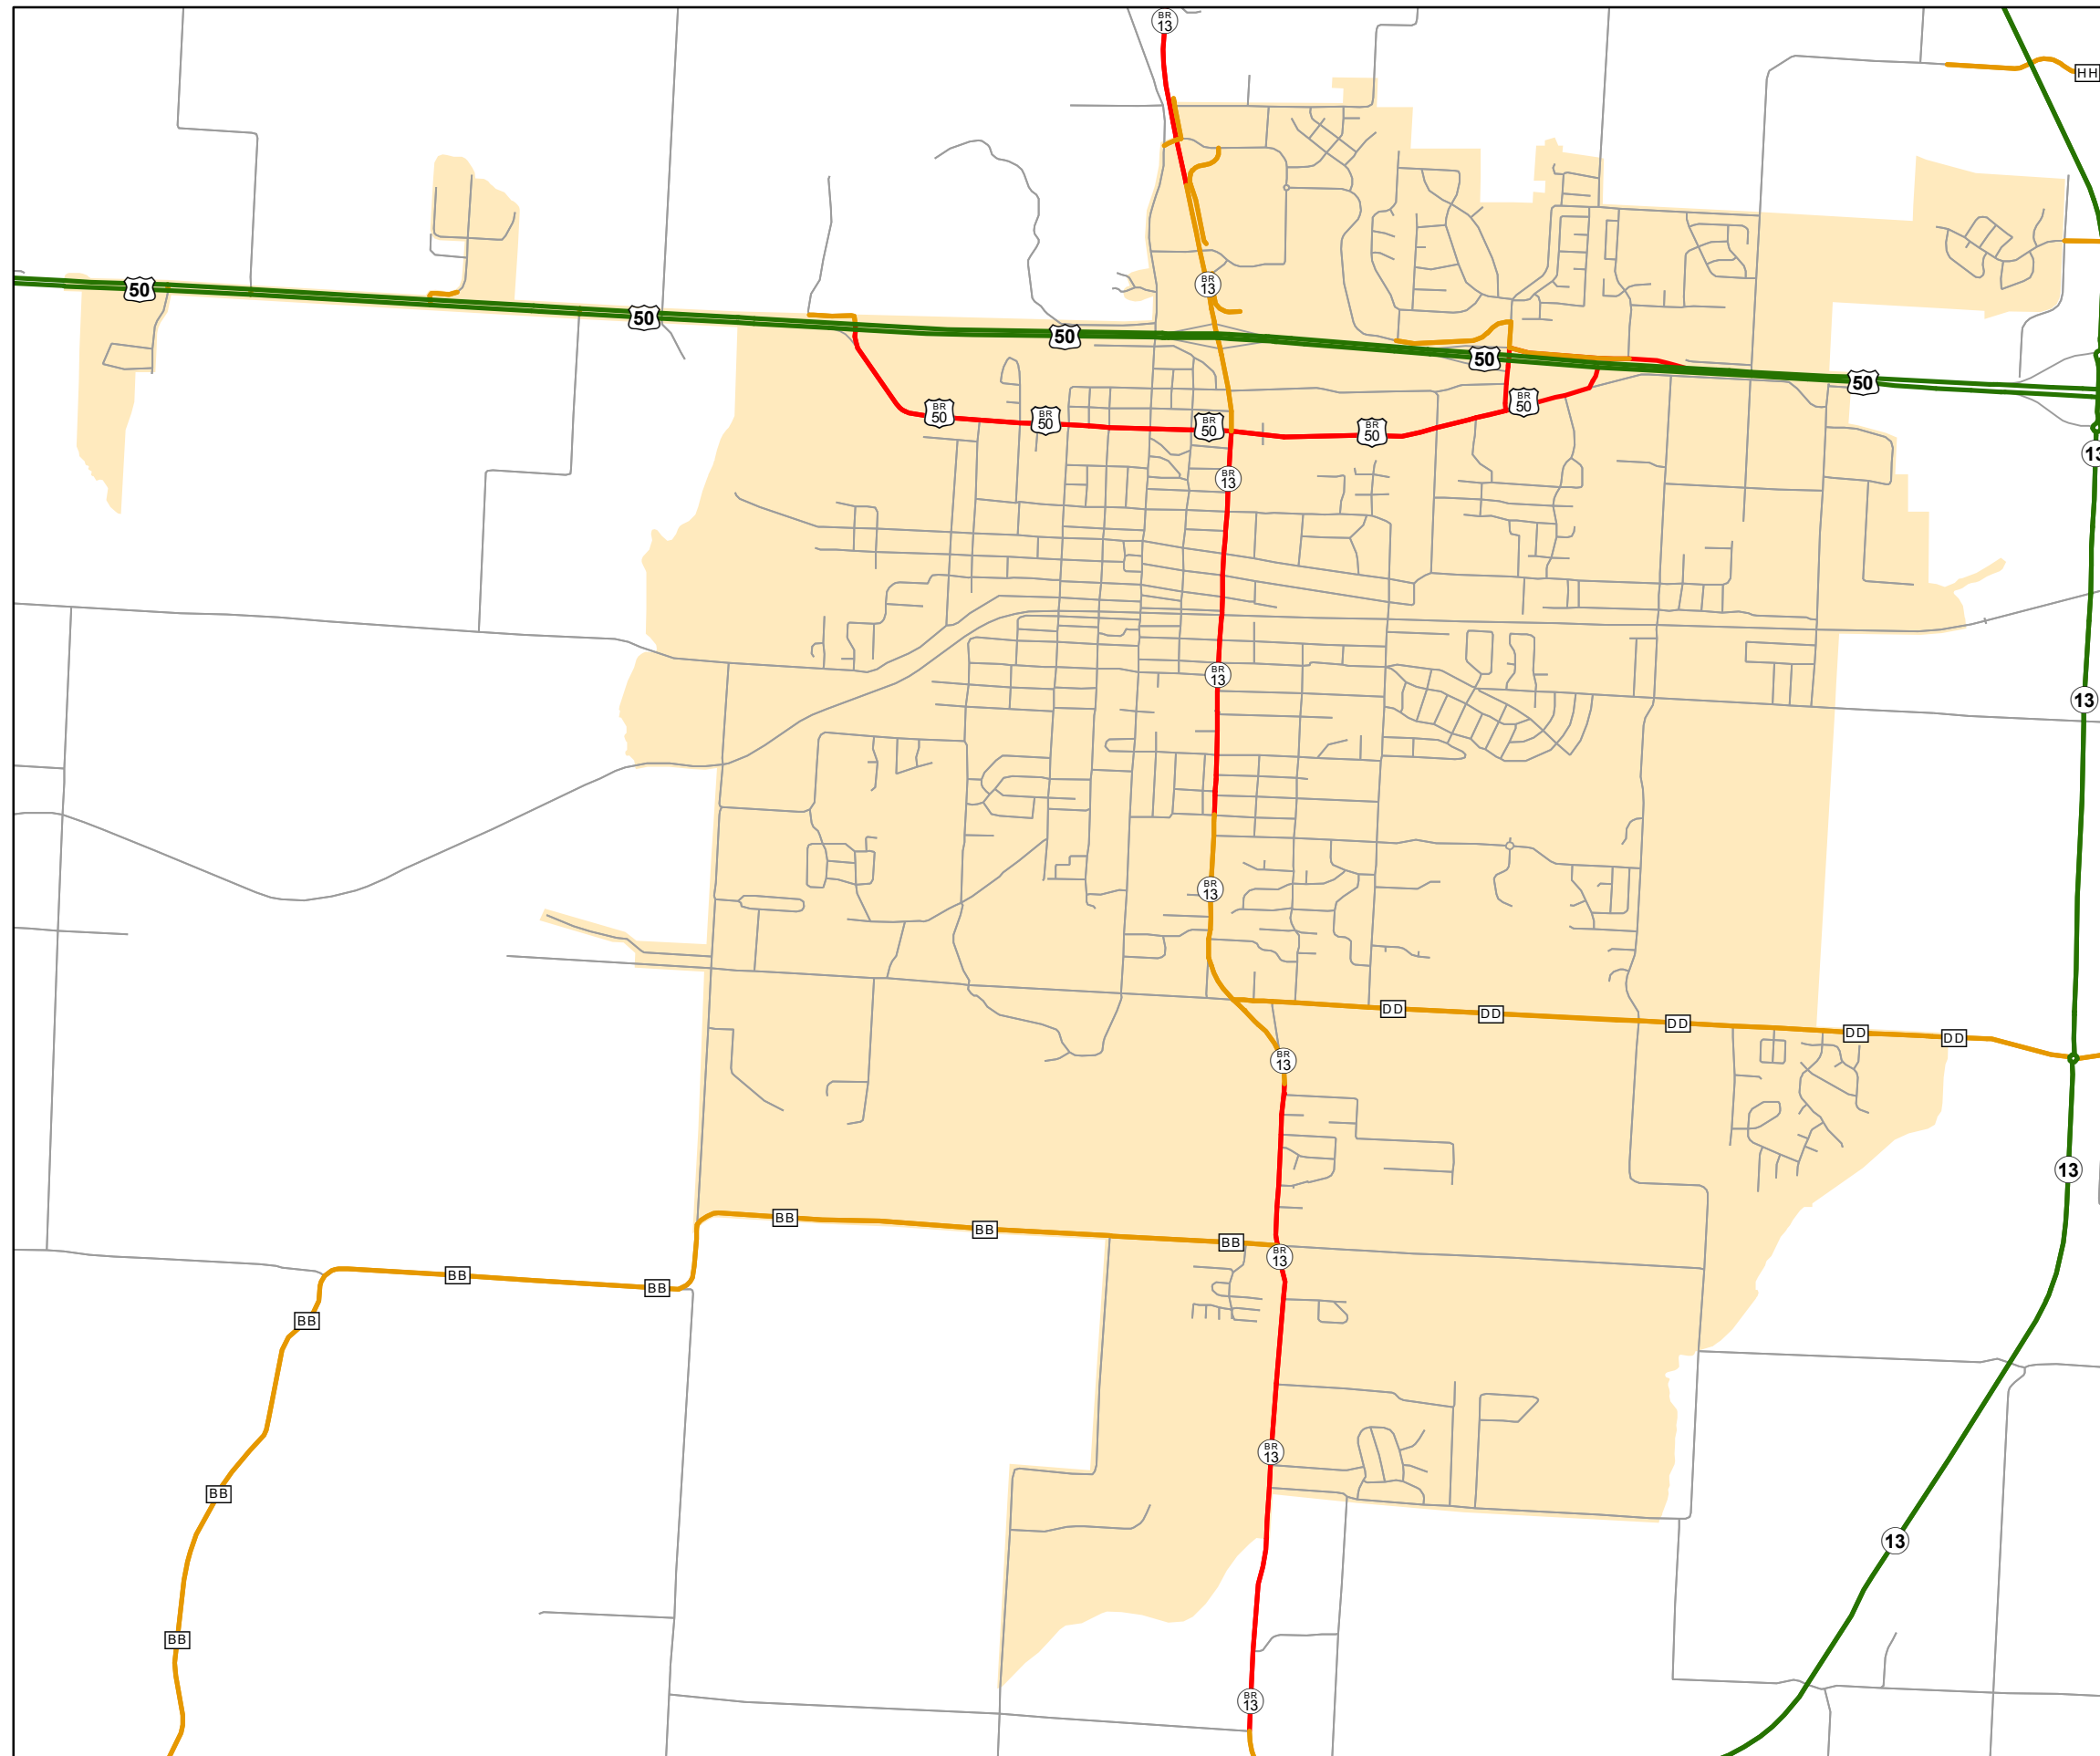

State System Urban Area WARRENSBURG

| State System Class | Miles |
|--------------------|-------|
| Interstate | 0 |
| Primary | 5.541 |
| Supplementary | 7.607 |
| State Marked - NOS | |
| Other Roads | |
| Urban Area | |