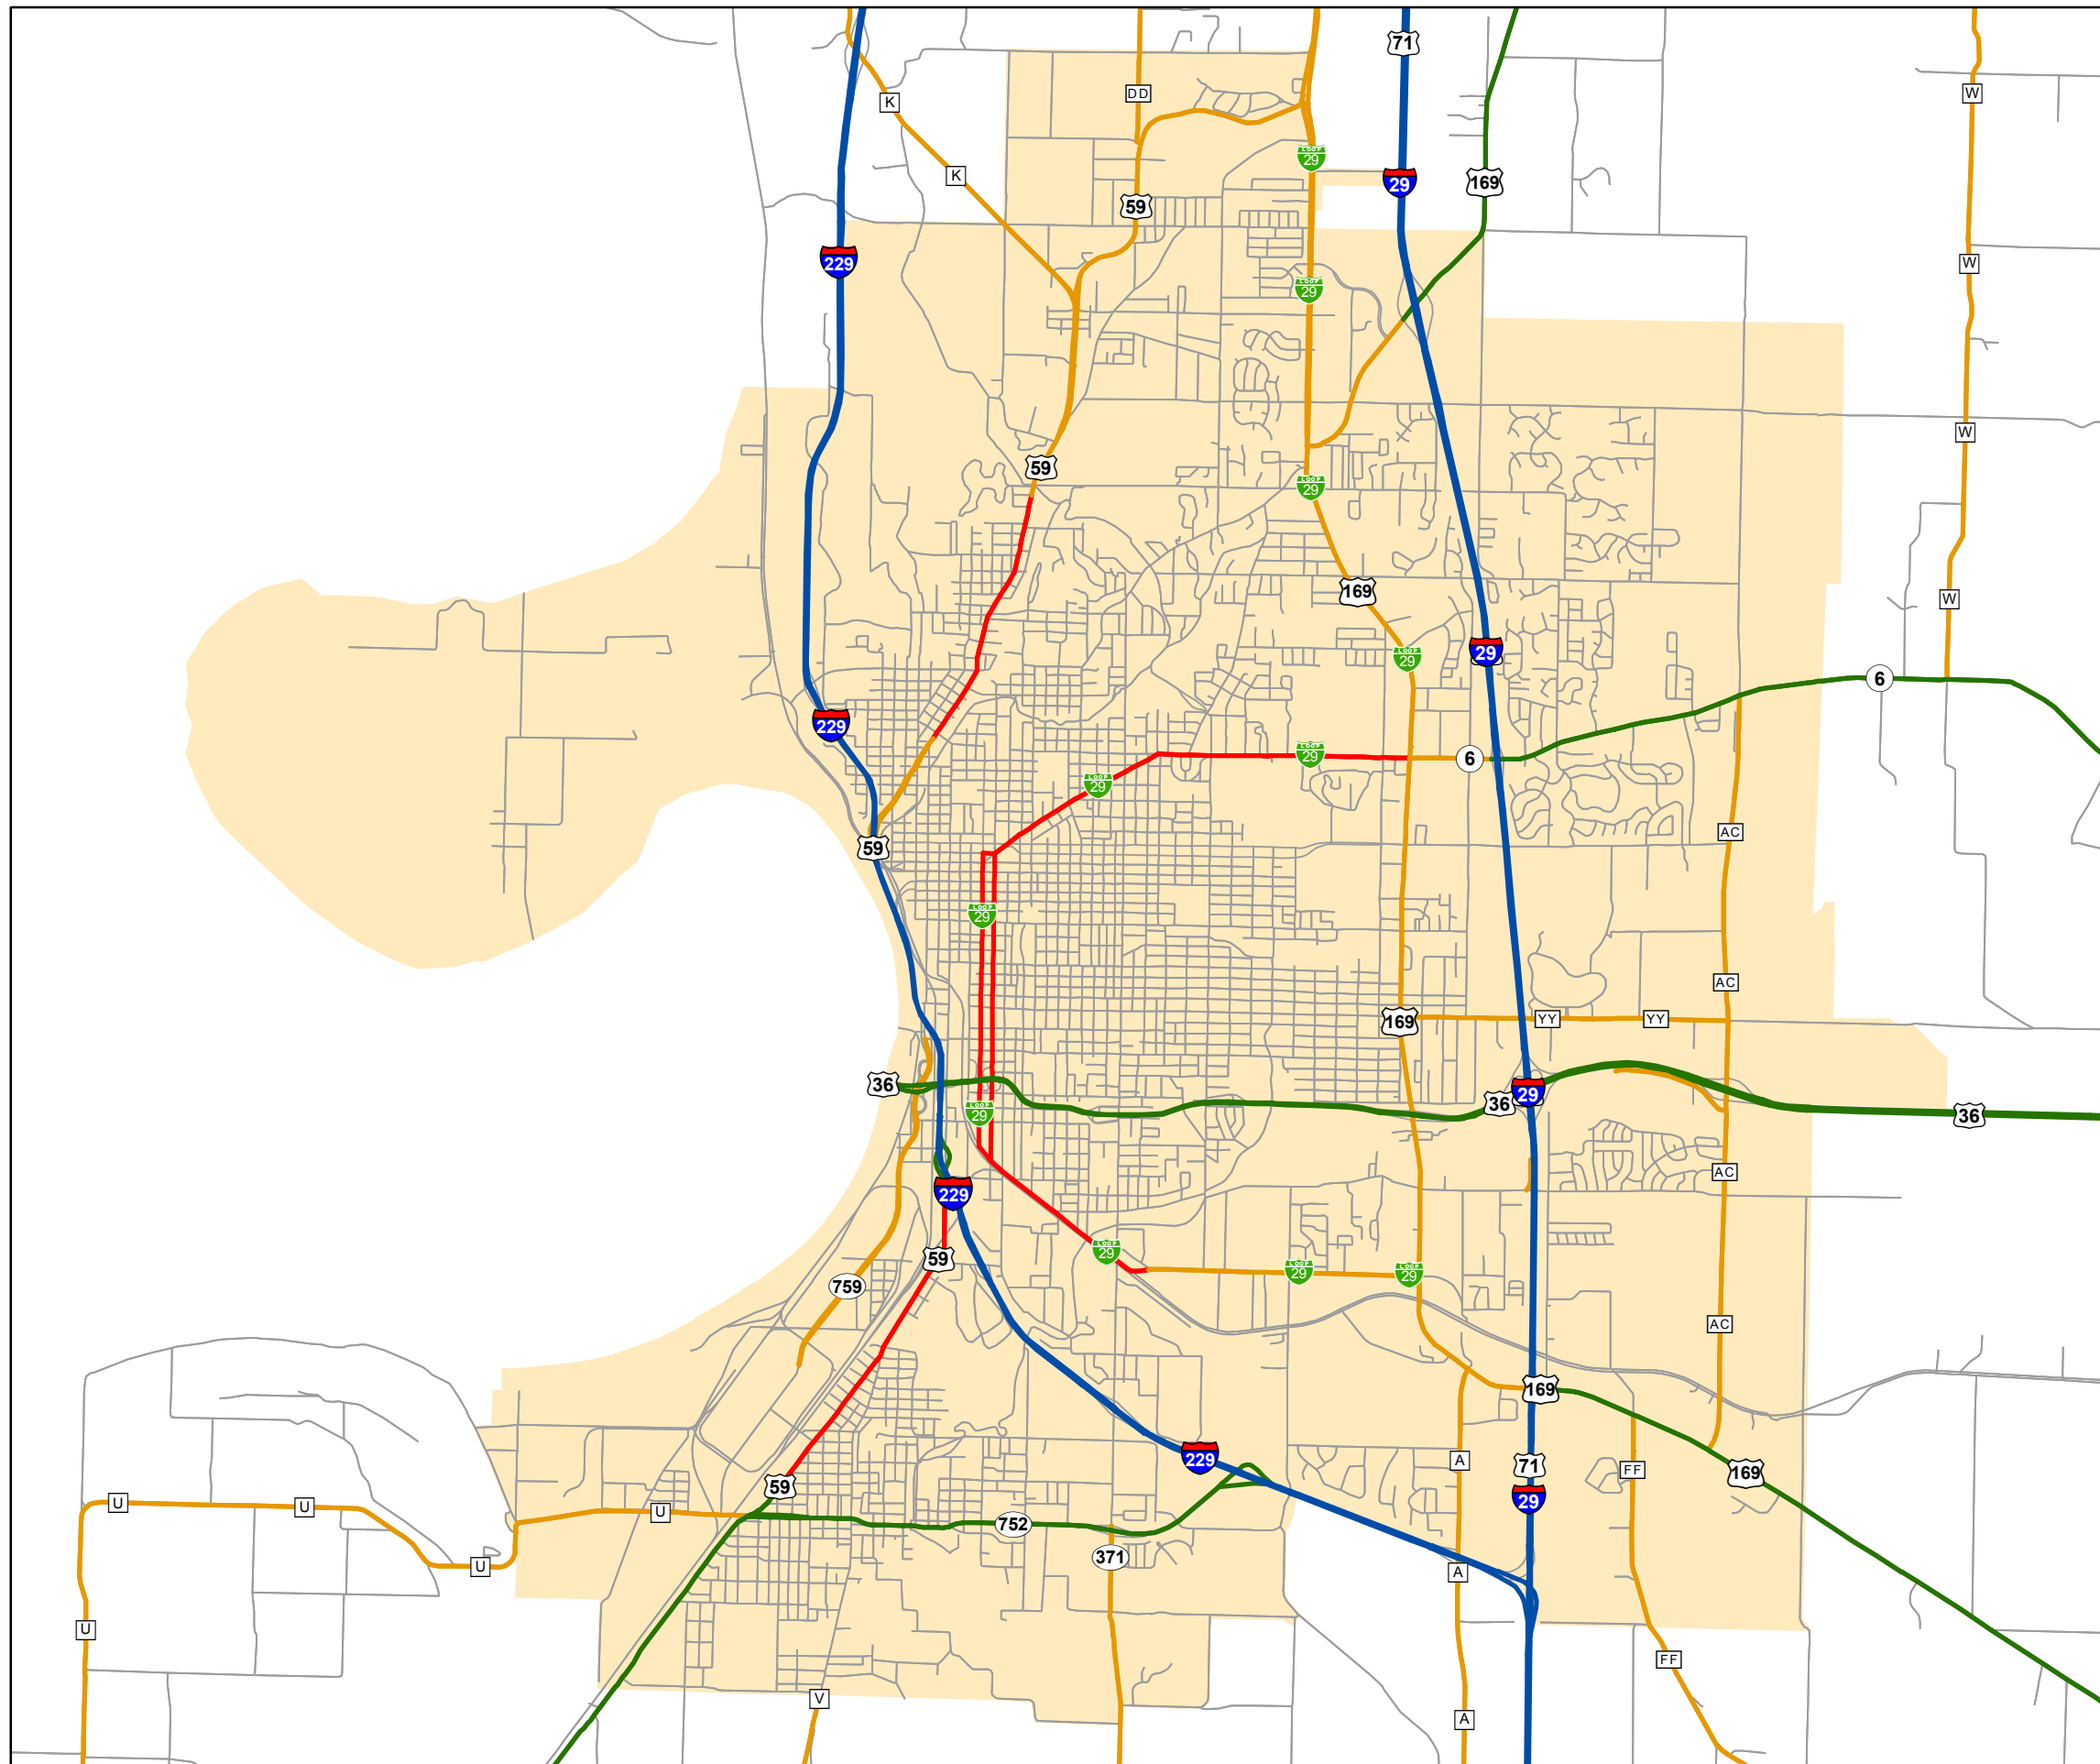

State System Urban Area ST. JOSEPH

State System Class	Miles
Interstate	17.519
Primary	14.846
Supplementary	31.022
State Marked - NOS	
Other Roads	
Urban Area	