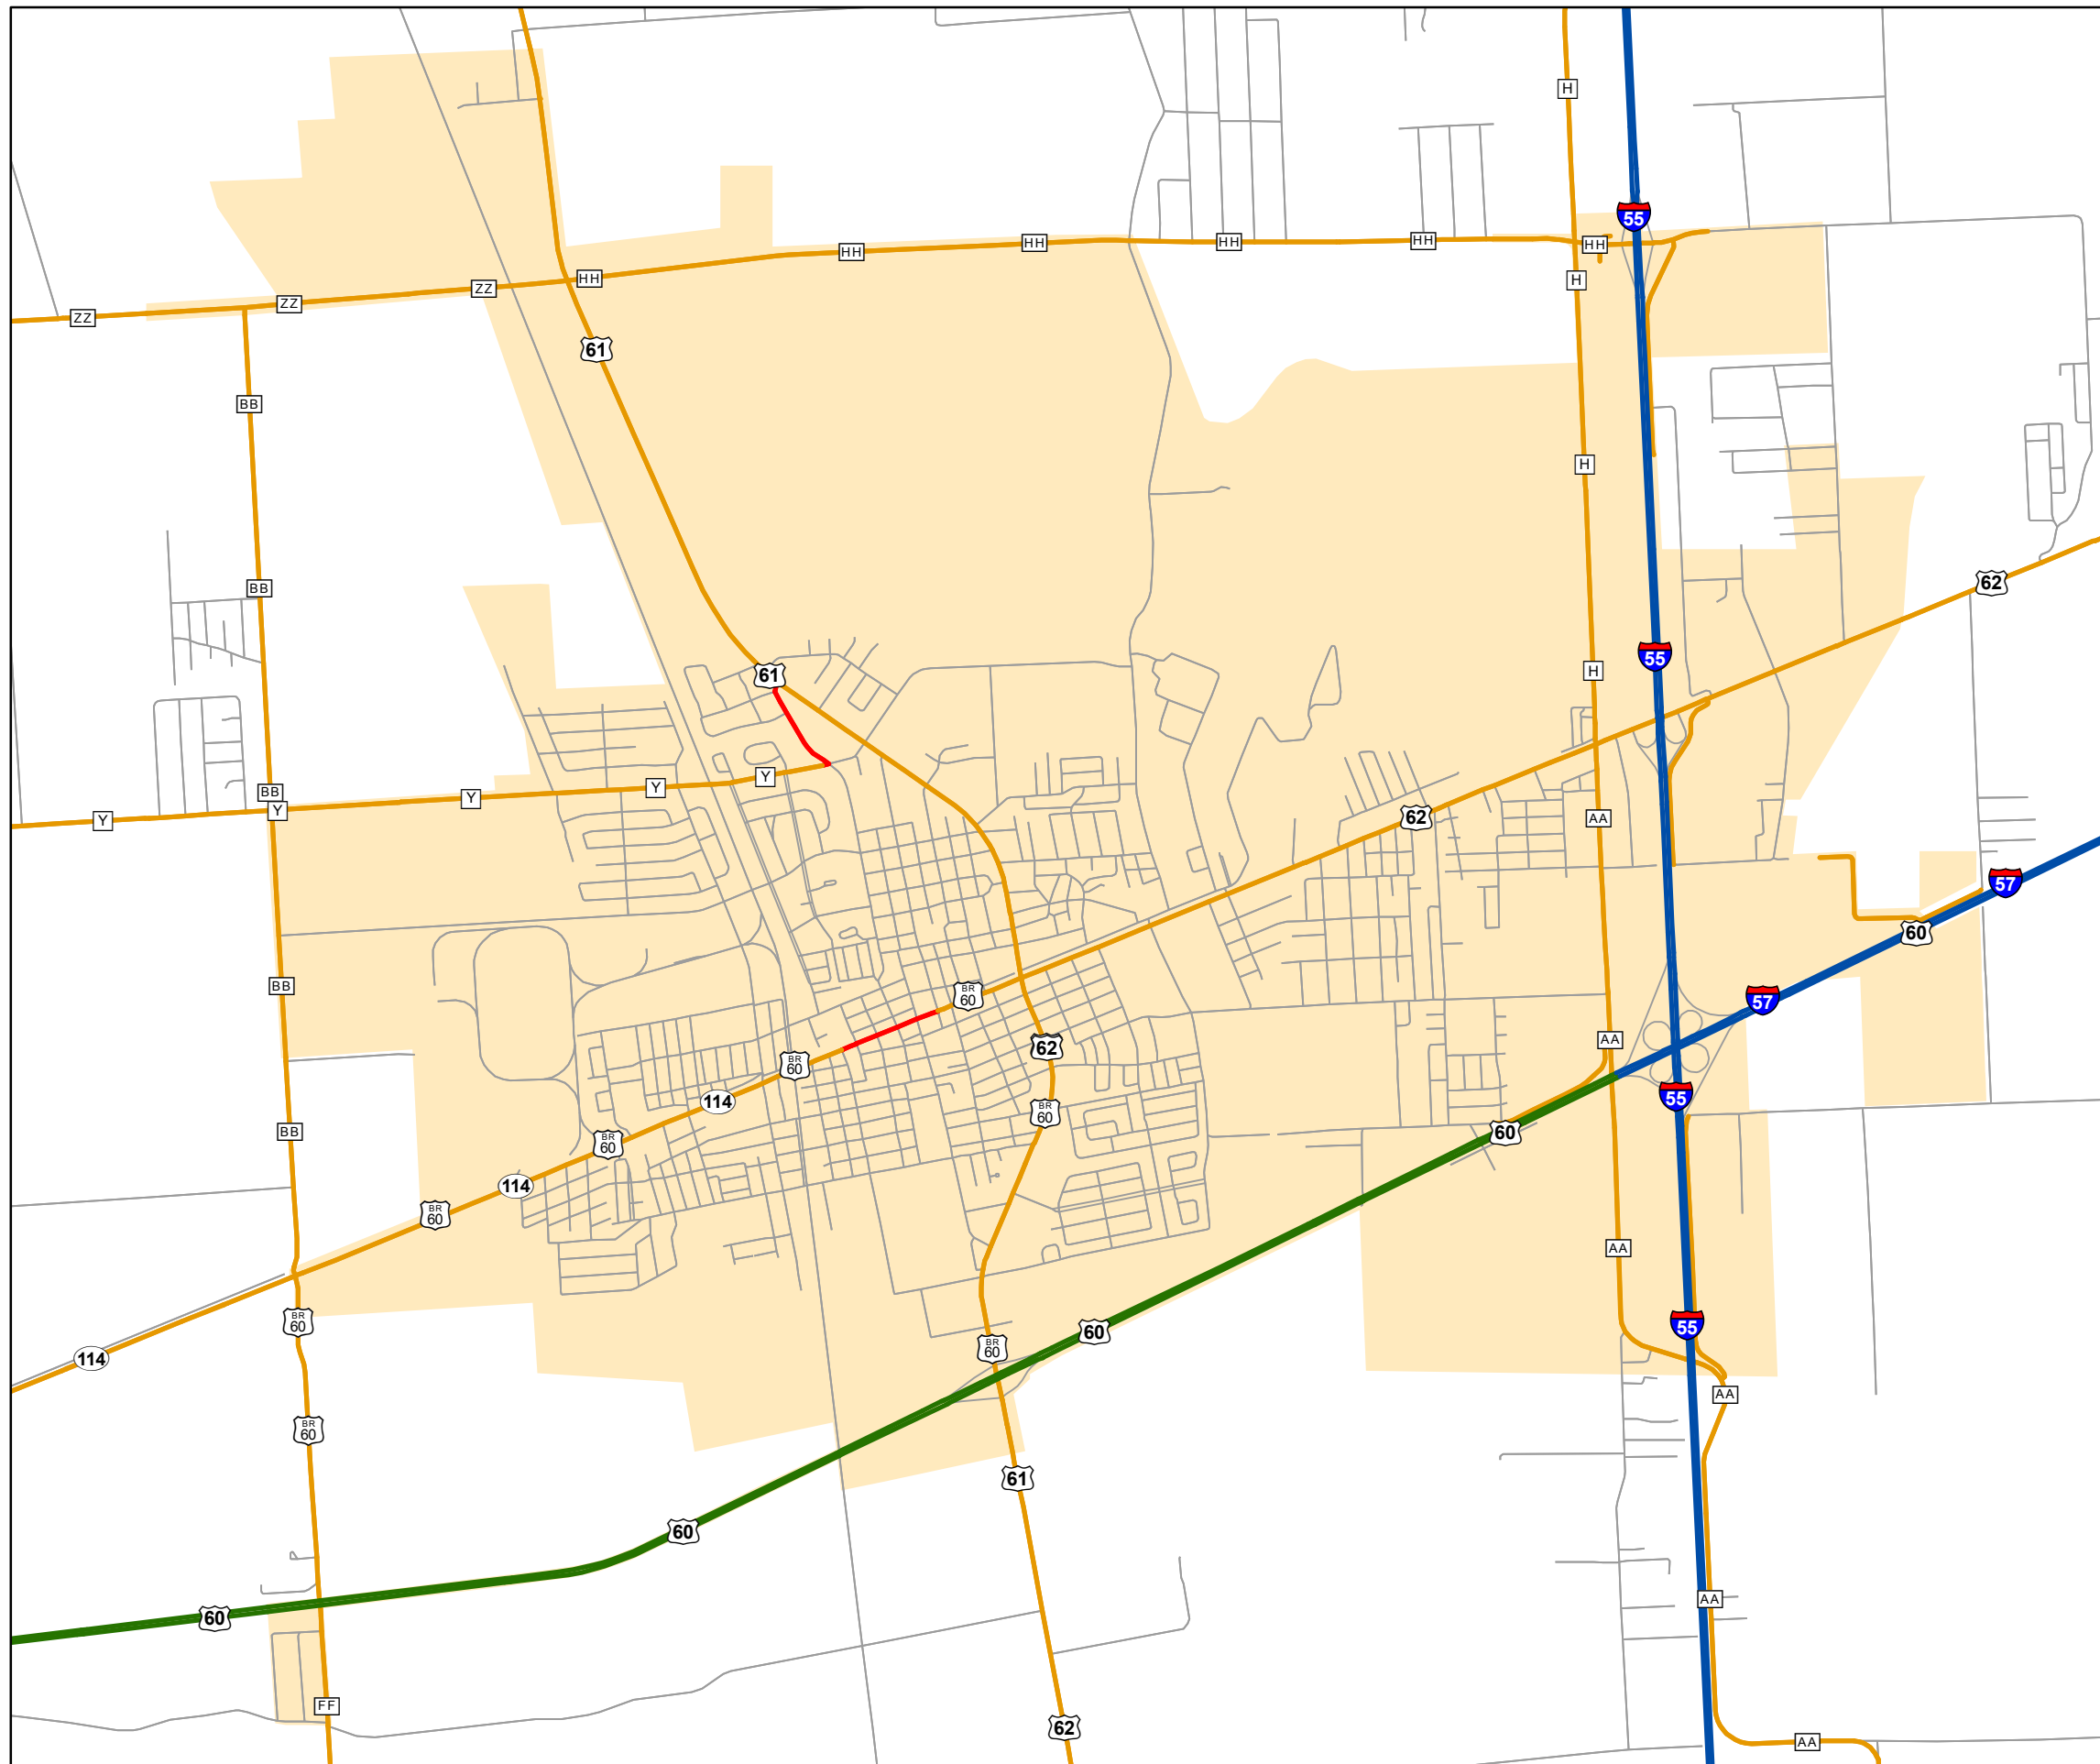

State System Urban Area SIKESTON

State System Class	Miles
Interstate	5.767
Primary	5.852
Supplementary	30.715
State Marked - NOS	
Other Roads	
Urban Area	