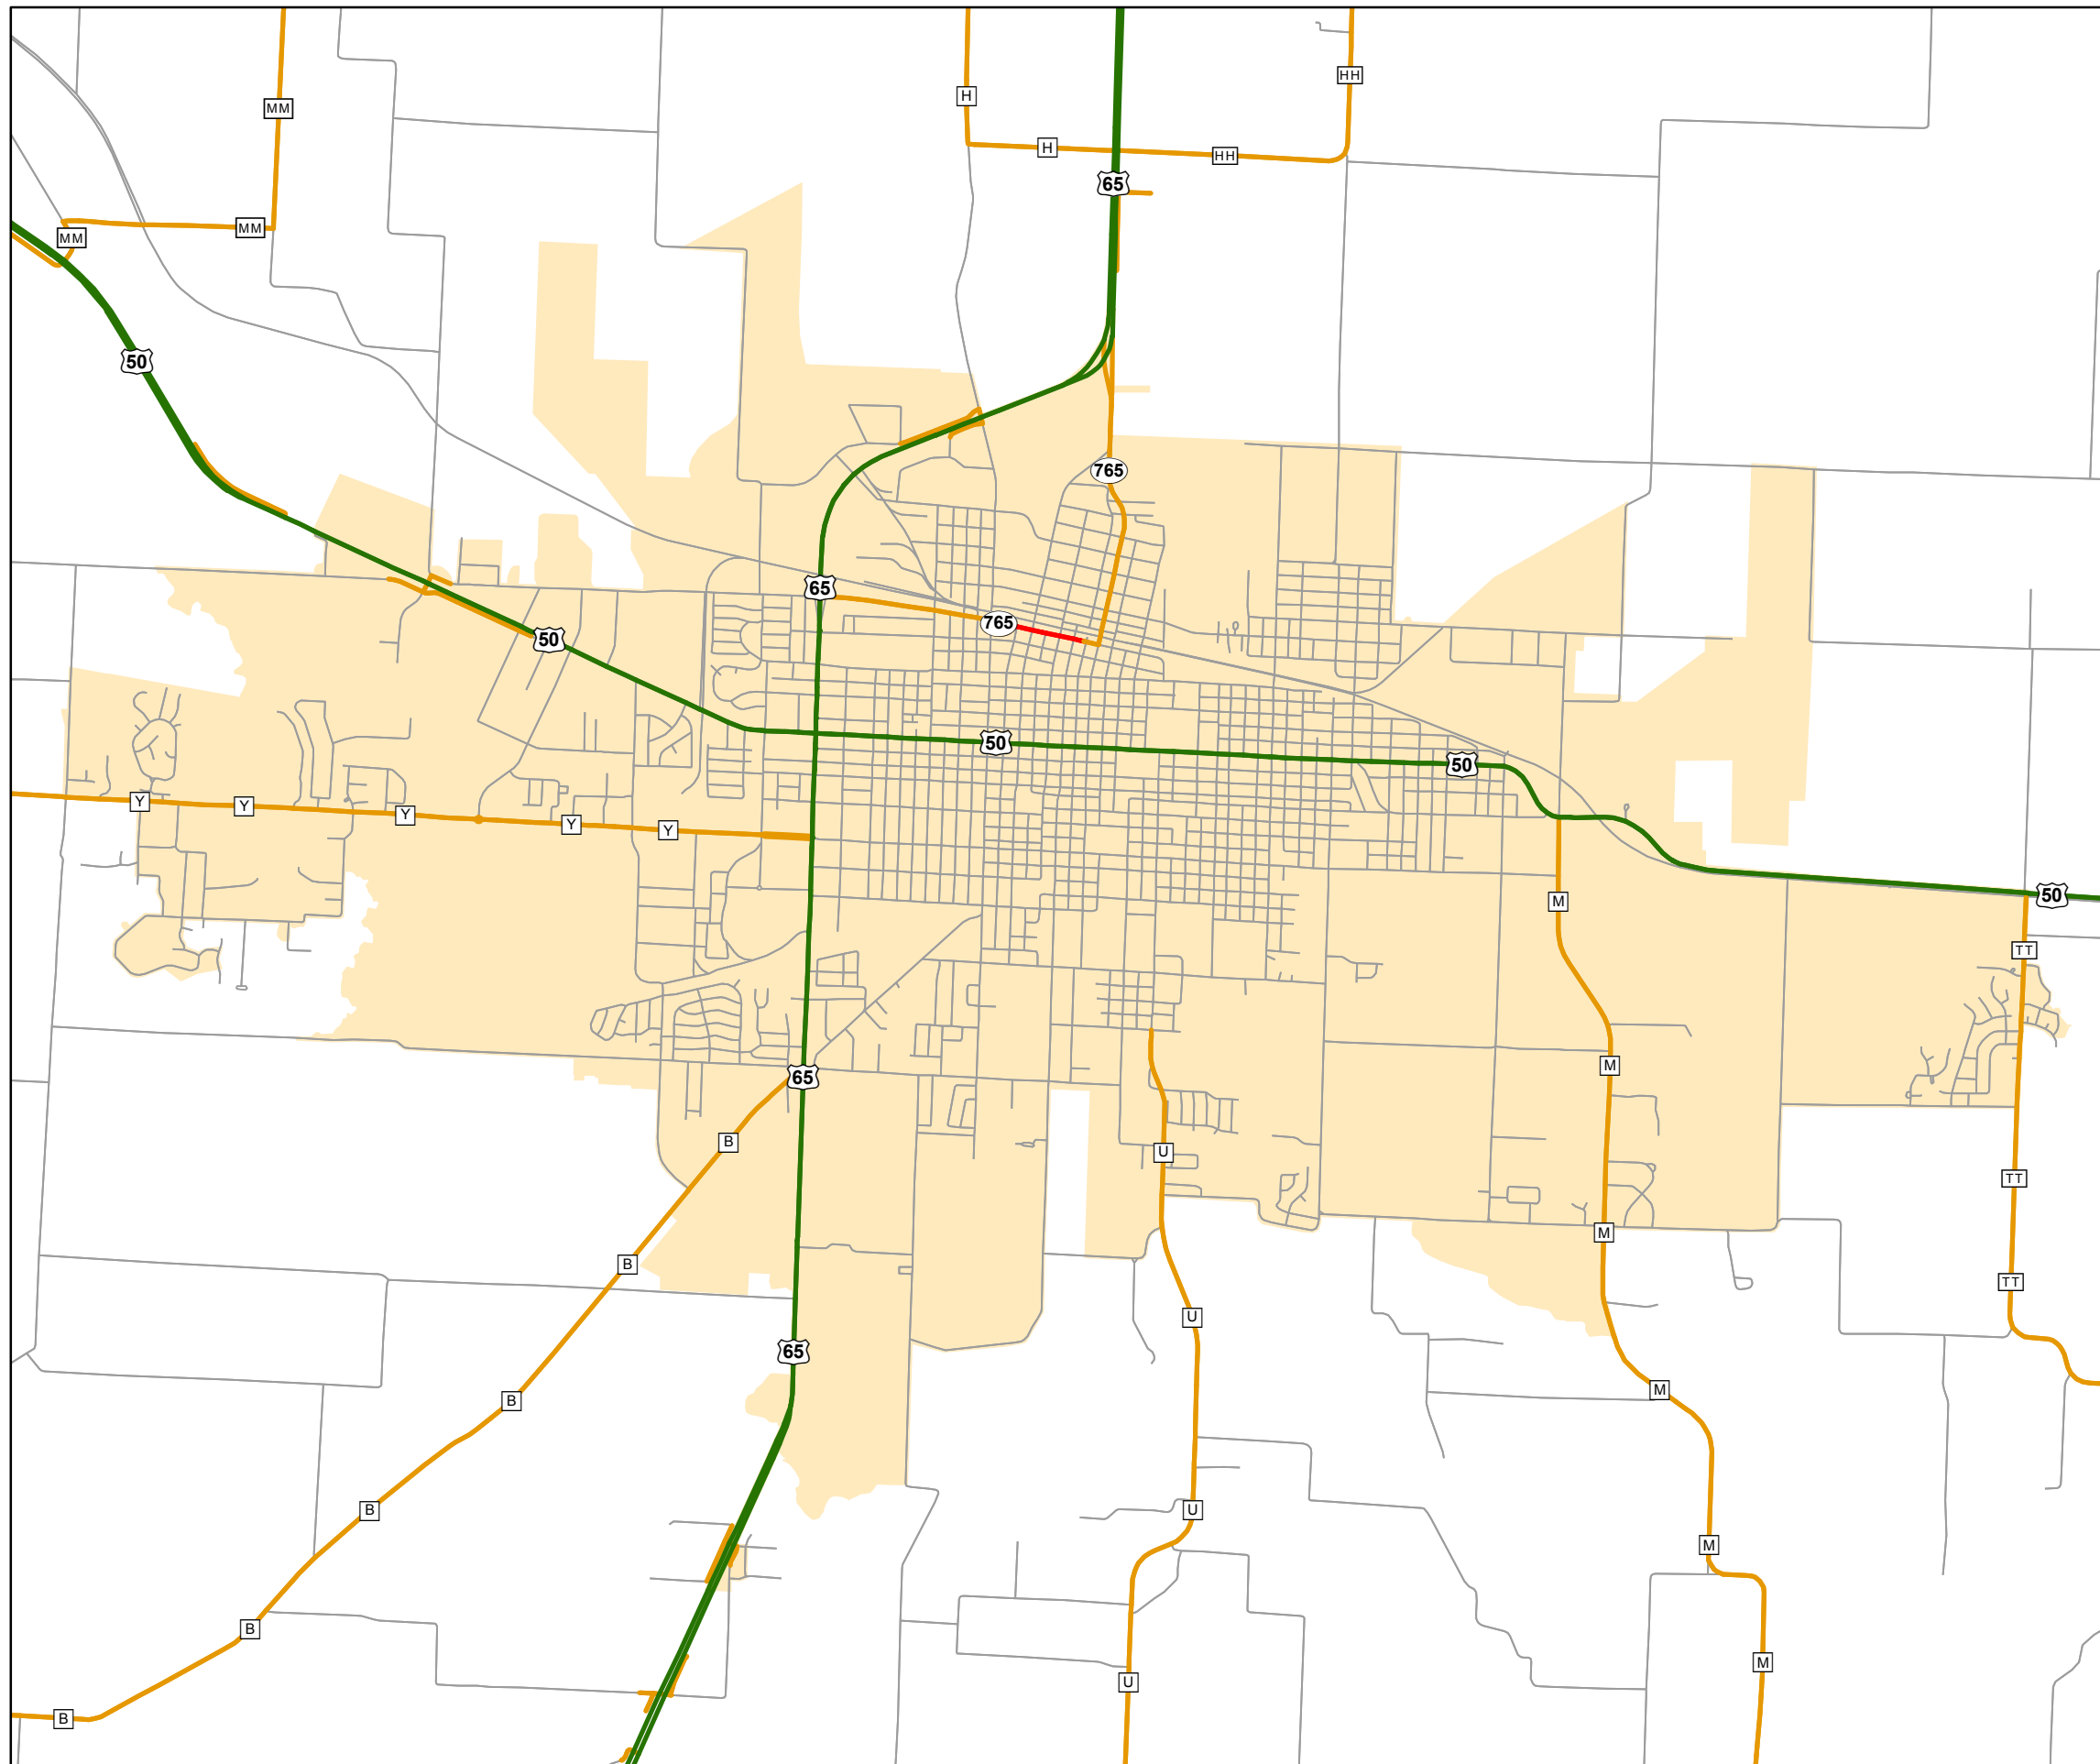

State System Urban Area SEDALIA

| State System Class | Miles |
|--------------------|--------|
| Interstate | 0 |
| Primary | 14.267 |
| Supplementary | 11.997 |
| State Marked - NOS | |
| Other Roads | |
| Urban Area | |