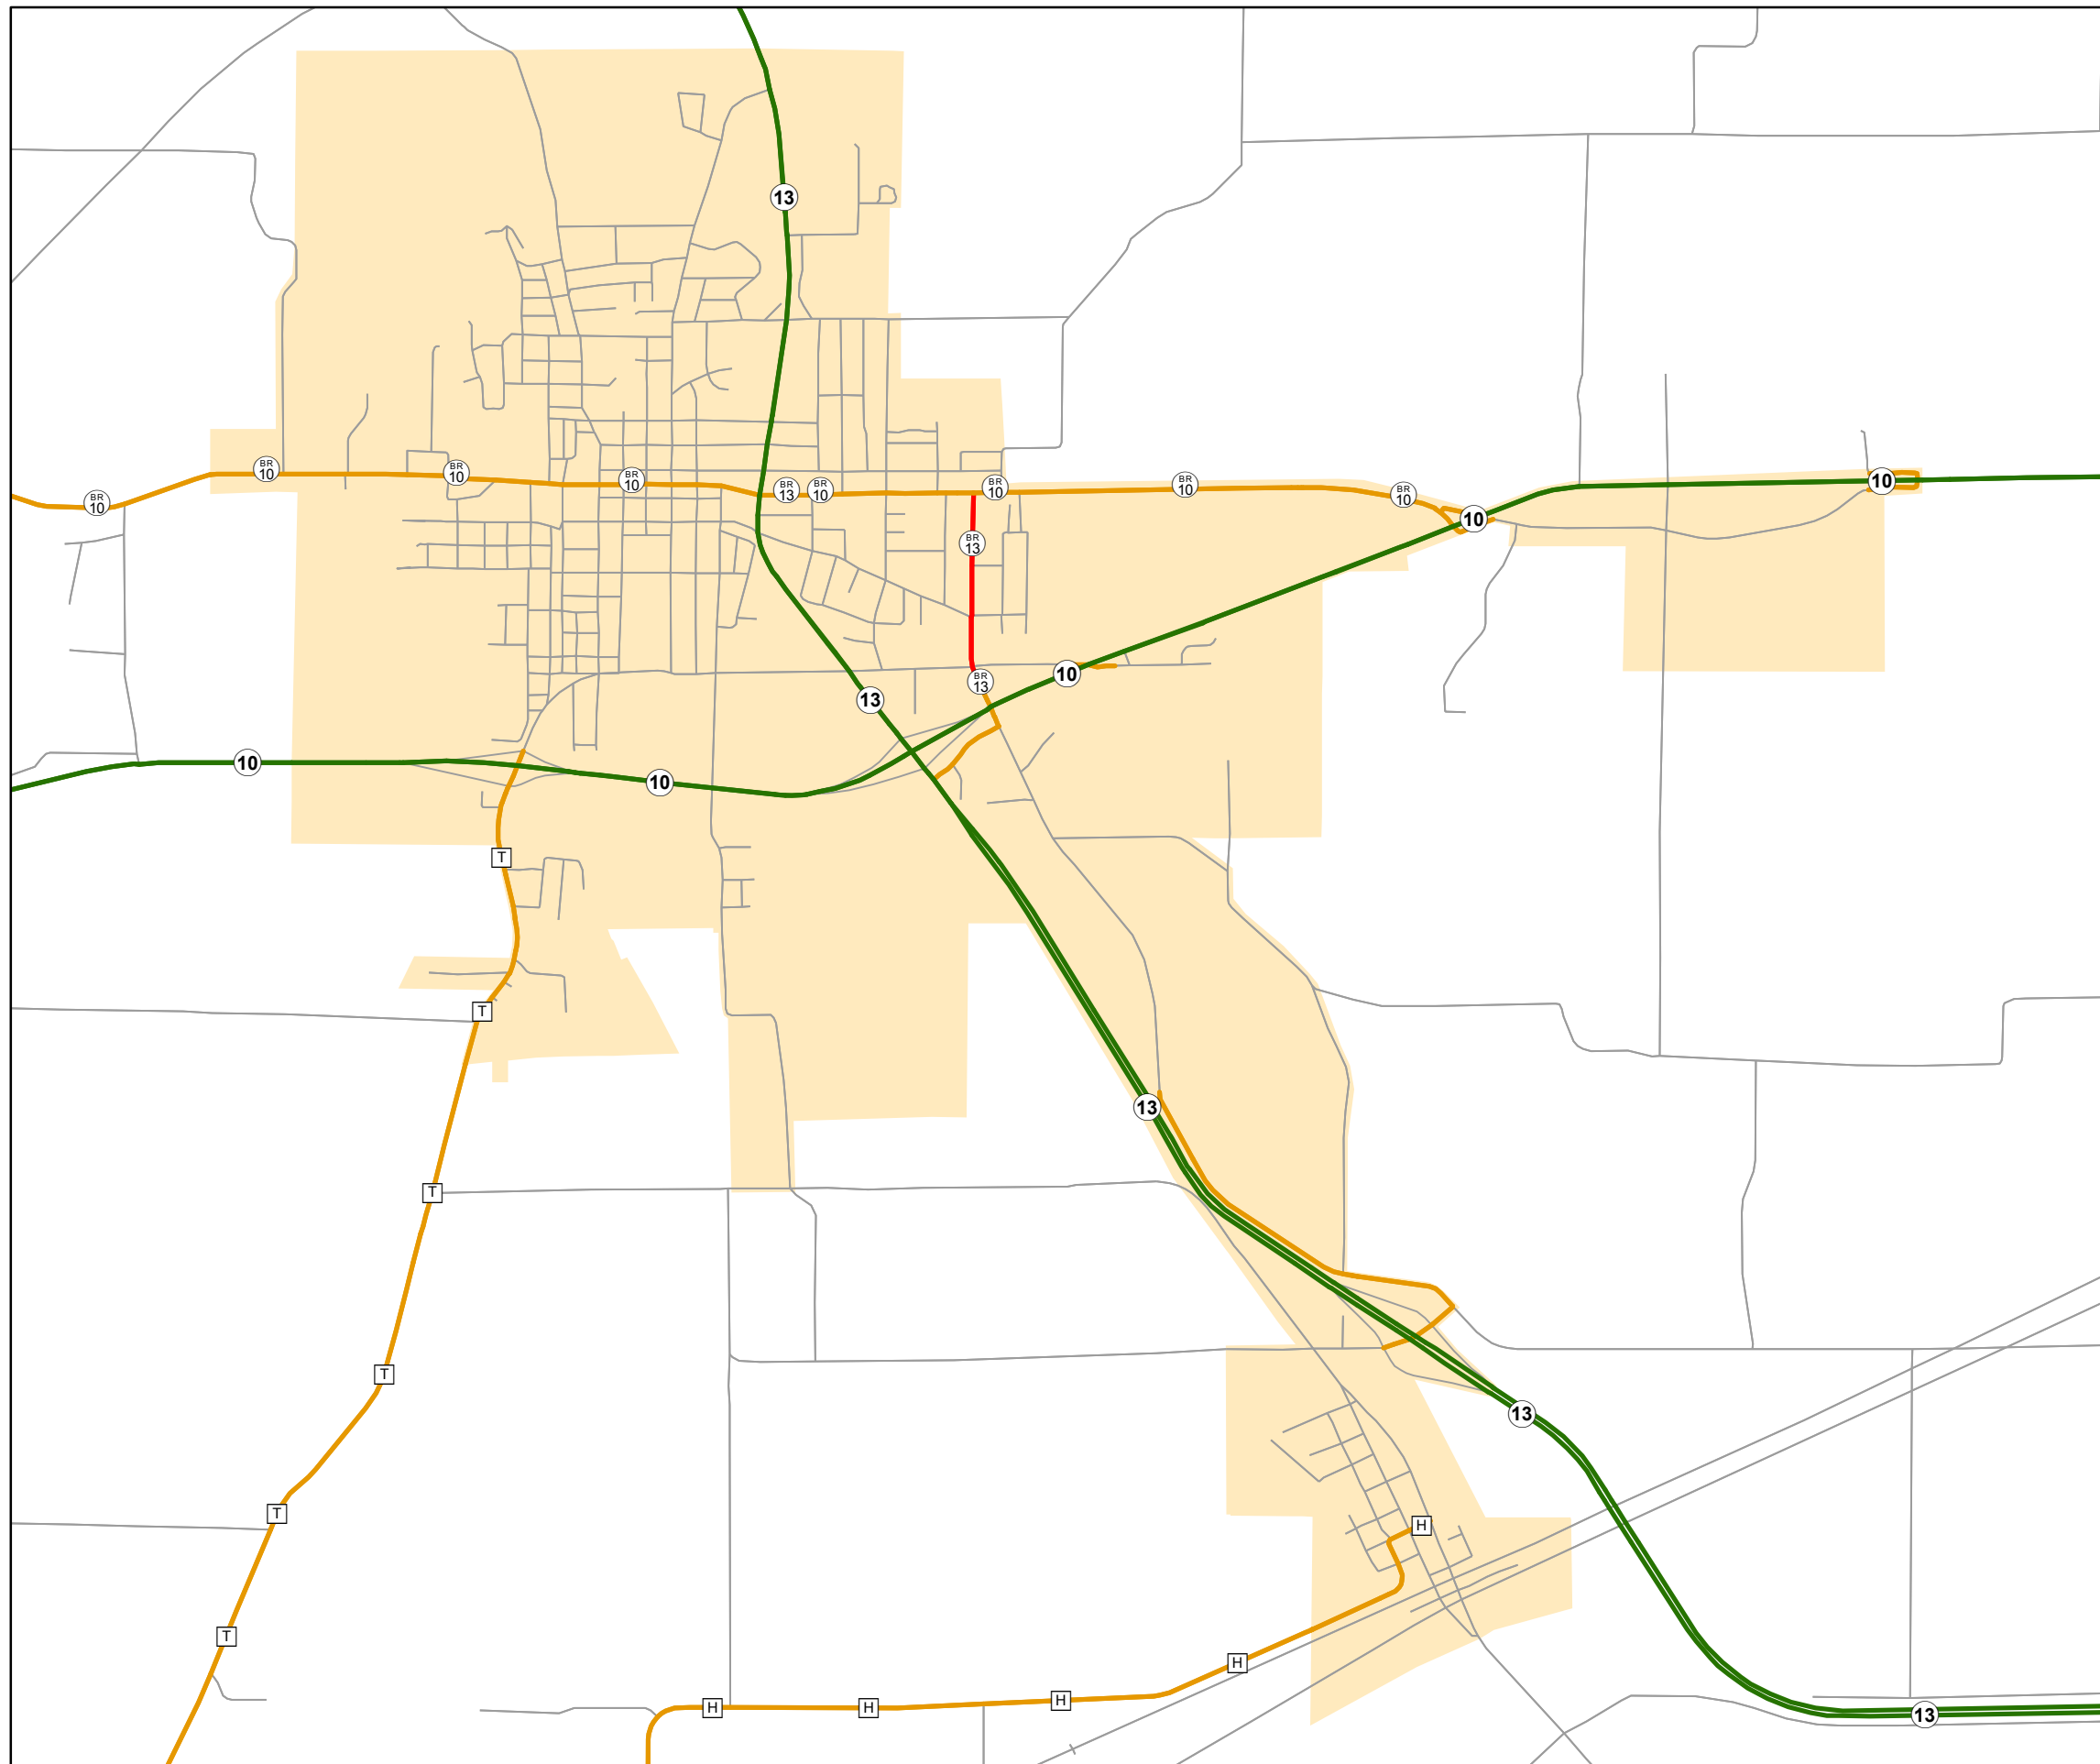

State System Urban Area RICHMOND

State System Class	Miles
Interstate	0
Primary	9.676
Supplementary	7.589
State Marked - NOS	
Other Roads	
Urban Area	