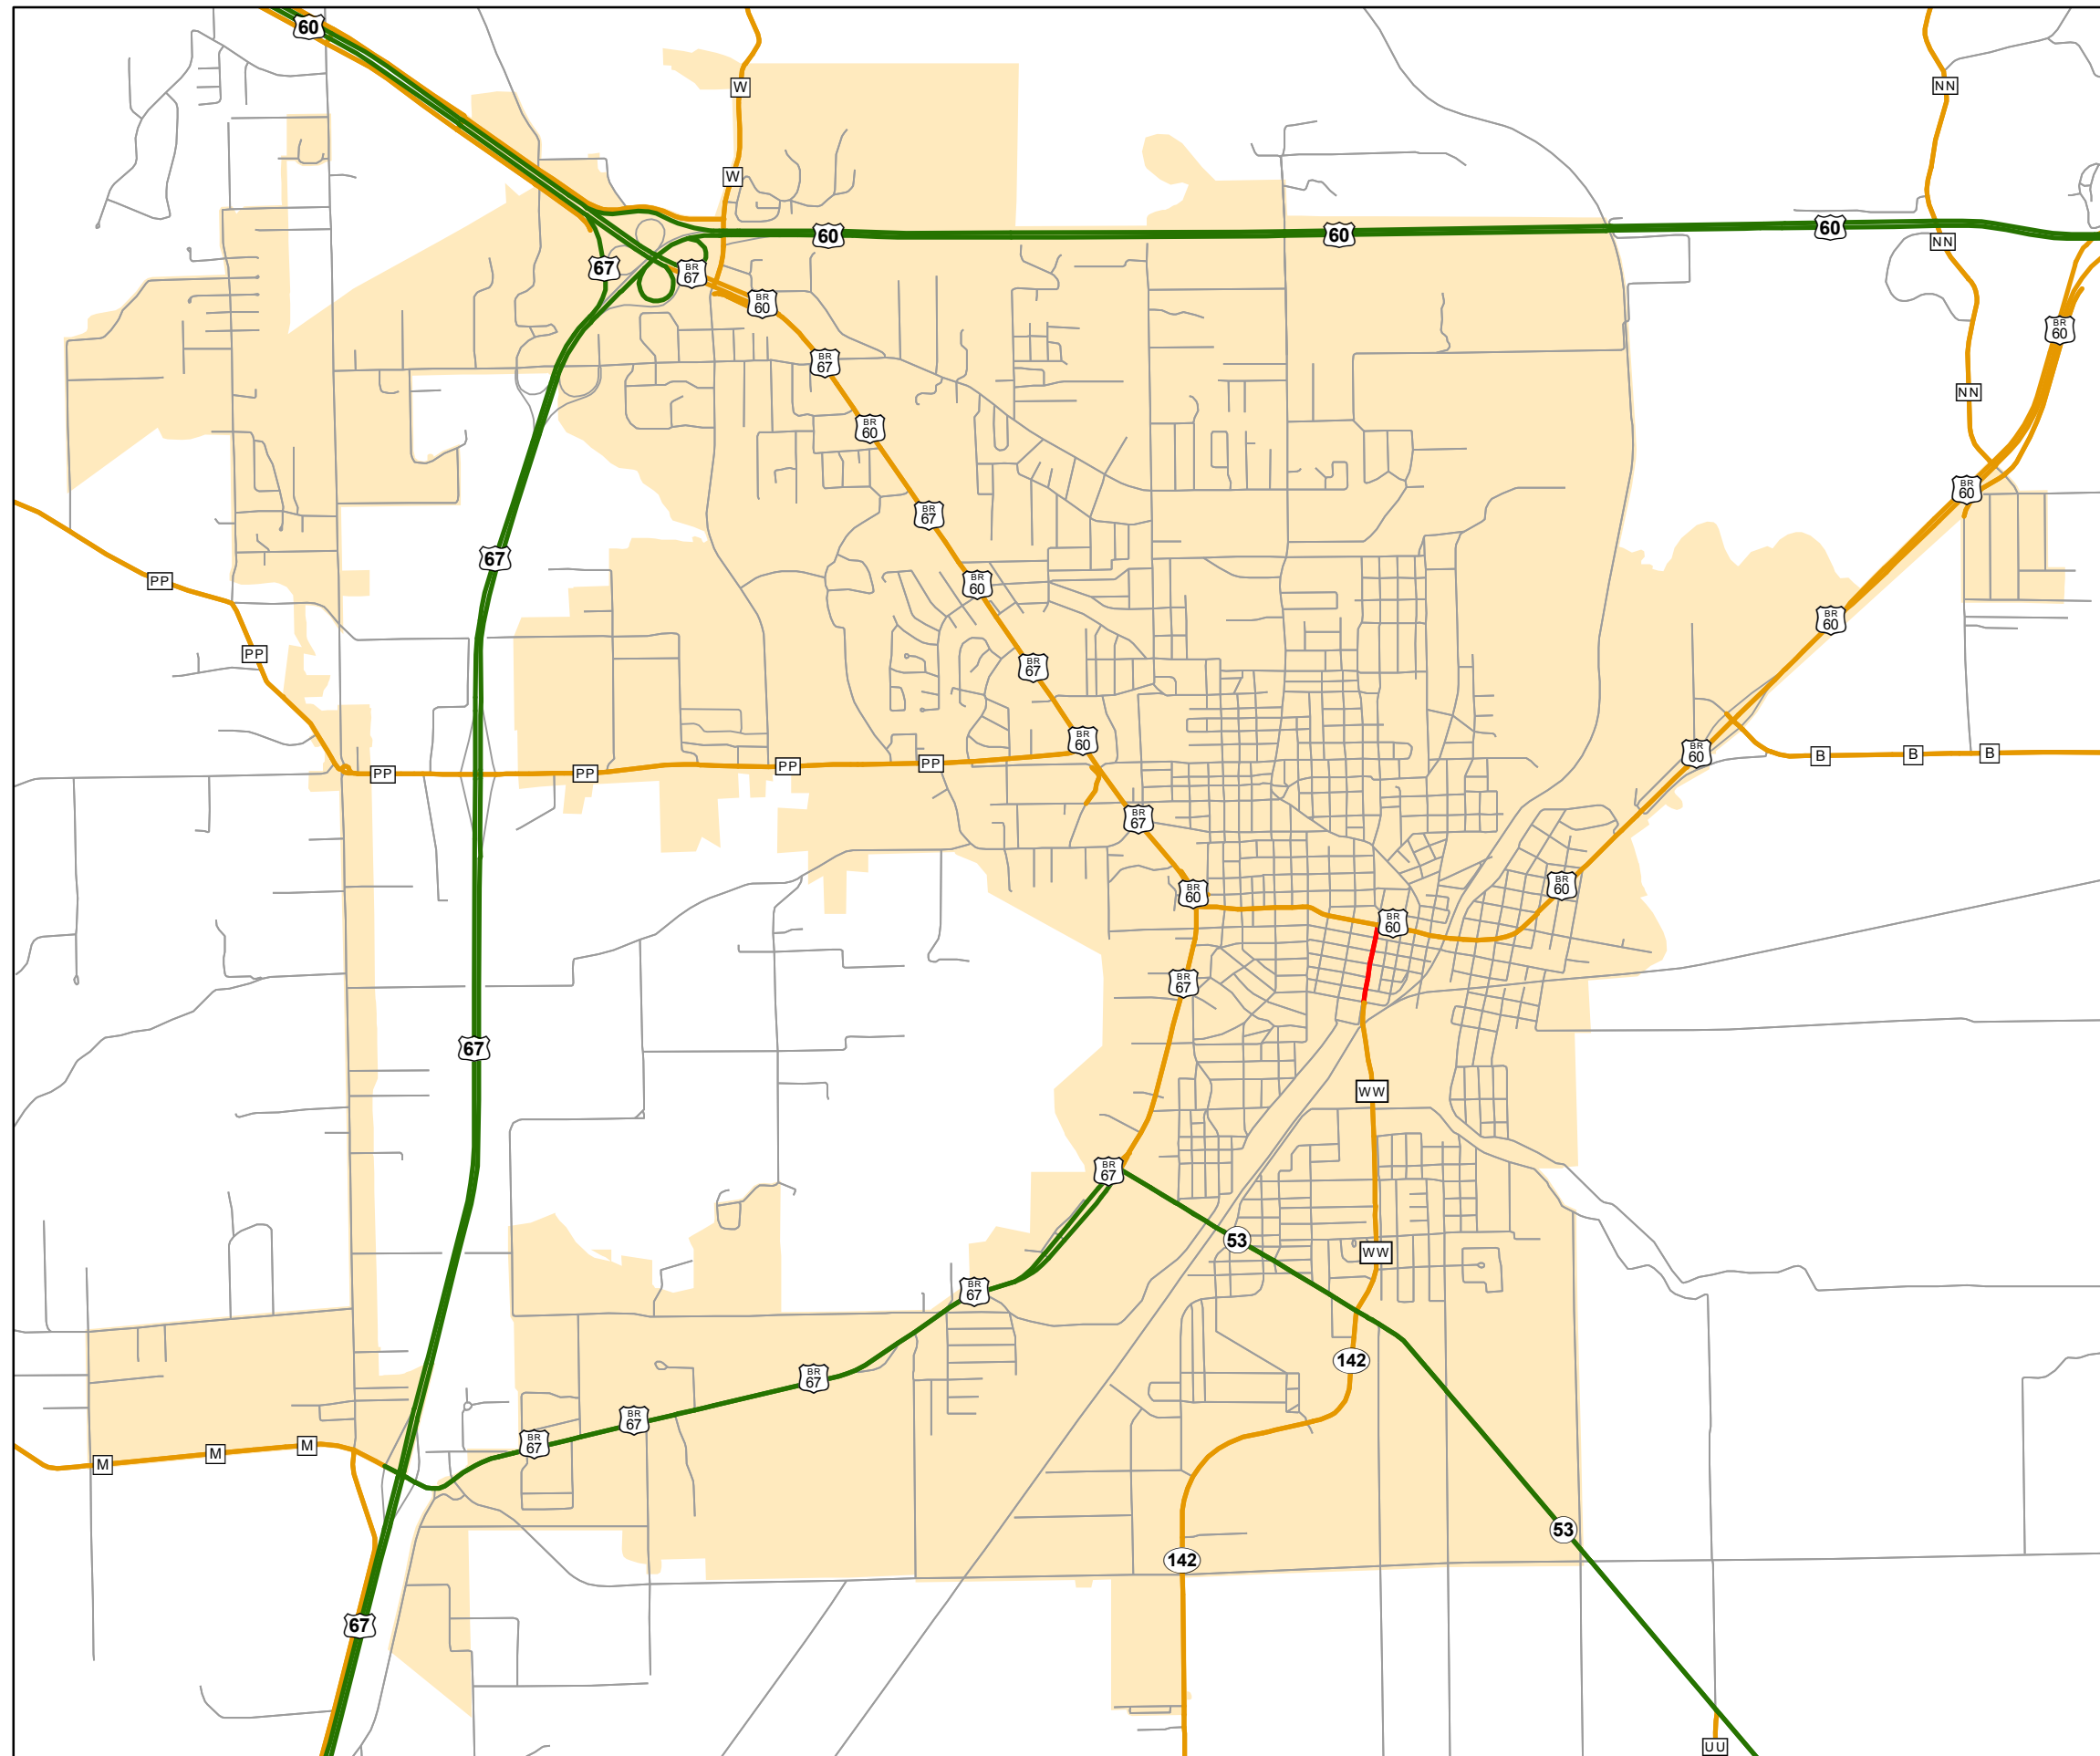

State System Urban Area POPLAR BLUFF

State System Class	Miles
Interstate	0
Primary	11.404
Supplementary	17.963
State Marked - NOS	
Other Roads	
Urban Area	