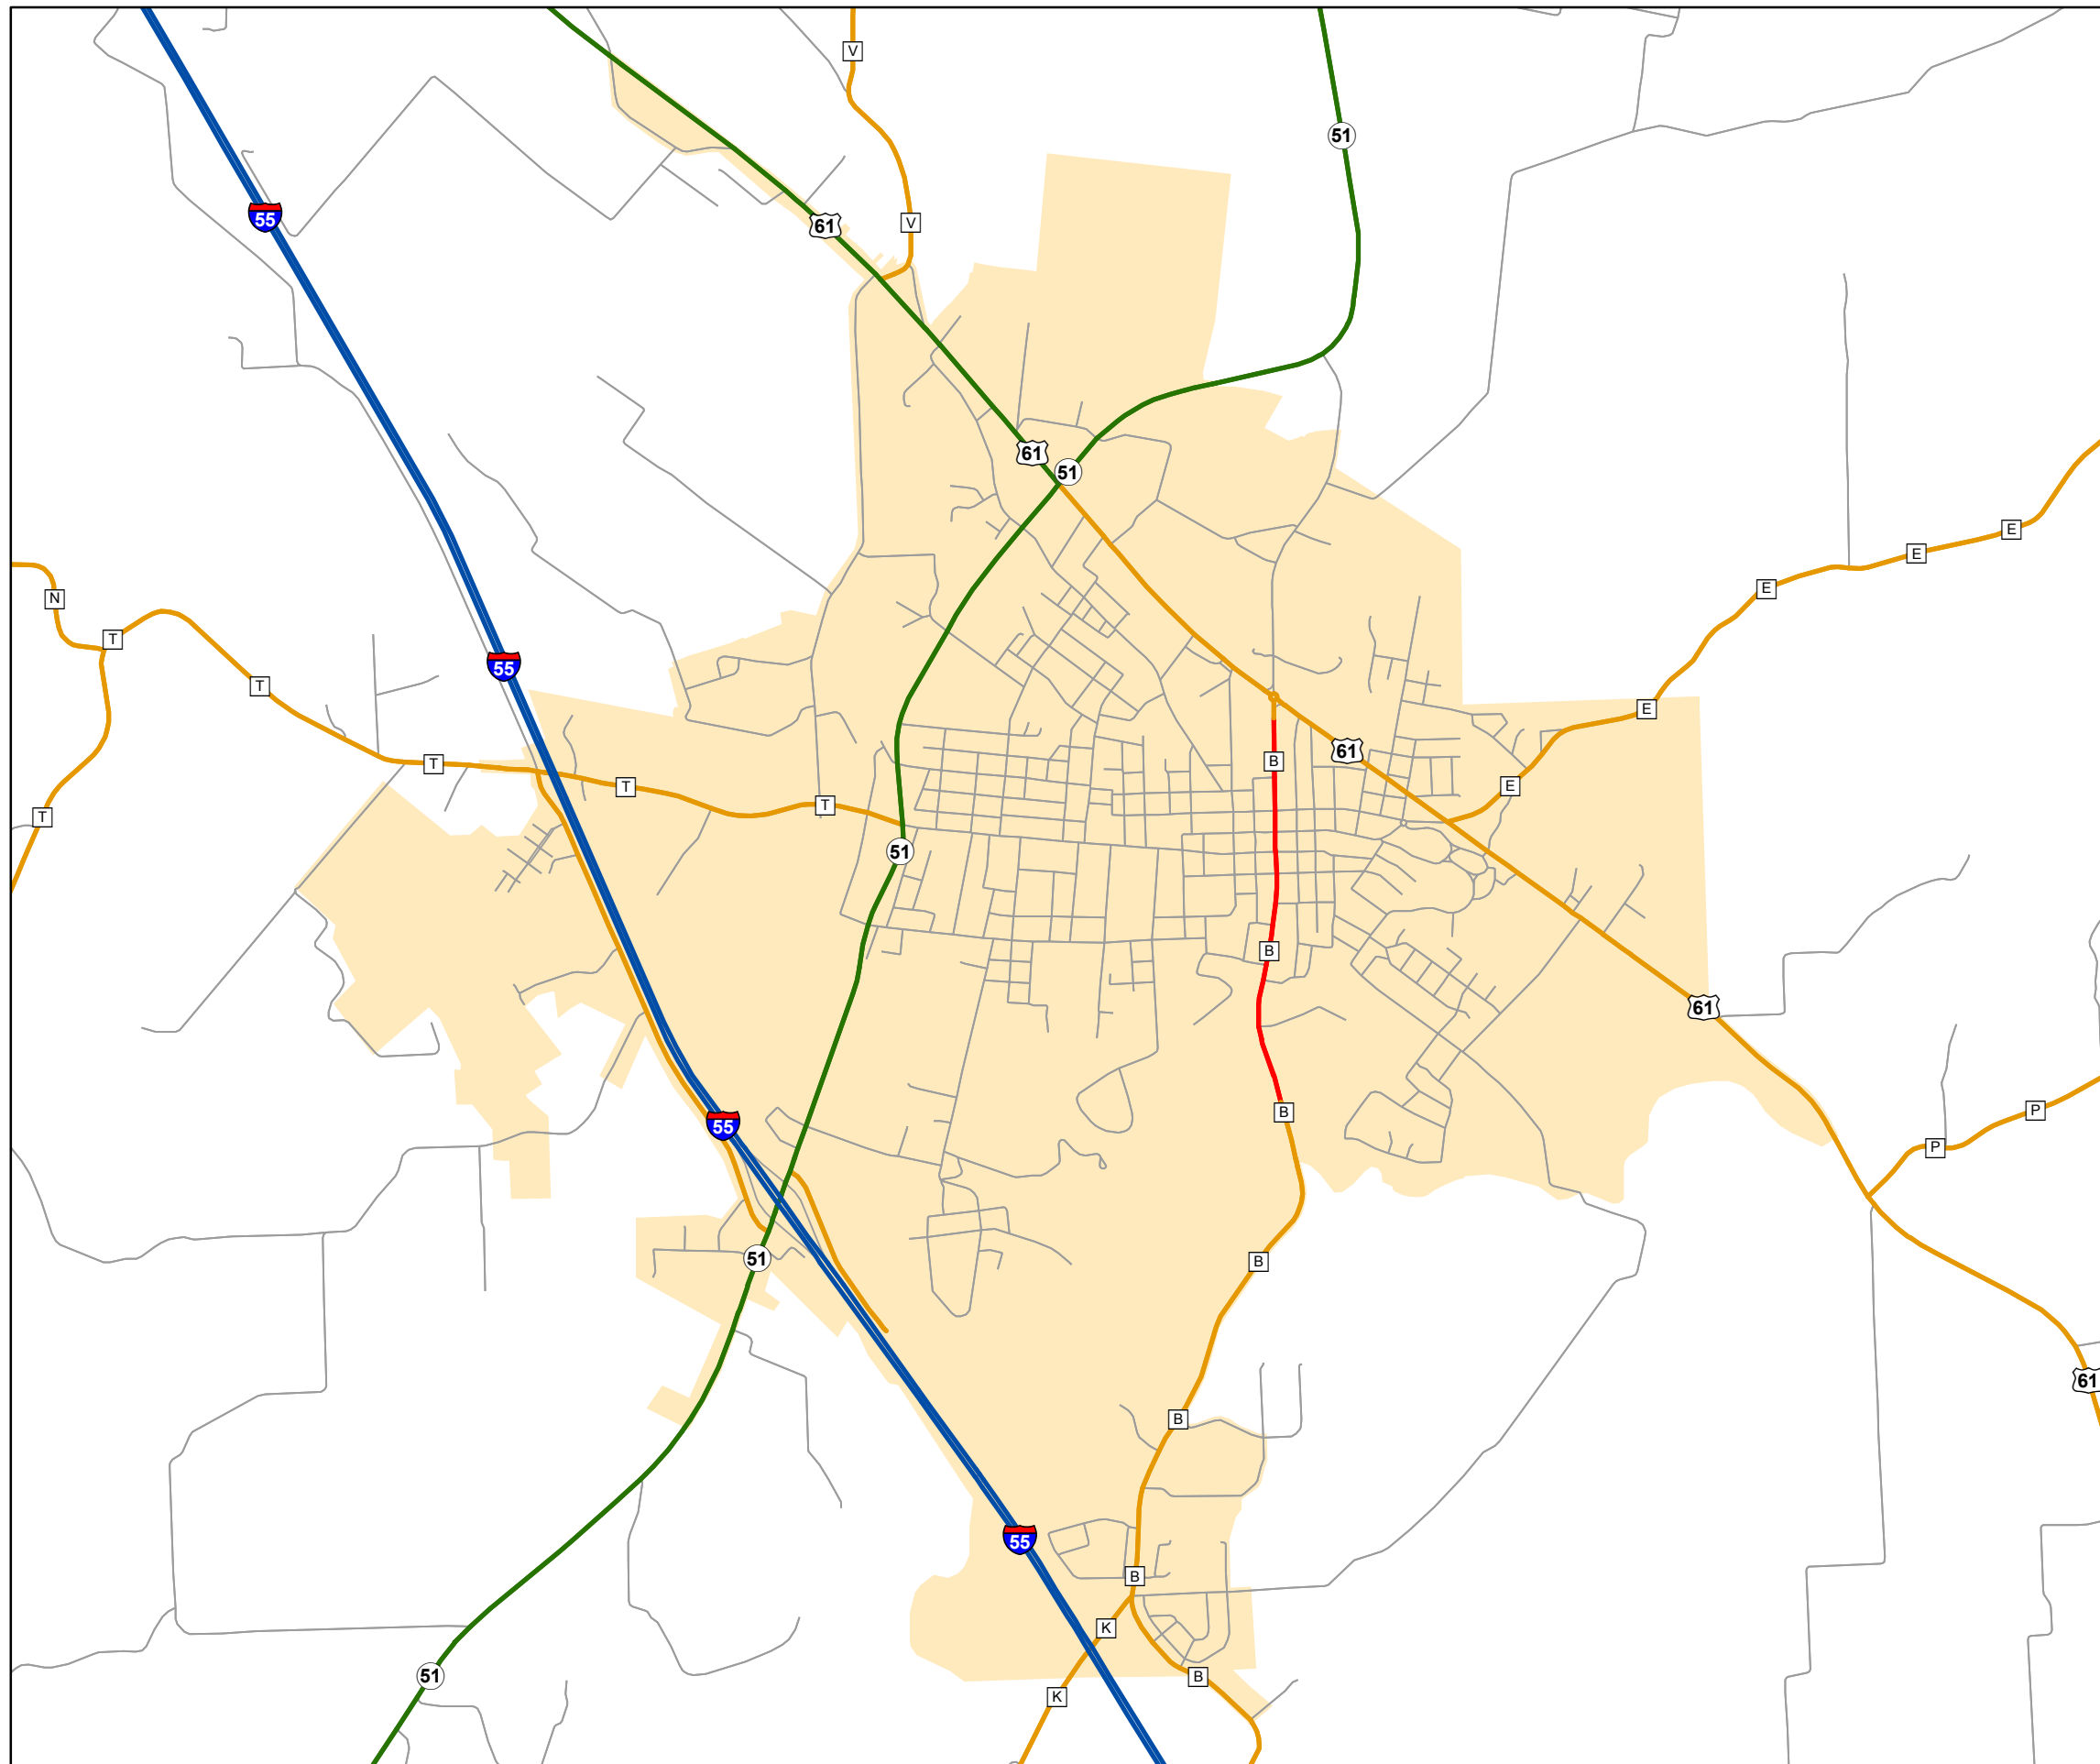

State System Urban Area PERRYVILLE

State System Class	Miles
Interstate	3.486
Primary	5.881
Supplementary	10.463
State Marked - NOS	
Other Roads	
Urban Area	