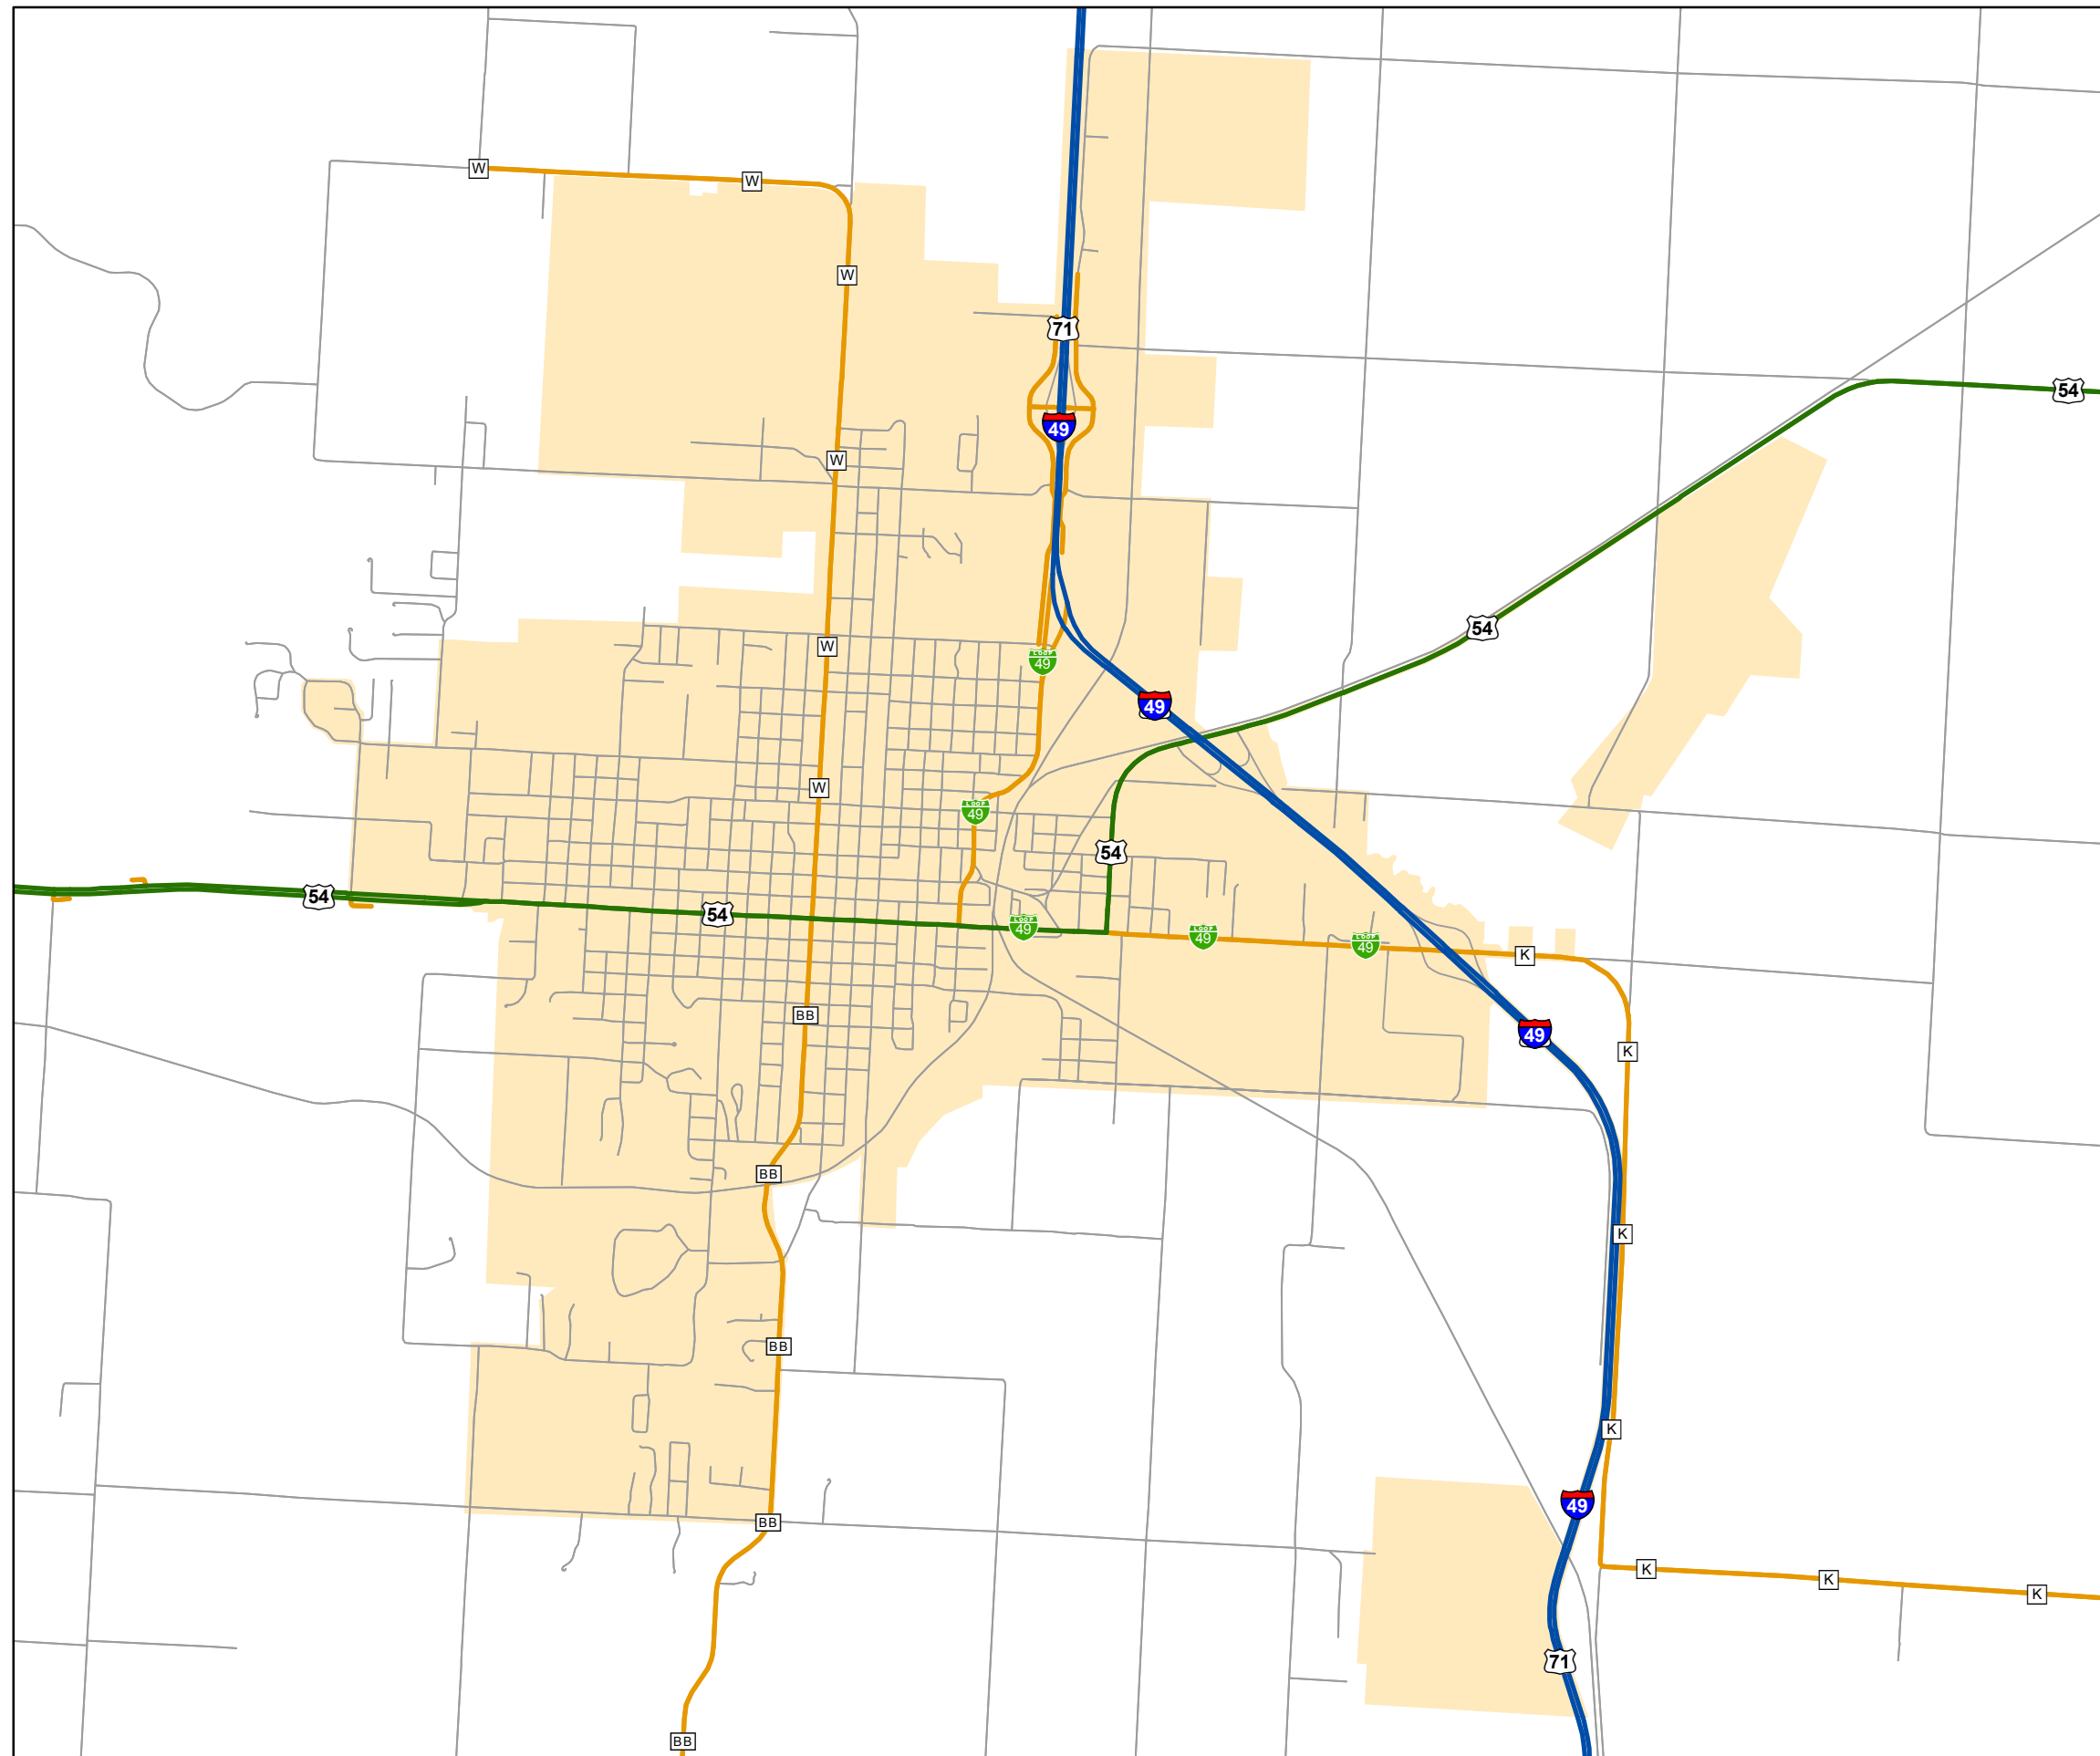

# State System Urban Area NEVADA

State System Class	Miles
Interstate	6.436
Primary	5.175
Supplementary	9.728
State Marked - NOS	
Other Roads	
Urban Area	