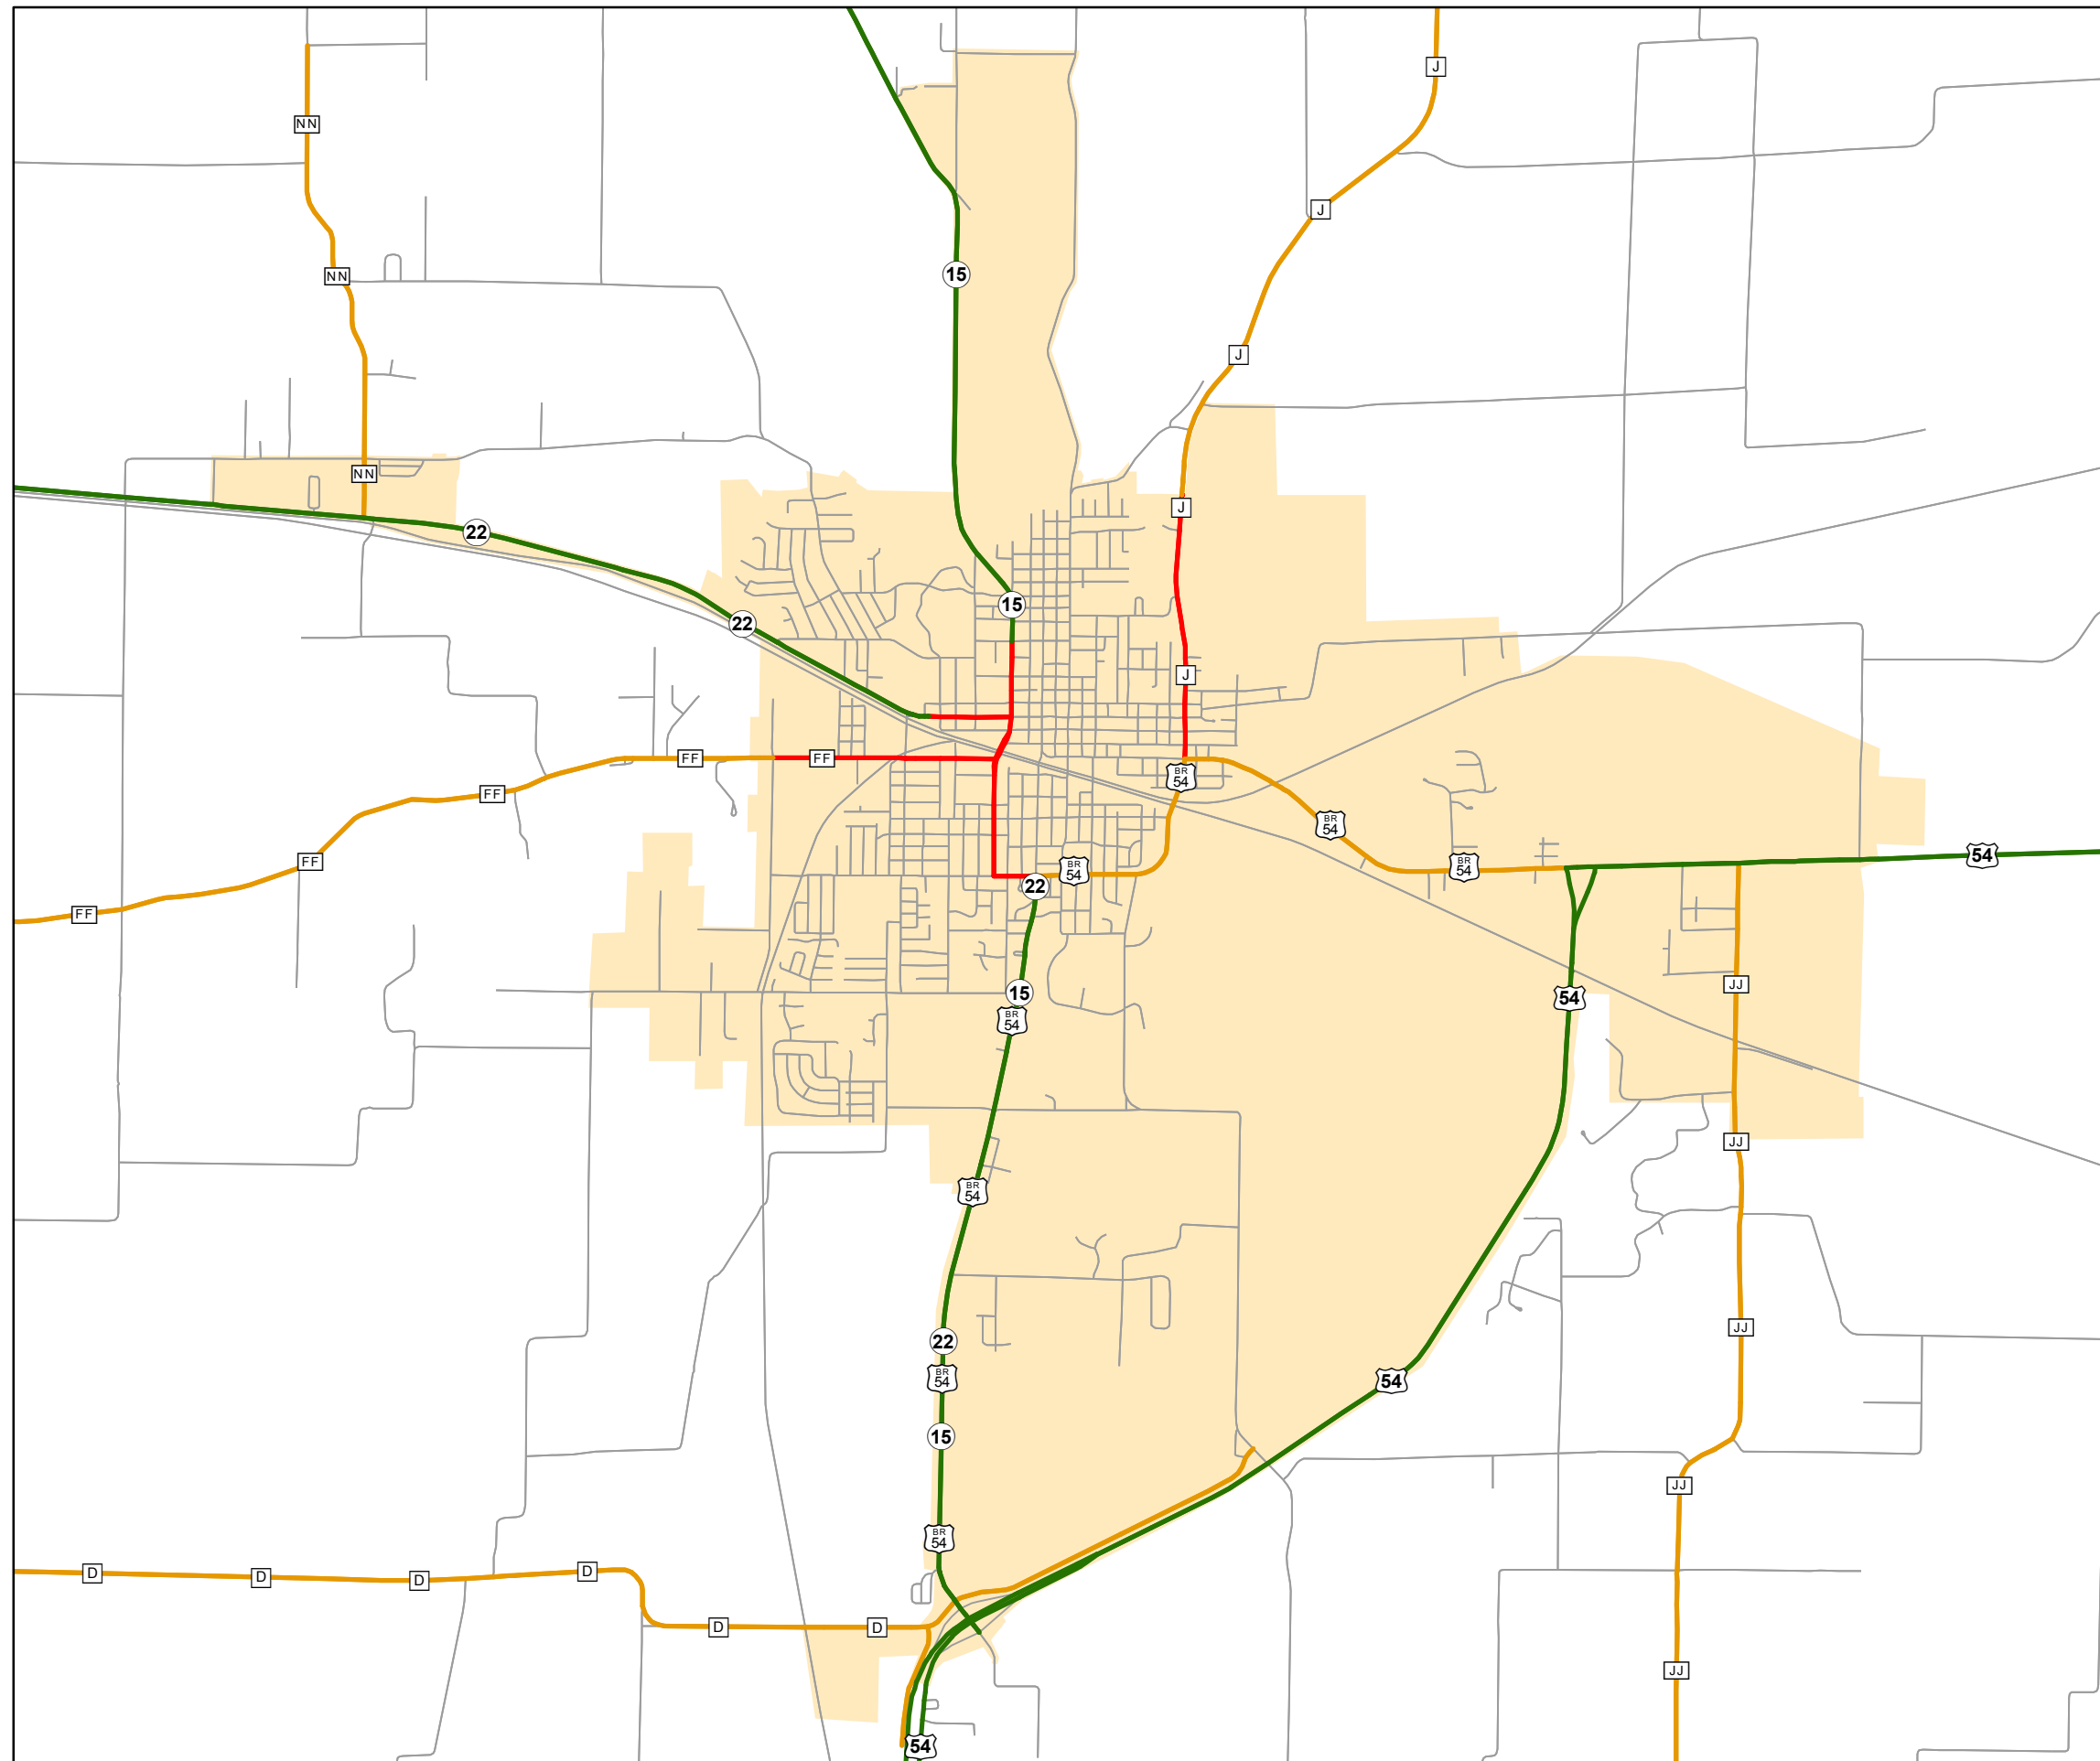

State System Urban Area MEXICO

State System Class	Miles
Interstate	0
Primary	15.095
Supplementary	6.849
State Marked - NOS	
Other Roads	
Urban Area	