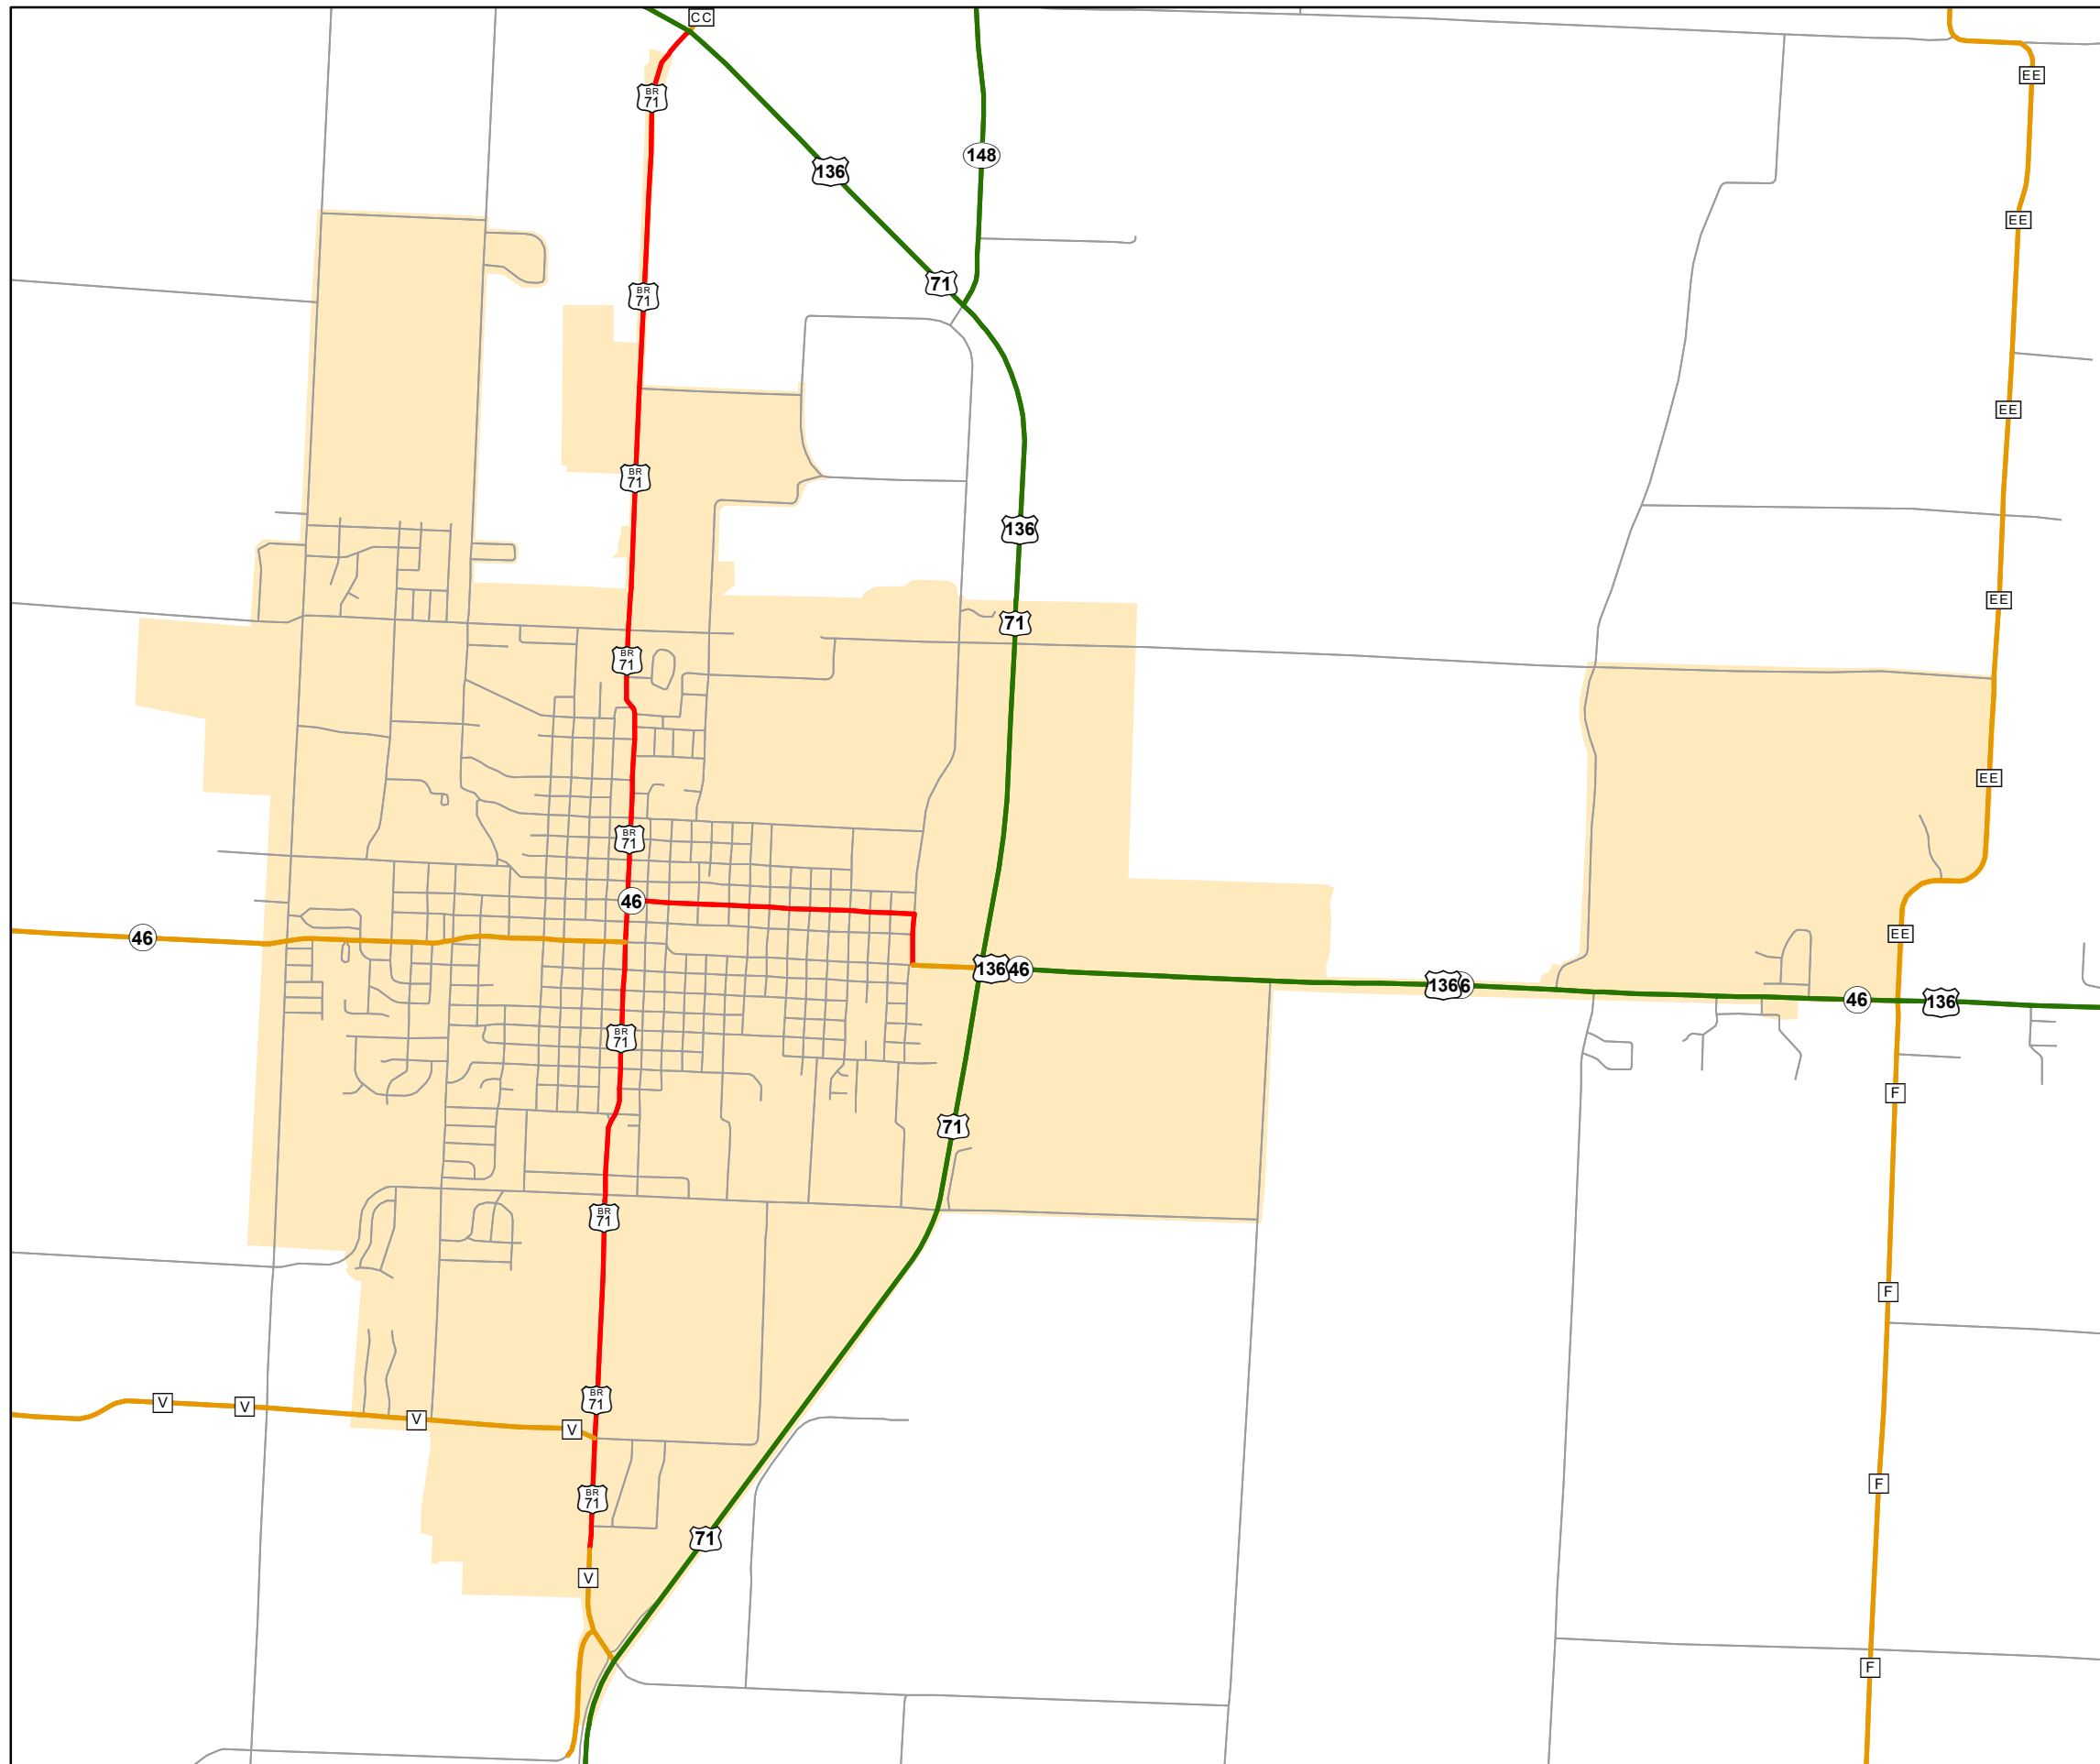

# State System Urban Area MARYVILLE

State System Class	Miles
Interstate	0
Primary	6.687
Supplementary	3.964
State Marked - NOS	
Other Roads	
Urban Area	