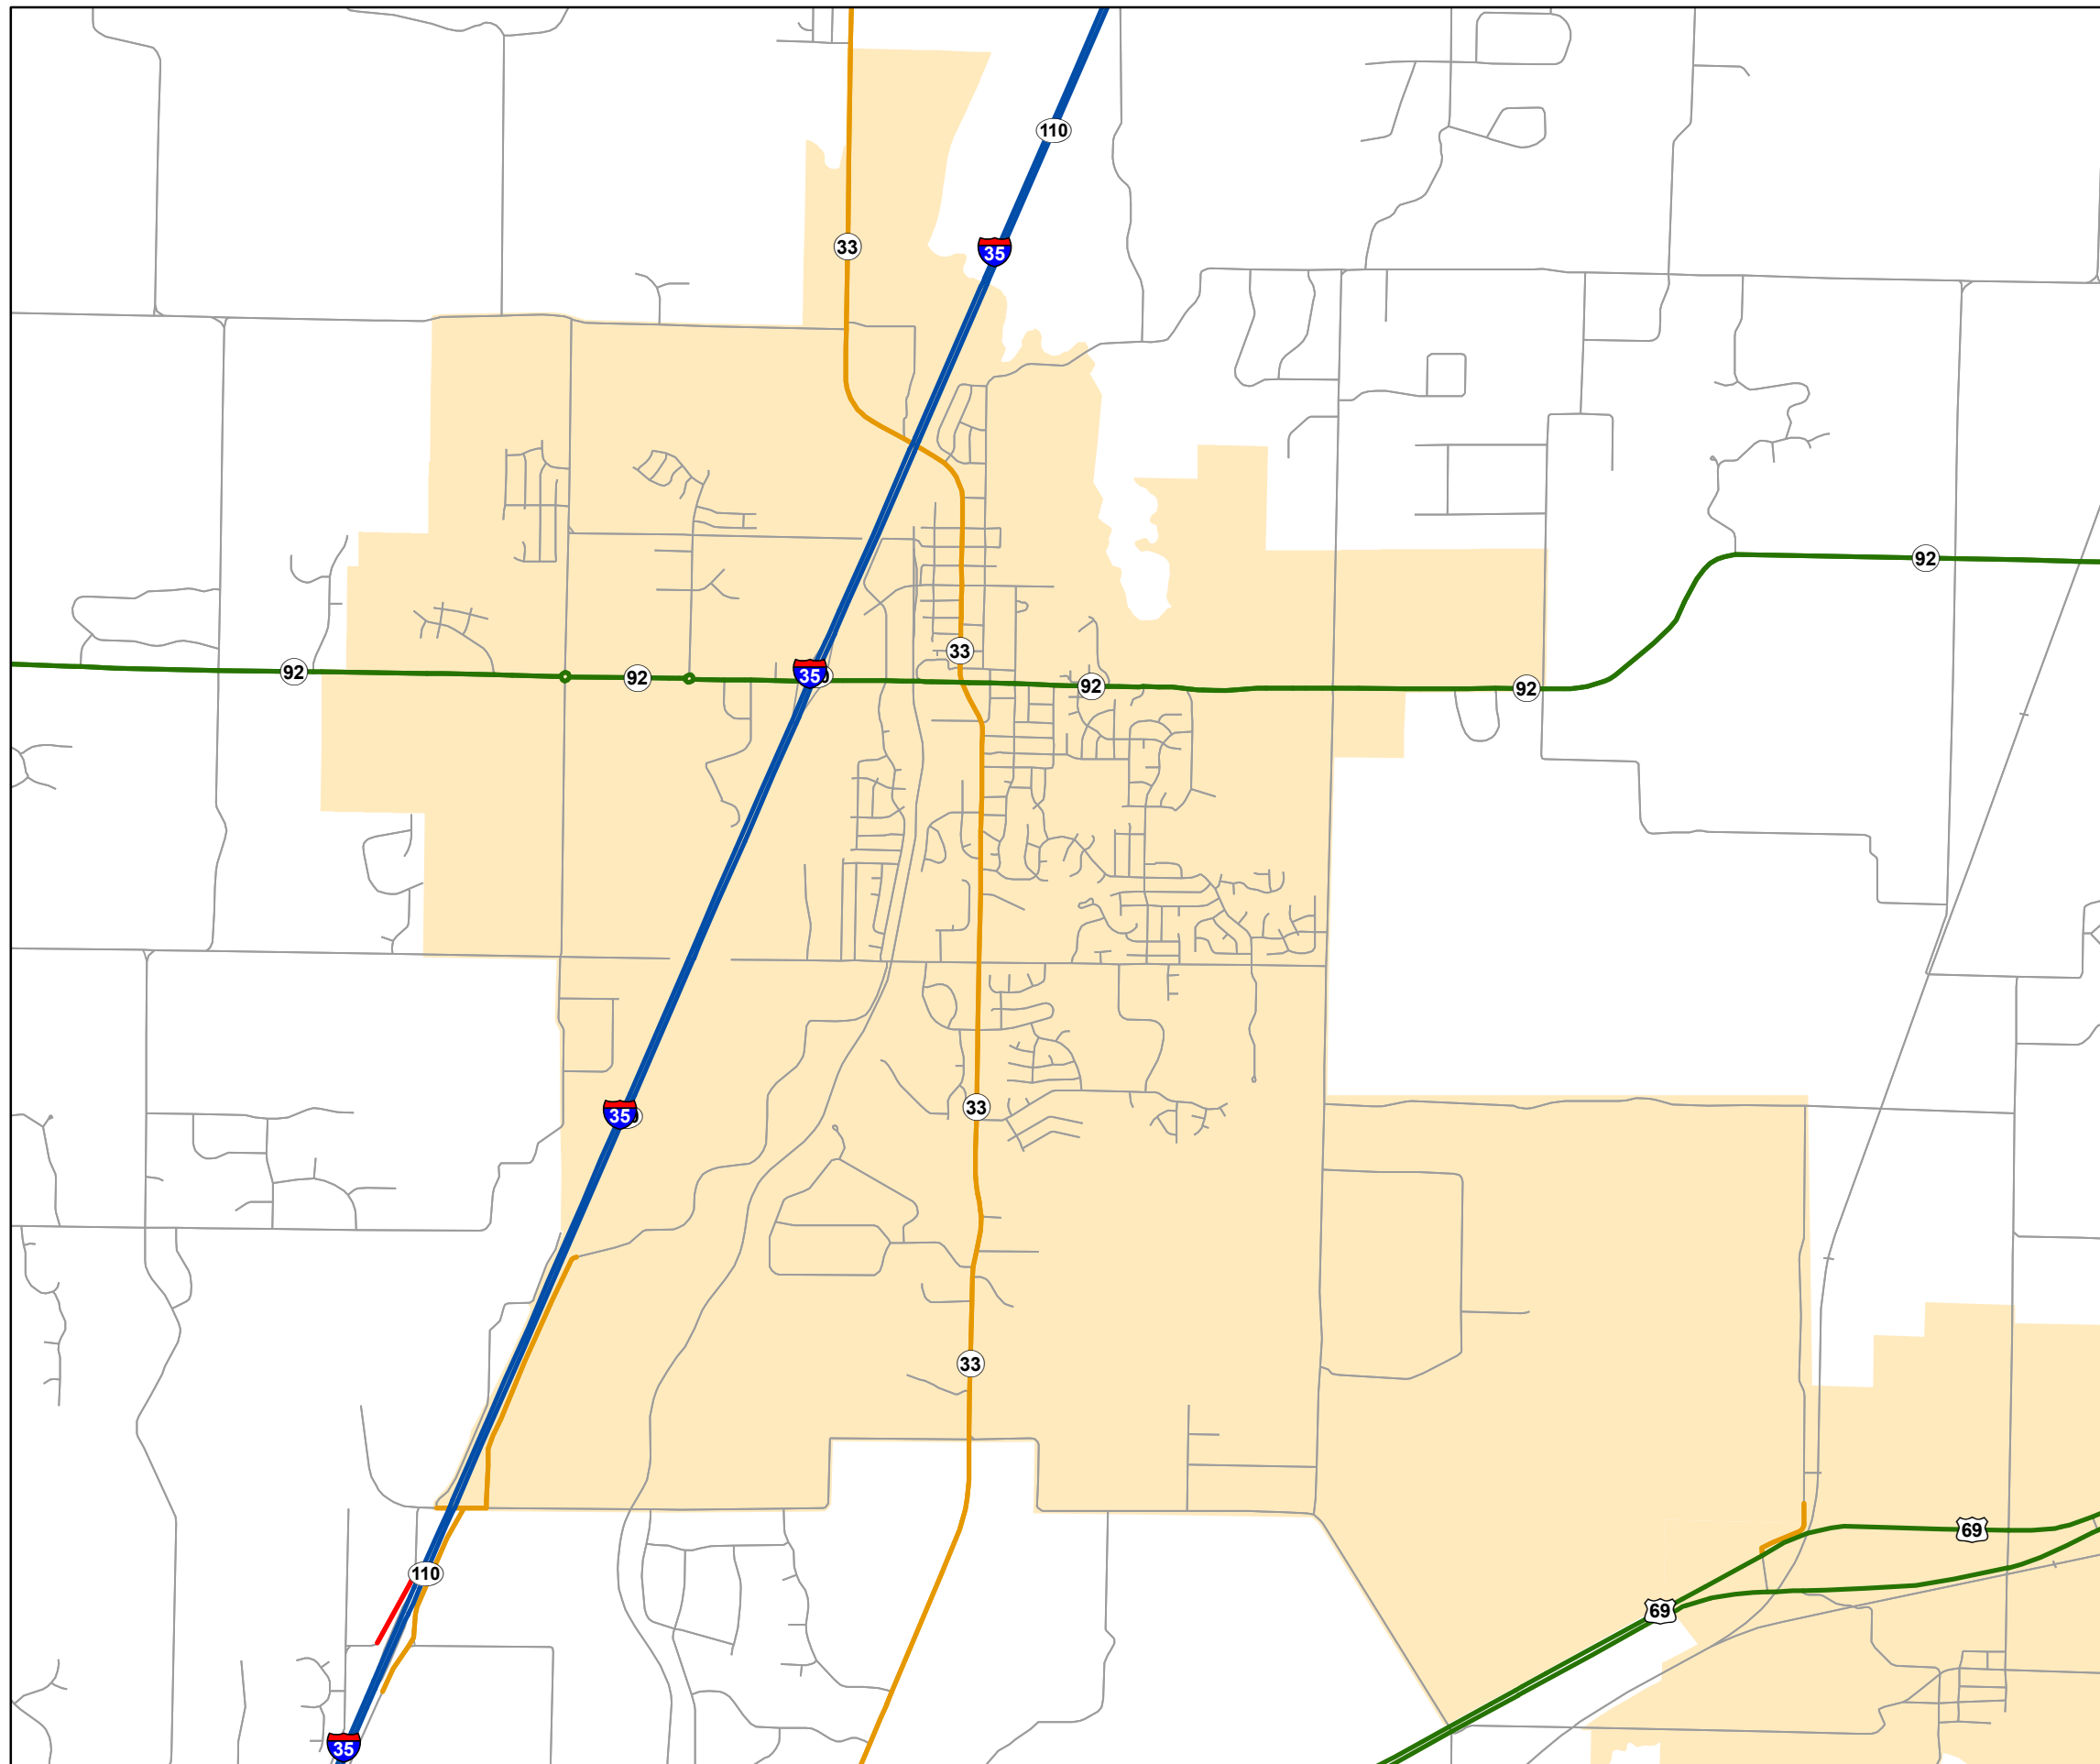

# State System Urban Area KEARNEY

| State System Class | Miles |
|--------------------|-------|
| Interstate         | 4.827 |
| Primary            | 4.446 |
| Supplementary      | 6.421 |
| State Marked - NOS |       |
| Other Roads        |       |
| Urban Area         |       |