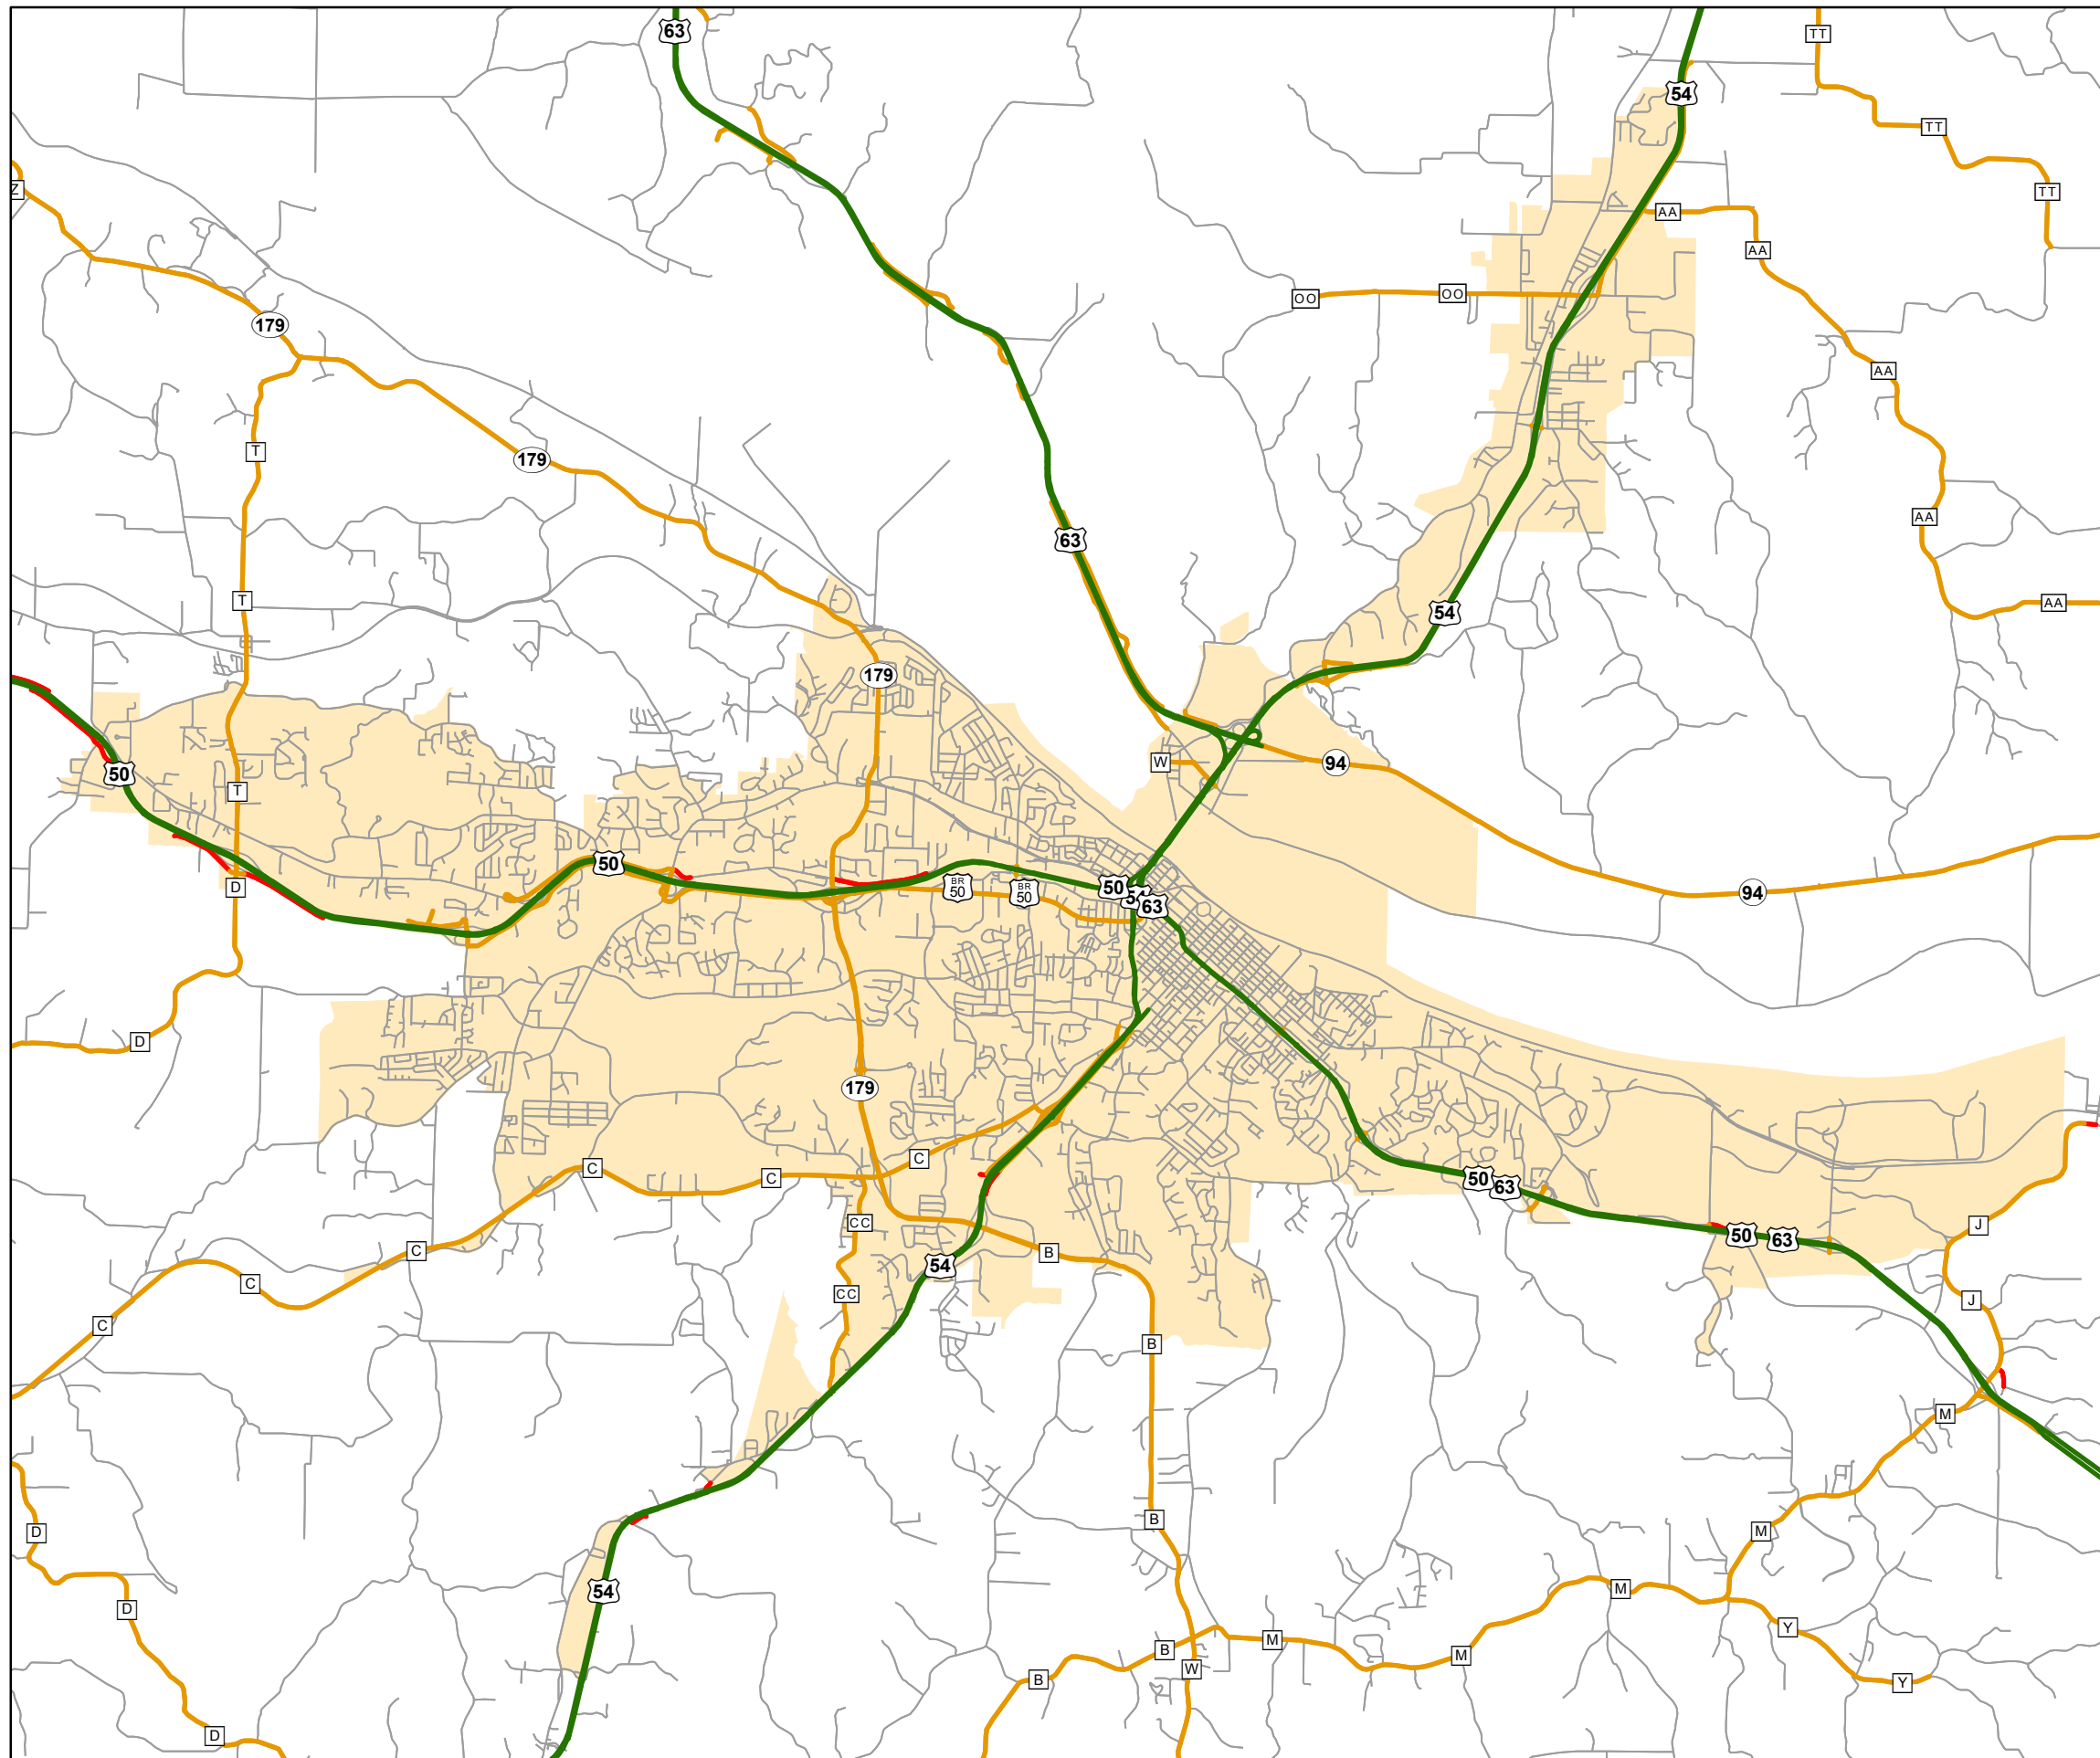

State System Urban Area

JEFFERSON CITY

State System Class	Miles
Interstate	0
Primary	36.564
Supplementary	41.239
State Marked - NOS	
Other Roads	
Urban Area	