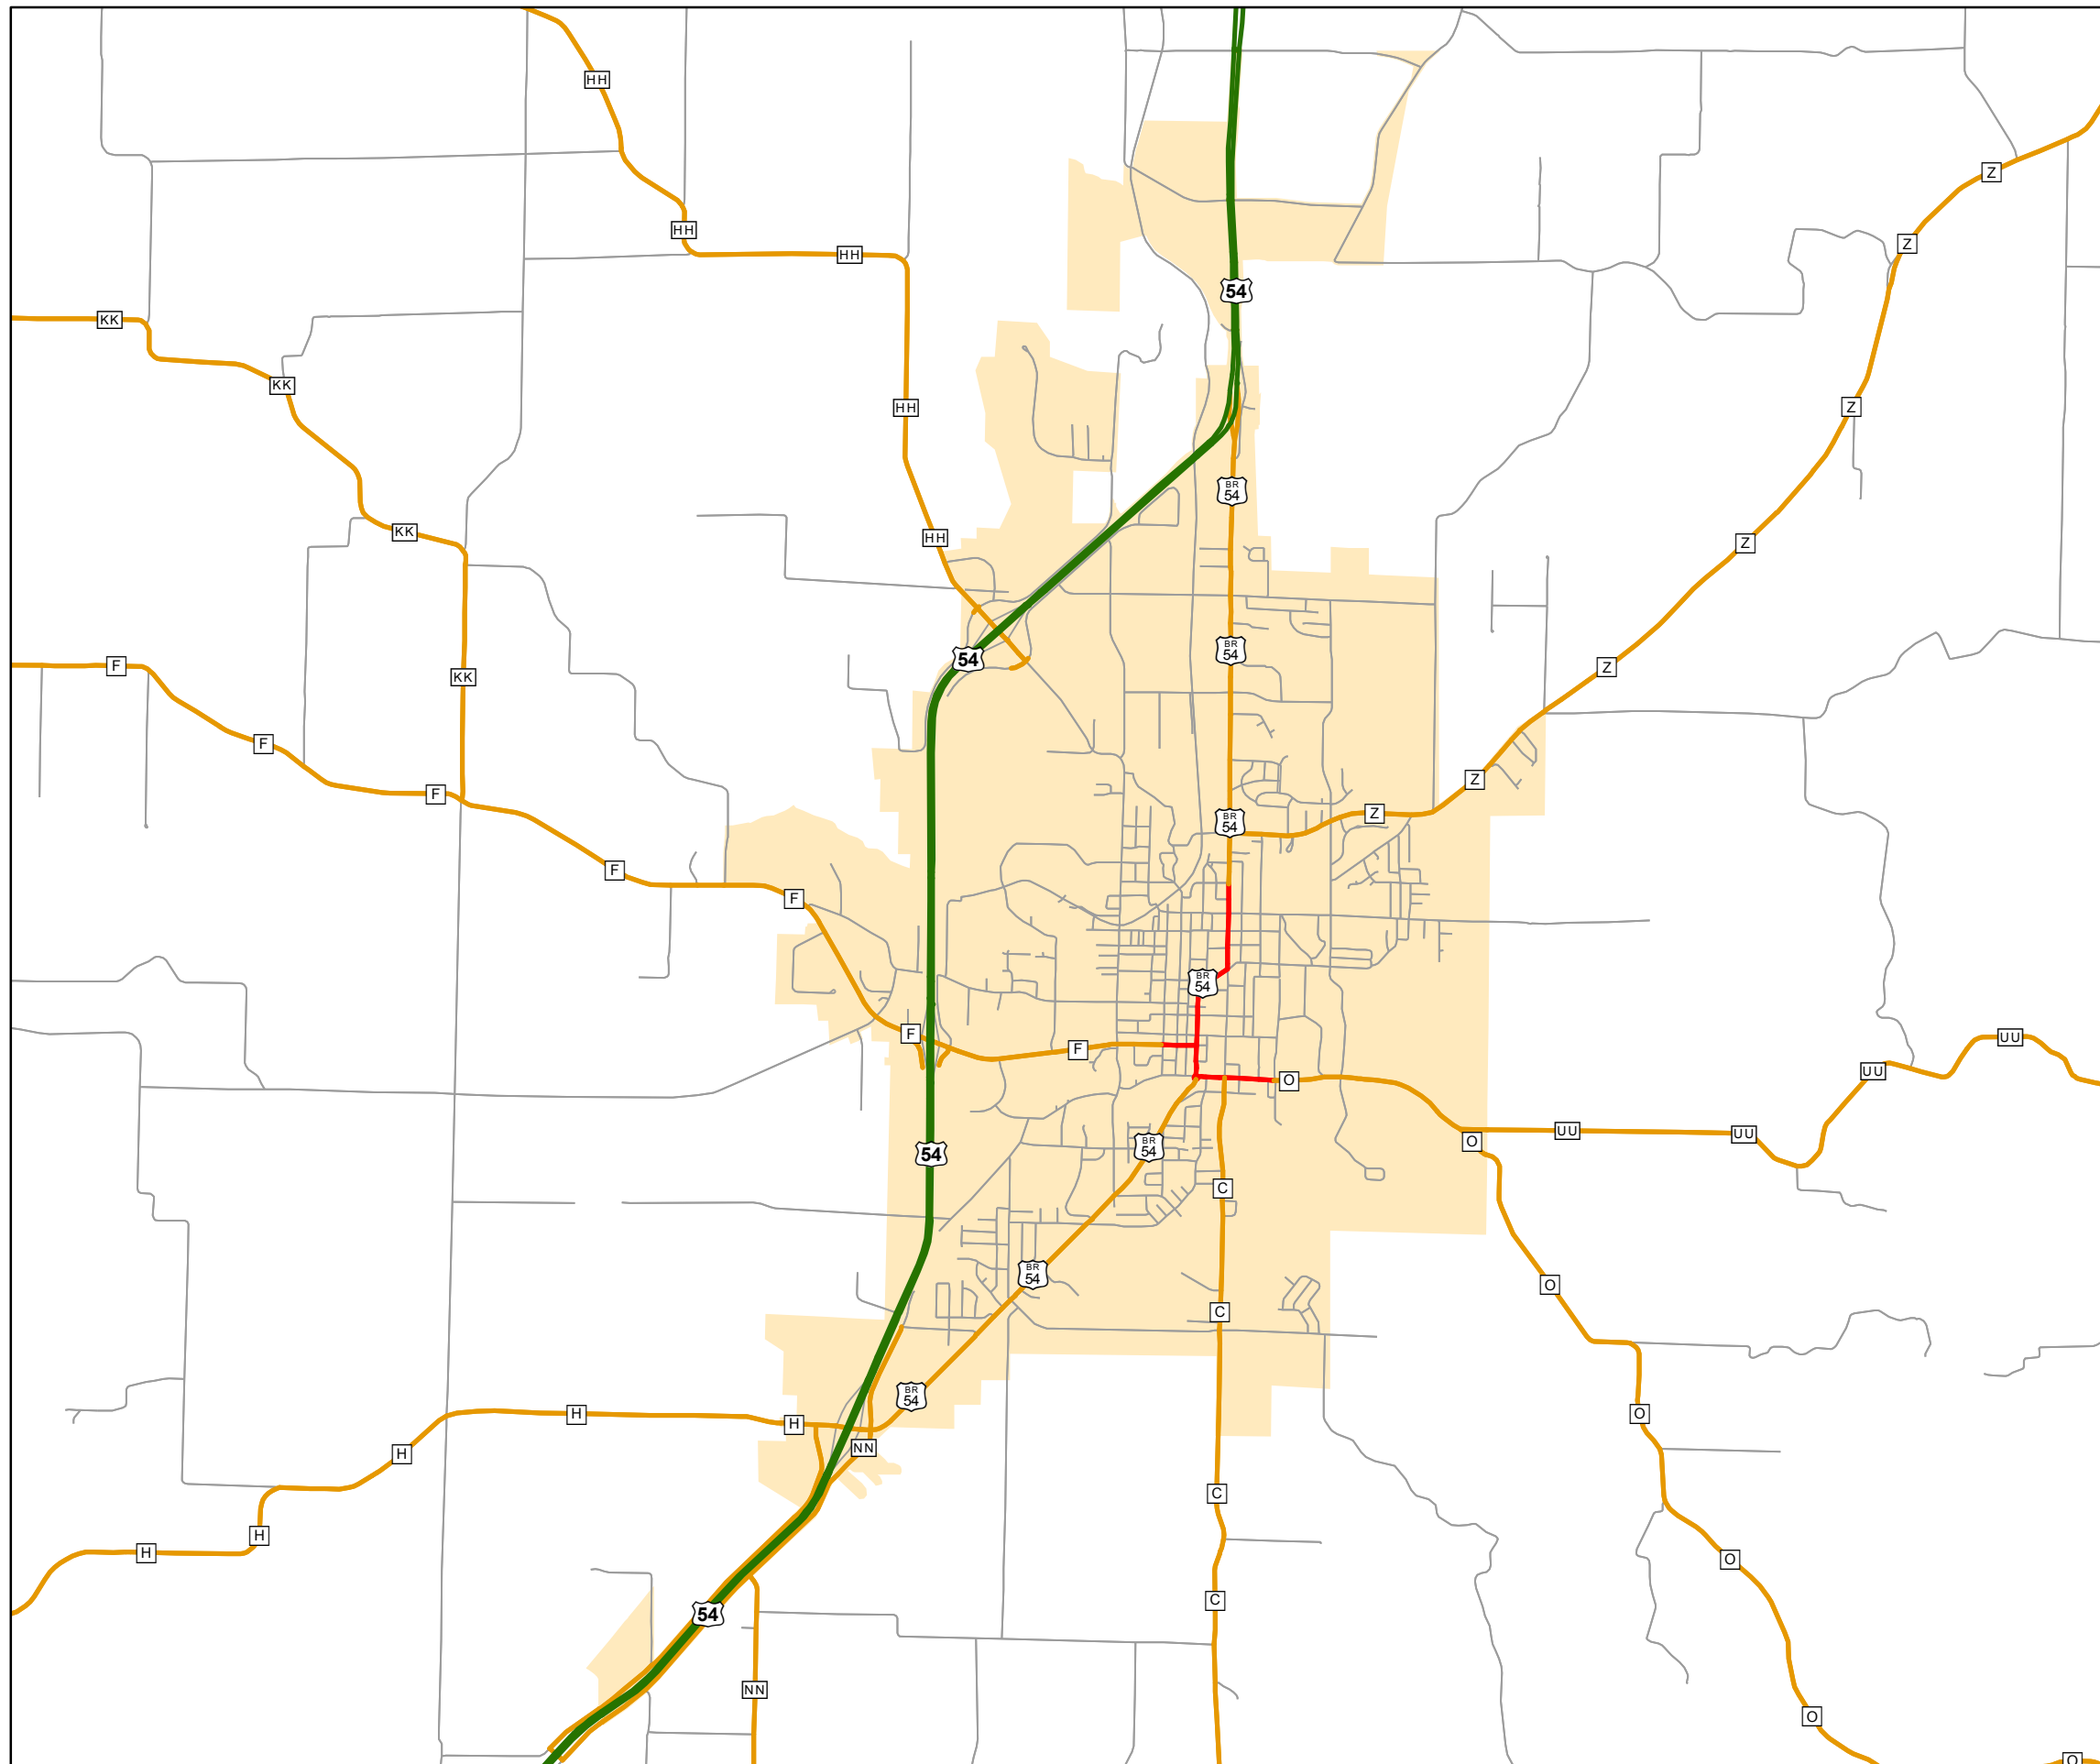

State System Urban Area FULTON

State System Class	Miles
Interstate	0
Primary	9.118
Supplementary	17.677
State Marked - NOS	
Other Roads	
Urban Area	