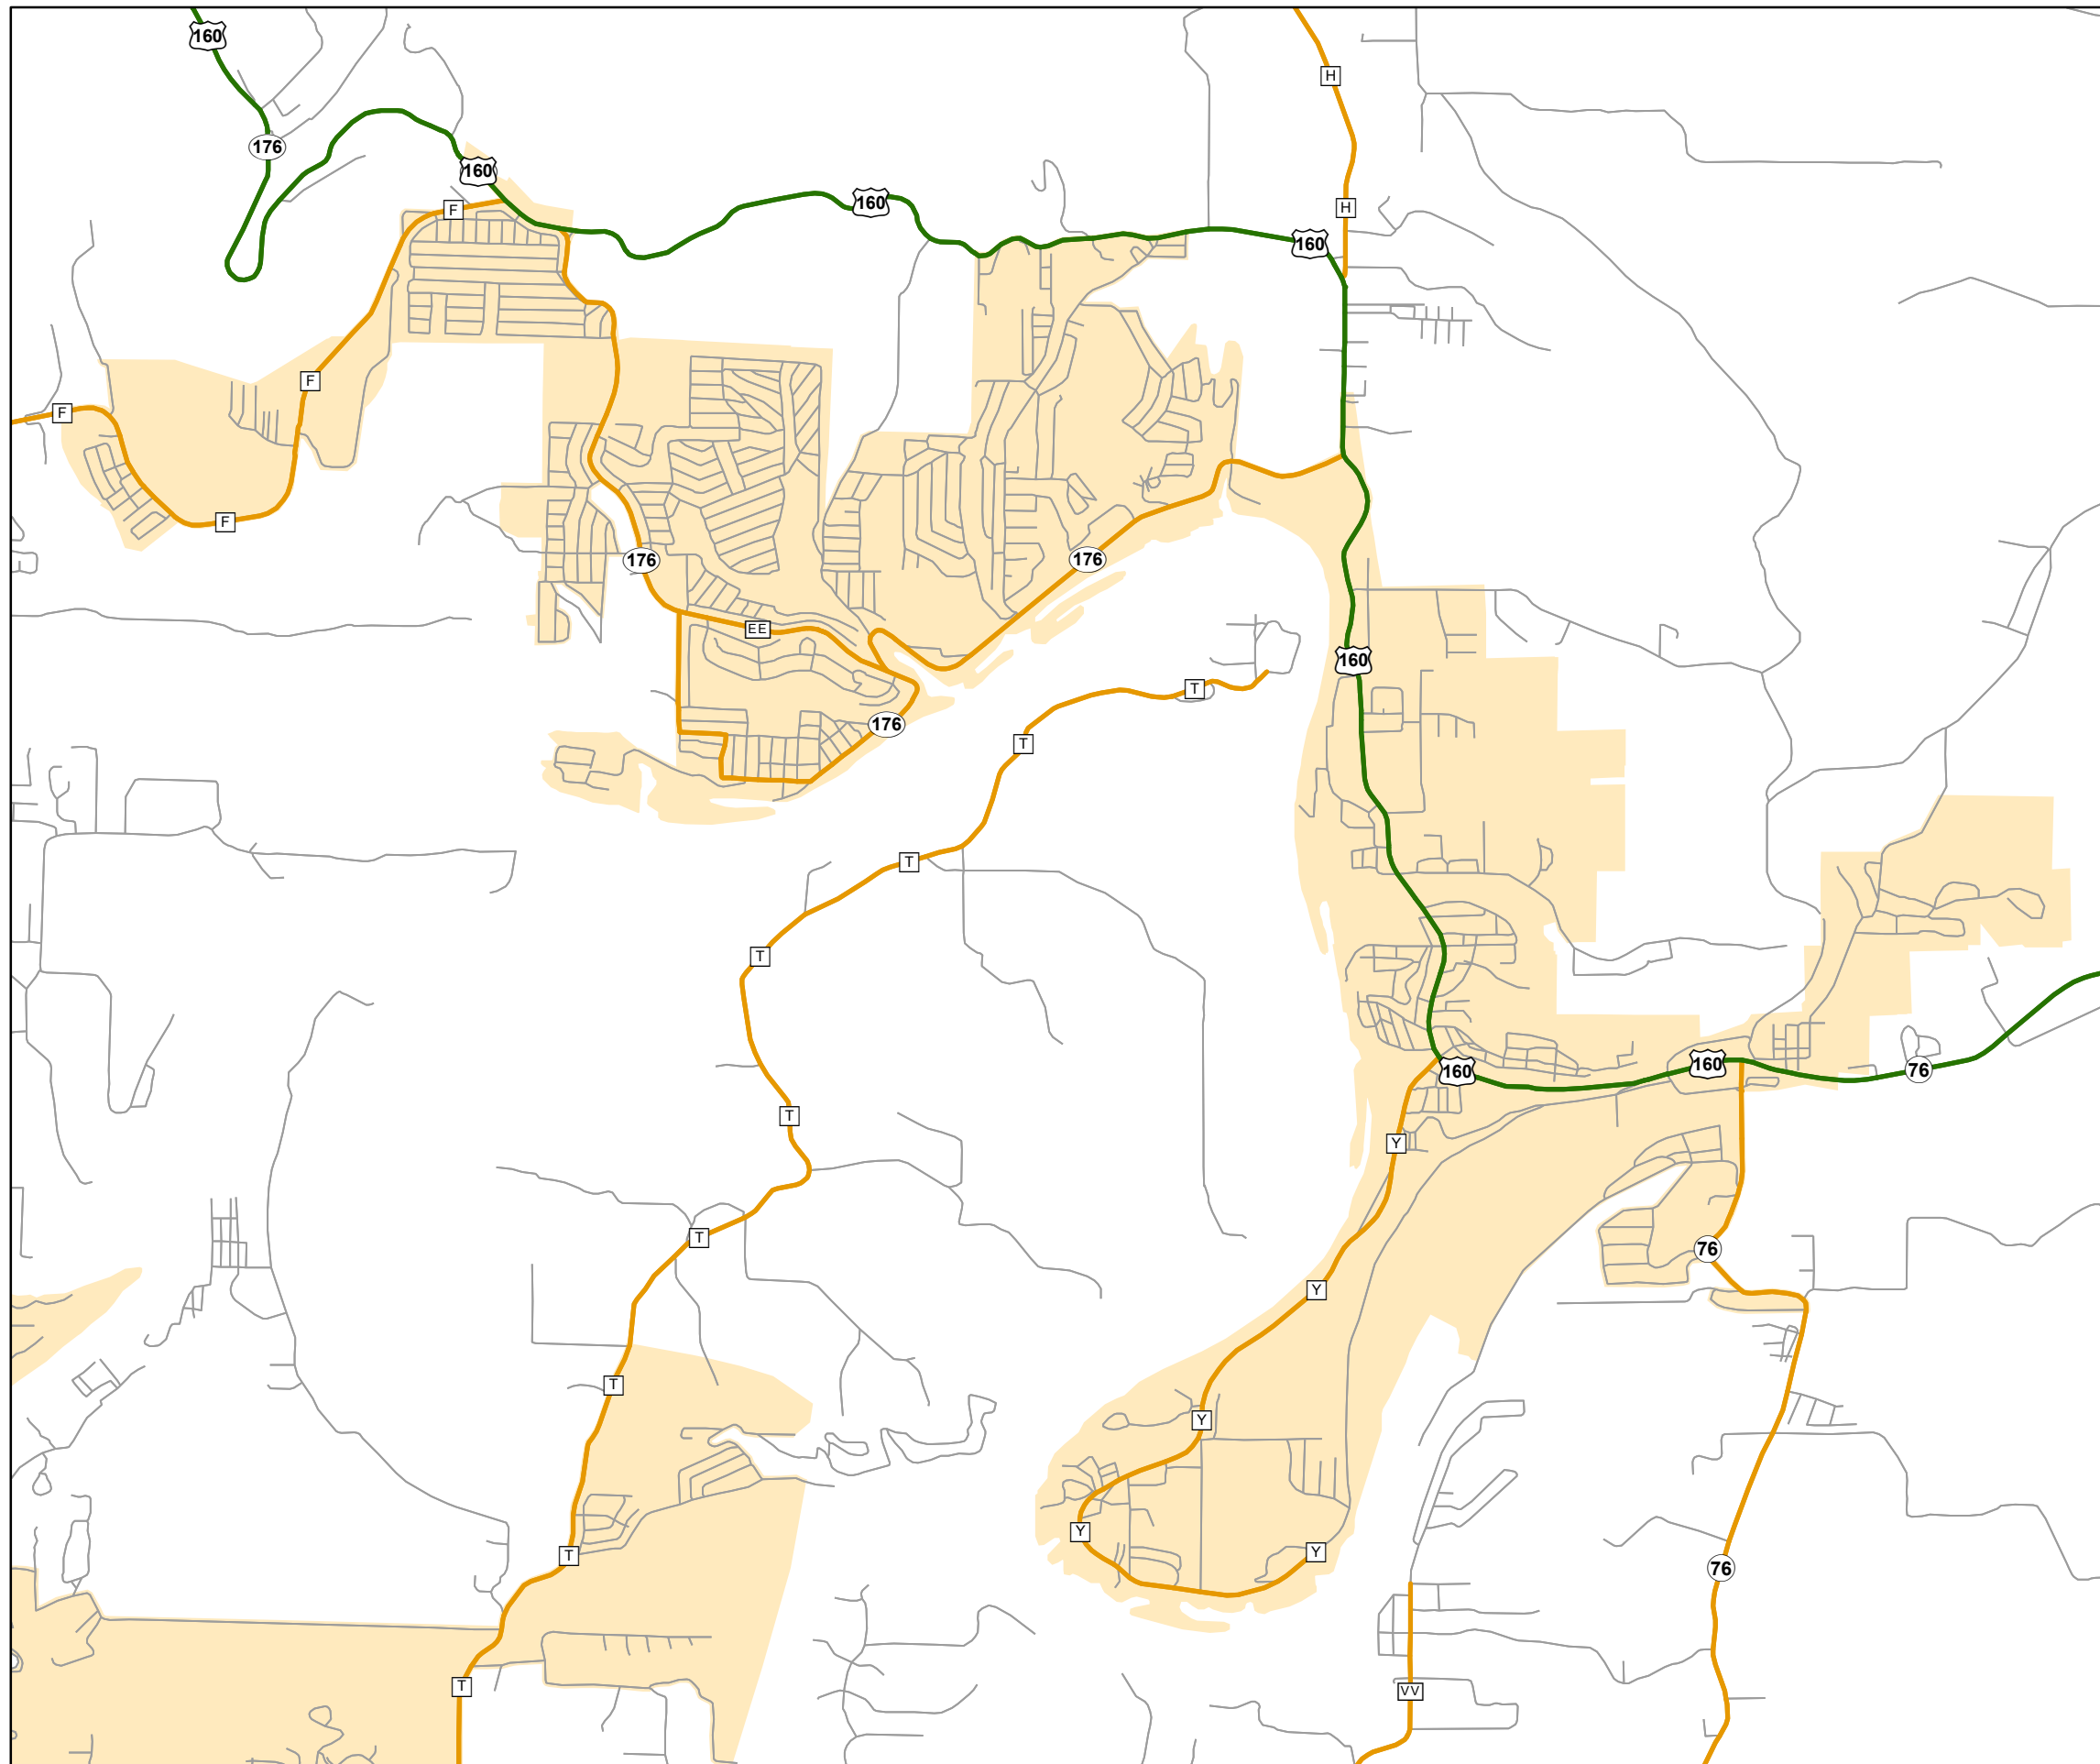

State System Urban Area FORSYTH

State System Class	Miles
Interstate	0
Primary	5.21
Supplementary	12.97
State Marked - NOS	
Other Roads	
Urban Area	