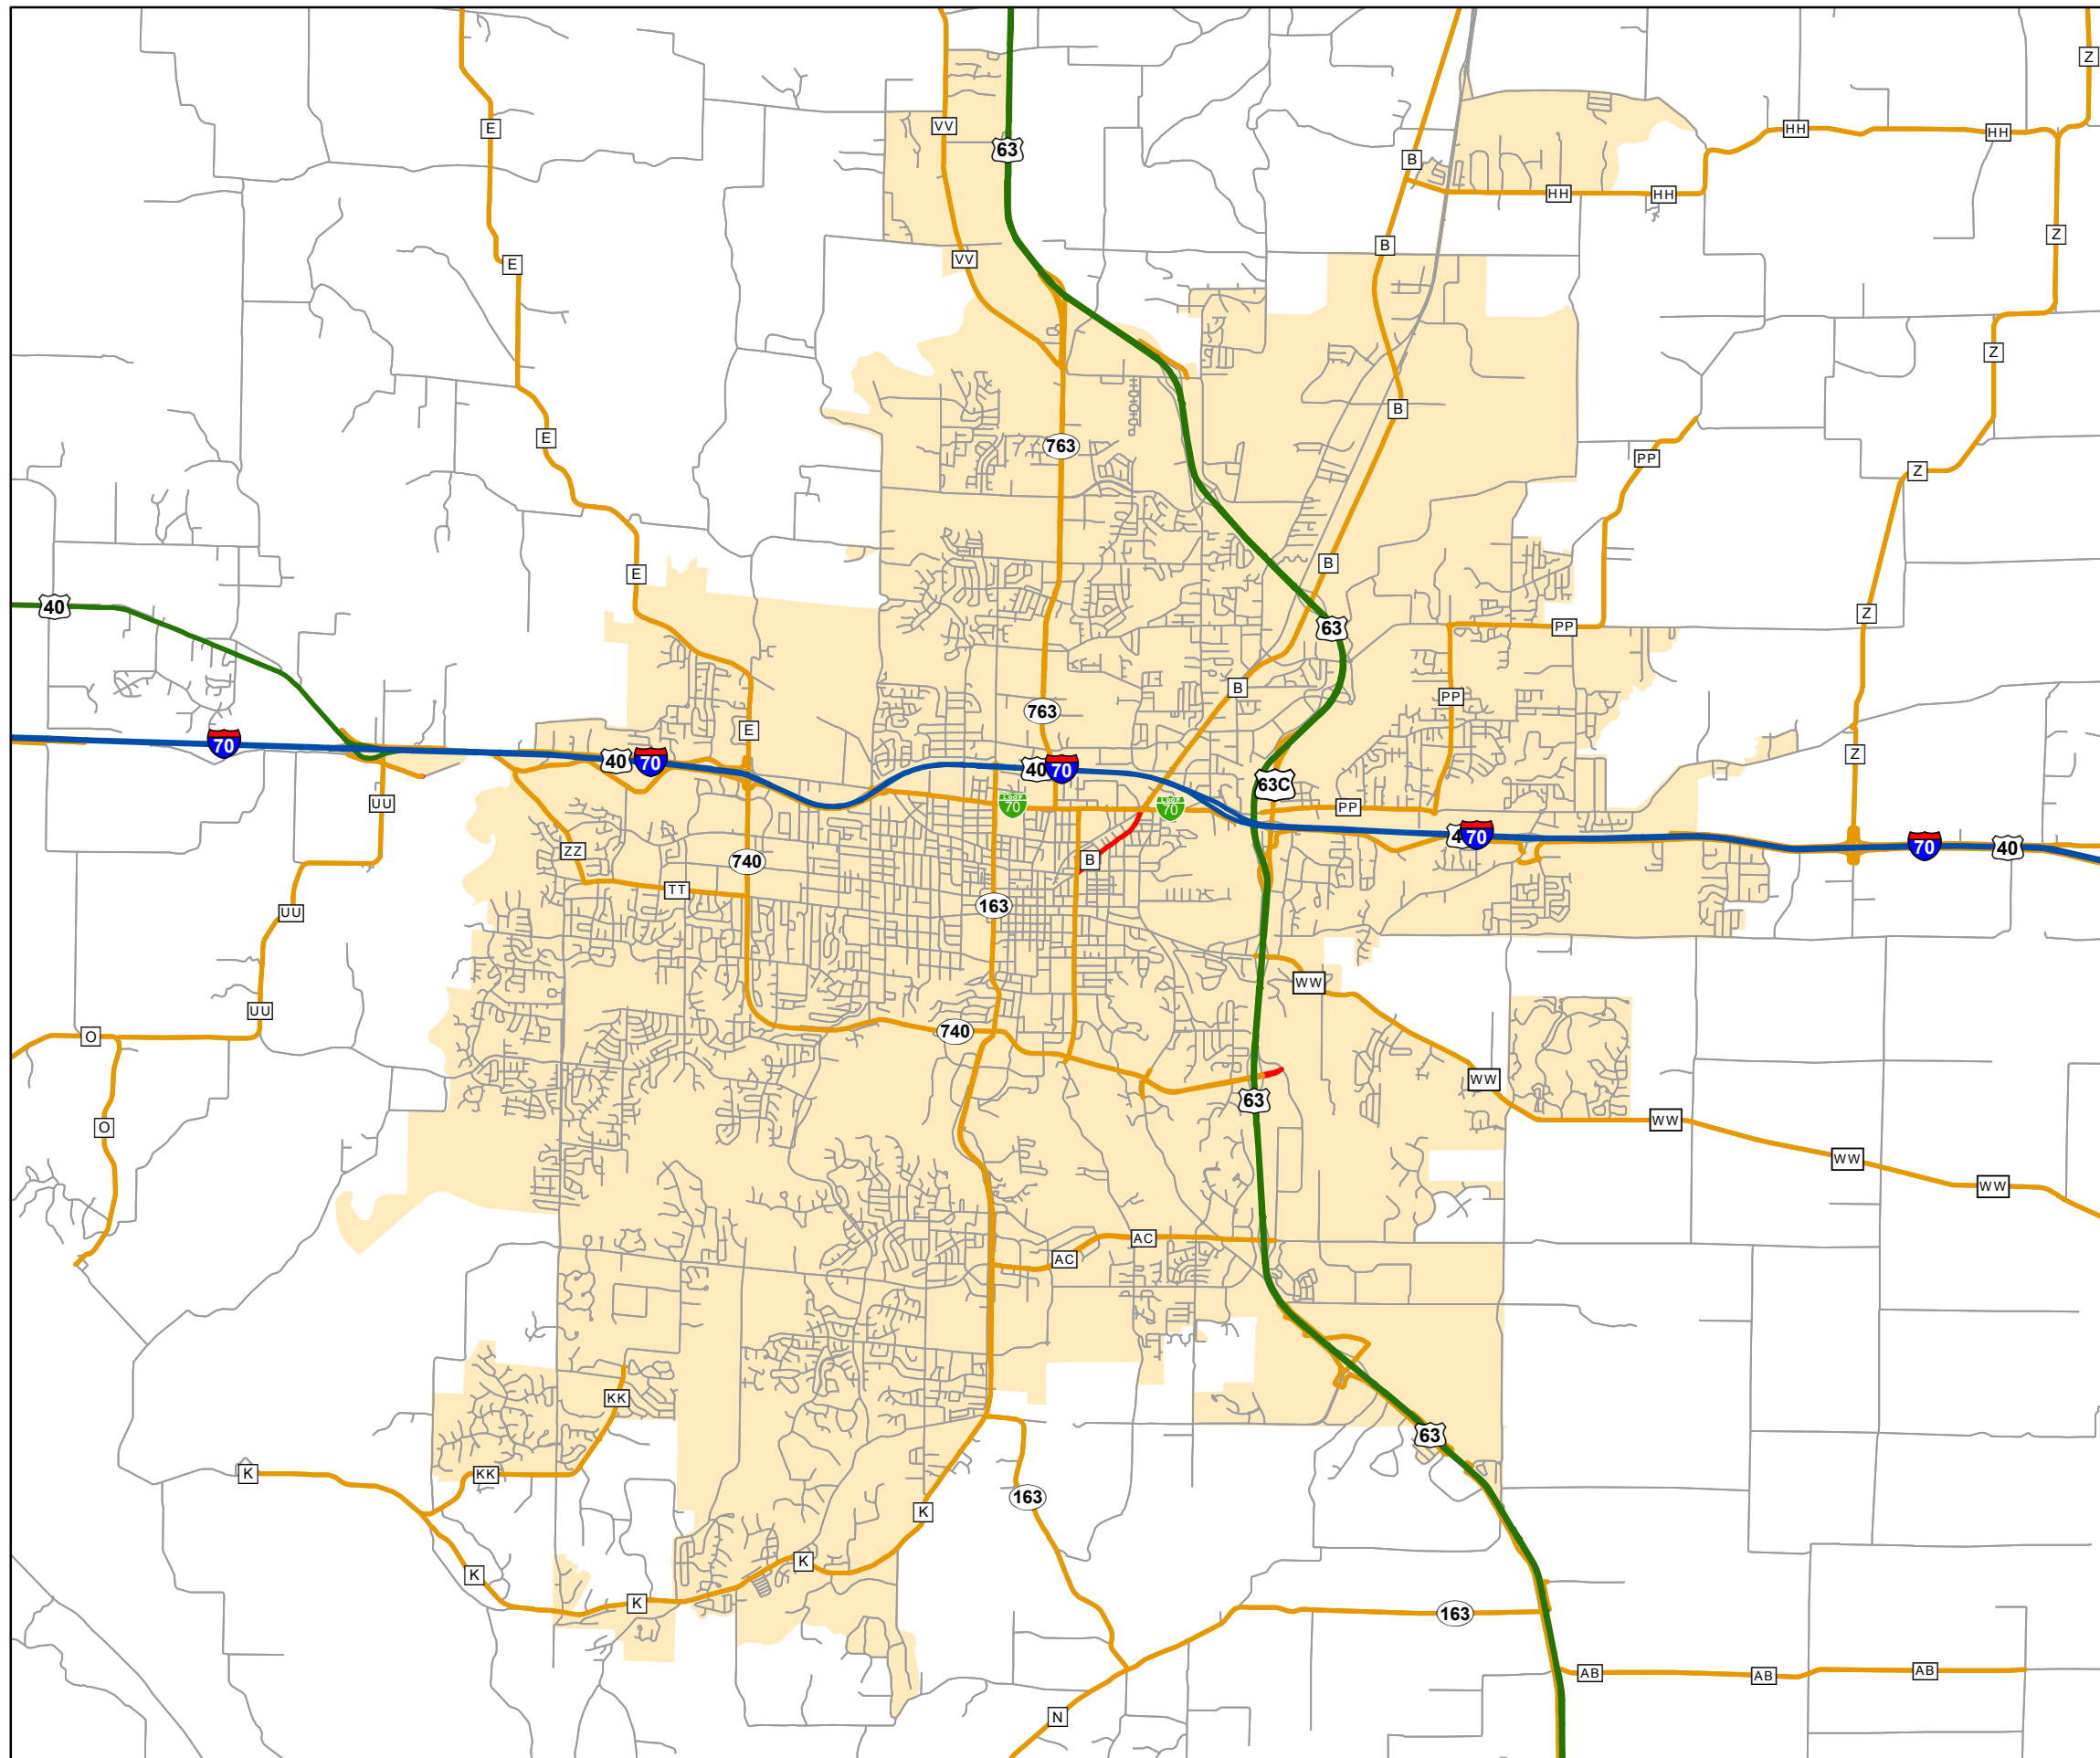

State System Urban Area COLUMBIA

State System Class	Miles
Interstate	11.406
Primary	14.952
Supplementary	70.003
State Marked - NOS	
Other Roads	
Urban Area	