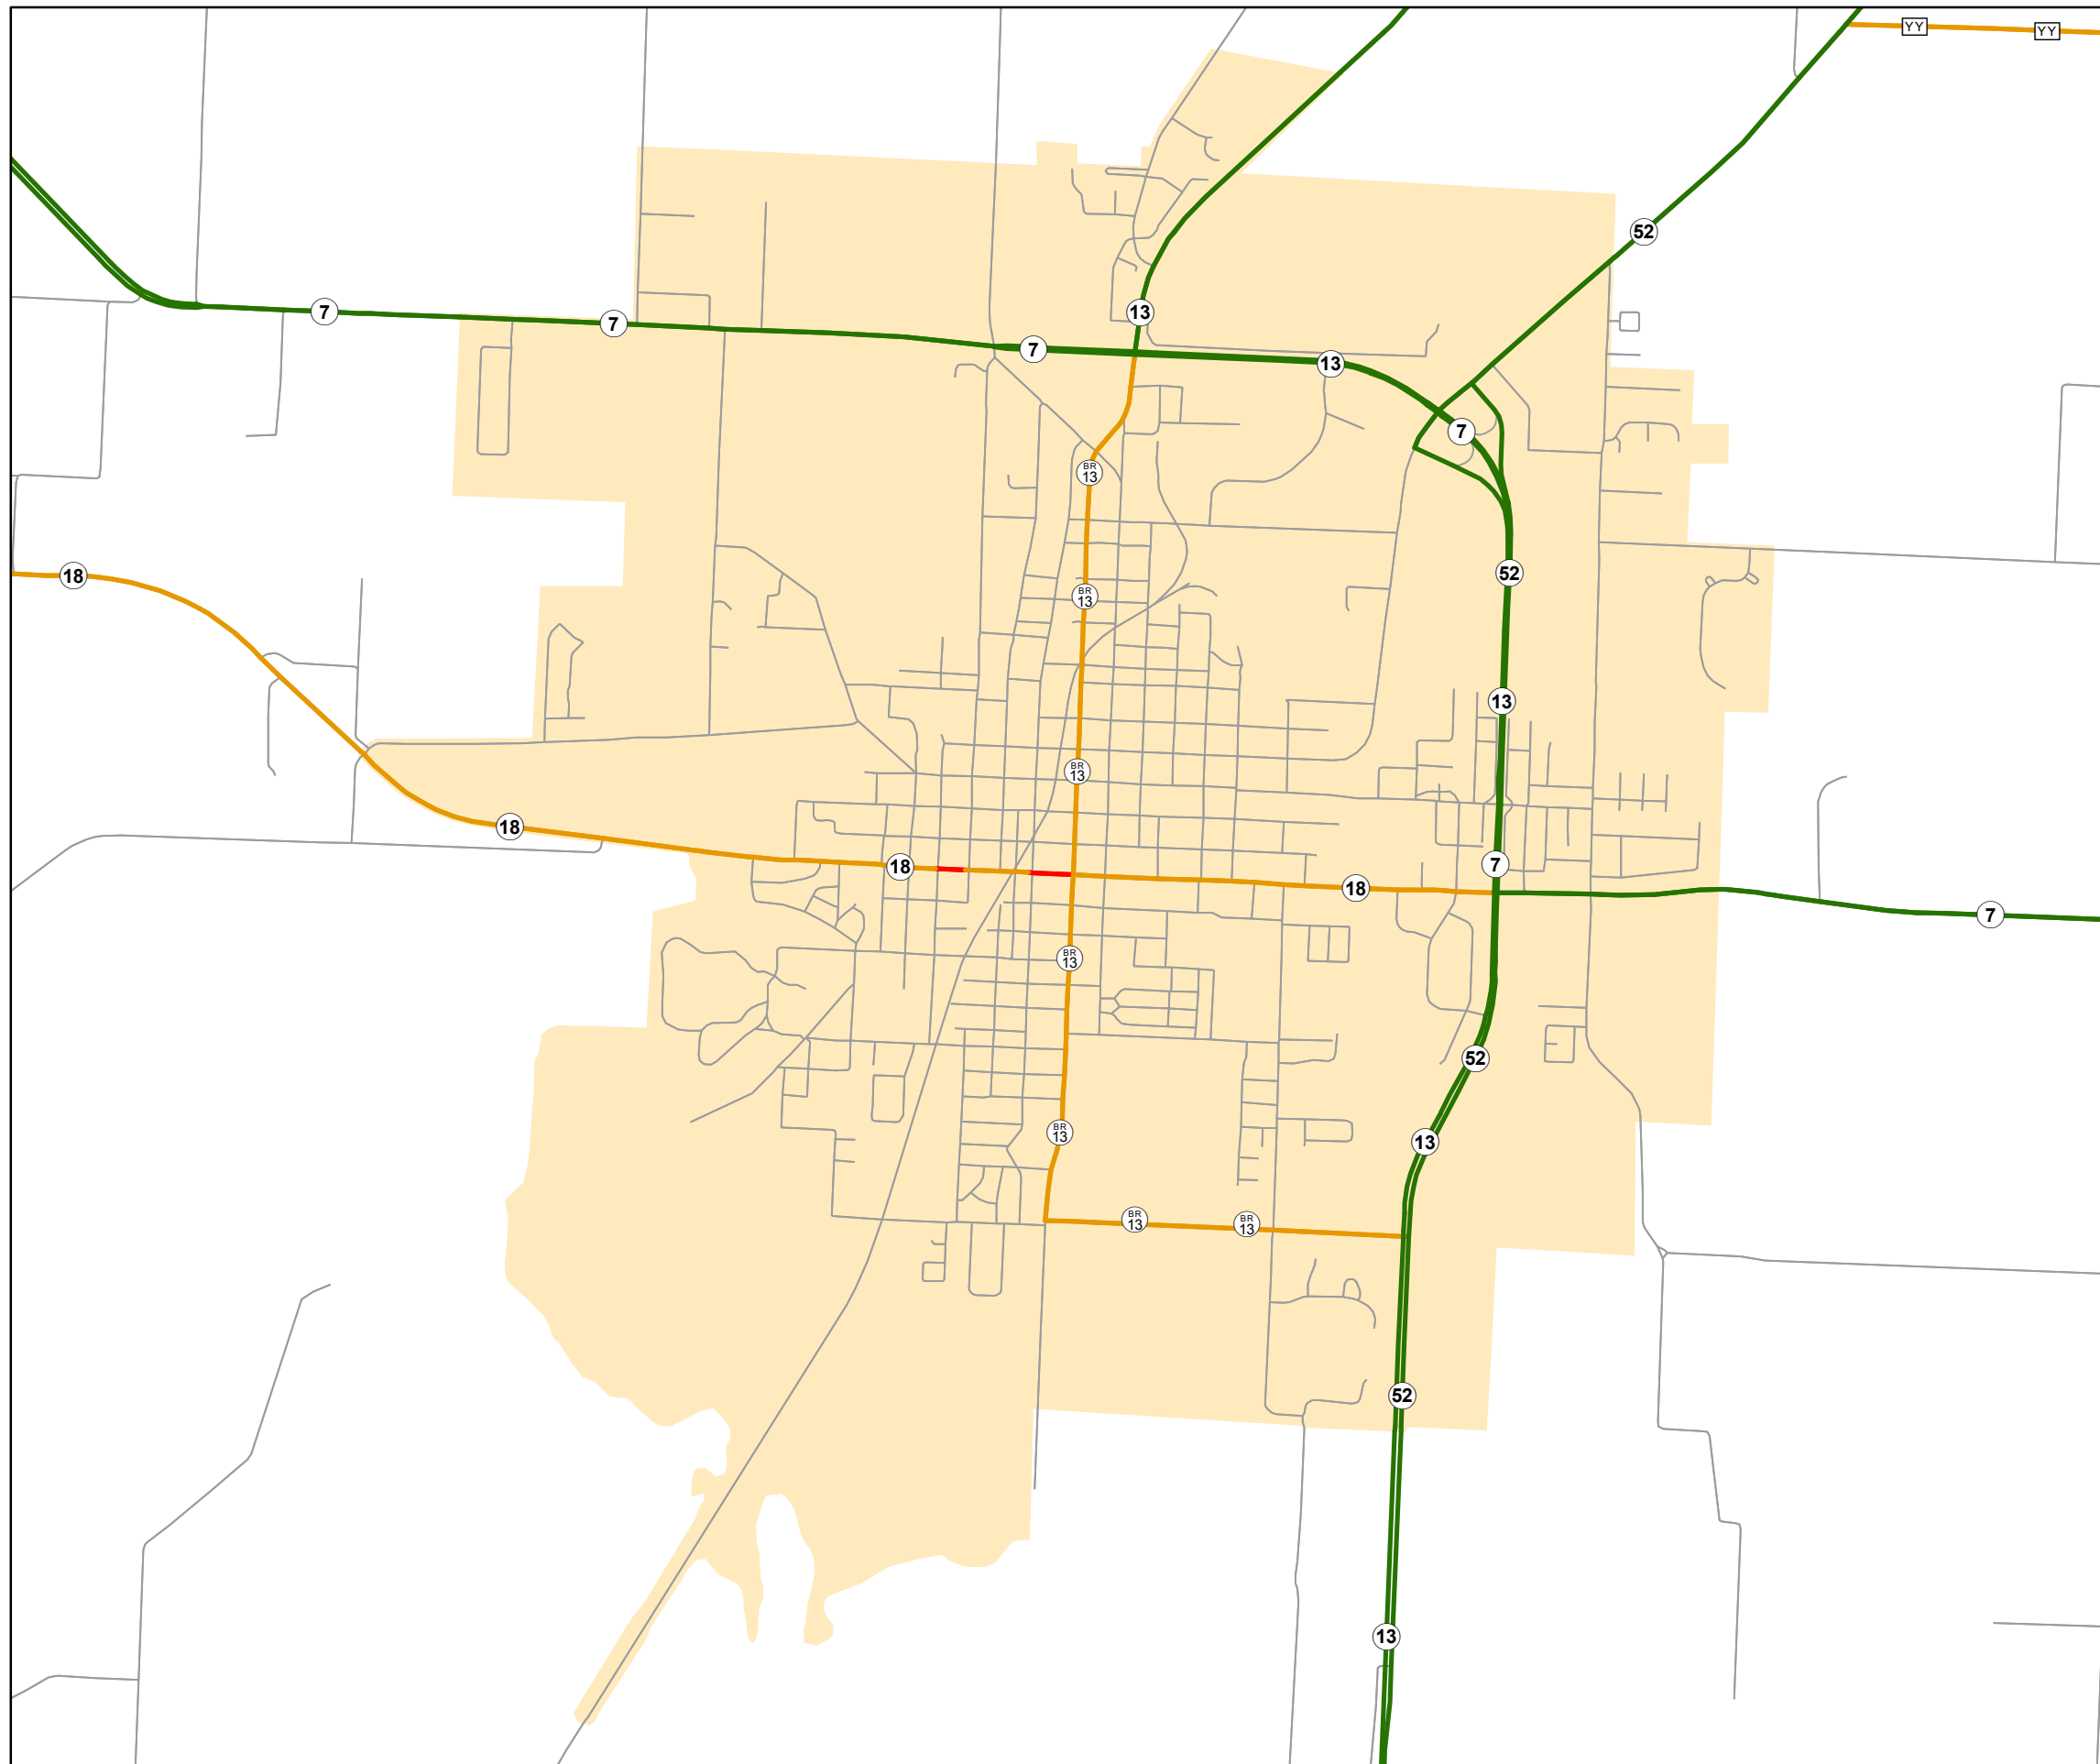

State System Urban Area CLINTON

State System Class	Miles
Interstate	0
Primary	8.652
Supplementary	6.605
State Marked - NOS	
Other Roads	
Urban Area	