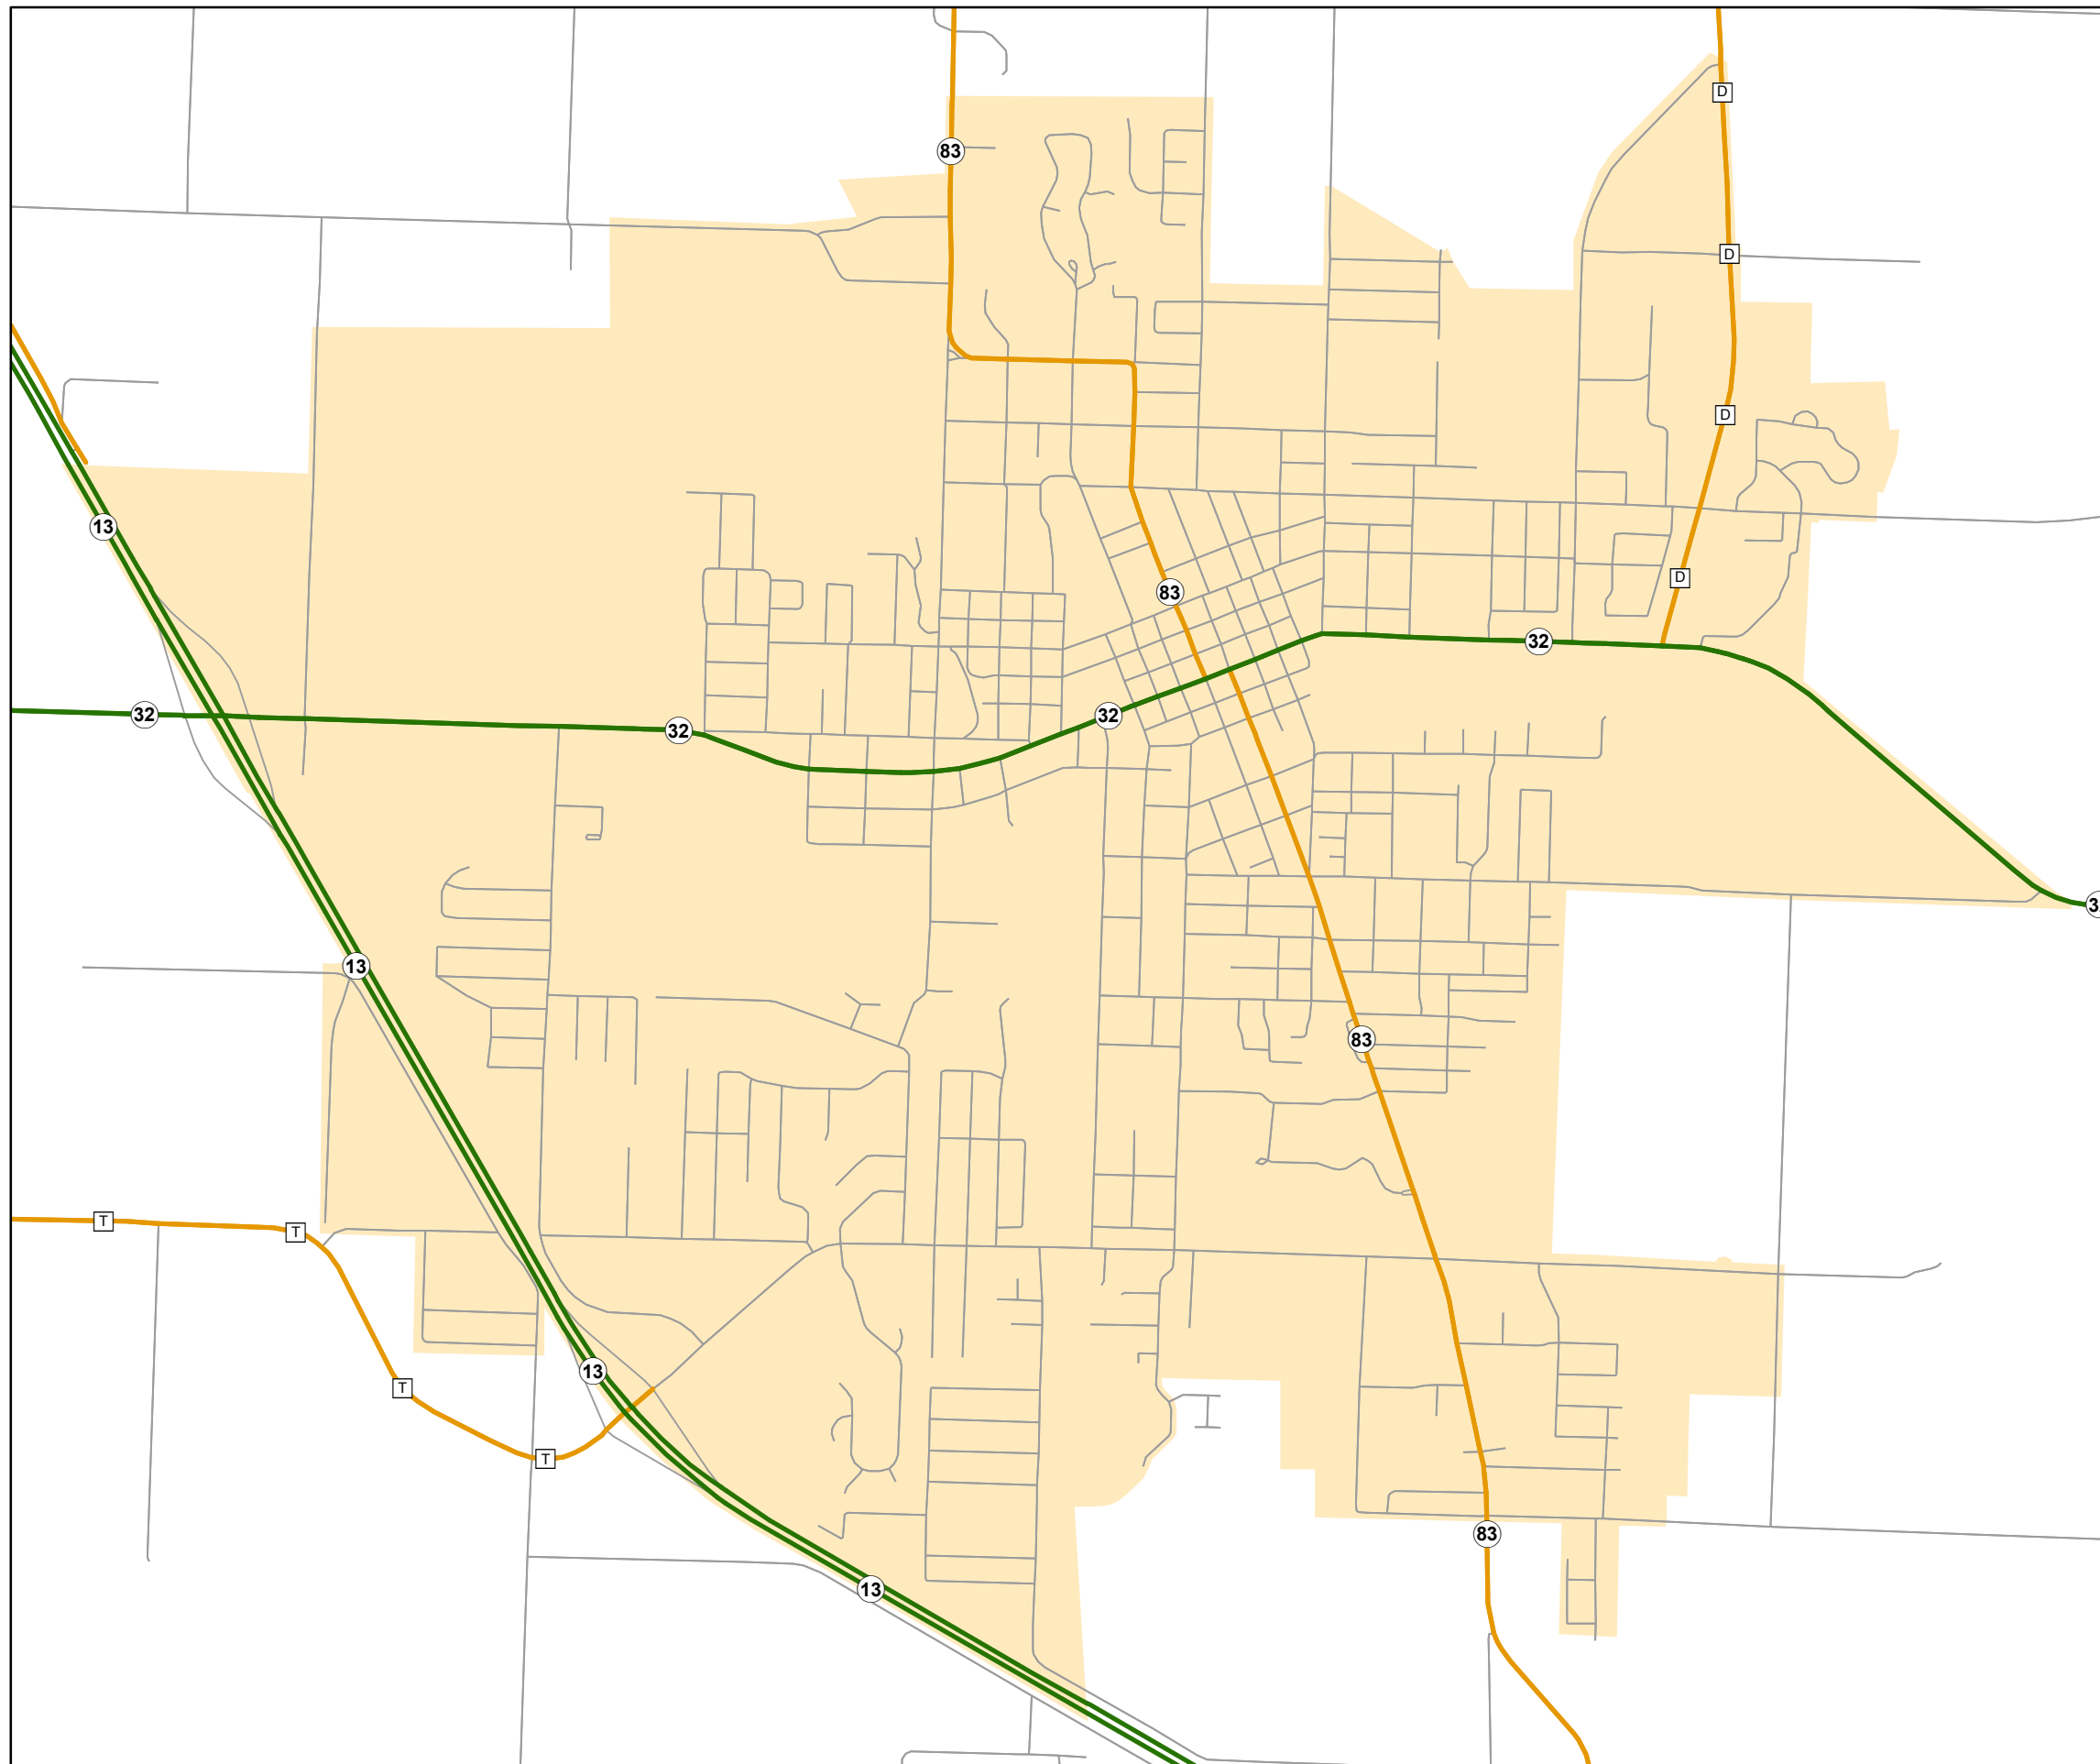

State System Urban Area BOLIVAR

State System Class	Miles
Interstate	0
Primary	7.186
Supplementary	4.541
State Marked - NOS	
Other Roads	
Urban Area	