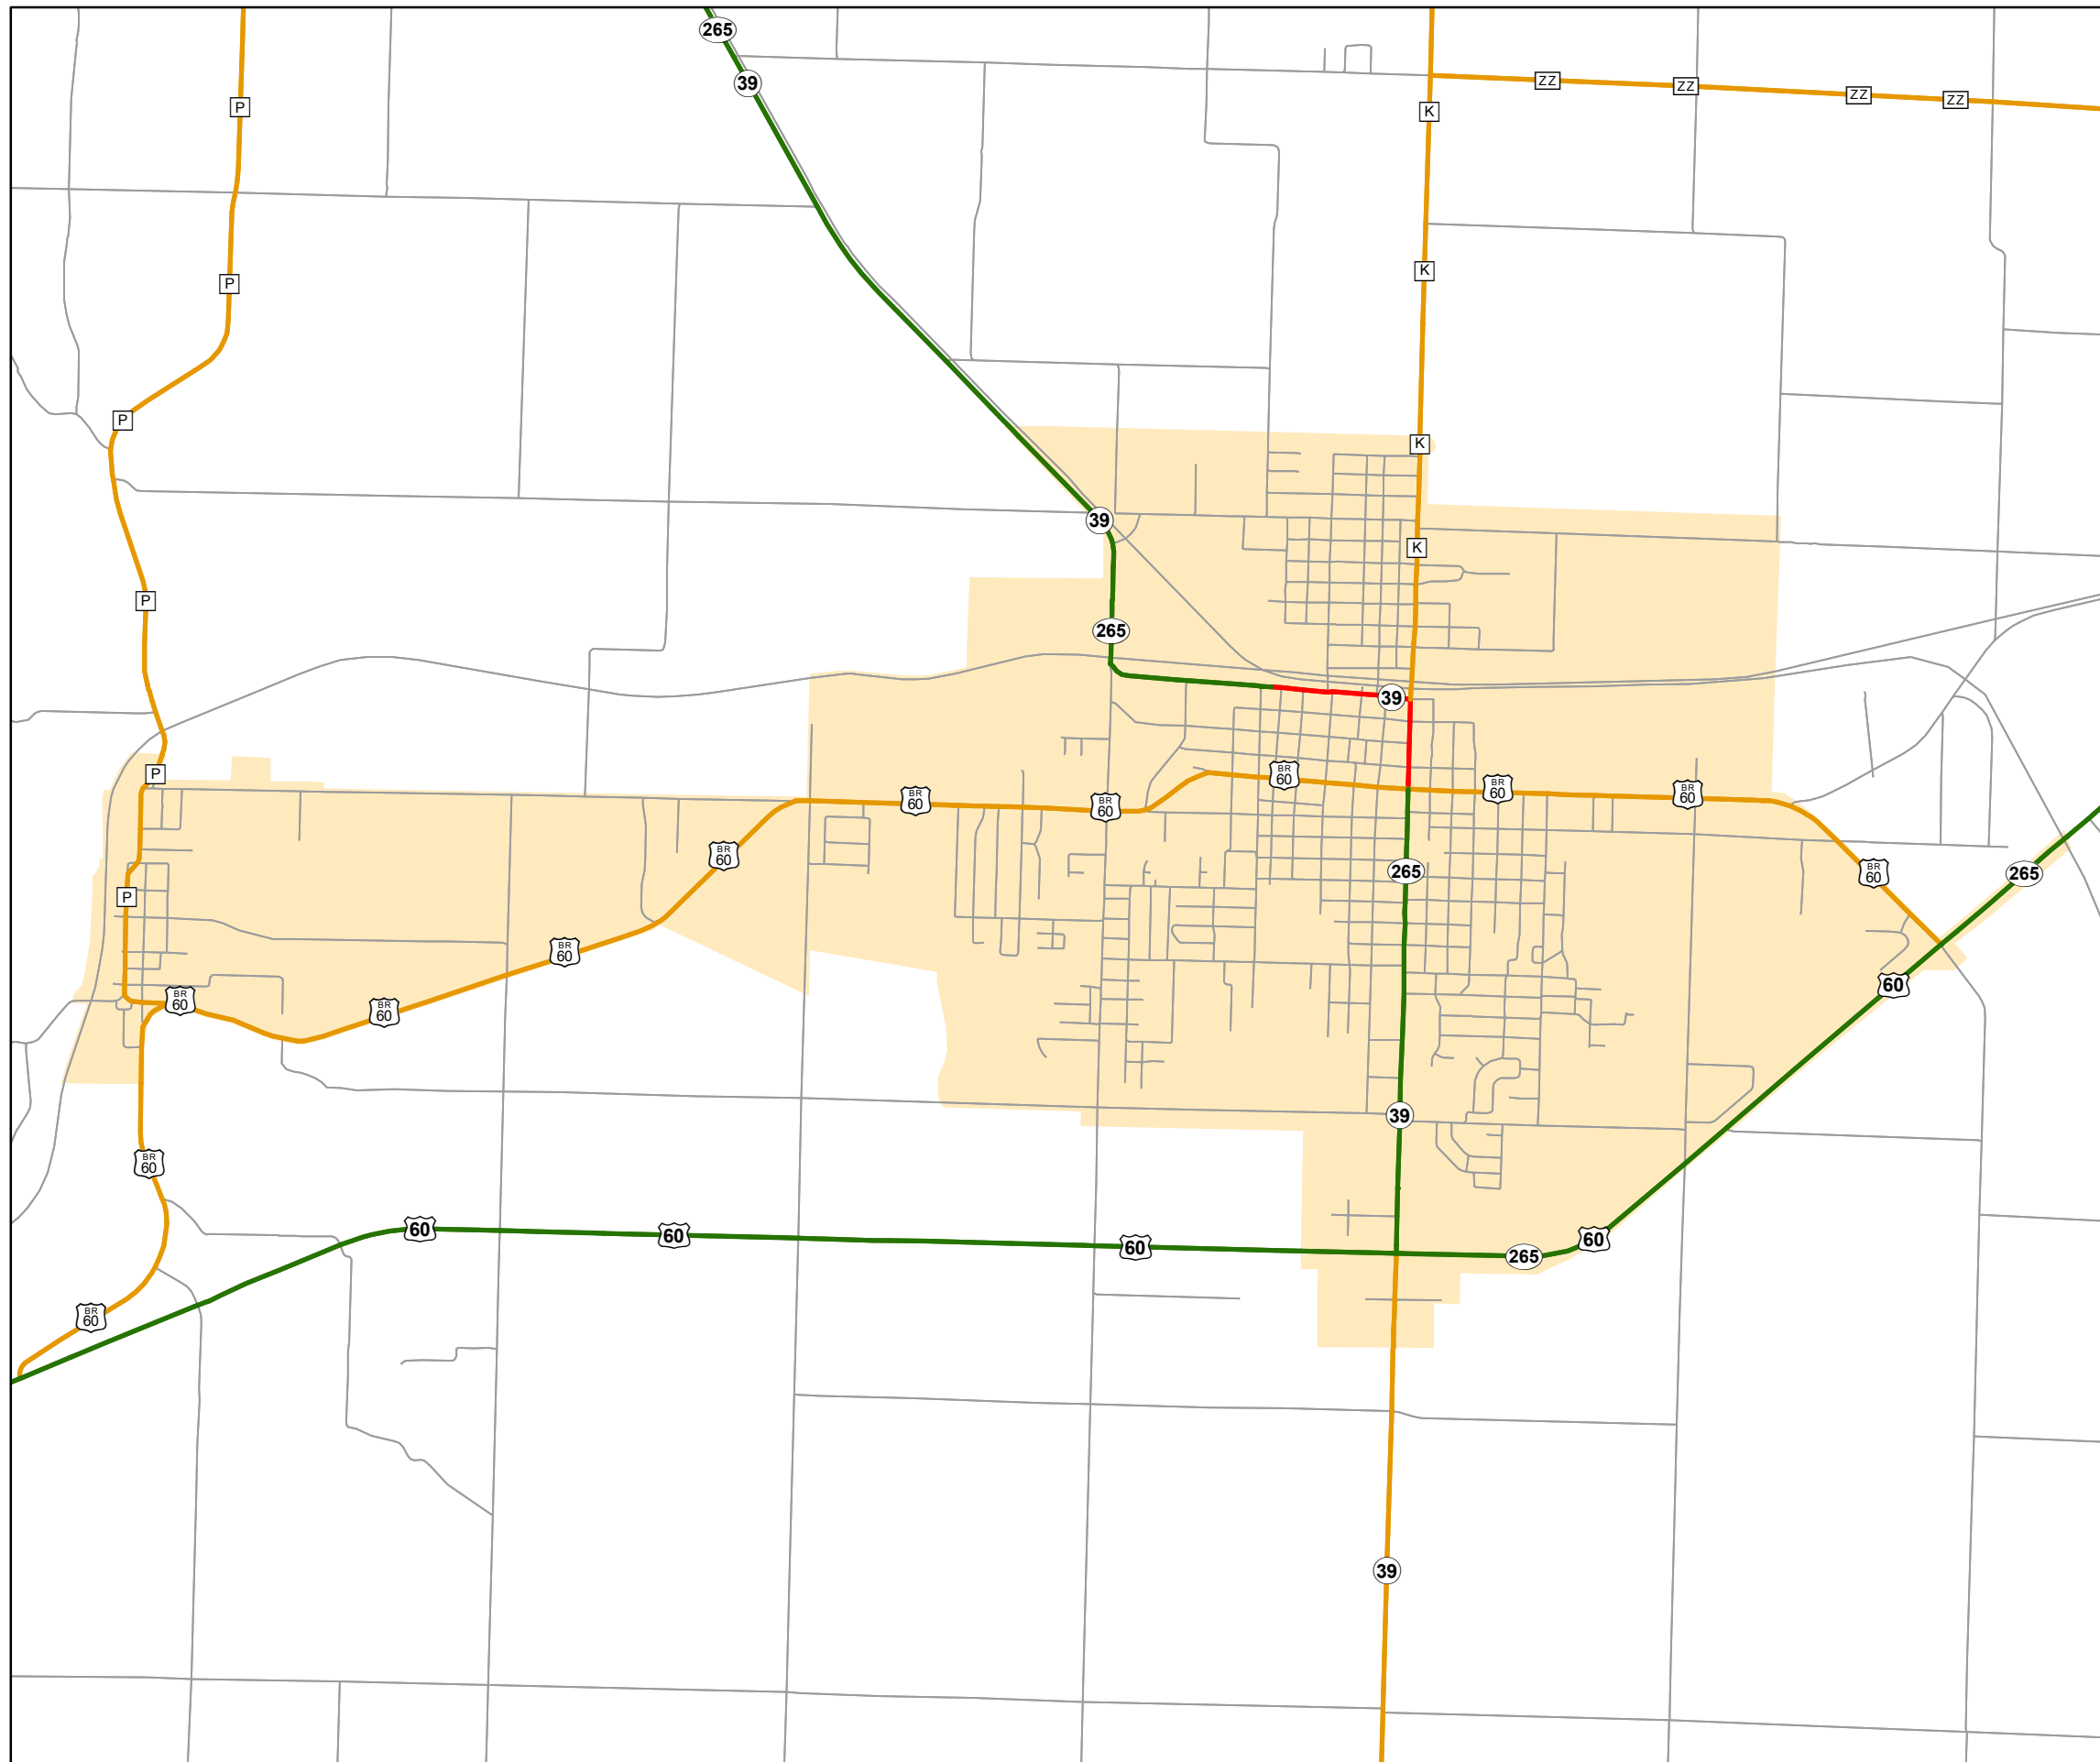

# State System Urban Area AURORA

State System Class	Miles
Interstate	0
Primary	6.166
Supplementary	8.984
State Marked - NOS	
Other Roads	
Urban Area	