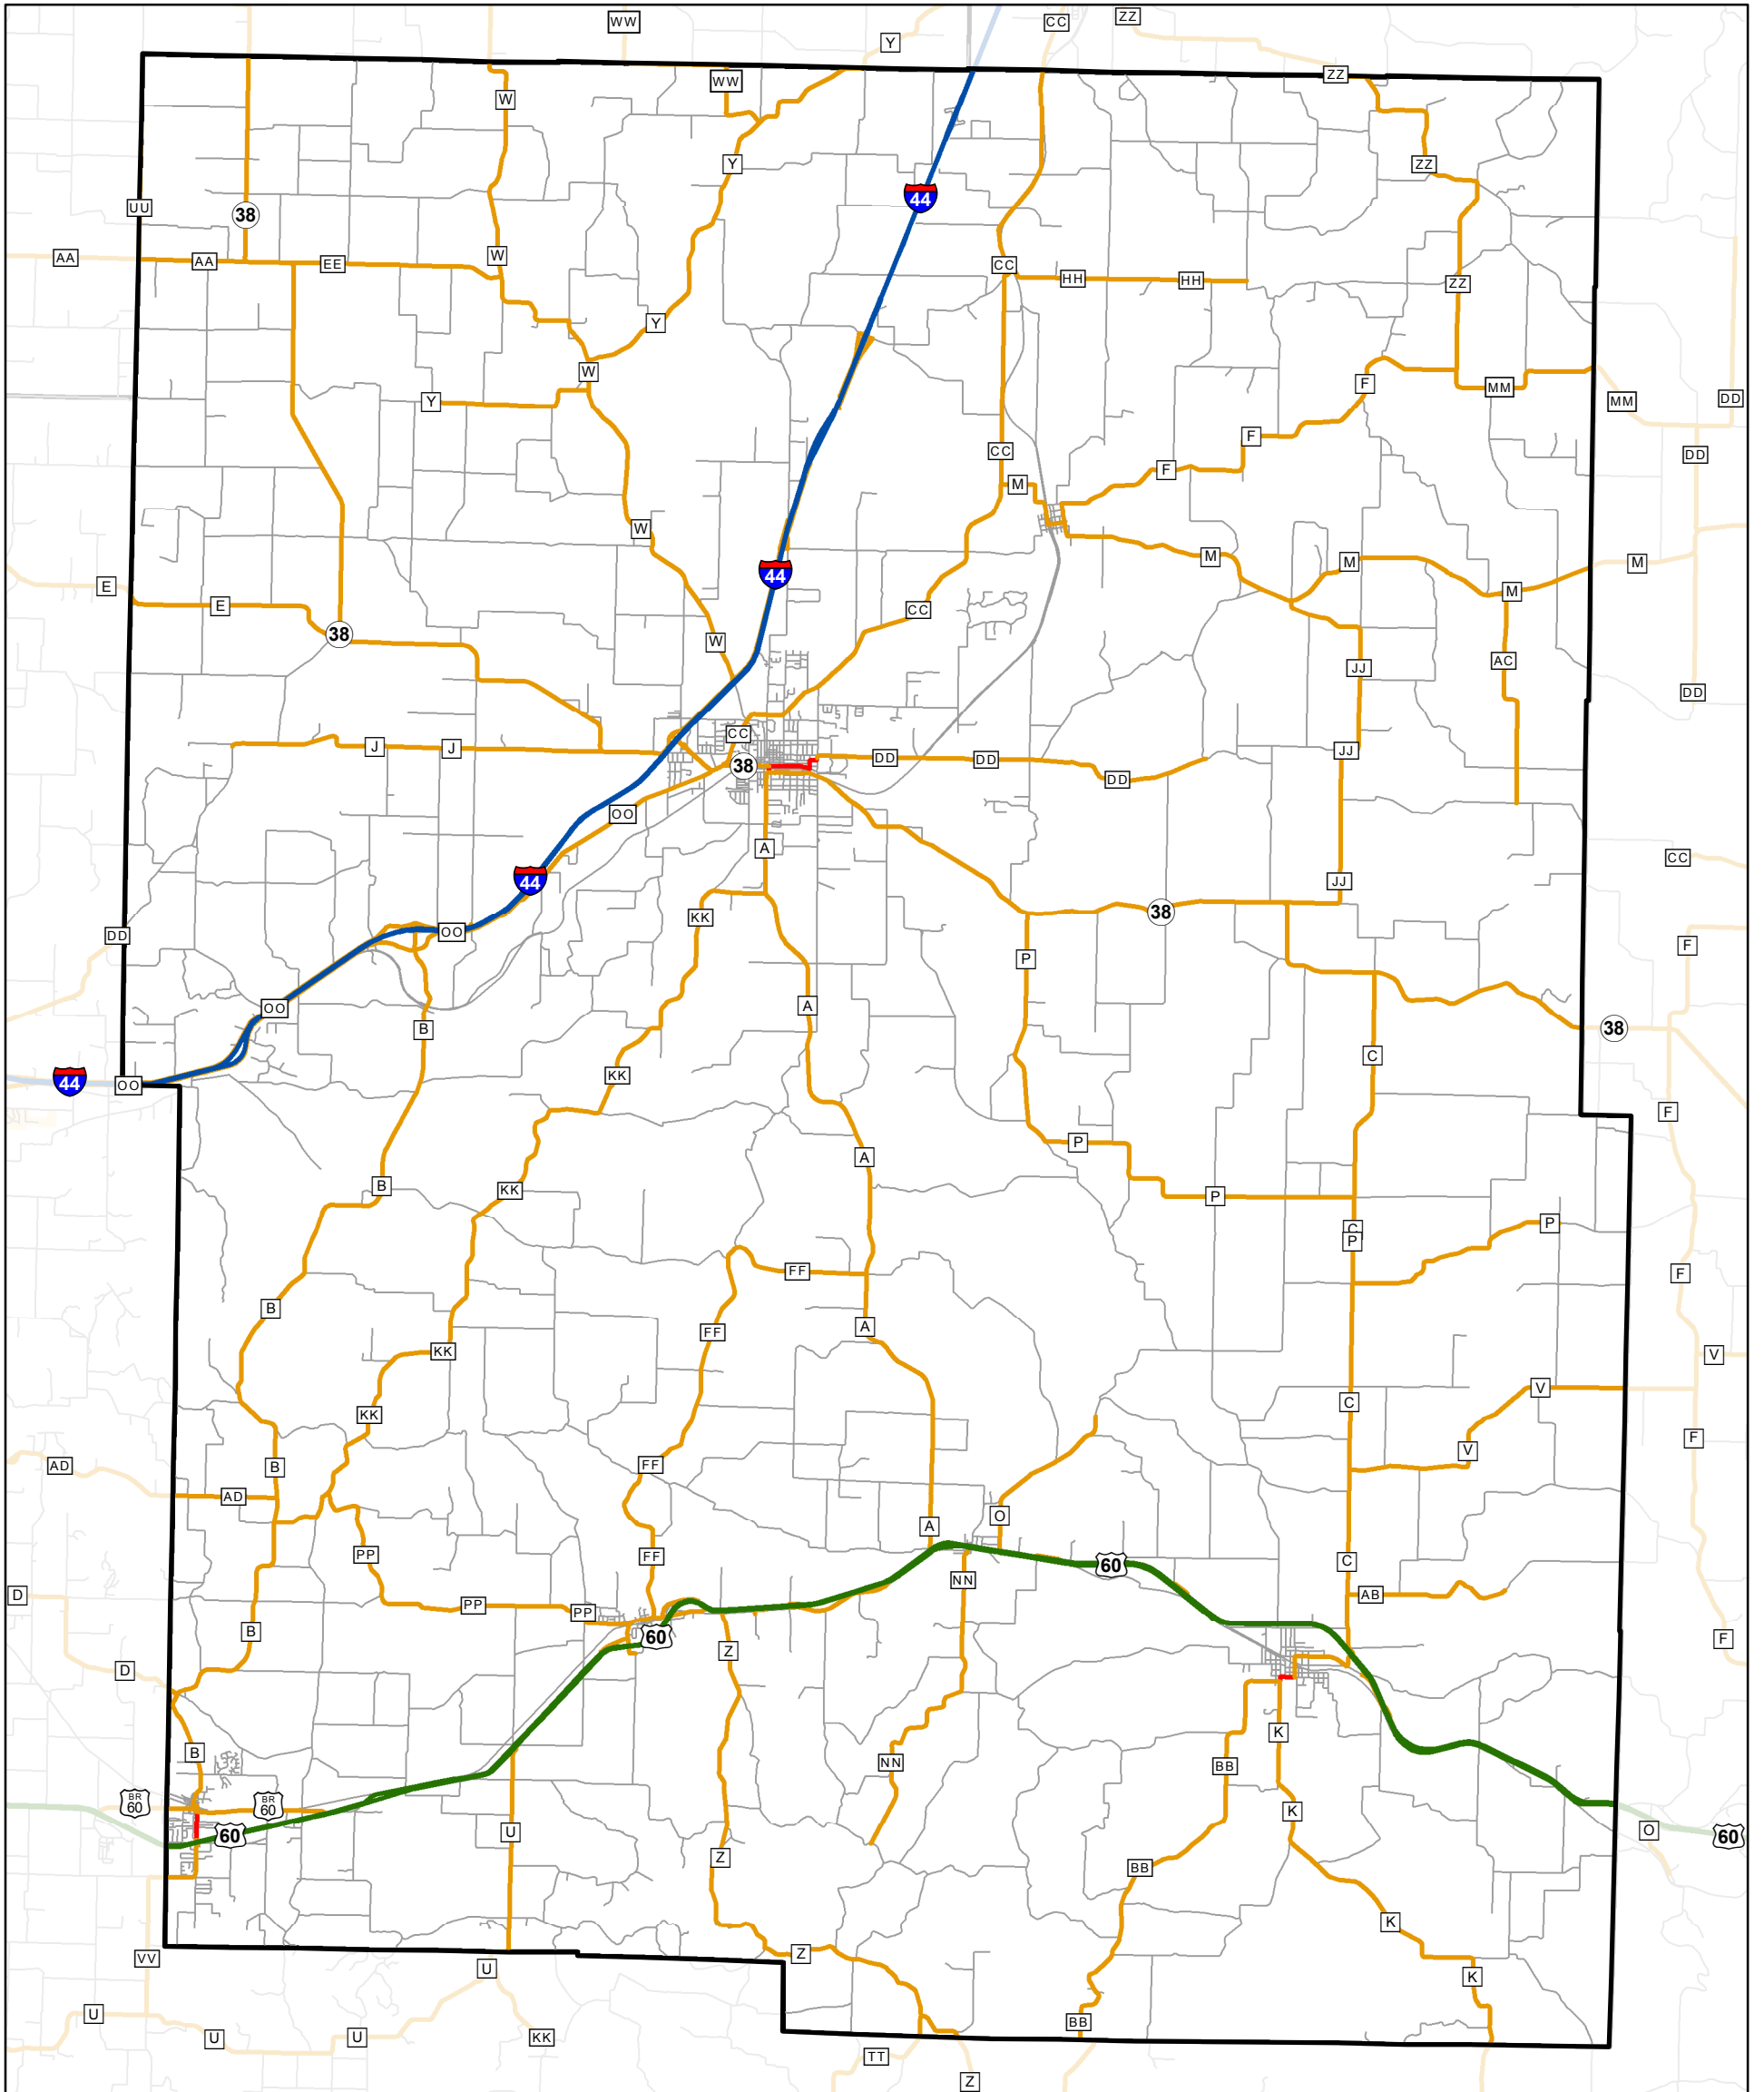

State System

WEBSTER County

112

State System Class	Miles
— Interstate	20.786
— Primary	23.958
— Supplementary	281.02
— State Marked - NOS	
— Other Roads	
 Urban Area	